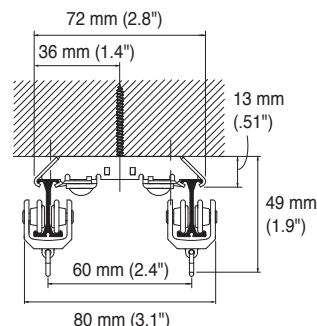

Bracket Installation Interval and Allowable Curtain Load

Selfie brackets of any types are available for Super Selfie.

Installation Dimensions

Ceiling Attachment

Easy Snap Ceiling Single Bracket
Bracket width = 18 mm (.71")

Easy Snap Ceiling Double Bracket
Bracket width = 19 mm (.75")

Wall Attachment

Single Bracket
Bracket width = 18 mm (.71")

Double Bracket
Bracket width = 18 mm (.71")

Super Selfie Rails

Silver

White

Warm white

Size	Product Code		
	Silver	White	Warm white
2.00 m (79")	03700001	03700015	03700004
3.00 m (118")	03700002	03700016	03700005
4.00 m (157")	03700003	03700017	03700006

Super Selfie Parts

	Product Name	Product Code
Rollers	Roller 	03700007
	MG Carrier 	03700008
	One-way MG Carrier 	03700009
End Cap	End Cap 	03700010