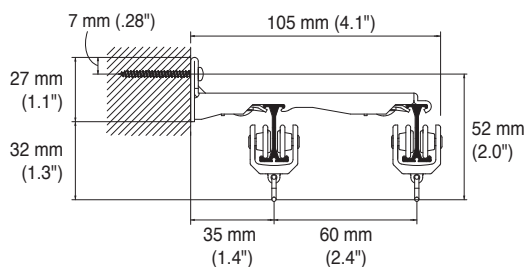

Bracket Installation Interval and Allowable Curtain Load

Selfie brackets of any types are available for Super Selfie.

Installation Dimensions

Ceiling Attachment

Easy Snap Ceiling Single Bracket
Bracket width = 18 mm (.71")

Easy Snap Ceiling Double Bracket
Bracket width = 19 mm (.75")

Wall Attachment

Single Bracket
Bracket width = 18 mm (.71")

Double Bracket
Bracket width = 18 mm (.71")

Super Selfie Rails

Silver

White

Warm white

Size	Product Code		
	Silver	White	Warm white
2.00 m (79")	03700001	03700015	03700004
3.00 m (118")	03700002	03700016	03700005
4.00 m (157")	03700003	03700017	03700006

Super Selfie Parts

	Product Name	Product Code
Rollers	Roller 	03700007
	MG Carrier 	03700008
	One-way MG Carrier 	03700009
End Cap	End Cap 	03700010