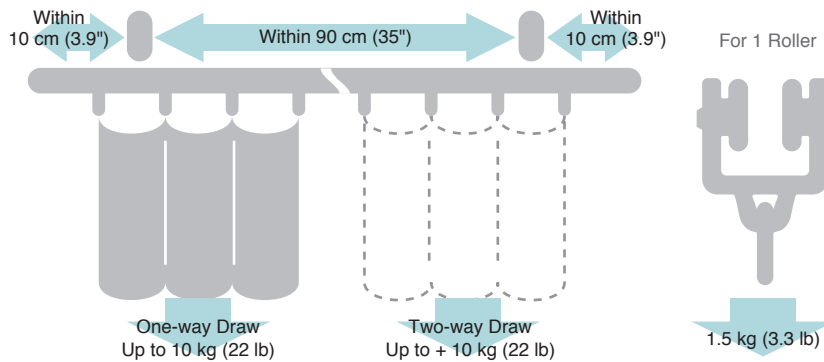

Super Selfie

- Easily curved rail for medium weight curtains.
- Flexible to bend into any shape: L-shaped, S-shaped, U-shaped and many more.
- Special bender enables you to bend by hand at the installation site.

Super Selfie

Super Selfie's Unique Feature

Rail for medium weight curtains easily bent into a curve at the installation site.

The Curve Bender 180R allows you to bend a rail into a curve with ease.

Materials and Finishes

Bracket Installation Interval and Allowable Curtain Load

Selfie brackets of any types are available for Super Selfie.

Installation Dimensions

Ceiling Attachment

Easy Snap Ceiling Single Bracket
Bracket width = 18 mm (.71")

Easy Snap Ceiling Double Bracket
Bracket width = 19 mm (.75")

Wall Attachment

Single Bracket
Bracket width = 18 mm (.71")

Double Bracket
Bracket width = 18 mm (.71")

Super Selfie Rails

Silver

White

Warm white