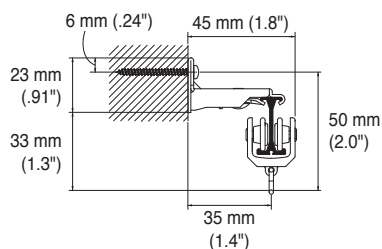

Bracket Installation Interval and Allowable Curtain Load

Selfie brackets of any types are available for Super Selfie.

Installation Dimensions

Ceiling Attachment

Easy Snap Ceiling Single Bracket
Bracket width = 18 mm (.71")

Easy Snap Ceiling Double Bracket
Bracket width = 19 mm (.75")

Wall Attachment

Single Bracket
Bracket width = 18 mm (.71")

Double Bracket
Bracket width = 18 mm (.71")

Super Selfie Rails

Silver

White

Warm white