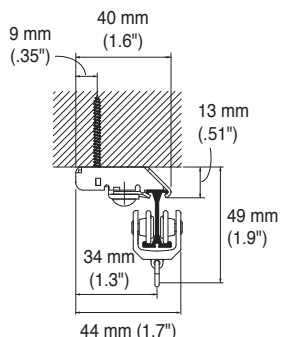

Bracket Installation Interval and Allowable Curtain Load

Selfie brackets of any types are available for Super Selfie.

Installation Dimensions

Ceiling Attachment

Easy Snap Ceiling Single Bracket
Bracket width = 18 mm (.71")

Easy Snap Ceiling Double Bracket
Bracket width = 19 mm (.75")

Wall Attachment

Single Bracket
Bracket width = 18 mm (.71")

Double Bracket
Bracket width = 18 mm (.71")

Super Selfie Rails

Silver

White

Warm white

Size	Product Code		
	Silver	White	Warm white
2.00 m (79")	03700001	03700015	03700004
3.00 m (118")	03700002	03700016	03700005
4.00 m (157")	03700003	03700017	03700006

Super Selfie Parts

	Product Name	Product Code
Rollers	Roller 	03700007
	MG Carrier 	03700008
	One-way MG Carrier 	03700009
End Cap	End Cap 	03700010