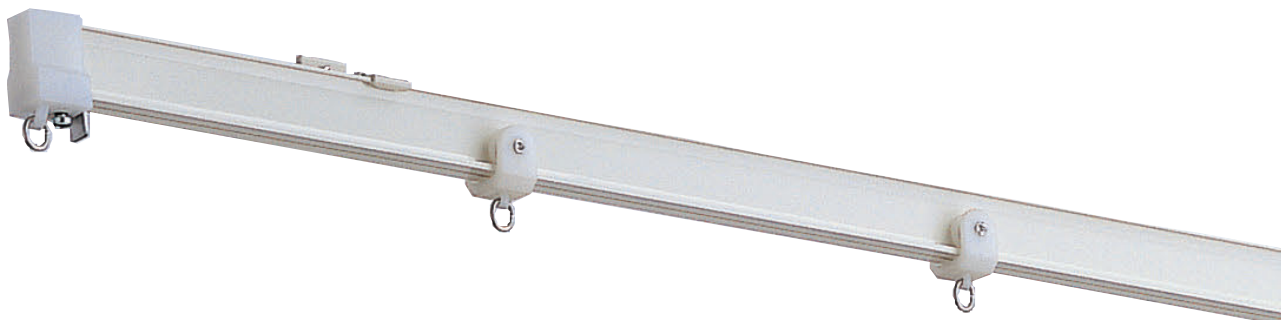

Super Selfie

- Easily curved rail for medium weight curtains.
- Flexible to bend into any shape: L-shaped, S-shaped, U-shaped and many more.
- Special bender enables you to bend by hand at the installation site.

Super Selfie

Super Selfie's Unique Feature

Rail for medium weight curtains easily bent into a curve at the installation site.

The Curve Bender 180R allows you to bend a rail into a curve with ease.

Materials and Finishes

Bracket Installation Interval and Allowable Curtain Load

Selfie brackets of any types are available for Super Selfie.

Installation Dimensions

Ceiling Attachment

Easy Snap Ceiling Single Bracket
Bracket width = 18 mm (.71")

Easy Snap Ceiling Double Bracket
Bracket width = 19 mm (.75")

Wall Attachment

Single Bracket
Bracket width = 18 mm (.71")

Double Bracket
Bracket width = 18 mm (.71")

Super Selfie Rails

Silver

White

Warm white