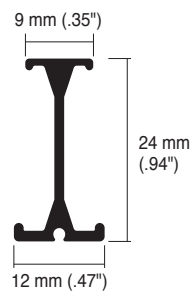

Bracket Installation Interval and Allowable Curtain Load

Selfie brackets of any types are available for Super Selfie.

Installation Dimensions

Ceiling Attachment

Easy Snap Ceiling Single Bracket
Bracket width = 18 mm (.71")

Easy Snap Ceiling Double Bracket
Bracket width = 19 mm (.75")

Wall Attachment

Single Bracket
Bracket width = 18 mm (.71")

Double Bracket
Bracket width = 18 mm (.71")

Super Selfie Rails

Silver

White

Warm white

Size	Product Code		
	Silver	White	Warm white
2.00 m (79")	03700001	03700015	03700004
3.00 m (118")	03700002	03700016	03700005
4.00 m (157")	03700003	03700017	03700006

Super Selfie Parts

	Product Name	Product Code
Rollers	Roller 	03700007
	MG Carrier 	03700008
	One-way MG Carrier 	03700009
End Cap	End Cap 	03700010