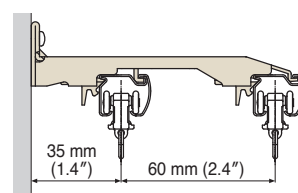

Extra Double Bracket

Extra Double Bracket