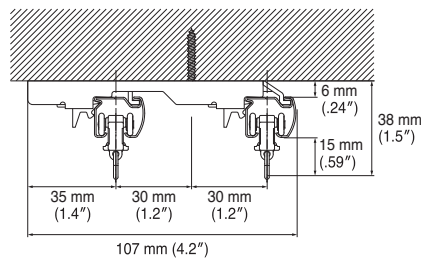

Bracket Installation Interval and Allowable Curtain Load

Installation and Caps Dimensions

Ceiling Attachment

Direct attachment

Ceiling Single Bracket  
Bracket width = 27 mm (1.1")

Ceiling Double Bracket  
Bracket width = 19 mm (.75")

Ceiling Attachment (for Wave Style)

Ceiling Single Bracket (for Double)  
Bracket width = 27 mm (1.1")

\*1 Adjust to fit the curtain.

Wall Attachment

Single Bracket

Bracket width = 18 mm (.71")

Extra Single Bracket