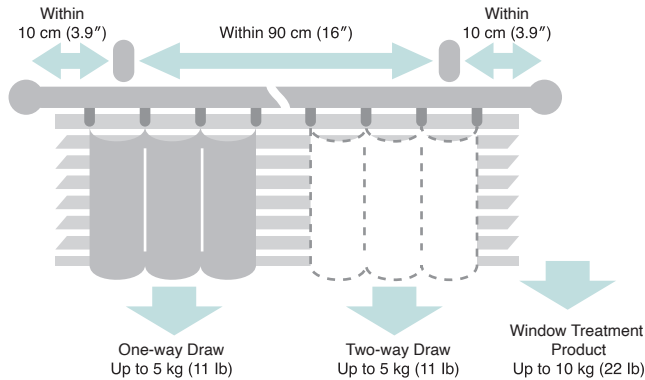

Supplied screws: pan head small screw M4 x 12 mm (.47")

Bracket Installation Interval and Allowable Load for Curtain and Window Treatment Products

Available Window Treatment Products for Multi Block

Window Treatment Products	Allowable Size		Number of Bracket with Multi Block			
	Width (mm/in)	Height (mm/in)	2	3	4	5
Roman Shade (Creaty)	Drum type: Single, Twin, Twin One Chain	3,900 (154) 3,000 (118)	-1,200 (47)	1,210-2,000 (48-79)	2,010-3,000 (79-118)	3,010-3,900 (119-154)
	Cord type: Single, Twin	2,400 (94) 3,000 (118)	-1,200 (47)	1,210-2,000 (48-79)	2,010-2,400 (79-94)	—
Pleated Blind (SHIORI 25)	Twin One Chain	2,000 (79) 3,000 (118)	-1,200 (47)	1,205-2,000 (47-79)	—	—
	Chain Twin	2,000 (79) 3,000 (118)	-1,200 (47)	1,205-2,000 (47-79)	—	—
	Chain	3,000 (118) 3,000 (118)	-1,200 (47)	1,205-2,000 (47-79)	2,050-3,000 (81-118)	—
	Cord Twin	2,000 (79) 3,000 (118)	-1,200 (47)	1,205-2,000 (47-79)	—	—
	Cord	2,000 (79) 3,000 (118)	-1,200 (47)	1,205-2,000 (47-79)	—	—
Venetian Blind	COLT Blind 25	3,000 (118) 3,000 (118)	-1,280 (50)	1,290-2,180 (51-86)	2,190-3,000 (86-118)	—
	Venealu 25	3,000 (118) 3,000 (118)	-1,280 (50)	1,290-2,180 (51-86)	2,190-3,000 (86-118)	—
	Slat 25	3,000 (118) 3,000 (118)	-1,280 (50)	1,290-2,180 (51-86)	2,190-3,000 (86-118)	—