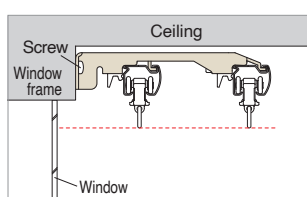

## LT Double Bracket / LT Extra Single Bracket

Double Bracket

LT Double Bracket

This bracket hangs the curtain higher than regular brackets. Because the top of the curtain is positioned higher than usual, very little light filters into the room. A screw hole is provided on the bottom of the bracket to enable easy installation on a window frame close to the ceiling.

## NT Double Bracket

Double Bracket

NT Double Bracket

NT Double Bracket is suitable for the narrow space or in the case to be attached to the window frame, because the screw can be fixed just beside the Bracket body. Moreover, the curtain hanging position is up, reduce the light leaking.