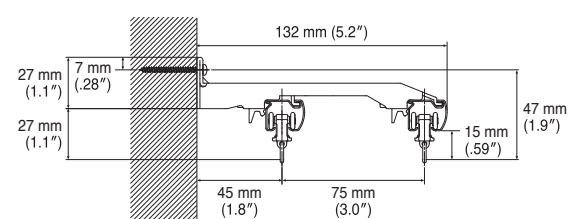

Extra Double Bracket

Bracket width = 18 mm (.71")