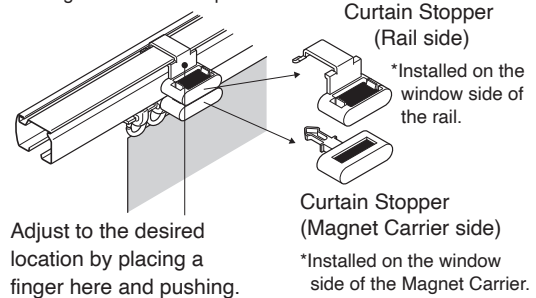

#### Invisible Pitch Keeper Tape

By connecting the roller and the pitch keeper tape, it can create a beautiful curtain wave. The pitch keeper tape fits inside the track for a clean look.

### Curtain Stopper (Option)

The Curtain Stopper (PAT.P) makes it possible to keep curtains open to their widest extent. Even curtains that tend to close because of the material of the curtain fabric.

\*Ceiling attachment is impossible.

### End Cap M—Curtain returns that excel by design

With the End Cap M design, the end cap is installed by inserting from the front. That means easy rail installation even right up against a wall or air conditioner.