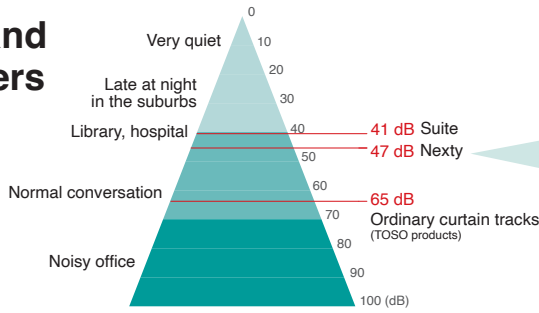

Nexty

Nexty's Unique Feature

Smooth and quiet rollers

The key— advanced roller function

Noiseless Wheel-type Roller

Reduces the noise when opening and closing the curtain.