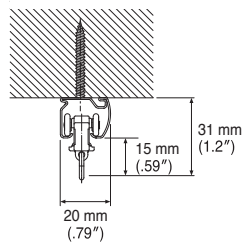

Bracket Installation Interval and Allowable Curtain Load

Installation and Caps Dimensions

Ceiling Attachment

Direct attachment

Ceiling Single Bracket  
Bracket width = 27 mm (1.1")

Ceiling Double Bracket  
Bracket width = 19 mm (.75")