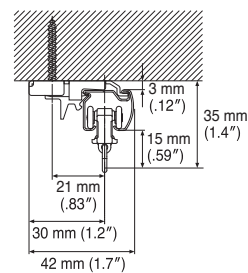

Bracket Installation Interval and Allowable Curtain Load

Installation and Caps Dimensions

Ceiling Attachment

Direct attachment

Ceiling Single Bracket  
Bracket width = 27 mm (1.1")

Ceiling Double Bracket  
Bracket width = 19 mm (.75")

Ceiling Attachment (for Wave Style)

Ceiling Single Bracket (for Double)  
Bracket width = 27 mm (1.1")

\*1 Adjust to fit the curtain.

Wall Attachment

Single Bracket

Bracket width = 18 mm (.71")

Extra Single Bracket

Bracket width = 18 mm (.71")

LT Extra Single Bracket

Bracket width = 35 mm (1.4")

Double Bracket

Bracket width = 18 mm (.71")

LT Double Bracket

Bracket width = 35 mm (1.4")

NT Double Bracket