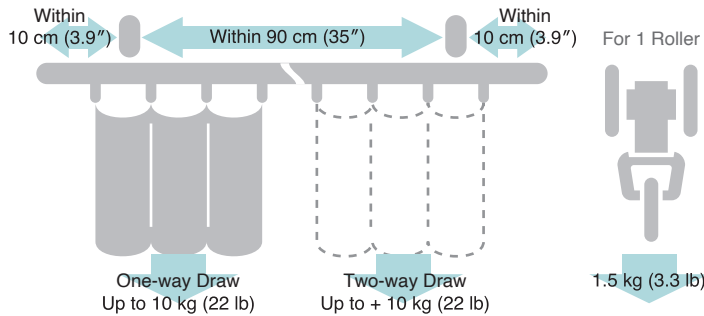

Bracket Installation Interval and Allowable Curtain Load

Installation and Caps Dimensions

Ceiling Attachment

Direct attachment

Ceiling Single Bracket  
Bracket width = 27 mm (1.1")

Ceiling Double Bracket  
Bracket width = 19 mm (.75")