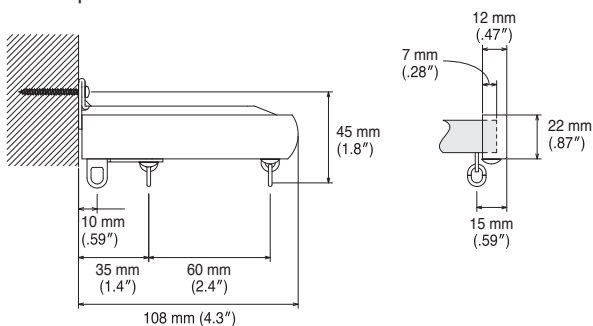

Bracket width = 44 mm (1.7")

Extra Double Bracket

Bracket width = 18 mm (.71")

End Caps

End Cap M

Intermediate Stop

## Cover Top II

Side view / Cover Top + End Cap M

Top view