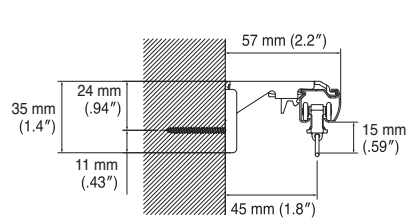

Bracket Installation Interval and Allowable Curtain Load

Installation and Caps Dimensions

Ceiling Attachment

Direct attachment

Ceiling Single Bracket  
Bracket width = 27 mm (1.1")

Ceiling Double Bracket  
Bracket width = 19 mm (.75")

Ceiling Attachment (for Wave Style)

Ceiling Single Bracket (for Double)  
Bracket width = 27 mm (1.1")

\*1 Adjust to fit the curtain.

Wall Attachment

Single Bracket

Bracket width = 18 mm (.71")

Extra Single Bracket

Bracket width = 18 mm (.71")

LT Extra Single Bracket

Bracket width = 35 mm (1.4")

Double Bracket

Bracket width = 18 mm (.71")

LT Double Bracket

Bracket width = 35 mm (1.4")

NT Double Bracket