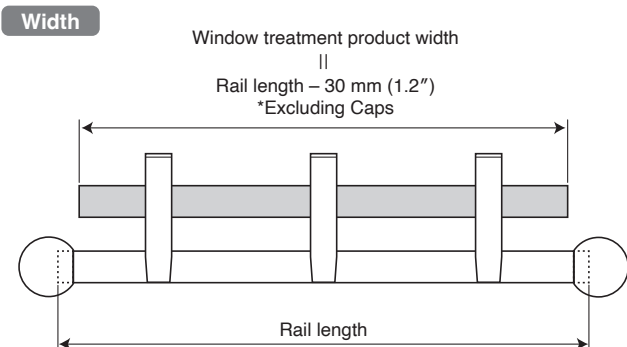

Dimensions of Window Treatment Products