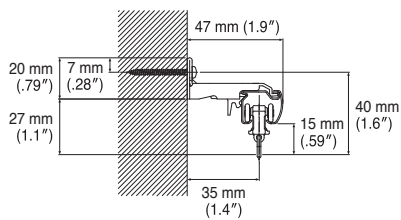

Bracket Installation Interval and Allowable Curtain Load

Installation and Caps Dimensions

Ceiling Attachment

Direct attachment

Ceiling Single Bracket  
Bracket width = 27 mm (1.1")

Ceiling Double Bracket  
Bracket width = 19 mm (.75")

Ceiling Attachment (for Wave Style)

Ceiling Single Bracket (for Double)  
Bracket width = 27 mm (1.1")

\*1 Adjust to fit the curtain.

Wall Attachment

Single Bracket

Bracket width = 18 mm (.71")

Extra Single Bracket

Bracket width = 18 mm (.71")

LT Extra Single Bracket

Bracket width = 35 mm (1.4")

Double Bracket

Bracket width = 18 mm (.71")

LT Double Bracket

Bracket width = 35 mm (1.4")

NT Double Bracket