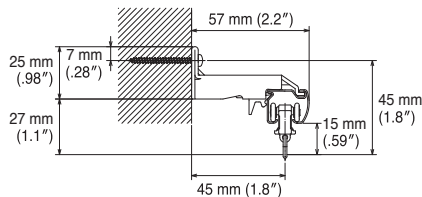

Bracket Installation Interval and Allowable Curtain Load

Installation and Caps Dimensions

Ceiling Attachment

Direct attachment

Ceiling Single Bracket  
Bracket width = 27 mm (1.1")

Ceiling Double Bracket  
Bracket width = 19 mm (.75")

Ceiling Attachment (for Wave Style)

Ceiling Single Bracket (for Double)  
Bracket width = 27 mm (1.1")

\*1 Adjust to fit the curtain.

Wall Attachment

Single Bracket

Bracket width = 18 mm (.71")

Extra Single Bracket

Bracket width = 18 mm (.71")

LT Extra Single Bracket

Bracket width = 35 mm (1.4")

Double Bracket

Bracket width = 18 mm (.71")

LT Double Bracket

Bracket width = 35 mm (1.4")

NT Double Bracket