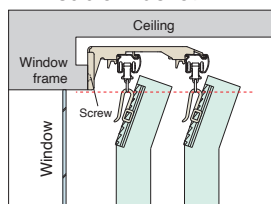

### End Cap M—Curtain returns that excel by design

With the End Cap M design, the end cap is installed by inserting from the front. That means easy rail installation even right up against a wall or air conditioner.

\*Rail must be installed 6 mm (.24") from the back wall.

Return specifications include designs that shut out external light. Cap M come in two colors—silver and pearl beige.

Pearl Beige

## LT Double Bracket / LT Extra Single Bracket

Double Bracket

LT Double Bracket

This bracket hangs the curtain higher than regular brackets. Because the top of the curtain is positioned higher than usual, very little light filters into the room. A screw hole is provided on the bottom of the bracket to enable easy installation on a window frame close to the ceiling.

## NT Double Bracket

Double Bracket

NT Double Bracket

NT Double Bracket is suitable for the narrow space or in the case to be attached to the window frame, because the screw can be fixed just beside the Bracket body. Moreover, the curtain hanging position is up, reduce the light leaking.