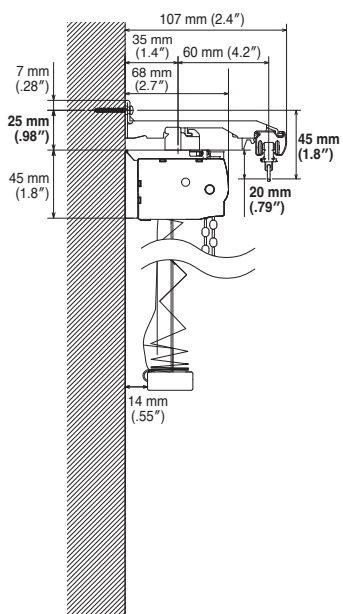

Pleated Blind (SHIORI 25)
Twin One Chain type