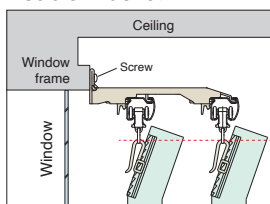

## LT Double Bracket / LT Extra Single Bracket

Double Bracket

LT Double Bracket

This bracket hangs the curtain higher than regular brackets. Because the top of the curtain is positioned higher than usual, very little light filters into the room. A screw hole is provided on the bottom of the bracket to enable easy installation on a window frame close to the ceiling.