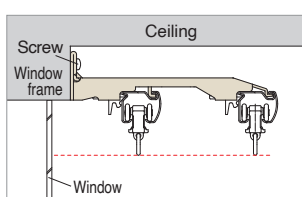

## LT Double Bracket / LT Extra Single Bracket

Double Bracket

LT Double Bracket

This bracket hangs the curtain higher than regular brackets. Because the top of the curtain is positioned higher than usual, very little light filters into the room. A screw hole is provided on the bottom of the bracket to enable easy installation on a window frame close to the ceiling.

## NT Double Bracket

Double Bracket

NT Double Bracket

NT Double Bracket is suitable for the narrow space or in the case to be attached to the window frame, because the screw can be fixed just beside the Bracket body. Moreover, the curtain hanging position is up, reduce the light leaking.