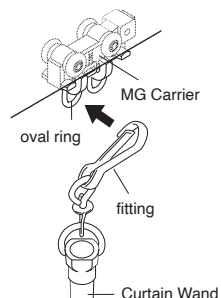

How to Use the Curtain Wand

Photo is the White (steel).

How to Install

Hook the fittings of the Curtain Wand to the oval ring of the MG Carrier.

\* If the MG Carrier has two oval rings, hook the Curtain-hook to the first oval ring and the fittings of the Curtain Wand to the second oval ring.