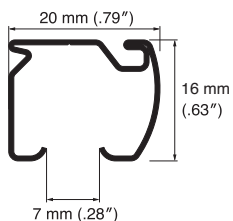

Nexty Rails

Nexty Rails

Size	Product Code							
	Plain White	White Grain	Ash Grain	Natural Grain	Oak	Light Grain	Mild Grain	
1.82 m (72")	03570536	03570068	30008559	03570143	30016747	03570542	30008579	
2.00 m (79")	03570537	03570069	30008560	03570144	30016748	03570543	30008580	
2.73 m (107")	03570538	03570138	30008561	03570145	30016749	03570544	30008581	
3.00 m (118")	03570539	03570139	30008562	03570146	30016750	03570545	30008582	
4.00 m (157")	03570541	03570141	30008564	03570148	30016751	03570547	30008584	
Curved Rail (Ordered separately) 0.40 m x 0.40 m (16" x 16")	180 mmR (7.1"R)	03570554	03570072	30008565	03570161	30016752	03570556	30008585
	240 mmR (9.5"R)	03570555	03570075	30008566	03570162	30016753	03570557	30008586

Size	Product Code							
	Bitter Grain	Walnut	Dark Mahogany	Gray	Black	Mist Silver	Pearl Gray	
1.82 m (72")	30008762	03570064	03570066	30018556	03500019	03500015	03500017	
2.00 m (79")	30008763	03570065	03570067	30018557	03500020	03500016	03500018	
2.73 m (107")	30008764	03570149	03570153	30018558	03570157	03570126	03570134	
3.00 m (118")	30008765	03570150	03570154	30018559	03570158	03570127	03570135	
4.00 m (157")	30008767	03570152	03570156	30018560	03570160	03570129	03570137	
Curved Rail (Ordered separately) 0.40 m x 0.40 m (16" x 16")	180 mmR (7.1"R)	30008768	03570070	03570071	30018561	03570010	03570008	03570009
	240 mmR (9.5"R)	30008769	03570073	03570074	30018562	03570014	03570012	03570013

Required Number of Nexty Bracket

Rail Length	Number of Bracket
1.00 m (39")	2
1.82 m (72")	3
2.00 m (79")	3
2.73 m (107")	4
3.00 m (118")	5
4.00 m (157")	6