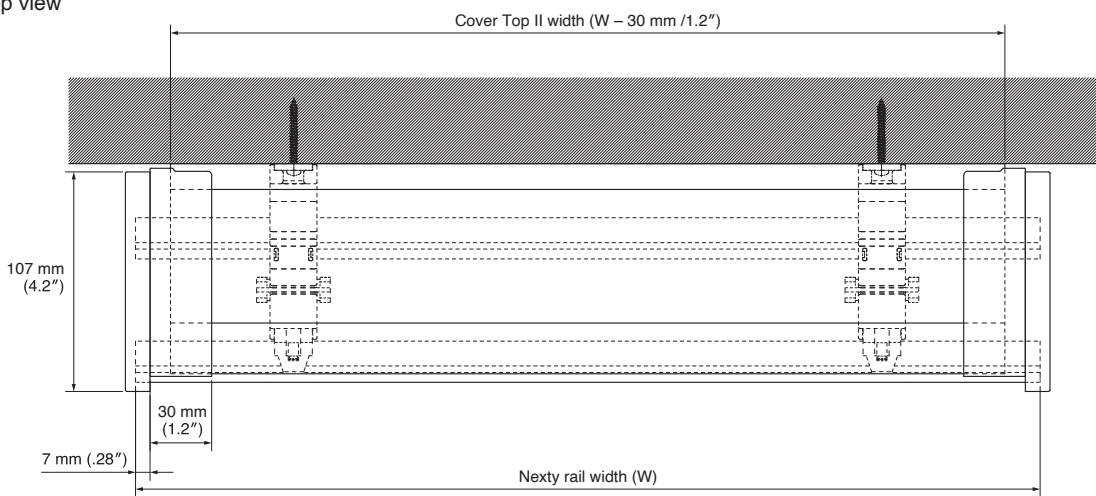

Bracket width = 44 mm (1.7")

Extra Double Bracket

Bracket width = 18 mm (.71")

End Caps

End Cap M

Intermediate Stop

## Cover Top II

Side view / Cover Top + End Cap M

Top view