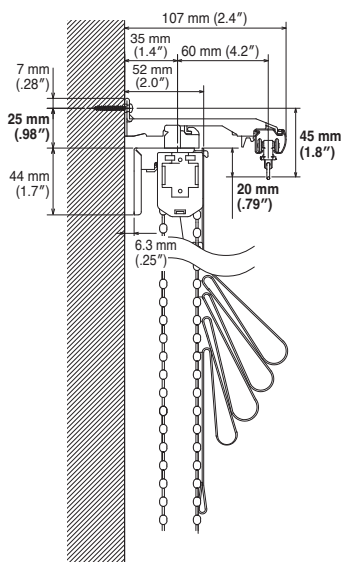

Roman Shade (Creaty)
Drum type