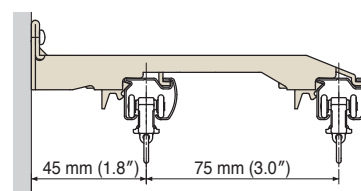

Extra Double Bracket

The Extra Double Bracket features wider spacing between rails. Additional space prevents interfering contact between curtain folds and window frame, and between the two sets of curtains.

Multi Block

Multi Block is a convenient tool: by mounting the Multi Block to the existing curtain rail bracket, the installation of the blinds, etc. behind the curtain is possible. Also, reduce the hole opening in the wall. Various options around the window is spread.