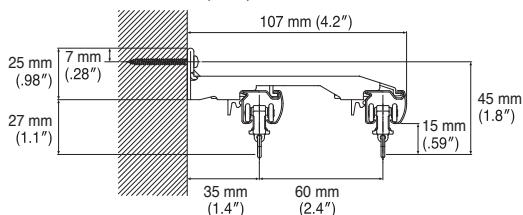

Bracket Installation Interval and Allowable Curtain Load

Installation and Caps Dimensions

Ceiling Attachment

Direct attachment

Ceiling Single Bracket  
Bracket width = 27 mm (1.1")

Ceiling Double Bracket  
Bracket width = 19 mm (.75")

Ceiling Attachment (for Wave Style)

Ceiling Single Bracket (for Double)  
Bracket width = 27 mm (1.1")

\*1 Adjust to fit the curtain.

Wall Attachment

Single Bracket

Bracket width = 18 mm (.71")

Extra Single Bracket

Bracket width = 18 mm (.71")

LT Extra Single Bracket

Bracket width = 35 mm (1.4")

Double Bracket

Bracket width = 18 mm (.71")

LT Double Bracket

Bracket width = 35 mm (1.4")

NT Double Bracket