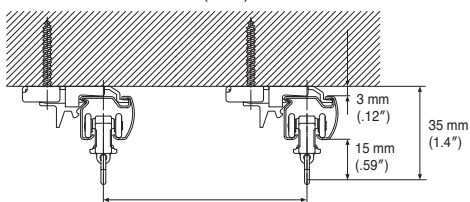

Bracket Installation Interval and Allowable Curtain Load

Installation and Caps Dimensions

Ceiling Attachment

Direct attachment

Ceiling Single Bracket  
Bracket width = 27 mm (1.1")

Ceiling Double Bracket  
Bracket width = 19 mm (.75")

Ceiling Attachment (for Wave Style)

Ceiling Single Bracket (for Double)  
Bracket width = 27 mm (1.1")

\*1 Adjust to fit the curtain.

Wall Attachment

Single Bracket

Bracket width = 18 mm (.71")

Extra Single Bracket