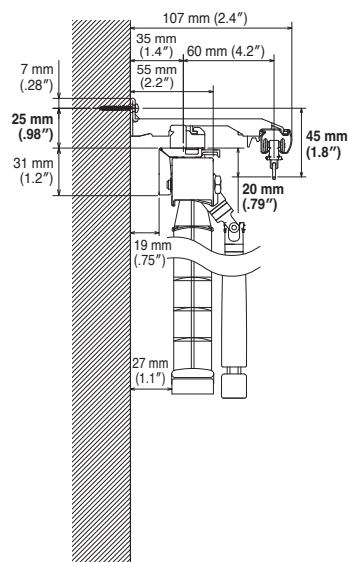

Venetian Blind (New Ceramy 25)