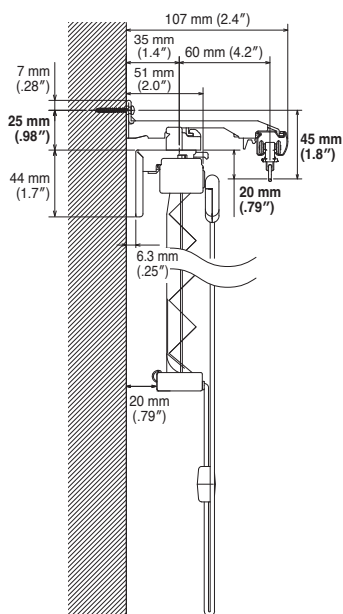

Pleated Blind (SHIORI 25)
Cord type / Cord Twin Type