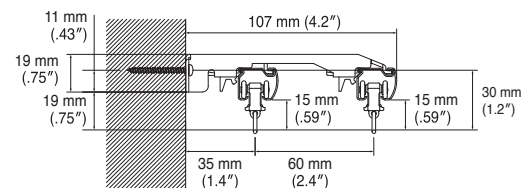

NT Double Bracket

Bracket width = 44 mm (1.7")