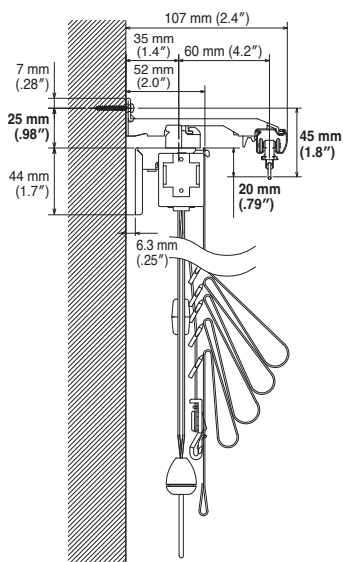

- \*In the case of wall attachment, cannot be mounted the Multi Block on the indoor side (drape side) of the Double Bracket.
- \*LT Bracket cannot be mounted by reason of shape.
- \*In the case of ceiling attachment, Multi Block can be mounted only either window side or room side.

Dimensions of Window Treatment Products

Drawing for Window Treatment Products and Nexty

Nexty +  
Universal Bracket for  
Roman Shade (Creaty)

Roman Shade (Creaty)  
Cord type

Roman Shade (Creaty)  
Drum type