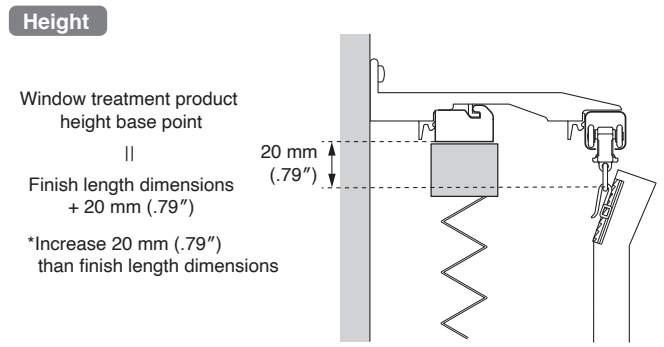

Dimensions of Window Treatment Products