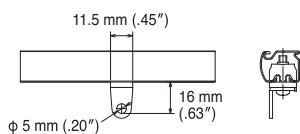

Bracket width = 18 mm (.71")

LT Extra Single Bracket

Bracket width = 35 mm (1.4")

Double Bracket

Bracket width = 18 mm (.71")

LT Double Bracket

Bracket width = 35 mm (1.4")

NT Double Bracket

Bracket width = 44 mm (1.7")

Extra Double Bracket

Bracket width = 18 mm (.71")

End Caps

End Cap M

Intermediate Stop