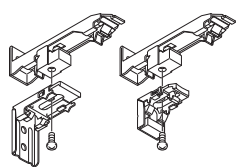

## Multi Block

Multi Block is a convenient tool: by mounting the Multi Block to the existing curtain rail bracket, the installation of the blinds, etc. behind the curtain is possible. Also, reduce the hole opening in the wall. Various options around the window is spread.

Attachment of Multi Block

1 Mount the Multi Block to window side of the Nexty rail.

2 Attach the Bracket of window treatment products to the Multi Block and fix with the supplied screws from the bottom.