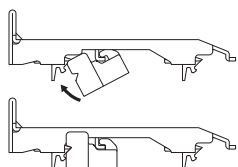

Attachment of Multi Block

1 Mount the Multi Block to window side of the Nexty rail.