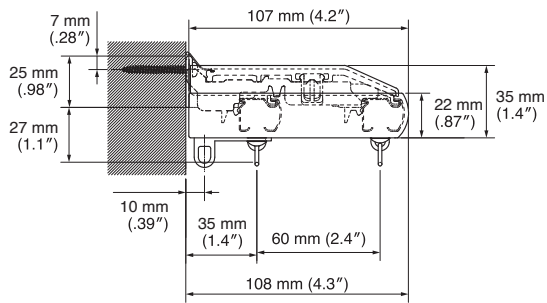

Bracket width = 18 mm (.71")

LT Extra Single Bracket

Bracket width = 35 mm (1.4")

Double Bracket

Bracket width = 18 mm (.71")

LT Double Bracket

Bracket width = 35 mm (1.4")

NT Double Bracket

Bracket width = 44 mm (1.7")

Extra Double Bracket

Bracket width = 18 mm (.71")

End Caps

End Cap M

Intermediate Stop

## Cover Top II

Side view / Cover Top + End Cap M

Top view