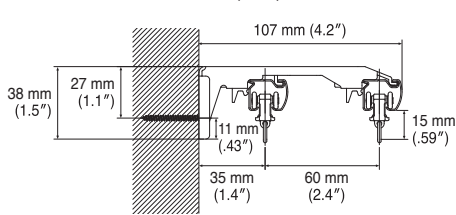

Bracket Installation Interval and Allowable Curtain Load

Installation and Caps Dimensions

Ceiling Attachment

Direct attachment

Ceiling Single Bracket  
Bracket width = 27 mm (1.1")

Ceiling Double Bracket  
Bracket width = 19 mm (.75")

Ceiling Attachment (for Wave Style)

Ceiling Single Bracket (for Double)  
Bracket width = 27 mm (1.1")

\*1 Adjust to fit the curtain.

Wall Attachment

Single Bracket

Bracket width = 18 mm (.71")

Extra Single Bracket

Bracket width = 18 mm (.71")

LT Extra Single Bracket

Bracket width = 35 mm (1.4")

Double Bracket

Bracket width = 18 mm (.71")

LT Double Bracket

Bracket width = 35 mm (1.4")

NT Double Bracket