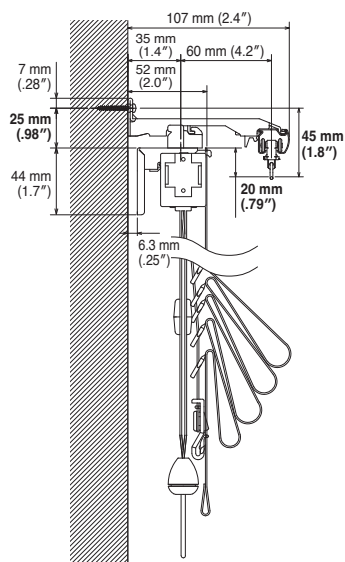

*Rail must be installed 6 mm (.24") from the back wall.

Return specifications include designs that shut out external light. Cap M come in two colors—silver and pearl beige.

Pearl Beige

LT Double Bracket / LT Extra Single Bracket

- *In the case of wall attachment, cannot be mounted the Multi Block on the indoor side (drapery side) of the Double Bracket.
- *LT Bracket cannot be mounted by reason of shape.
- *In the case of ceiling attachment, Multi Block can be mounted only either window side or room side.

Dimensions of Window Treatment Products

Drawing for Window Treatment Products and Nexty

Nexty +
Universal Bracket for
Roman Shade (Creaty)

Roman Shade (Creaty)
Cord type

Roman Shade (Creaty)
Drum type

Venetian Blind (New Ceramy 25)