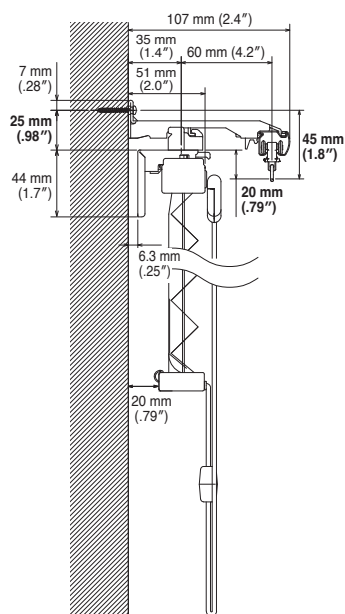

Pleated Blind (SHIORI 25)
Cord type / Cord Twin Type