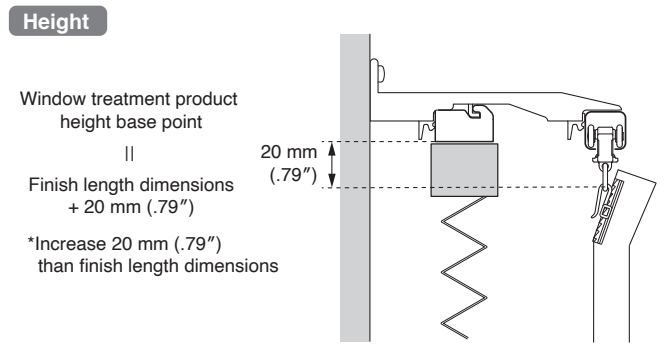

Dimensions of Window Treatment Products