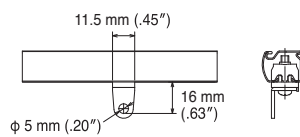

Ceiling Attachment (for Wave Style)

Ceiling Single Bracket (for Double)
Bracket width = 27 mm (1.1")

*1 Adjust to fit the curtain.

Wall Attachment

Single Bracket

Bracket width = 18 mm (.71")

Extra Single Bracket

Bracket width = 18 mm (.71")

LT Extra Single Bracket

Bracket width = 35 mm (1.4")

Double Bracket

Bracket width = 18 mm (.71")

LT Double Bracket

Bracket width = 35 mm (1.4")

NT Double Bracket

Bracket width = 44 mm (1.7")

Extra Double Bracket

Bracket width = 18 mm (.71")

End Caps

End Cap M

Intermediate Stop

Cover Top II

Side view / Cover Top + End Cap M