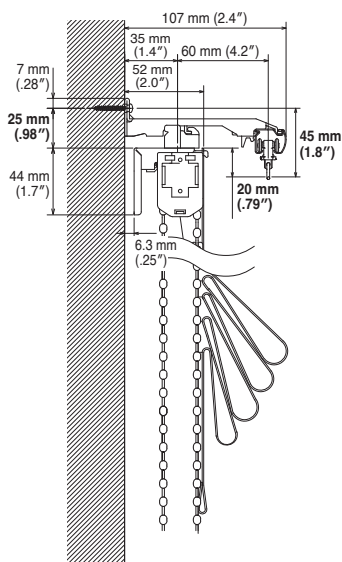

Roman Shade (Creaty)
Drum type