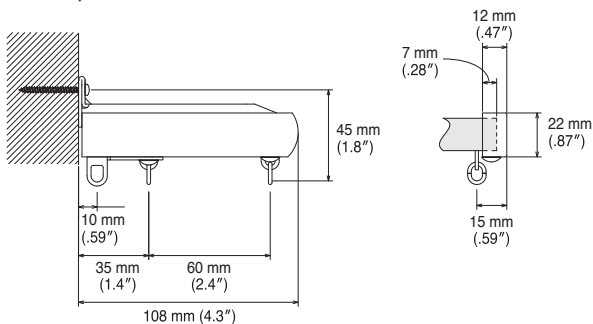

Ceiling Attachment (for Wave Style)

Ceiling Single Bracket (for Double)
Bracket width = 27 mm (1.1")

*1 Adjust to fit the curtain.

Wall Attachment

Single Bracket

Bracket width = 18 mm (.71")

Extra Single Bracket

Bracket width = 18 mm (.71")

LT Extra Single Bracket

Bracket width = 35 mm (1.4")

Double Bracket

Bracket width = 18 mm (.71")

LT Double Bracket

Bracket width = 35 mm (1.4")

NT Double Bracket

Bracket width = 44 mm (1.7")

Extra Double Bracket

Bracket width = 18 mm (.71")

End Caps

End Cap M

Intermediate Stop

Cover Top II

Side view / Cover Top + End Cap M