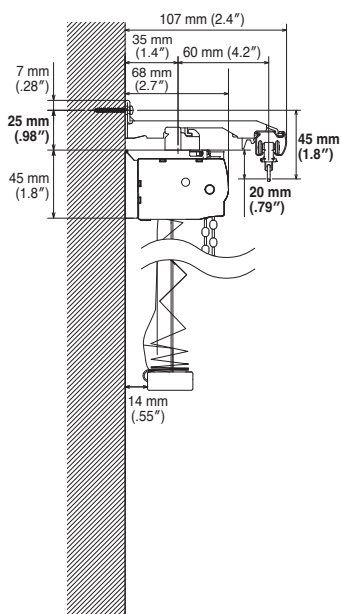

Pleated Blind (SHIORI 25)
Twin One Chain type