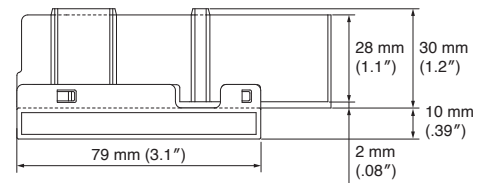

● Cap Bottom View

Color Combination

Rail	End Cap	Bracket	Cover Top
Plain White	Plain White	Plain White	White
White Grain	Plain White	Plain White	
Ash Grain	Ash Grain	Ash Grain	
Natural Grain	Natural Grain	Natural Grain	Light Brown
Oak	Oak	Oak	
Light Grain	Light Grain	Light Grain	Medium Brown
Mild Grain	Mild Grain	Mild Grain	
Bitter Grain	Bitter Grain	Bitter Grain	Light Brown
Walnut	Walnut	Walnut	Dark Brown
Dark Mahogany	Dark Mahogany	Dark Mahogany	
Gray	Gray	Gray	
Black	Black	Black	
Mist Silver	Mist Silver	Mist Silver	Light Brown
Pearl Gray	Pearl Gray	Pearl Gray	

Nexty Cover Top II Set

Size	Product Code			
	White	Light Brown	Medium Brown	Dark Brown
1.82 m (72")	30009107	30009108	30010758	30009109
2.00 m (79")	30009110	30009111	30010759	30009112
2.73 m (108")	30009113	30009114	30010760	30009115
3.00 m (118")	30009116	30009117	30010761	30009118

*Contents of Set: Cover Top II (1 pc), Cover Top Cap II (1 set), Fixing Clip II (1.10 m/43" or less = 2 pcs, 1.11–2.70 m/44–106" = 3 pcs, 2.71–2.90 m/107–114" = 4 pcs, 2.91–3.00 m/115–118" = 5 pcs)
*The maximum length of all separately manufactured rails is 3.00 m (118").