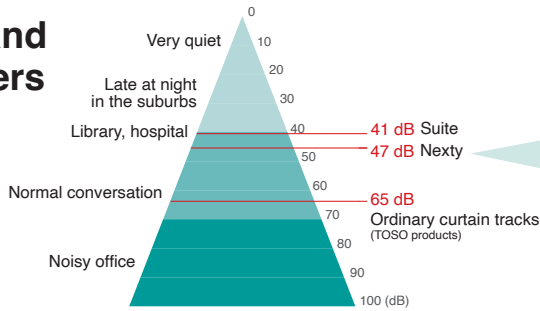

Nexty

Nexty's Unique Feature

Smooth and quiet rollers

The key— advanced roller function

Noiseless Wheel-type Roller

Reduces the noise when opening and closing the curtain.