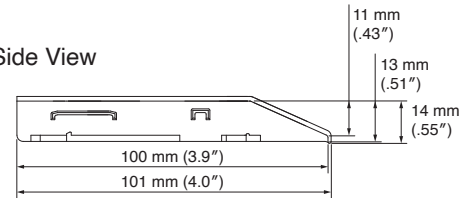

● Cap Side View