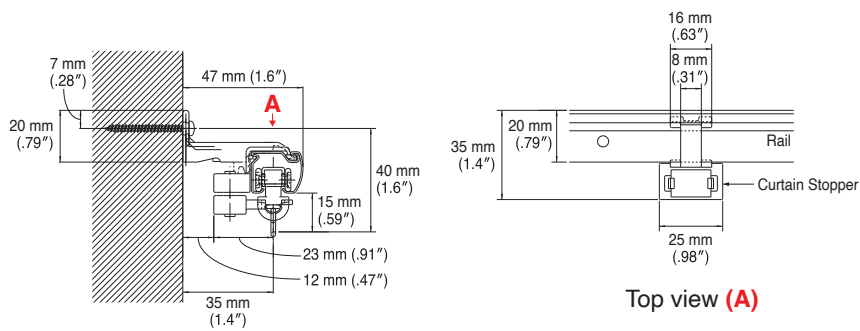

Curtain Stopper