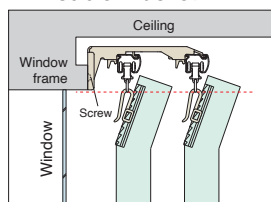

*Rail must be installed 6 mm (.24") from the back wall.

Return specifications include designs that shut out external light. Cap M come in two colors—silver and pearl beige.

Pearl Beige

LT Double Bracket / LT Extra Single Bracket

Double Bracket

LT Double Bracket

This bracket hangs the curtain higher than regular brackets. Because the top of the curtain is positioned higher than usual, very little light filters into the room. A screw hole is provided on the bottom of the bracket to enable easy installation on a window frame close to the ceiling.