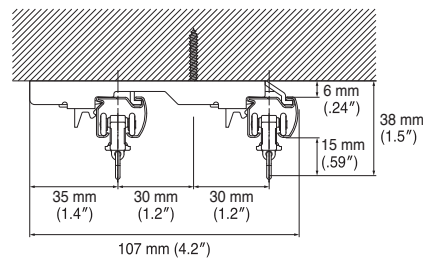

Bracket Installation Interval and Allowable Curtain Load

Installation and Caps Dimensions

Ceiling Attachment

Direct attachment

Ceiling Single Bracket
Bracket width = 27 mm (1.1")

Ceiling Double Bracket
Bracket width = 19 mm (.75")

Ceiling Attachment (for Wave Style)

Ceiling Single Bracket (for Double)
Bracket width = 27 mm (1.1")

*1 Adjust to fit the curtain.

Wall Attachment

Single Bracket

Bracket width = 18 mm (.71")

Extra Single Bracket

Bracket width = 18 mm (.71")

LT Extra Single Bracket

Bracket width = 35 mm (1.4")

Double Bracket

Bracket width = 18 mm (.71")

LT Double Bracket

Bracket width = 35 mm (1.4")

NT Double Bracket