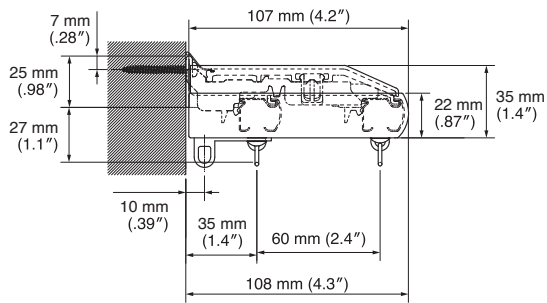

Ceiling Attachment (for Wave Style)

Ceiling Single Bracket (for Double)
Bracket width = 27 mm (1.1")

*1 Adjust to fit the curtain.

Wall Attachment

Single Bracket

Bracket width = 18 mm (.71")

Extra Single Bracket

Bracket width = 18 mm (.71")

LT Extra Single Bracket

Bracket width = 35 mm (1.4")

Double Bracket

Bracket width = 18 mm (.71")

LT Double Bracket

Bracket width = 35 mm (1.4")

NT Double Bracket

Bracket width = 44 mm (1.7")

Extra Double Bracket

Bracket width = 18 mm (.71")

End Caps

End Cap M

Intermediate Stop

Cover Top II

Side view / Cover Top + End Cap M

Top view

Curtain Stopper

Nexty Rails

Nexty Rails

Size	Product Code							
	Plain White	White Grain	Ash Grain	Natural Grain	Oak	Light Grain	Mild Grain	
1.82 m (72")	03570536	03570068	30008559	03570143	30016747	03570542	30008579	
2.00 m (79")	03570537	03570069	30008560	03570144	30016748	03570543	30008580	
2.73 m (107")	03570538	03570138	30008561	03570145	30016749	03570544	30008581	
3.00 m (118")	03570539	03570139	30008562	03570146	30016750	03570545	30008582	
4.00 m (157")	03570541	03570141	30008564	03570148	30016751	03570547	30008584	
Curved Rail (Ordered separately) 0.40 m x 0.40 m (16" x 16")	180 mmR (7.1"R)	03570554	03570072	30008565	03570161	30016752	03570556	30008585
	240 mmR (9.5"R)	03570555	03570075	30008566	03570162	30016753	03570557	30008586