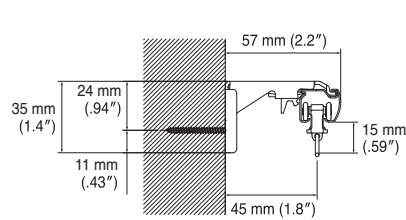

Bracket Installation Interval and Allowable Curtain Load

Installation and Caps Dimensions

Ceiling Attachment

Direct attachment

Ceiling Single Bracket
Bracket width = 27 mm (1.1")

Ceiling Double Bracket
Bracket width = 19 mm (.75")

Ceiling Attachment (for Wave Style)

Ceiling Single Bracket (for Double)
Bracket width = 27 mm (1.1")

*1 Adjust to fit the curtain.

Wall Attachment

Single Bracket

Bracket width = 18 mm (.71")

Extra Single Bracket

Bracket width = 18 mm (.71")

LT Extra Single Bracket

Bracket width = 35 mm (1.4")

Double Bracket

Bracket width = 18 mm (.71")

LT Double Bracket

Bracket width = 35 mm (1.4")

NT Double Bracket