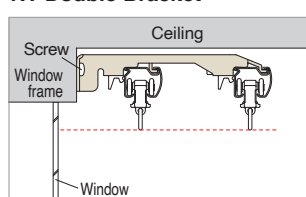

Double Bracket

LT Double Bracket

This bracket hangs the curtain higher than regular brackets. Because the top of the curtain is positioned higher than usual, very little light filters into the room. A screw hole is provided on the bottom of the bracket to enable easy installation on a window frame close to the ceiling.

NT Double Bracket

Double Bracket

NT Double Bracket

NT Double Bracket is suitable for the narrow space or in the case to be attached to the window frame, because the screw can be fixed just beside the Bracket body.