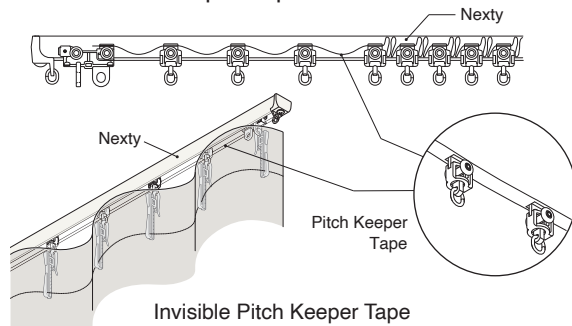

Freely revolving eye bolts allow curtain folds to neatly settle into each other.

Smart Wave Curtain System

Invisible Pitch Keeper Tape

Invisible Pitch Keeper Tape

By connecting the roller and the pitch keeper tape, it can create a beautiful curtain wave. The pitch keeper tape fits inside the track for a clean look.

Curtain Stopper (Option)

The Curtain Stopper (PAT.P) makes it possible to keep curtains open to their widest extent. Even curtains that tend to close because of the material of the curtain fabric.

*Ceiling attachment is impossible.

End Cap M—Curtain returns that excel by design

With the End Cap M design, the end cap is installed by inserting from the front. That means easy rail installation even right up against a wall or air conditioner.

Double Bracket

LT Double Bracket

This bracket hangs the curtain higher than regular brackets. Because the top of the curtain is positioned higher than usual, very little light filters into the room. A screw hole is provided on the bottom of the bracket to enable easy installation on a window frame close to the ceiling.