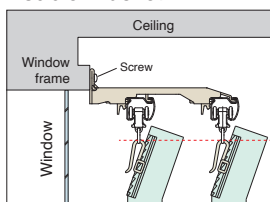

*Rail must be installed 6 mm (.24") from the back wall.

Return specifications include designs that shut out external light. Cap M come in two colors—silver and pearl beige.

Pearl Beige

LT Double Bracket / LT Extra Single Bracket

Double Bracket

LT Double Bracket

This bracket hangs the curtain higher than regular brackets. Because the top of the curtain is positioned higher than usual, very little light filters into the room. A screw hole is provided on the bottom of the bracket to enable easy installation on a window frame close to the ceiling.