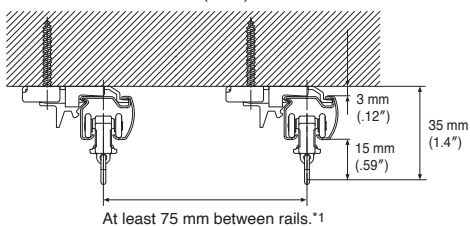

Bracket Installation Interval and Allowable Curtain Load

Installation and Caps Dimensions

Ceiling Attachment

Direct attachment

Ceiling Single Bracket
Bracket width = 27 mm (1.1")

Ceiling Double Bracket
Bracket width = 19 mm (.75")

Ceiling Attachment (for Wave Style)

Ceiling Single Bracket (for Double)
Bracket width = 27 mm (1.1")

*1 Adjust to fit the curtain.

Wall Attachment

Single Bracket

Bracket width = 18 mm (.71")

Extra Single Bracket

Bracket width = 18 mm (.71")

LT Extra Single Bracket

Bracket width = 35 mm (1.4")

Double Bracket

Bracket width = 18 mm (.71")

LT Double Bracket

Bracket width = 35 mm (1.4")

NT Double Bracket