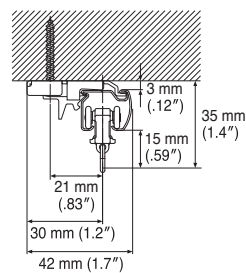

Bracket Installation Interval and Allowable Curtain Load

Installation and Caps Dimensions

Ceiling Attachment

Direct attachment

Ceiling Single Bracket
Bracket width = 27 mm (1.1")

Ceiling Double Bracket
Bracket width = 19 mm (.75")

Ceiling Attachment (for Wave Style)

Ceiling Single Bracket (for Double)
Bracket width = 27 mm (1.1")

*1 Adjust to fit the curtain.

Wall Attachment

Single Bracket

Bracket width = 18 mm (.71")

Extra Single Bracket

Bracket width = 18 mm (.71")

LT Extra Single Bracket

Bracket width = 35 mm (1.4")

Double Bracket

Bracket width = 18 mm (.71")

LT Double Bracket

Bracket width = 35 mm (1.4")

NT Double Bracket