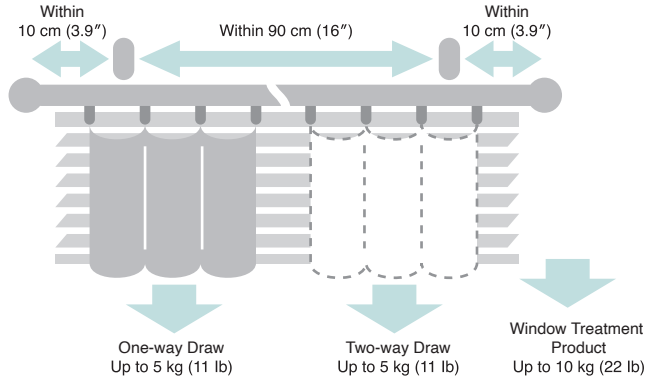

Required Number of Nexty Bracket

Rail Length	Number of Bracket
1.00 m (39")	2
1.82 m (72")	3
2.00 m (79")	3
2.73 m (107")	4
3.00 m (118")	5
4.00 m (157")	6

Multi Block (Option)

Multi Block for Nexty

Material: Acetal resin

Supplied screws: pan head small screw M4 x 12 mm (.47")

Bracket Installation Interval and Allowable Load for Curtain and Window Treatment Products

Available Window Treatment Products for Multi Block

Window Treatment Products	Allowable Size		Number of Bracket with Multi Block				
	Width (mm/in)	Height (mm/in)	2	3	4	5	
Roman Shade (Creaty)	Drum type: Single, Twin, Twin One Chain	3,900 (154)	3,000 (118)	-1,200 (47)	1,210-2,000 (48-79)	2,010-3,000 (79-118)	3,010-3,900 (119-154)
	Cord type: Single, Twin	2,400 (94)	3,000 (118)	-1,200 (47)	1,210-2,000 (48-79)	2,010-2,400 (79-94)	—
Pleated Blind (SHIORI 25)	Twin One Chain	2,000 (79)	3,000 (118)	-1,200 (47)	1,205-2,000 (47-79)	—	—
	Chain Twin	2,000 (79)	3,000 (118)	-1,200 (47)	1,205-2,000 (47-79)	—	—
	Chain	3,000 (118)	3,000 (118)	-1,200 (47)	1,205-2,000 (47-79)	2,050-3,000 (81-118)	—
	Cord Twin	2,000 (79)	3,000 (118)	-1,200 (47)	1,205-2,000 (47-79)	—	—
	Cord	2,000 (79)	3,000 (118)	-1,200 (47)	1,205-2,000 (47-79)	—	—
Venetian Blind	COLT Blind 25	3,000 (118)	3,000 (118)	-1,280 (50)	1,290-2,180 (51-86)	2,190-3,000 (86-118)	—
	Venealu 25	3,000 (118)	3,000 (118)	-1,280 (50)	1,290-2,180 (51-86)	2,190-3,000 (86-118)	—
	Slat 25	3,000 (118)	3,000 (118)	-1,280 (50)	1,290-2,180 (51-86)	2,190-3,000 (86-118)	—