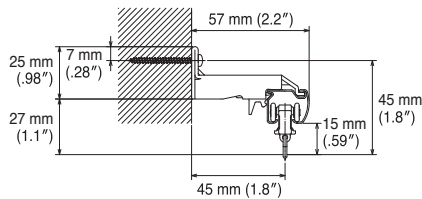

Bracket Installation Interval and Allowable Curtain Load

Installation and Caps Dimensions

Ceiling Attachment

Direct attachment

Ceiling Single Bracket
Bracket width = 27 mm (1.1")

Ceiling Double Bracket
Bracket width = 19 mm (.75")

Ceiling Attachment (for Wave Style)

Ceiling Single Bracket (for Double)
Bracket width = 27 mm (1.1")

*1 Adjust to fit the curtain.

Wall Attachment

Single Bracket

Bracket width = 18 mm (.71")

Extra Single Bracket

Bracket width = 18 mm (.71")

LT Extra Single Bracket

Bracket width = 35 mm (1.4")

Double Bracket

Bracket width = 18 mm (.71")

LT Double Bracket

Bracket width = 35 mm (1.4")

NT Double Bracket