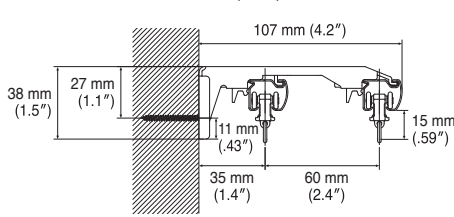

Bracket Installation Interval and Allowable Curtain Load

Installation and Caps Dimensions

Ceiling Attachment

Direct attachment

Ceiling Single Bracket
Bracket width = 27 mm (1.1")

Ceiling Double Bracket
Bracket width = 19 mm (.75")

Ceiling Attachment (for Wave Style)

Ceiling Single Bracket (for Double)
Bracket width = 27 mm (1.1")

*1 Adjust to fit the curtain.

Wall Attachment

Single Bracket

Bracket width = 18 mm (.71")

Extra Single Bracket

Bracket width = 18 mm (.71")

LT Extra Single Bracket

Bracket width = 35 mm (1.4")

Double Bracket

Bracket width = 18 mm (.71")

LT Double Bracket

Bracket width = 35 mm (1.4")

NT Double Bracket

Bracket width = 44 mm (1.7")

Extra Double Bracket

Bracket width = 18 mm (.71")

End Caps

End Cap M

Intermediate Stop

Cover Top II

Side view / Cover Top + End Cap M