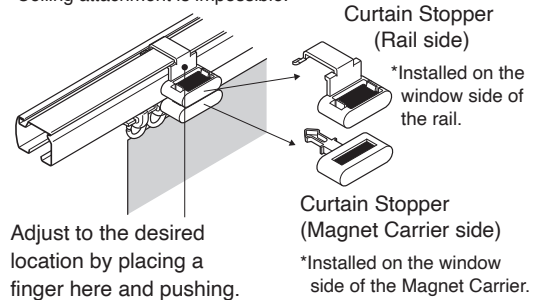

Freely revolving eye bolts allow curtain folds to neatly settle into each other.

Smart Wave Curtain System

Invisible Pitch Keeper Tape

Invisible Pitch Keeper Tape

By connecting the roller and the pitch keeper tape, it can create a beautiful curtain wave. The pitch keeper tape fits inside the track for a clean look.

Curtain Stopper (Option)

The Curtain Stopper (PAT.P) makes it possible to keep curtains open to their widest extent. Even curtains that tend to close because of the material of the curtain fabric.

*Ceiling attachment is impossible.

End Cap M—Curtain returns that excel by design

With the End Cap M design, the end cap is installed by inserting from the front. That means easy rail installation even right up against a wall or air conditioner.