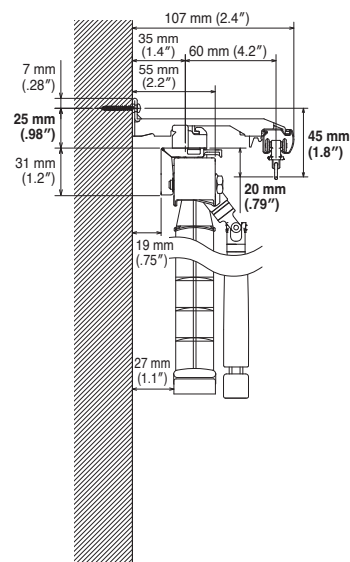

Venetian Blind (New Ceramy 25)