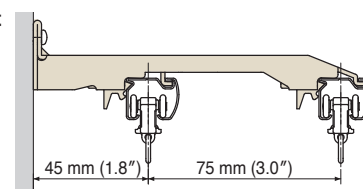

Extra Double Bracket

The Extra Double Bracket features wider spacing between rails. Additional space prevents interfering contact between curtain folds and window frame, and between the two sets of curtains.

Multi Block

Multi Block is a convenient tool: by mounting the Multi Block to the existing curtain rail bracket, the installation of the blinds, etc. behind the curtain is possible. Also, reduce the hole opening in the wall. Various options around the window is spread.