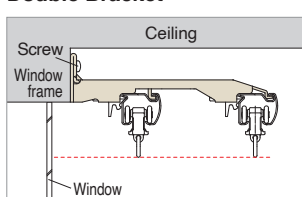

Double Bracket

LT Double Bracket

This bracket hangs the curtain higher than regular brackets. Because the top of the curtain is positioned higher than usual, very little light filters into the room. A screw hole is provided on the bottom of the bracket to enable easy installation on a window frame close to the ceiling.

NT Double Bracket

Double Bracket

NT Double Bracket

NT Double Bracket is suitable for the narrow space or in the case to be attached to the window frame, because the screw can be fixed just beside the Bracket body.