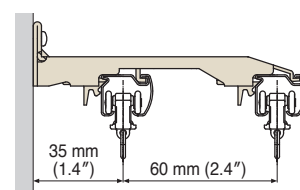

Extra Double Bracket

Double Bracket