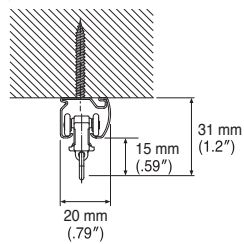

Bracket Installation Interval and Allowable Curtain Load

Installation and Caps Dimensions

Ceiling Attachment

Direct attachment

Ceiling Single Bracket
Bracket width = 27 mm (1.1")

Ceiling Double Bracket
Bracket width = 19 mm (.75")