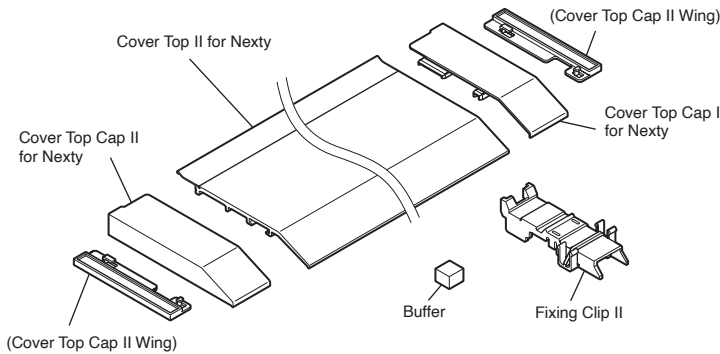

Pleated Blind (SHIORI 25)
Cord type / Cord Twin Type

Pleated Blind (SHIORI 25)
Twin One Chain type

Pleated Blind (SHIORI 25)
Chain type / Chain Twin type

Nexty Cover Top II (Option)

● Product View

● Main Body Side View