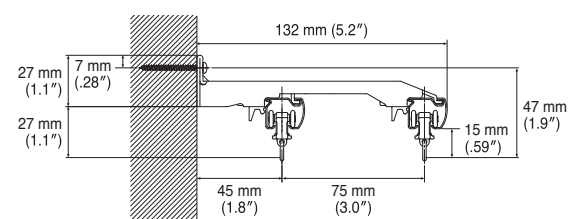

Bracket Installation Interval and Allowable Curtain Load

Installation and Caps Dimensions

Ceiling Attachment

Direct attachment

Ceiling Single Bracket
Bracket width = 27 mm (1.1")

Ceiling Double Bracket
Bracket width = 19 mm (.75")

Ceiling Attachment (for Wave Style)

Ceiling Single Bracket (for Double)
Bracket width = 27 mm (1.1")

*1 Adjust to fit the curtain.

Wall Attachment

Single Bracket

Bracket width = 18 mm (.71")

Extra Single Bracket

Bracket width = 18 mm (.71")

LT Extra Single Bracket

Bracket width = 35 mm (1.4")

Double Bracket

Bracket width = 18 mm (.71")

LT Double Bracket

Bracket width = 35 mm (1.4")

NT Double Bracket

Bracket width = 44 mm (1.7")

Extra Double Bracket

Bracket width = 18 mm (.71")

End Caps

End Cap M

Intermediate Stop

Cover Top II

Side view / Cover Top + End Cap M