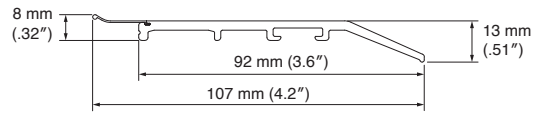

● Main Body Side View