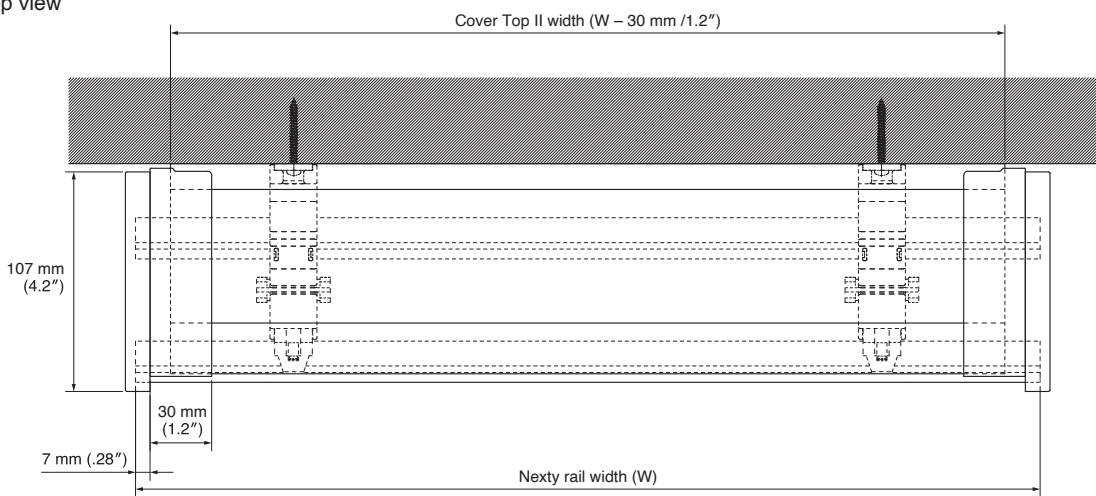

Cover Top II

Top view

Curtain Stopper