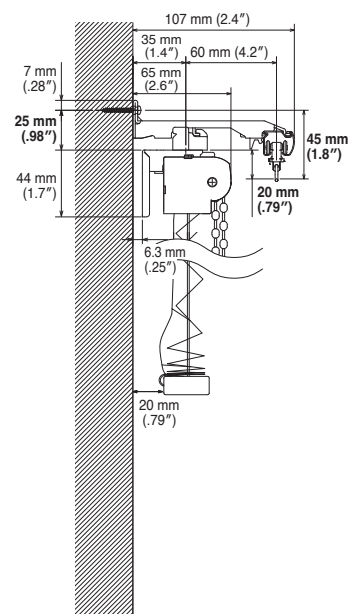

Pleated Blind (SHIORI 25)
Chain type / Chain Twin type