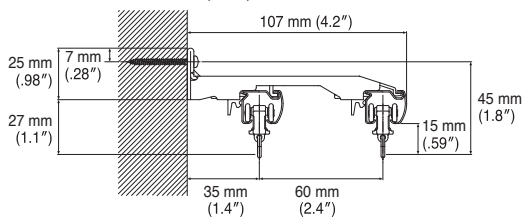

Bracket Installation Interval and Allowable Curtain Load

Installation and Caps Dimensions

Ceiling Attachment

Direct attachment

Ceiling Single Bracket
Bracket width = 27 mm (1.1")

Ceiling Double Bracket
Bracket width = 19 mm (.75")

Ceiling Attachment (for Wave Style)

Ceiling Single Bracket (for Double)
Bracket width = 27 mm (1.1")

*1 Adjust to fit the curtain.

Wall Attachment

Single Bracket

Bracket width = 18 mm (.71")

Extra Single Bracket

Bracket width = 18 mm (.71")

LT Extra Single Bracket

Bracket width = 35 mm (1.4")

Double Bracket

Bracket width = 18 mm (.71")

LT Double Bracket

Bracket width = 35 mm (1.4")

NT Double Bracket

Bracket width = 44 mm (1.7")

Extra Double Bracket

Bracket width = 18 mm (.71")

End Caps

End Cap M

Intermediate Stop

Cover Top II

Side view / Cover Top + End Cap M