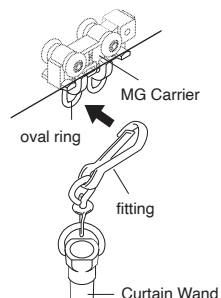

How to Use the Curtain Wand

Photo is the White (steel).

How to Install

Hook the fittings of the Curtain Wand to the oval ring of the MG Carrier.

* If the MG Carrier has two oval rings, hook the Curtain-hook to the first oval ring and the fittings of the Curtain Wand to the second oval ring.