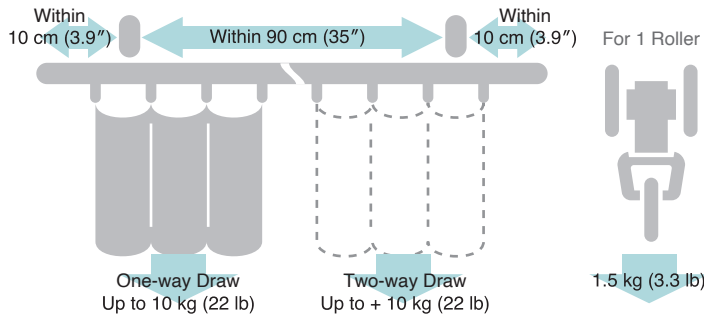

Bracket Installation Interval and Allowable Curtain Load

Installation and Caps Dimensions

Ceiling Attachment

Direct attachment

Ceiling Single Bracket
Bracket width = 27 mm (1.1")

Ceiling Double Bracket
Bracket width = 19 mm (.75")