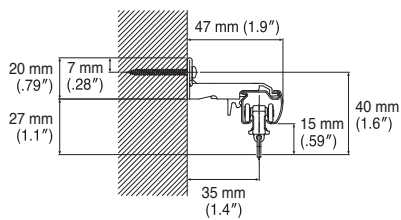

Bracket Installation Interval and Allowable Curtain Load

Installation and Caps Dimensions

Ceiling Attachment

Direct attachment

Ceiling Single Bracket
Bracket width = 27 mm (1.1")

Ceiling Double Bracket
Bracket width = 19 mm (.75")

Ceiling Attachment (for Wave Style)

Ceiling Single Bracket (for Double)
Bracket width = 27 mm (1.1")

*1 Adjust to fit the curtain.

Wall Attachment

Single Bracket

Bracket width = 18 mm (.71")

Extra Single Bracket

Bracket width = 18 mm (.71")

LT Extra Single Bracket

Bracket width = 35 mm (1.4")

Double Bracket

Bracket width = 18 mm (.71")

LT Double Bracket

Bracket width = 35 mm (1.4")

NT Double Bracket