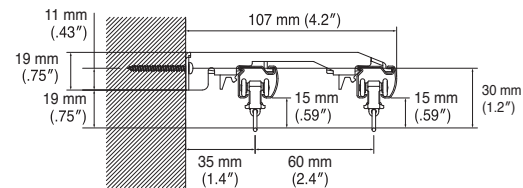

Bracket Installation Interval and Allowable Curtain Load

Installation and Caps Dimensions

Ceiling Attachment

Direct attachment

Ceiling Single Bracket
Bracket width = 27 mm (1.1")

Ceiling Double Bracket
Bracket width = 19 mm (.75")

Ceiling Attachment (for Wave Style)

Ceiling Single Bracket (for Double)
Bracket width = 27 mm (1.1")

*1 Adjust to fit the curtain.

Wall Attachment

Single Bracket

Bracket width = 18 mm (.71")

Extra Single Bracket

Bracket width = 18 mm (.71")

LT Extra Single Bracket

Bracket width = 35 mm (1.4")

Double Bracket

Bracket width = 18 mm (.71")

LT Double Bracket

Bracket width = 35 mm (1.4")

NT Double Bracket

Bracket width = 44 mm (1.7")

Extra Double Bracket

Bracket width = 18 mm (.71")

End Caps

End Cap M

Intermediate Stop

Cover Top II

Side view / Cover Top + End Cap M