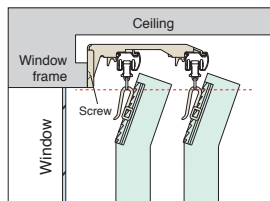

End Cap M—Curtain returns that excel by design

With the End Cap M design, the end cap is installed by inserting from the front. That means easy rail installation even right up against a wall or air conditioner.

*Rail must be installed 6 mm (.24") from the back wall.

Return specifications include designs that shut out external light. Cap M come in two colors—silver and pearl beige.

Pearl Beige

LT Double Bracket / LT Extra Single Bracket

Double Bracket

LT Double Bracket

This bracket hangs the curtain higher than regular brackets. Because the top of the curtain is positioned higher than usual, very little light filters into the room. A screw hole is provided on the bottom of the bracket to enable easy installation on a window frame close to the ceiling.

NT Double Bracket

Double Bracket

NT Double Bracket

NT Double Bracket is suitable for the narrow space or in the case to be attached to the window frame, because the screw can be fixed just beside the Bracket body. Moreover, the curtain hanging position is up, reduce the light leaking.