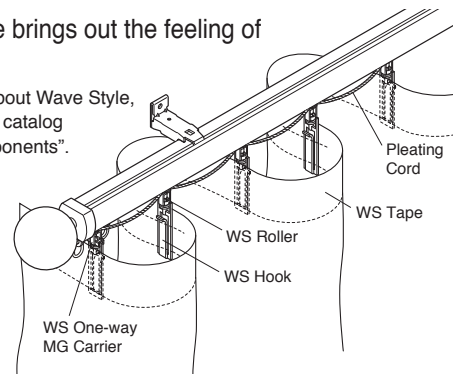

Nexty

Nexty's Unique Feature

Smooth and quiet rollers

The key— advanced roller function

Noiseless Wheel-type Roller

Reduces the noise when opening and closing the curtain.

Nexty Rollers give beautiful expression to curtain folds

Freely revolving eye bolts allow curtain folds to neatly settle into each other.

Wave Style

The Wave Style brings out the feeling of naturally fabric.

*For more details about Wave Style, please refer to the catalog "Wave Style Components".

Curtain Stopper (Option)

The Curtain Stopper (PAT.P) makes it possible to keep curtains open to their widest extent. Even curtains that tend to close because of the material of the curtain fabric.

*Ceiling attachment is impossible.

End Cap M—Curtain returns that excel by design

With the End Cap M design, the end cap is installed by inserting from the front. That means easy rail installation even right up against a wall or air conditioner.

*Rail must be installed 6 mm (.24") from the back wall.

Return specifications include designs that shut out external light. Cap M come in two colors—silver and pearl beige.