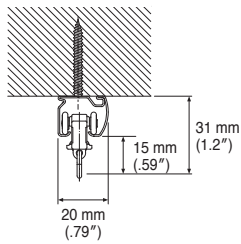

Bracket Installation Interval and Allowable Curtain Load

Installation and Caps Dimensions

Ceiling Attachment

Direct attachment

Ceiling Single Bracket
Bracket width = 27 mm (1.1")

Ceiling Double Bracket
Bracket width = 19 mm (.75")

Wall Attachment

Single Bracket
Bracket width = 18 mm (.71")

Extra Single Bracket
Bracket width = 18 mm (.71")

LT Extra Single Bracket
Bracket width = 35 mm (1.4")

Double Bracket
Bracket width = 18 mm (.71")