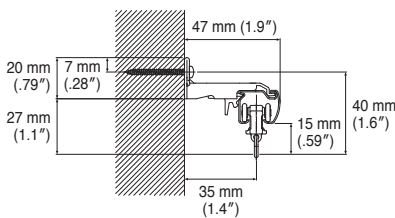

Bracket Installation Interval and Allowable Curtain Load

Installation and Caps Dimensions

Ceiling Attachment

Direct attachment

Ceiling Single Bracket
Bracket width = 27 mm (1.1")

Ceiling Double Bracket
Bracket width = 19 mm (.75")

Wall Attachment

Single Bracket
Bracket width = 18 mm (.71")

Extra Single Bracket
Bracket width = 18 mm (.71")

LT Extra Single Bracket
Bracket width = 35 mm (1.4")

Double Bracket
Bracket width = 18 mm (.71")