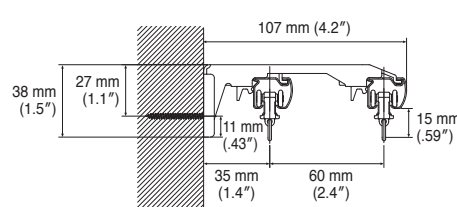

Bracket Installation Interval and Allowable Curtain Load

Installation and Caps Dimensions

Ceiling Attachment

Direct attachment

Ceiling Single Bracket
Bracket width = 27 mm (1.1")

Ceiling Double Bracket
Bracket width = 19 mm (.75")

Wall Attachment

Single Bracket
Bracket width = 18 mm (.71")

Extra Single Bracket
Bracket width = 18 mm (.71")

LT Extra Single Bracket
Bracket width = 35 mm (1.4")

Double Bracket
Bracket width = 18 mm (.71")

LT Double Bracket
Bracket width = 35 mm (1.4")

NT Double Bracket

Bracket width = 44 mm (1.7")

Extra Double Bracket

Bracket width = 18 mm (.71")

End Caps

Intermediate Stop

End Cap M