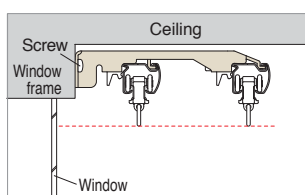

*Rail must be installed 6 mm (.24") from the back wall.

Return specifications include designs that shut out external light. Cap M come in two colors—silver and pearl beige.

Pearl Beige

LT Double Bracket / LT Extra Single Bracket

Double Bracket

LT Double Bracket

This bracket hangs the curtain higher than regular brackets. Because the top of the curtain is positioned higher than usual, very little light filters into the room. A screw hole is provided on the bottom of the bracket to enable easy installation on a window frame close to the ceiling.

NT Double Bracket

Double Bracket

NT Double Bracket

NT Double Bracket is suitable for the narrow space or in the case to be attached to the window frame, because the screw can be fixed just beside the Bracket body. Moreover, the curtain hanging position is up, reduce the light leaking.