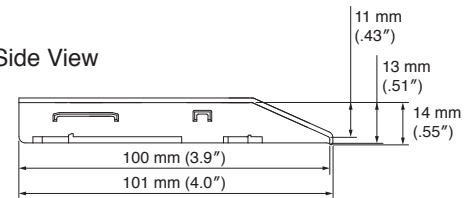

● Cap Side View