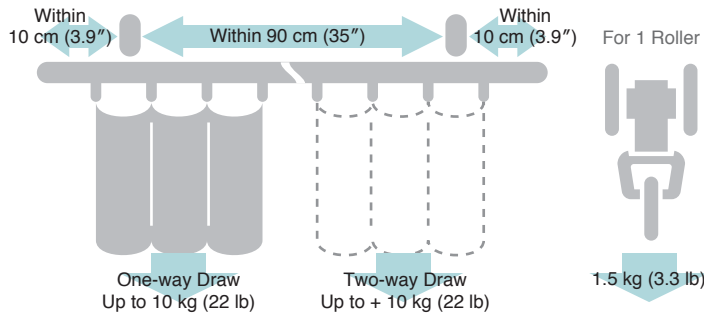

Bracket Installation Interval and Allowable Curtain Load

Installation and Caps Dimensions

Ceiling Attachment

Direct attachment

Ceiling Single Bracket
Bracket width = 27 mm (1.1")

Ceiling Double Bracket
Bracket width = 19 mm (.75")