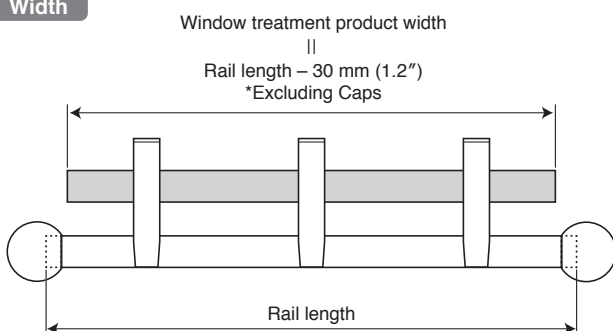

Dimensions of Window Treatment Products

Width