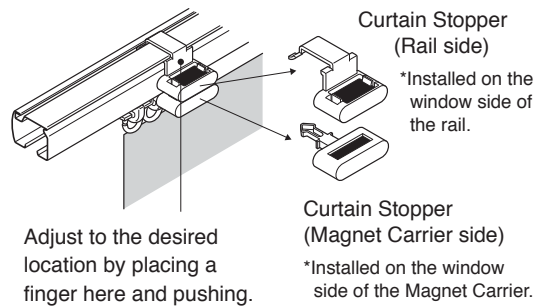

Curtain Stopper (Option)

The Curtain Stopper (PAT.P) makes it possible to keep curtains open to their widest extent. Even curtains that tend to close because of the material of the curtain fabric.

*Ceiling attachment is impossible.

End Cap M—Curtain returns that excel by design

With the End Cap M design, the end cap is installed by inserting from the front. That means easy rail installation even right up against a wall or air conditioner.