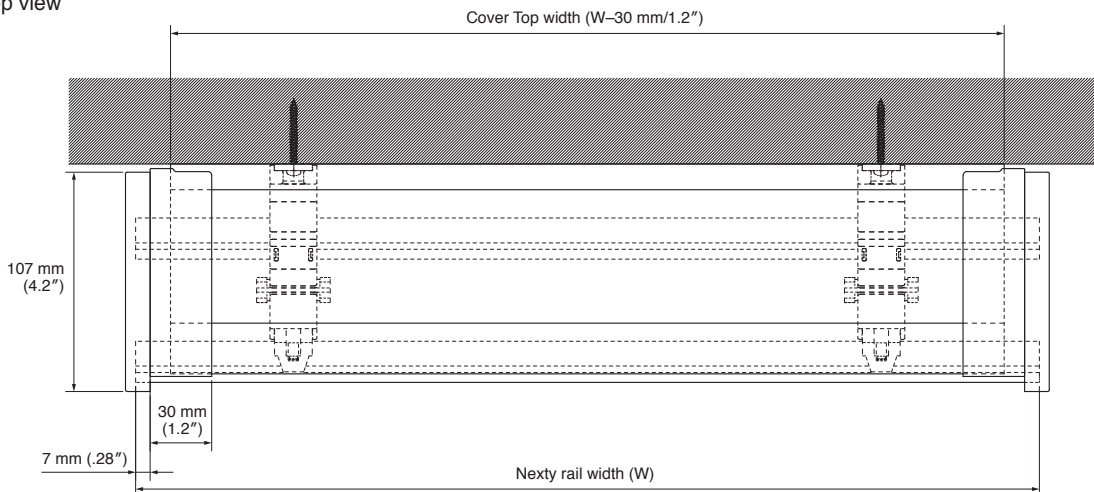

Wall Attachment

Single Bracket
Bracket width = 18 mm (.71")

Extra Single Bracket
Bracket width = 18 mm (.71")

LT Extra Single Bracket
Bracket width = 35 mm (1.4")

Double Bracket
Bracket width = 18 mm (.71")

LT Double Bracket
Bracket width = 35 mm (1.4")

NT Double Bracket

Bracket width = 44 mm (1.7")

Extra Double Bracket

Bracket width = 18 mm (.71")

End Caps

Intermediate Stop

End Cap M

Cover Top II

Side view / Cover Top + End Cap M

Top view

Curtain Stopper

Nexty Rails

Nexty Rails

Size	Product Code							
	Plain White	White Grain	Ash Grain	Natural Grain	Light Grain	Mild Grain	Medium Wood	
1.82 m (72")	03570536	03570068	30008559	03570143	03570542	30008579	03572465	
2.00 m (79")	03570537	03570069	30008560	03570144	03570543	30008580	03572466	
2.73 m (107")	03570538	03570138	30008561	03570145	03570544	30008581	03572467	
3.00 m (118")	03570539	03570139	30008562	03570146	03570545	30008582	03572468	
3.64 m (143")	03570540	03570140	30008563	03570147	03570546	30008583	03572469	
4.00 m (157")	03570541	03570141	30008564	03570148	03570547	30008584	03572470	
Curved Rail (Ordered separately) 0.40 m x 0.40 m (16" x 16")	180 mmR (7.1"R)	03570554	03570072	30008565	03570161	03570556	30008585	03572471
	240 mmR (9.5"R)	03570555	03570075	30008566	03570162	03570557	30008586	03572472