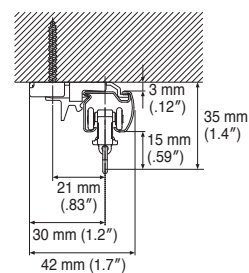

Bracket Installation Interval and Allowable Curtain Load

Installation and Caps Dimensions

Ceiling Attachment

Direct attachment

Ceiling Single Bracket
Bracket width = 27 mm (1.1")

Ceiling Double Bracket
Bracket width = 19 mm (.75")

Wall Attachment

Single Bracket
Bracket width = 18 mm (.71")

Extra Single Bracket
Bracket width = 18 mm (.71")

LT Extra Single Bracket
Bracket width = 35 mm (1.4")

Double Bracket
Bracket width = 18 mm (.71")