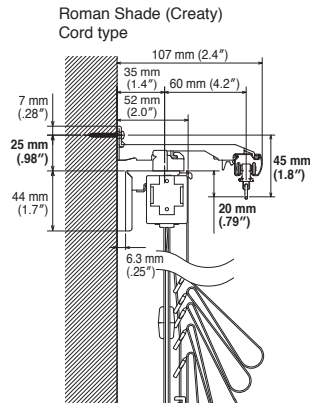

Drawing for Window Treatment Products and Nexty

Nexty Cover Top II (Option)

● Product View

● Main Body Side View

● Cap Side View

● Cap Bottom View