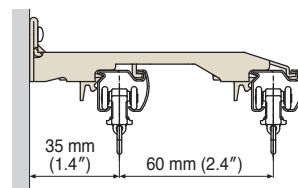

Extra Double Bracket

Extra Double Bracket