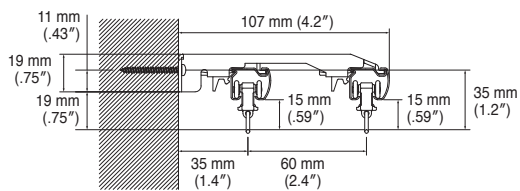

NT Double Bracket

Bracket width = 44 mm (1.7")