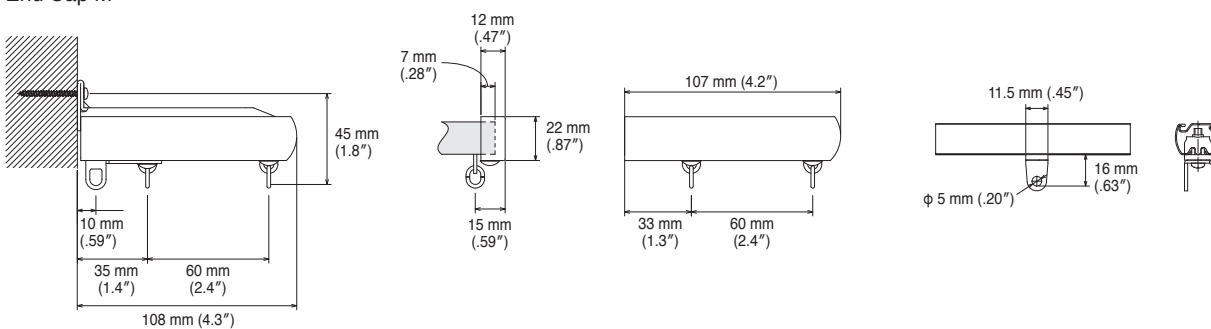

Bracket Installation Interval and Allowable Curtain Load

Installation and Caps Dimensions

Ceiling Attachment

Direct attachment

Ceiling Single Bracket
Bracket width = 27 mm (1.1")

Ceiling Double Bracket
Bracket width = 19 mm (.75")

Wall Attachment

Single Bracket
Bracket width = 18 mm (.71")

Extra Single Bracket
Bracket width = 18 mm (.71")

LT Extra Single Bracket
Bracket width = 35 mm (1.4")

Double Bracket
Bracket width = 18 mm (.71")

LT Double Bracket
Bracket width = 35 mm (1.4")

NT Double Bracket

Bracket width = 44 mm (1.7")

Extra Double Bracket

Bracket width = 18 mm (.71")

End Caps

Intermediate Stop

End Cap M