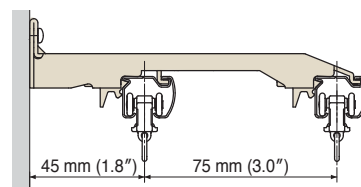

Extra Double Bracket

The Extra Double Bracket features wider spacing between rails. Additional space prevents interfering contact between curtain folds and window frame, and between the two sets of curtains.

Multi Block

Multi Block is a convenient tool: by mounting the Multi Block to the existing curtain rail bracket, the installation of the blinds, etc. behind the curtain is possible. Also, reduce the hole opening in the wall. Various options around the window is spread.