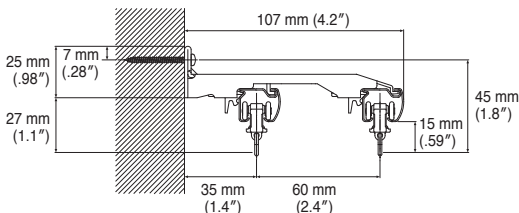

Bracket Installation Interval and Allowable Curtain Load

Installation and Caps Dimensions

Ceiling Attachment

Direct attachment

Ceiling Single Bracket
Bracket width = 27 mm (1.1")

Ceiling Double Bracket
Bracket width = 19 mm (.75")

Wall Attachment

Single Bracket
Bracket width = 18 mm (.71")

Extra Single Bracket
Bracket width = 18 mm (.71")

LT Extra Single Bracket
Bracket width = 35 mm (1.4")

Double Bracket
Bracket width = 18 mm (.71")