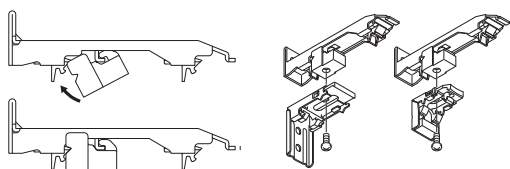

Double Bracket

LT Double Bracket

This bracket hangs the curtain higher than regular brackets. Because the top of the curtain is positioned higher than usual, very little light filters into the room. A screw hole is provided on the bottom of the bracket to enable easy installation on a window frame close to the ceiling.

Extra Double Bracket

Double Bracket

Extra Double Bracket

The Extra Double Bracket features wider spacing between rails. Additional space prevents interfering contact between curtain folds and window frame, and between the two sets of curtains.

Multi Block

Multi Block is a convenient tool: by mounting the Multi Block to the existing curtain rail bracket, the installation of the blinds, etc. behind the curtain is possible. Also, reduce the hole opening in the wall. Various options around the window is spread.

Allowable Products for Multi Block

- Roman Shades
- Pleated Blinds
- Venetian Blinds

Attachment of Multi Block

- 1 Mount the Multi Block to window side of the Nexty rail.
- 2 Attach the Bracket of window treatment products to the Multi Block and fix with the supplied screws from the bottom.