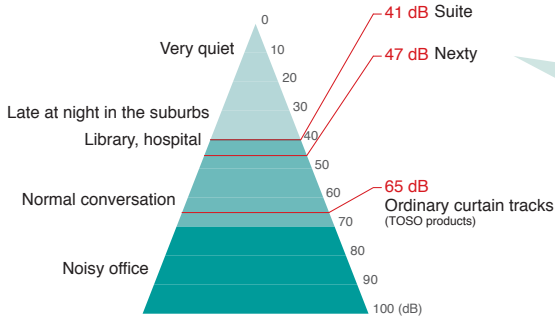

Nexty

Nexty's Unique Feature

Smooth and quiet rollers

The key— advanced roller function

Noiseless Wheel-type Roller

Reduces the noise when opening and closing the curtain.