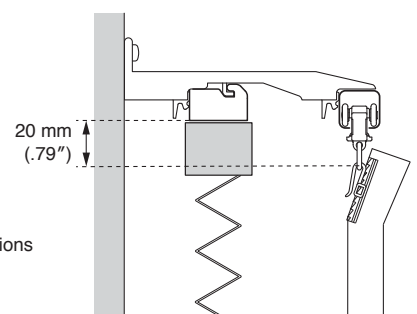

Available Bracket for Multi Block

Bracket	Window Side	Room Side	Bracket	Window Side	Room Side
Single Bracket	○	—	LT Double Bracket	×	×
Extra Single Bracket	○	—	NT Double Bracket	○	×
LT Extra Single Bracket	×	—	Ceiling Single Bracket	○	—
Double Bracket	○	×	Ceiling Double Bracket	○	○
Extra Double Bracket	○	×			

- *In the case of wall attachment, cannot be mounted the Multi Block on the indoor side (drapery side) of the Double Bracket.
- *LT Bracket cannot be mounted by reason of shape.
- *In the case of ceiling attachment, Multi Block can be mounted only either window side or room side.

Dimensions of Window Treatment Products

Width

Height

Window treatment product height base point
||
Finish length dimensions + 20 mm (.79")
*Increase 20 mm (.79") than finish length dimensions

Drawing for Window Treatment Products and Nexty