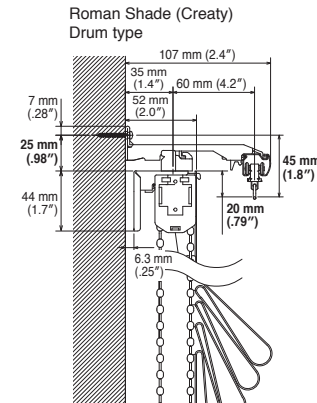

Drawing for Window Treatment Products and Nexty