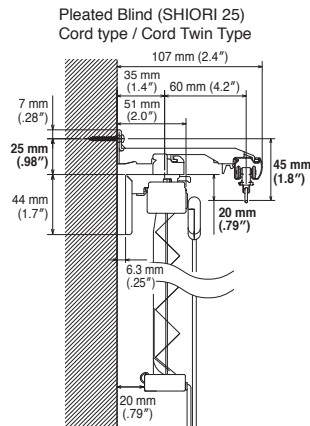

Drawing for Window Treatment Products and Nexty