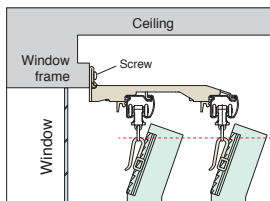

End Cap M—Curtain returns that excel by design

With the End Cap M design, the end cap is installed by inserting from the front. That means easy rail installation even right up against a wall or air conditioner.

*Rail must be installed 6 mm (.24") from the back wall.

Return specifications include designs that shut out external light. Cap M come in two colors—silver and pearl beige.

Pearl Beige

LT Double Bracket / LT Extra Single Bracket

Double Bracket

LT Double Bracket

This bracket hangs the curtain higher than regular brackets. Because the top of the curtain is positioned higher than usual, very little light filters into the room. A screw hole is provided on the bottom of the bracket to enable easy installation on a window frame close to the ceiling.