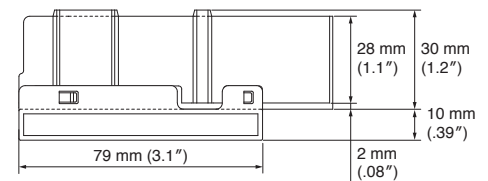

● Cap Bottom View