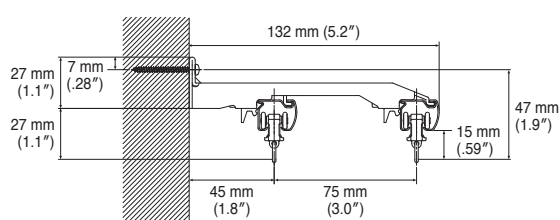

Bracket Installation Interval and Allowable Curtain Load

Installation and Caps Dimensions

Ceiling Attachment

Direct attachment

Ceiling Single Bracket
Bracket width = 27 mm (1.1")

Ceiling Double Bracket
Bracket width = 19 mm (.75")

Wall Attachment

Single Bracket
Bracket width = 18 mm (.71")

Extra Single Bracket
Bracket width = 18 mm (.71")

LT Extra Single Bracket
Bracket width = 35 mm (1.4")

Double Bracket
Bracket width = 18 mm (.71")

LT Double Bracket
Bracket width = 35 mm (1.4")

NT Double Bracket

Bracket width = 44 mm (1.7")

Extra Double Bracket

Bracket width = 18 mm (.71")

End Caps

Intermediate Stop

End Cap M