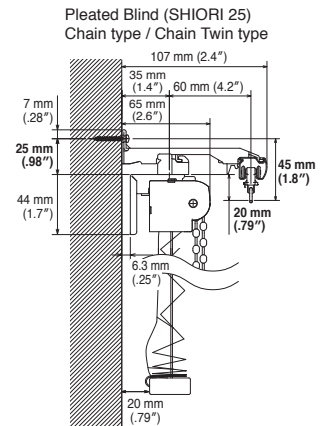

Drawing for Window Treatment Products and Nexty