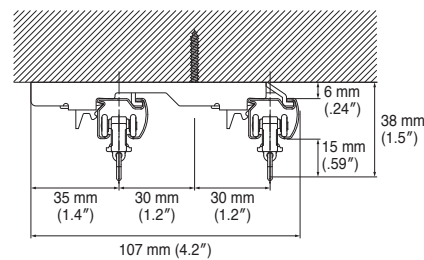

Bracket Installation Interval and Allowable Curtain Load

Installation and Caps Dimensions

Ceiling Attachment

Direct attachment

Ceiling Single Bracket
Bracket width = 27 mm (1.1")

Ceiling Double Bracket
Bracket width = 19 mm (.75")

Wall Attachment

Single Bracket
Bracket width = 18 mm (.71")

Extra Single Bracket
Bracket width = 18 mm (.71")

LT Extra Single Bracket
Bracket width = 35 mm (1.4")

Double Bracket
Bracket width = 18 mm (.71")