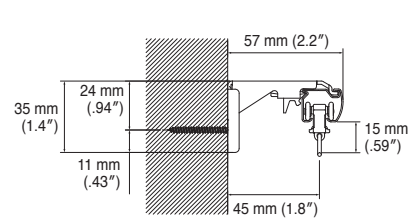

Bracket Installation Interval and Allowable Curtain Load

Installation and Caps Dimensions

Ceiling Attachment

Direct attachment

Ceiling Single Bracket
Bracket width = 27 mm (1.1")

Ceiling Double Bracket
Bracket width = 19 mm (.75")

Wall Attachment

Single Bracket
Bracket width = 18 mm (.71")

Extra Single Bracket
Bracket width = 18 mm (.71")

LT Extra Single Bracket
Bracket width = 35 mm (1.4")

Double Bracket
Bracket width = 18 mm (.71")

LT Double Bracket
Bracket width = 35 mm (1.4")

NT Double Bracket

Bracket width = 44 mm (1.7")

Extra Double Bracket

Bracket width = 18 mm (.71")

End Caps

Intermediate Stop

End Cap M