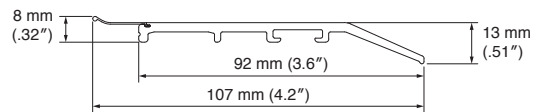

● Main Body Side View