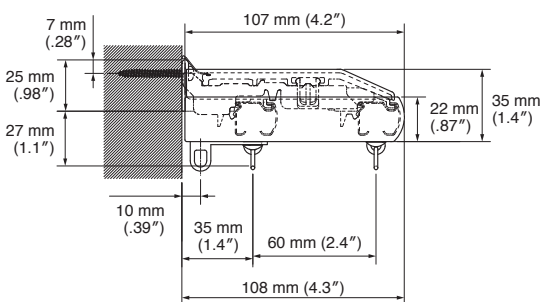

Bracket Installation Interval and Allowable Curtain Load

Installation and Caps Dimensions

Ceiling Attachment

Direct attachment

Ceiling Single Bracket
Bracket width = 27 mm (1.1")

Ceiling Double Bracket
Bracket width = 19 mm (.75")

Wall Attachment

Single Bracket
Bracket width = 18 mm (.71")

Extra Single Bracket
Bracket width = 18 mm (.71")

LT Extra Single Bracket
Bracket width = 35 mm (1.4")

Double Bracket
Bracket width = 18 mm (.71")

LT Double Bracket
Bracket width = 35 mm (1.4")

NT Double Bracket

Bracket width = 44 mm (1.7")

Extra Double Bracket

Bracket width = 18 mm (.71")

End Caps

Intermediate Stop

End Cap M

Cover Top II

Side view / Cover Top + End Cap M

Top view

Curtain Stopper

Nexty Rails

Nexty Rails

Size	Product Code							
	Plain White	White Grain	Ash Grain	Natural Grain	Light Grain	Mild Grain	Medium Wood	
1.82 m (72")	03570536	03570068	30008559	03570143	03570542	30008579	03572465	
2.00 m (79")	03570537	03570069	30008560	03570144	03570543	30008580	03572466	
2.73 m (107")	03570538	03570138	30008561	03570145	03570544	30008581	03572467	
3.00 m (118")	03570539	03570139	30008562	03570146	03570545	30008582	03572468	
3.64 m (143")	03570540	03570140	30008563	03570147	03570546	30008583	03572469	
4.00 m (157")	03570541	03570141	30008564	03570148	03570547	30008584	03572470	
Curved Rail (Ordered separately) 0.40 m x 0.40 m (16" x 16")	180 mmR (7.1"R)	03570554	03570072	30008565	03570161	03570556	30008585	03572471
	240 mmR (9.5"R)	03570555	03570075	30008566	03570162	03570557	30008586	03572472