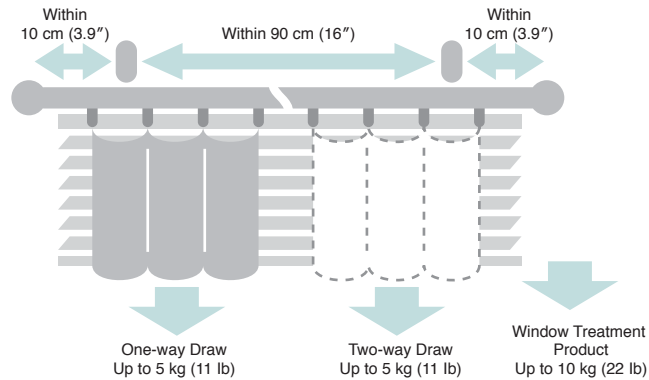

Material:
Acetal resin

Supplied screws:
pan head small screw M4 x 12 mm (.47")

Bracket Installation Interval and Allowable Load for Curtain and Window Treatment Products

Available Window Treatment Products for Multi Block