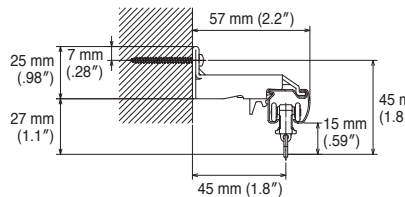

Bracket Installation Interval and Allowable Curtain Load

Installation and Caps Dimensions

Ceiling Attachment

Direct attachment

Ceiling Single Bracket
Bracket width = 27 mm (1.1")

Ceiling Double Bracket
Bracket width = 19 mm (.75")

Wall Attachment

Single Bracket
Bracket width = 18 mm (.71")

Extra Single Bracket
Bracket width = 18 mm (.71")

LT Extra Single Bracket
Bracket width = 35 mm (1.4")

Double Bracket
Bracket width = 18 mm (.71")