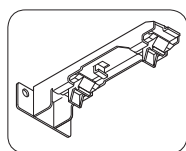

Double Bracket

LT Double Bracket

This bracket hangs the curtain higher than regular brackets. Because the top of the curtain is positioned higher than usual, very little light filters into the room. A screw hole is provided on the bottom of the bracket to enable easy installation on a window frame close to the ceiling.

NT Double Bracket

Double Bracket

NT Double Bracket

NT Double Bracket is suitable for the narrow space or in the case to be attached to the window frame, because the screw can be fixed just beside the Bracket body. Moreover, the curtain hanging position is up, reduce the light leaking.