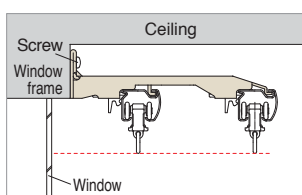

*Rail must be installed 6 mm (.24") from the back wall.

Return specifications include designs that shut out external light. Cap M come in two colors—silver and pearl beige.

Pearl Beige

LT Double Bracket / LT Extra Single Bracket

Double Bracket

LT Double Bracket

This bracket hangs the curtain higher than regular brackets. Because the top of the curtain is positioned higher than usual, very little light filters into the room. A screw hole is provided on the bottom of the bracket to enable easy installation on a window frame close to the ceiling.

NT Double Bracket

Double Bracket

NT Double Bracket

NT Double Bracket is suitable for the narrow space or in the case to be attached to the window frame, because the screw can be fixed just beside the Bracket body. Moreover, the curtain hanging position is up, reduce the light leaking.