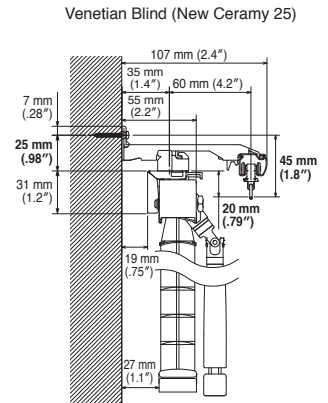

Drawing for Window Treatment Products and Nexty