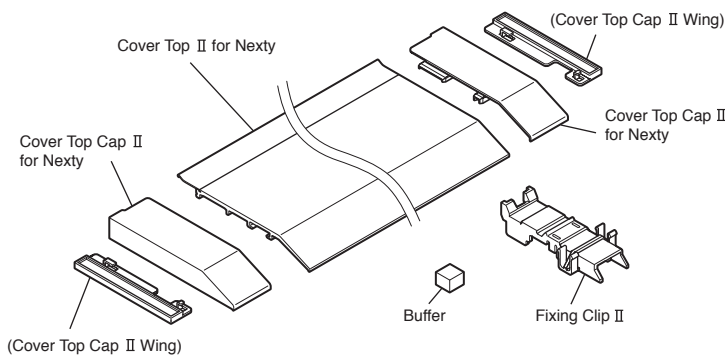

Nexty Cover Top II (Option)

● Product View