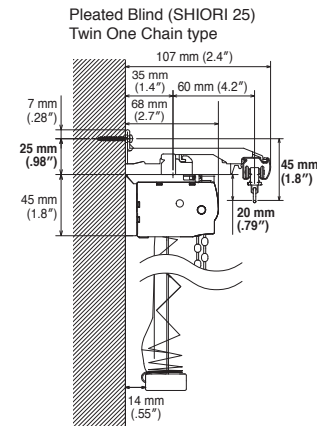

Drawing for Window Treatment Products and Nexty