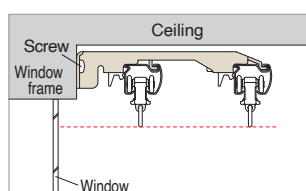

*Purchase the Side Magnet Carrier separately.

Intermediate Stop (Option)

By setting the Intermediate Stop in the desired position, possible to freely style the curtains.

Curtains can be fixed in the desired position with one rail. The side by side windows fit neatly with just one rail. You can either keep the curtains in place or use magnet rollers to open and close curtains. Easy to install as it is an add-on option.

LT Double Bracket

Double Bracket

LT Double Bracket

This bracket hangs the curtain higher than regular brackets. Because the top of the curtain is positioned higher than usual, very little light filters into the room. A screw hole is provided on the bottom of the bracket to enable easy installation on a window frame close to the ceiling.

NT Double Bracket

Double Bracket

NT Double Bracket

NT Double Bracket is suitable for the narrow space or in the case to be attached to the window frame, because the screw can be fixed just beside the Bracket body. Moreover, the curtain hanging position is up, reduce the light leaking.