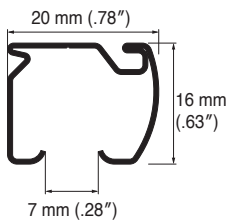

Double Bracket
Bracket width = 18 mm (.71")

LT Double Bracket *
Bracket width = 35 mm (1.4")

NT Double Bracket *
Bracket width = 44 mm (1.7")

* For attach it to the ceiling, keep the ceiling and the top of the bracket at least 10 mm apart.

Ceiling Attachment

Ceiling Double Bracket
Bracket width = 23 mm (.91")

End Caps

End Cap A

End Cap M (Single)

End Cap M (Double)

End Cap M Installation Dimensions

End Cap M (Single)

End Cap M (Double)

Legato Uni Rails

Legato Uni Rails

Size	Product Code		
	White	Gray	Black
1.13 m (44")	30018451	30018486	30018521
2.03 m (80")	30018452	30018487	30018522
3.03 m (119")	30018453	30018488	30018523
4.03 m (159")	30018454	30018489	30018524

Nexty Rails

Size	Product Code		
	Plain White	Gray	Black
2.00 m (79")	03570537	30018557	03500020
3.00 m (118")	03570539	30018559	03570158
4.00 (158")	03570541	30018560	03570160

*For the rail of the window side, Nexty is used.