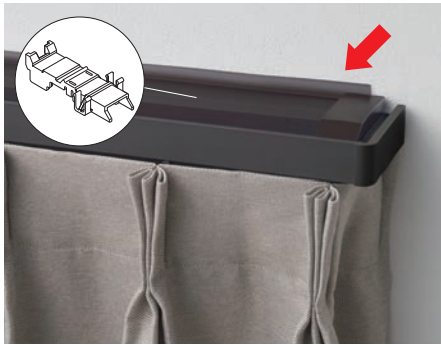

Cover Top II (Option)

Easy to install with fixing clips.

Color Lineup

Color Combination

Legato Uni	Nexty	Cover Top II
White	Plain White	White
Gray	Gray	Dark brown
Black	Black	Dark brown