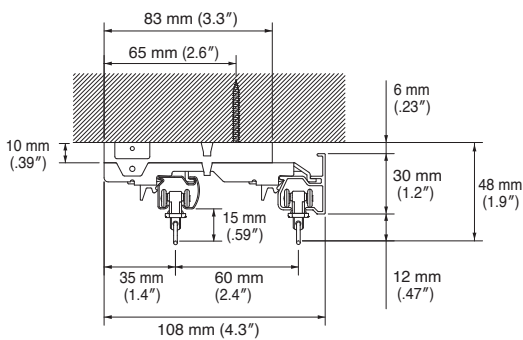

Bracket Installation Interval and Allowable Curtain Load

Installation and Cap Dimensions

Wall Attachment

Extra Single Bracket
Bracket width = 18 mm (.71")

LT Extra Single Bracket *
Bracket width = 35 mm (1.4")

Double Bracket
Bracket width = 18 mm (.71")

LT Double Bracket *
Bracket width = 35 mm (1.4")

NT Double Bracket *
Bracket width = 44 mm (1.7")

* For attach it to the ceiling, keep the ceiling and the top of the bracket at least 10 mm apart.

Ceiling Attachment

Ceiling Double Bracket
Bracket width = 23 mm (.91")

End Caps

End Cap A

End Cap M (Single)

End Cap M (Double)

End Cap M Installation Dimensions

End Cap M (Single)