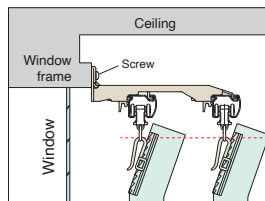

*Ceiling attachment is impossible.

Adjust to the desired location by placing a finger here and pushing.

Side Magnet Carrier (Option)

Multi-magnet function (optional) allows you to open and close the curtain from both sides of the rail. Even floor height windows allow people to enter and exit smoothly.

*Purchase the Side Magnet Carrier separately.

Intermediate Stop (Option)

By setting the Intermediate Stop in the desired position, possible to freely style the curtains.

Curtains can be fixed in the desired position with one rail. The side by side windows fit neatly with just one rail. You can either keep the curtains in place or use magnet rollers to open and close curtains. Easy to install as it is an add-on option.

LT Double Bracket

Double Bracket

LT Double Bracket

This bracket hangs the curtain higher than regular brackets. Because the top of the curtain is positioned higher than usual, very little light filters into the room. A screw hole is provided on the bottom of the bracket to enable easy installation on a window frame close to the ceiling.