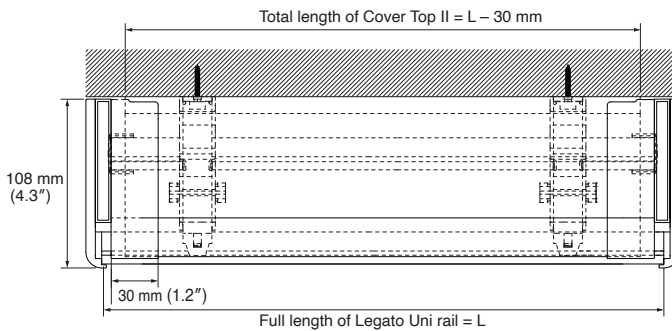

Cover Top II (Option)

● Product View

● Main Body Side View

● Cap Side View

● Cap Bottom View

● Top View

● Installation dimension

Cut dimensions when using Cover Top II Joint = $(L \div 2) - 20$ mm

Legato Uni Cover Top II Set

Size	Product Code	
	White	Dark brown
2.00 m (79")	30009110	30009112
3.00 m (118")	30009116	30009118

*Set Contents Cover Top II (1 piece), Cover Top Fixing Clip II (2.03m/79" or less = 3 pieces, 2.04m/80" - 3.03m/119" = 5 pieces), Cap II (1 pair)