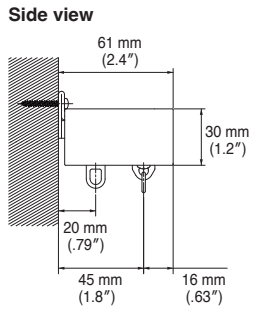

Double Bracket
Bracket width = 18 mm (.71")

LT Double Bracket *
Bracket width = 35 mm (1.4")

NT Double Bracket *
Bracket width = 44 mm (1.7")

* For attach it to the ceiling, keep the ceiling and the top of the bracket at least 10 mm apart.

Ceiling Attachment

Ceiling Double Bracket
Bracket width = 23 mm (.91")

End Caps

End Cap A

End Cap M (Single)

End Cap M (Double)

End Cap M Installation Dimensions

End Cap M (Single)

End Cap M (Double)

Legato Uni Rails

Legato Uni Rails

Size	Product Code		
	White	Gray	Black
1.13 m (44")	30018451	30018486	30018521
2.03 m (80")	30018452	30018487	30018522
3.03 m (119")	30018453	30018488	30018523
4.03 m (159")	30018454	30018489	30018524