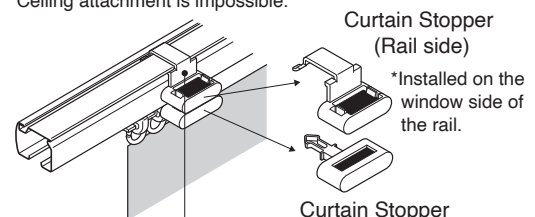

Curtain Stopper (Option)

Without stopper

With stopper

The Curtain Stopper (PAT.P) makes it possible to keep curtains open to their widest extent. Even curtains that tend to close because of the material of the curtain fabric.

*Ceiling attachment is impossible.

Adjust to the desired location by placing a finger here and pushing.

Side Magnet Carrier (Option)

Multi-magnet function (optional) allows you to open and close the curtain from both sides of the rail. Even floor height windows allow people to enter and exit smoothly.

*Purchase the Side Magnet Carrier separately.

Intermediate Stop (Option)

By setting the Intermediate Stop in the desired position, possible to freely style the curtains.

Curtains can be fixed in the desired position with one rail. The side by side windows fit neatly with just one rail. You can either keep the curtains in place or use magnet rollers to open and close curtains. Easy to install as it is an add-on option.