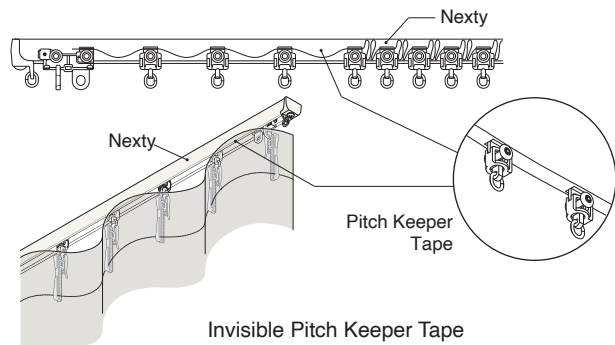

Freely revolving eye bolts allow curtain folds to neatly settle into each other.

Smart Wave Curtain System

The Smart Wave brings out the feeling of naturally fabric.

Invisible Pitch Keeper Tape

By connecting the roller and the pitch keeper tape, it can create a beautiful curtain wave. The pitch keeper tape fits inside the track for a clean look.

*Ceiling attachment is impossible.

Adjust to the desired location by placing a finger here and pushing.

Side Magnet Carrier (Option)

Multi-magnet function (optional) allows you to open and close the curtain from both sides of the rail. Even floor height windows allow people to enter and exit smoothly.

LT Double Bracket

Double Bracket

LT Double Bracket

This bracket hangs the curtain higher than regular brackets. Because the top of the curtain is positioned higher than usual, very little light filters into the room. A screw hole is provided on the bottom of the bracket to enable easy installation on a window frame close to the ceiling.

NT Double Bracket

Double Bracket

NT Double Bracket

NT Double Bracket is suitable for the narrow space or in the case to be attached to the window frame, because the screw can be fixed just beside the Bracket body. Moreover, the curtain hanging position is up, reduce the light leaking.