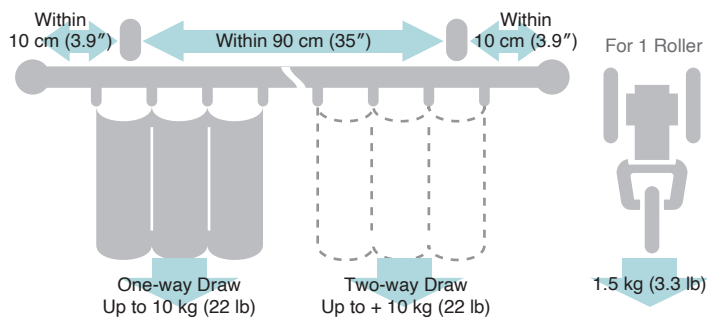

Materials and Finishes

Parts	Material	Finish
Rail	Aluminum alloy extrusion material	Olefin resin coating film wrapping: White, Gray, Vinyl Chloride Resin coating film wrapping: Black
End Cap A	Aluminum die casting	White, Gray, Black
End Cap M	Aluminum die casting	White, Gray, Black

Parts	Material	Finish	
Bracket	Body	Steel	Plain White, Gray, Black
	Hook	Polyacetal	—————
Roller	Plate	Hard polyethylene	—————
	Wheel	Polyester elastomer	
	Oval ring	Stainless steel	
Cover Top II	Body	Polystyrene resin	White, Dark brown
	Cap	Polystyrene resin	White, Dark brown
	Fixing clip	Acetal resin	—————

Bracket Installation Interval and Allowable Curtain Load