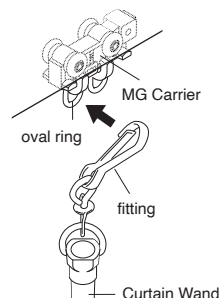

*Purchase the Side Magnet Carrier separately.

Intermediate Stop (Option)

By setting the Intermediate Stop in the desired position, possible to freely style the curtains.

Curtains can be fixed in the desired position with one rail. The side by side windows fit neatly with just one rail. You can either keep the curtains in place or use magnet rollers to open and close curtains. Easy to install as it is an add-on option.

How to Use the Curtain Wand

Photo is the White (steel).

How to Install

Hook the fittings of the Curtain Wand to the oval ring of the MG Carrier.

* If the MG Carrier has two oval rings, hook the Curtain-hook to the first oval ring and the fittings of the Curtain Wand to the second oval ring.