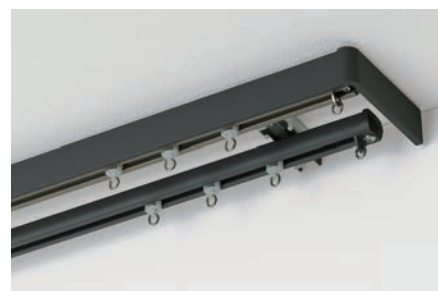

*Ceiling attachment is impossible.

Adjust to the desired location by placing a finger here and pushing.

Side Magnet Carrier (Option)

Multi-magnet function (optional) allows you to open and close the curtain from both sides of the rail. Even floor height windows allow people to enter and exit smoothly.

LT Double Bracket

Double Bracket

LT Double Bracket

This bracket hangs the curtain higher than regular brackets. Because the top of the curtain is positioned higher than usual, very little light filters into the room. A screw hole is provided on the bottom of the bracket to enable easy installation on a window frame close to the ceiling.

NT Double Bracket

Double Bracket

NT Double Bracket

NT Double Bracket is suitable for the narrow space or in the case to be attached to the window frame, because the screw can be fixed just beside the Bracket body. Moreover, the curtain hanging position is up, reduce the light leaking.

Ceiling Double Bracket with Spacer

In the case of a small window on a small wall or a tall window, using a ceiling bracket and special spacer to attach it perfectly against the ceiling. Hang curtains from the ceiling to create the illusion of high ceilings.