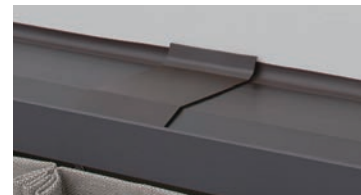

Cover Top II (Option)

Easy to install with fixing clips.

Color Lineup

Color Combination

Legato Uni	Nexty	Cover Top II
White	Plain White	White
Gray	Gray	Dark brown
Black	Black	Dark brown

Reduces light leakage and increases energy saving effects

*It has no complete blackout effect.

Installing the Cover Top II stops air flow and external light from above curtains and helps to lower heating and cooling bills. Covers come in either white or dark brown. Installing a Cover Top II greatly reduces the amount of external light leaking in over the top and from around the sides of curtains.

*Cover Top II does not block all external light.

By using the Cover Top II Joint, it can also be used with rails over 3.00 m.

For wide window rails, two Cover Top II units can be connected together.

Seamless End Cap Design

The joint between the cap and rail is rounded to create a beautiful, integrated look.

Refined Rail Design

The front of the rail has a matte film finish.
The rail body is also the same color as the front of the rail.