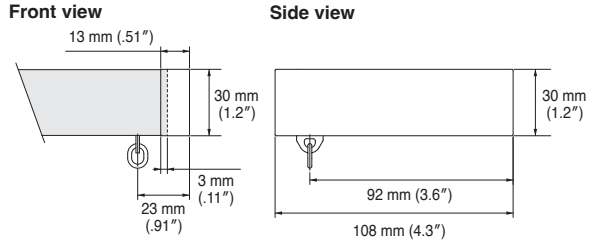

Double Bracket
Bracket width = 18 mm (.71")

LT Double Bracket *
Bracket width = 35 mm (1.4")

NT Double Bracket *
Bracket width = 44 mm (1.7")

* For attach it to the ceiling, keep the ceiling and the top of the bracket at least 10 mm apart.

Ceiling Attachment

Ceiling Double Bracket
Bracket width = 23 mm (.91")

End Caps

End Cap A

End Cap M (Single)

End Cap M (Double)

End Cap M Installation Dimensions

End Cap M (Single)