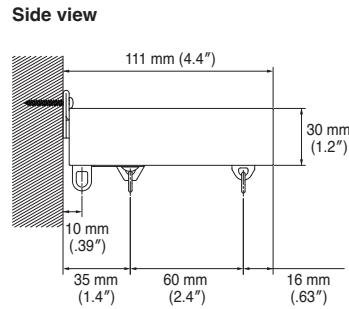

Double Bracket
Bracket width = 18 mm (.71")

LT Double Bracket *
Bracket width = 35 mm (1.4")

NT Double Bracket *
Bracket width = 44 mm (1.7")

* For attach it to the ceiling, keep the ceiling and the top of the bracket at least 10 mm apart.

Ceiling Attachment

Ceiling Double Bracket
Bracket width = 23 mm (.91")

End Caps

End Cap A

End Cap M (Single)

End Cap M (Double)

End Cap M Installation Dimensions

End Cap M (Single)

End Cap M (Double)

Legato Uni Rails

Legato Uni Rails

Size	Product Code		
	White	Gray	Black
1.13 m (44")	30018451	30018486	30018521
2.03 m (80")	30018452	30018487	30018522
3.03 m (119")	30018453	30018488	30018523
4.03 m (159")	30018454	30018489	30018524