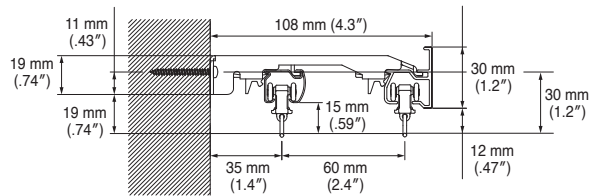

Bracket Installation Interval and Allowable Curtain Load

Installation and Cap Dimensions

Wall Attachment

Extra Single Bracket
Bracket width = 18 mm (.71")

LT Extra Single Bracket *
Bracket width = 35 mm (1.4")

Double Bracket
Bracket width = 18 mm (.71")

LT Double Bracket *
Bracket width = 35 mm (1.4")

NT Double Bracket *
Bracket width = 44 mm (1.7")

* For attach it to the ceiling, keep the ceiling and the top of the bracket at least 10 mm apart.

Ceiling Attachment

Ceiling Double Bracket
Bracket width = 23 mm (.91")

End Caps

End Cap A

End Cap M (Single)

End Cap M (Double)

End Cap M Installation Dimensions

End Cap M (Single)