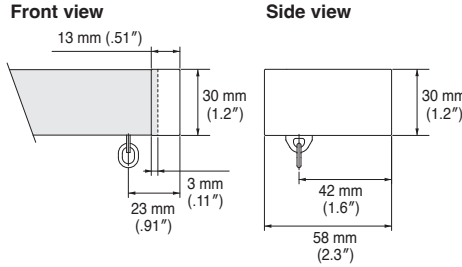

Double Bracket
Bracket width = 18 mm (.71")

LT Double Bracket *
Bracket width = 35 mm (1.4")

NT Double Bracket *
Bracket width = 44 mm (1.7")

* For attach it to the ceiling, keep the ceiling and the top of the bracket at least 10 mm apart.

Ceiling Attachment

Ceiling Double Bracket
Bracket width = 23 mm (.91")

End Caps

End Cap A

End Cap M (Single)

End Cap M (Double)

End Cap M Installation Dimensions

End Cap M (Single)

End Cap M (Double)

Legato Uni Rails

Legato Uni Rails

Size	Product Code		
	White	Gray	Black
1.13 m (44")	30018451	30018486	30018521
2.03 m (80")	30018452	30018487	30018522
3.03 m (119")	30018453	30018488	30018523
4.03 m (159")	30018454	30018489	30018524