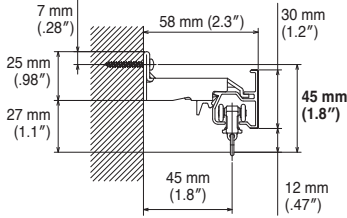

Bracket Installation Interval and Allowable Curtain Load

Installation and Cap Dimensions

Wall Attachment

Extra Single Bracket
Bracket width = 18 mm (.71")

LT Extra Single Bracket *
Bracket width = 35 mm (1.4")

Double Bracket
Bracket width = 18 mm (.71")

LT Double Bracket *
Bracket width = 35 mm (1.4")

NT Double Bracket *
Bracket width = 44 mm (1.7")

* For attach it to the ceiling, keep the ceiling and the top of the bracket at least 10 mm apart.