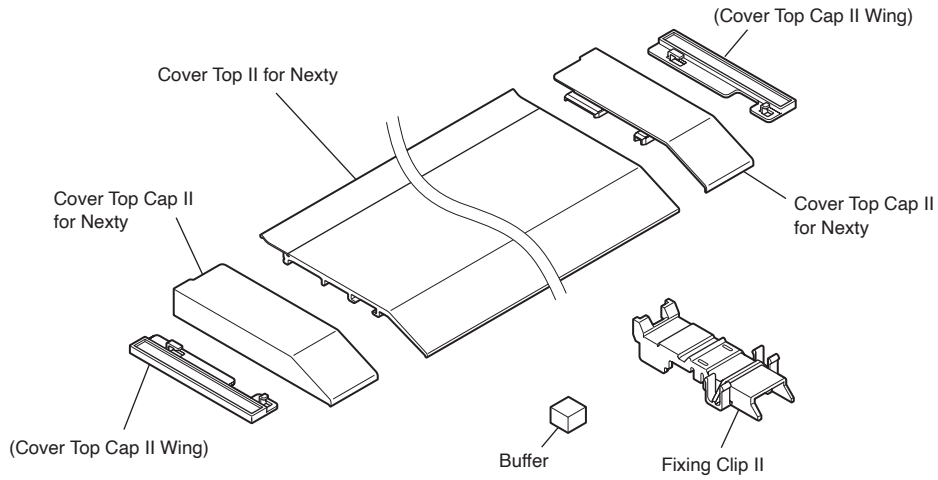

Cover Top II (Option)

● Product View