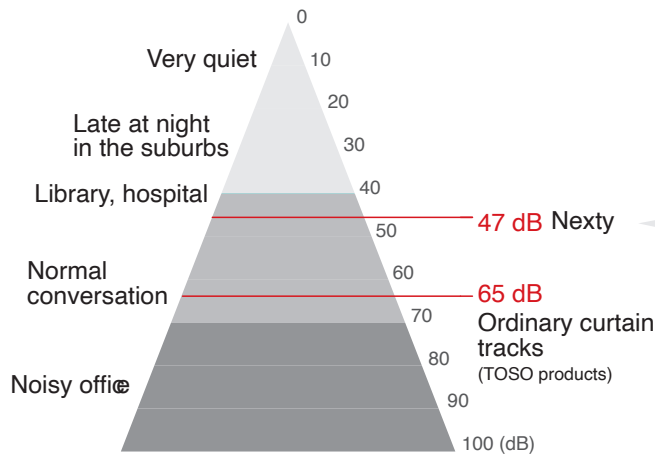

Legato Uni

Legato Uni's Unique Feature

Smooth and quiet rollers

The key—
advanced roller function

Noiseless Wheel-type Roller

Reduces the noise when opening and closing the curtain.