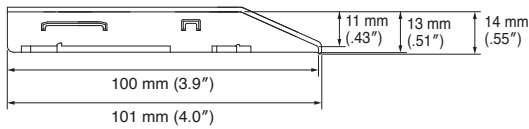

Nexty Rails

Size	Product Code		
	Plain White	Gray	Black
2.00 m (79")	03570537	30018557	03500020
3.00 m (118")	03570539	30018559	03570158
4.00 (158")	03570541	30018560	03570160

*For the rail of the window side, Nexty is used.

Cover Top II (Option)

● Product View

● Main Body Side View

● Cap Side View

● Cap Bottom View

● Top View

● Installation dimension

Cut dimensions when using Cover Top II Joint = $(L \div 2) - 20$ mm

Legato Uni Cover Top II Set

Size	Product Code	
	White	Dark brown
2.00 m (79")	30009110	30009112
3.00 m (118")	30009116	30009118

*Set Contents Cover Top II (1 piece), Cover Top Fixing Clip II (2.03m/79" or less = 3 pieces, 2.04m/80" - 3.03m/119" = 5 pieces), Cap II (1 pair)