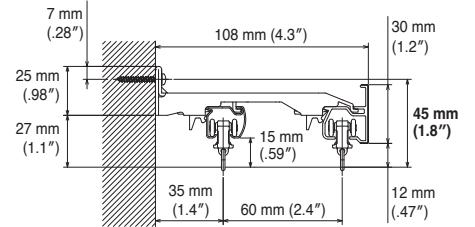

Bracket Installation Interval and Allowable Curtain Load

Installation and Cap Dimensions

Wall Attachment

Extra Single Bracket
Bracket width = 18 mm (.71")

LT Extra Single Bracket *
Bracket width = 35 mm (1.4")

Double Bracket
Bracket width = 18 mm (.71")

LT Double Bracket *
Bracket width = 35 mm (1.4")

NT Double Bracket *
Bracket width = 44 mm (1.7")

* For attach it to the ceiling, keep the ceiling and the top of the bracket at least 10 mm apart.

Ceiling Attachment

Ceiling Double Bracket
Bracket width = 23 mm (.91")

End Caps

End Cap A

End Cap M (Single)

End Cap M (Double)

End Cap M Installation Dimensions

End Cap M (Single)