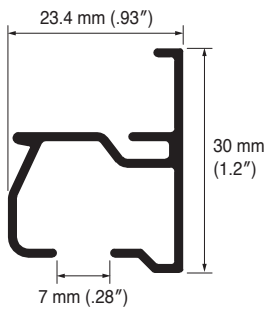

Double Bracket
Bracket width = 18 mm (.71")

LT Double Bracket *
Bracket width = 35 mm (1.4")

NT Double Bracket *
Bracket width = 44 mm (1.7")

* For attach it to the ceiling, keep the ceiling and the top of the bracket at least 10 mm apart.

Ceiling Attachment

Ceiling Double Bracket
Bracket width = 23 mm (.91")

End Caps

End Cap A

End Cap M (Single)

End Cap M (Double)

End Cap M Installation Dimensions

End Cap M (Single)

End Cap M (Double)

Legato Uni Rails

Legato Uni Rails

Size	Product Code		
	White	Gray	Black
1.13 m (44")	30018451	30018486	30018521
2.03 m (80")	30018452	30018487	30018522
3.03 m (119")	30018453	30018488	30018523
4.03 m (159")	30018454	30018489	30018524

Nexty Rails

Size	Product Code		
	Plain White	Gray	Black
2.00 m (79")	03570537	30018557	03500020
3.00 m (118")	03570539	30018559	03570158
4.00 (158")	03570541	30018560	03570160

*For the rail of the window side, Nexty is used.