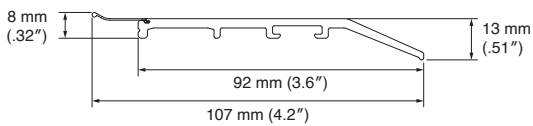

Nexty Rails

Size	Product Code		
	Plain White	Gray	Black
2.00 m (79")	03570537	30018557	03500020
3.00 m (118")	03570539	30018559	03570158
4.00 (158")	03570541	30018560	03570160

*For the rail of the window side, Nexty is used.

Cover Top II (Option)

● Product View

● Main Body Side View

● Cap Side View

● Cap Bottom View

● Top View

● Installation dimension

Cut dimensions when using Cover Top II Joint = $(L \div 2) - 20$ mm