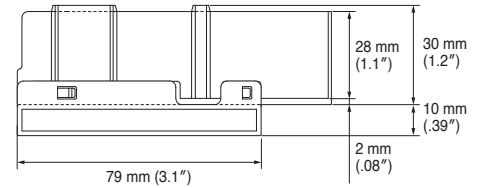

Cover Top II (Option)

● Product View

● Main Body Side View

● Cap Side View

● Cap Bottom View

● Top View

● Installation dimension

Cut dimensions when using Cover Top II Joint = $(L \div 2) - 20$ mm