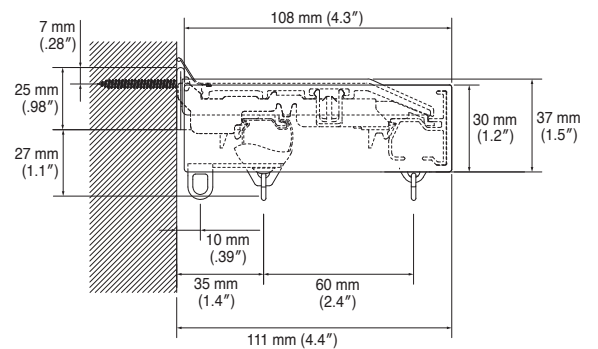

Cover Top II (Option)

● Product View

● Main Body Side View

● Cap Side View

● Cap Bottom View

● Top View

● Installation dimension

Cut dimensions when using Cover Top II Joint = $(L \div 2) - 20$ mm

Legato Uni Cover Top II Set

Size	Product Code	
	White	Dark brown
2.00 m (79")	30009110	30009112
3.00 m (118")	30009116	30009118

*Set Contents Cover Top II (1 piece), Cover Top Fixing Clip II (2.03m/79" or less = 3 pieces, 2.04m/80" - 3.03m/119" = 5 pieces), Cap II (1 pair)