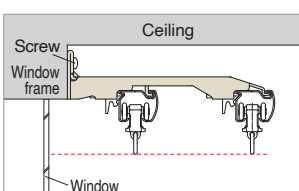

*Purchase the Side Magnet Carrier separately.

Intermediate Stop (Option)

By setting the Intermediate Stop in the desired position, possible to freely style the curtains.

Curtains can be fixed in the desired position with one rail. The side by side windows fit neatly with just one rail. You can either keep the curtains in place or use magnet rollers to open and close curtains. Easy to install as it is an add-on option.

LT Double Bracket

Double Bracket

LT Double Bracket

This bracket hangs the curtain higher than regular brackets. Because the top of the curtain is positioned higher than usual, very little light filters into the room. A screw hole is provided on the bottom of the bracket to enable easy installation on a window frame close to the ceiling.

NT Double Bracket

Double Bracket

NT Double Bracket

NT Double Bracket is suitable for the narrow space or in the case to be attached to the window frame, because the screw can be fixed just beside the Bracket body. Moreover, the curtain hanging position is up, reduce the light leaking.