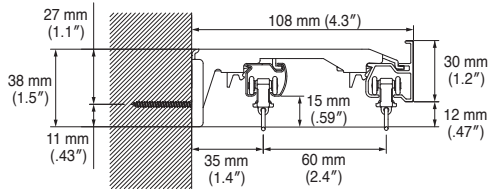

Bracket Installation Interval and Allowable Curtain Load

Installation and Cap Dimensions

Wall Attachment

Extra Single Bracket
Bracket width = 18 mm (.71")

LT Extra Single Bracket *
Bracket width = 35 mm (1.4")

Double Bracket
Bracket width = 18 mm (.71")

LT Double Bracket *
Bracket width = 35 mm (1.4")

NT Double Bracket *
Bracket width = 44 mm (1.7")

* For attach it to the ceiling, keep the ceiling and the top of the bracket at least 10 mm apart.

Ceiling Attachment

Ceiling Double Bracket
Bracket width = 23 mm (.91")

End Caps

End Cap A

End Cap M (Single)

End Cap M (Double)

End Cap M Installation Dimensions

End Cap M (Single)