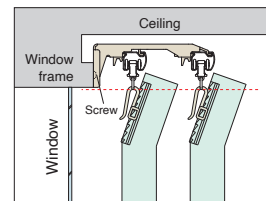

*Ceiling attachment is impossible.

Adjust to the desired location by placing a finger here and pushing.

Side Magnet Carrier (Option)

Multi-magnet function (optional) allows you to open and close the curtain from both sides of the rail. Even floor height windows allow people to enter and exit smoothly.

*Purchase the Side Magnet Carrier separately.

Intermediate Stop (Option)

By setting the Intermediate Stop in the desired position, possible to freely style the curtains.

Curtains can be fixed in the desired position with one rail. The side by side windows fit neatly with just one rail. You can either keep the curtains in place or use magnet rollers to open and close curtains. Easy to install as it is an add-on option.

LT Double Bracket

Double Bracket

LT Double Bracket

This bracket hangs the curtain higher than regular brackets. Because the top of the curtain is positioned higher than usual, very little light filters into the room. A screw hole is provided on the bottom of the bracket to enable easy installation on a window frame close to the ceiling.

NT Double Bracket

Double Bracket

NT Double Bracket

NT Double Bracket is suitable for the narrow space or in the case to be attached to the window frame, because the screw can be fixed just beside the Bracket body. Moreover, the curtain hanging position is up, reduce the light leaking.