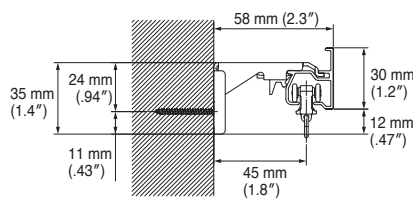

Bracket Installation Interval and Allowable Curtain Load

Installation and Cap Dimensions

Wall Attachment

Extra Single Bracket
Bracket width = 18 mm (.71")

LT Extra Single Bracket *
Bracket width = 35 mm (1.4")

Double Bracket
Bracket width = 18 mm (.71")

LT Double Bracket *
Bracket width = 35 mm (1.4")

NT Double Bracket *
Bracket width = 44 mm (1.7")

* For attach it to the ceiling, keep the ceiling and the top of the bracket at least 10 mm apart.

Ceiling Attachment

Ceiling Double Bracket
Bracket width = 23 mm (.91")

End Caps

End Cap A

End Cap M (Single)

End Cap M (Double)

End Cap M Installation Dimensions

End Cap M (Single)