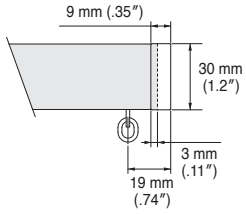

Bracket Installation Interval and Allowable Curtain Load

Installation and Cap Dimensions

Wall Attachment

Extra Single Bracket
Bracket width = 18 mm (.71")

LT Extra Single Bracket *
Bracket width = 35 mm (1.4")

Double Bracket
Bracket width = 18 mm (.71")

LT Double Bracket *
Bracket width = 35 mm (1.4")

NT Double Bracket *
Bracket width = 44 mm (1.7")

* For attach it to the ceiling, keep the ceiling and the top of the bracket at least 10 mm apart.

Ceiling Attachment

Ceiling Double Bracket
Bracket width = 23 mm (.91")

End Caps

End Cap A

End Cap M (Single)

End Cap M (Double)

End Cap M Installation Dimensions

End Cap M (Single)