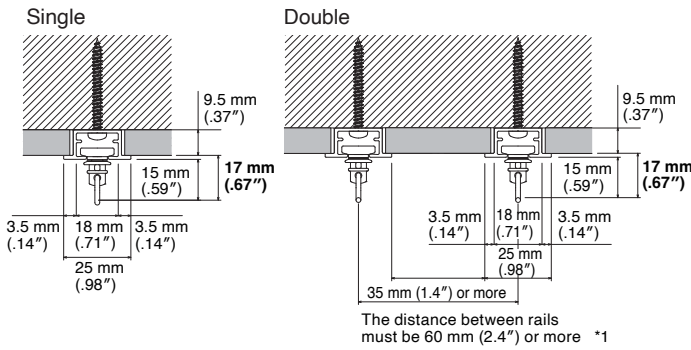

Installation Interval and Allowable Curtain Load

Installation Dimensions

*Only A Hook can be used.

Ceiling Attachment

9.5 mm (.37")

12.5 mm (.49")

*1 Adjust according to the volume of the curtain.

Cap

Square Cap

Plain Cap

*2 When the stop is at the end.

Ciero Line Rails

Height: 9.5 mm (.37")

Height: 12.5 mm (.49")

Size	Product Code			
	Height: 9.5 mm (.37")		Height: 12.5 mm (.49")	
	White	Black	White	Black
1.00 m (39")	30014708	30014712	30014716	30014720
2.00 m (79")	30014709	30014713	30014717	30014721
3.00 m (118"); 1.5 m (59") x 2	30017088	30017089	30017090	30017091
4.00 m (157")	30016500	30016501	30016502	30016503