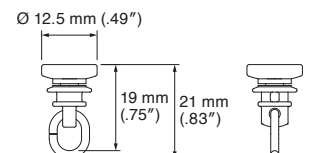

One Way Magnet Slider

Insert One Way Magnet Slider to both side of track, and curtain can be open from both side.
This function makes you comfortable entering and exiting the room.

Stop

Available to install or remove with rails attached

Since the Cap and Stop are separate parts, available for single-sided and multi-magnet specification. Unnecessary Stops can be removed without tools. (Even if you open the curtain on one side, it fits neatly without any pressure.)

Wave Style's Unique Features

- The Wave Style creates a feeling of naturally flowing fabric.
- The curtains are draped in gentle waves about 1.5 times the width of window, resulting in a continuity of pattern and texture.
- There is a natural wave in the curtains at intervals of 80 mm (3.1") or 60 mm (2.4").
- With its tape and accessories, it creates natural, elegant symmetrical waves.

*Pleating cord keeps waves evenly shaped, making the curtain rich and stylish.

Wave Style Structure

Even number of hooks used in all cases.
Rollers spaced at 80 mm (3.1") or 60 mm (2.4") intervals to produce waves.
Both left and right sides of curtains always end in troughs.

*To make appealing wave style curtains, use Flat Tape and Pleating Cord.
*Fabrics with soft weft threads and stiff warp threads such as plain weaves are advisable.

How to Sew Curtain with Flat Tape

1. 1 From the top edge of the curtain front side so that it overlaps about 1.5 to 2 cm (.59 to .79"). Place WS Tape 2 and hang a sewing machine.
   *There is no top or bottom on the tape.
2. 2 Bend the curtain cloth to the back side, sew a sewing machine.
3. 3 The curtain fabric is a few millimeters away from the WS Tape 2.
   If you fold it at the position, it will be 10 mm (.39") above from under the hook.

Wave Style Components

• Pleating Cord

• WS Tape 2

• Slider