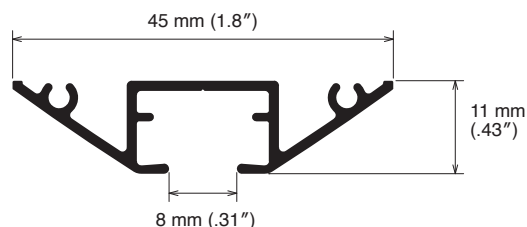

Installation Interval and Allowable Curtain Load

Installation Dimensions

*Only A Hook can be used.

Ceiling Attachment

Single

Double

*1 Adjust according to the volume of the curtain.

Cap

Square Cap

Round Cap

Plain Cap

*2 When the stop is at the end.

Ciero Cloud Rails

Size	Product Code	
	White	Black
1.00 m (39")	30014724	30014728
2.00 m (79")	30014725	30014729
3.00 m (118"); 1.5 m (59") x 2	30017092	30017093
4.00 m (157")	30016504	30016505