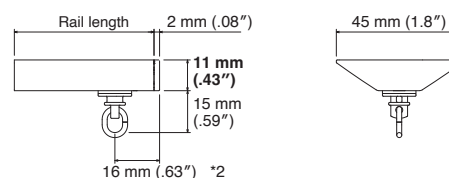

Installation Interval and Allowable Curtain Load

Installation Dimensions

*Only A Hook can be used.

Ceiling Attachment

Single

Double

*1 Adjust according to the volume of the curtain.

Cap

Square Cap

Round Cap

Plain Cap

*2 When the stop is at the end.

Ciero Cloud Rails

Size	Product Code	
	White	Black
1.00 m (39")	30014724	30014728
2.00 m (79")	30014725	30014729
3.00 m (118"); 1.5 m (59") x 2	30017092	30017093
4.00 m (157")	30016504	30016505