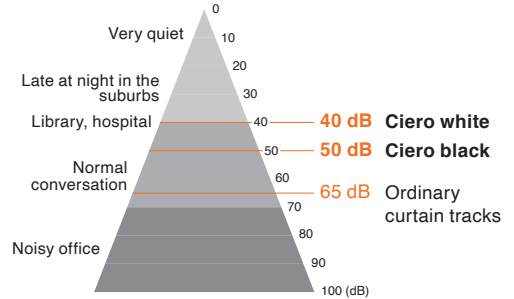

1 Quiet

Reduces the noise when opening and closing the curtain.