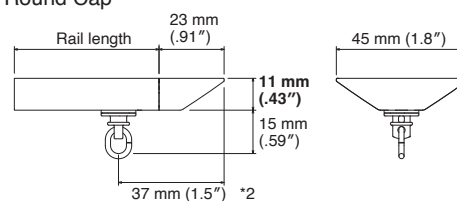

Installation Interval and Allowable Curtain Load

Installation Dimensions

*Only A Hook can be used.

Ceiling Attachment

Single

Double

*1 Adjust according to the volume of the curtain.

Cap

Square Cap

Round Cap

Plain Cap

*2 When the stop is at the end.

Ciero Cloud Rails

Size	Product Code	
	White	Black
1.00 m (39")	30014724	30014728
2.00 m (79")	30014725	30014729
3.00 m (118"); 1.5 m (59") x 2	30017092	30017093
4.00 m (157")	30016504	30016505