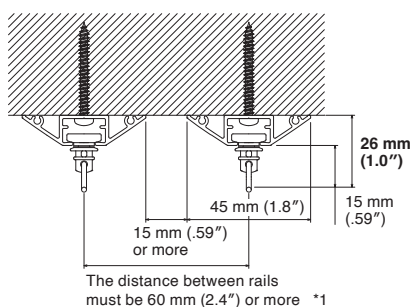

Installation Interval and Allowable Curtain Load

Installation Dimensions

*Only A Hook can be used.

Ceiling Attachment

Single

Double

*1 Adjust according to the volume of the curtain.

Cap