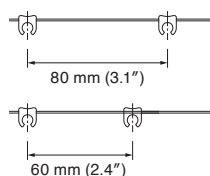

Wave Style Components

• Pleating Cord