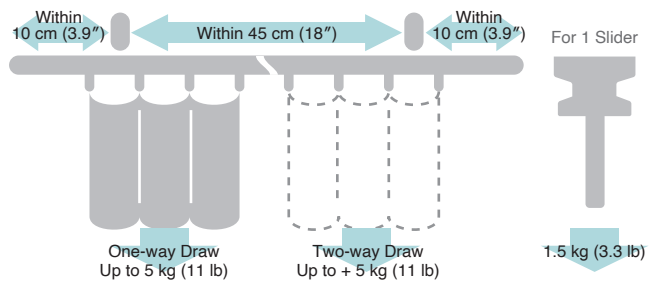

Installation Interval and Allowable Curtain Load