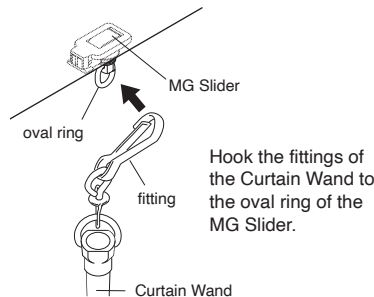

The curtain stopper can be attached to the rail groove.

Go to instruction movie of TOSO Curtain Stopper.

One Way Magnet Slider

Insert One Way Magnet Slider to both side of track, and curtain can be open from both side.
This function makes you comfortable entering and exiting the room.

54 mm (2.1")
700 mm (27")
900 mm (35")

φ5 mm (2.0")
100 mm (3.9")
φ20 mm (7.9")

Materials	700	900
rayon	58 %	57 %
cotton	37 %	39 %
polyester	5 %	4 %

Curtain Wand Product Code		
Gray	700 mm	30018981
	900 mm	30018982

How to Use the Curtain Wand

Photo is the White (steel).

How to Install

Approximate Curtain Wand Length

Rail height position	2,200 - 2,400 mm	2,000 - 2,200 mm
Wand length	900 mm	700 mm

*In case used by a person with a height of 155 cm