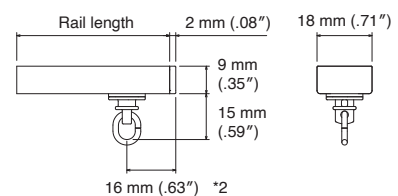

Installation Interval and Allowable Curtain Load

Installation Dimensions

Ceiling Attachment

Single

Double

*1 Adjust according to the volume of the curtain.

Cap

Plain Cap

*Only A Hook can be used.

*2 When the stop is at the end.

Ciero Mini Rails

Size	Product Code	
	White	Black
1.00 m (39")	30014732	30014736
2.00 m (79")	30014733	30014737
3.00 m (118"); 1.5 m (59") x 2	30017094	30017095
4.00 m (157")	30016506	30016507