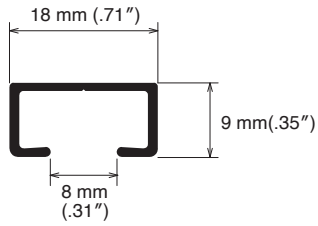

Installation Interval and Allowable Curtain Load

Installation Dimensions

Ceiling Attachment

Single

Double

*1 Adjust according to the volume of the curtain.

Cap

Plain Cap

*Only A Hook can be used.

*2 When the stop is at the end.

Ciero Mini Rails

Size	Product Code	
	White	Black
1.00 m (39")	30014732	30014736
2.00 m (79")	30014733	30014737
3.00 m (118"); 1.5 m (59") x 2	30017094	30017095
4.00 m (157")	30016506	30016507