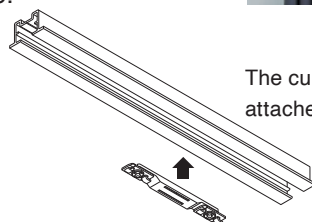

Curtain Stopper (Option for Ciero Line and Ciero Cloud) Suitable for Wave Style Curtain

Stop curtain wherever you want. Stop the curtain pushing back caused by fabric thickness. (No need to use tiebacks) Recommended for Wave Style Curtain that is easy to push back to close. Patent pending by TOSO.