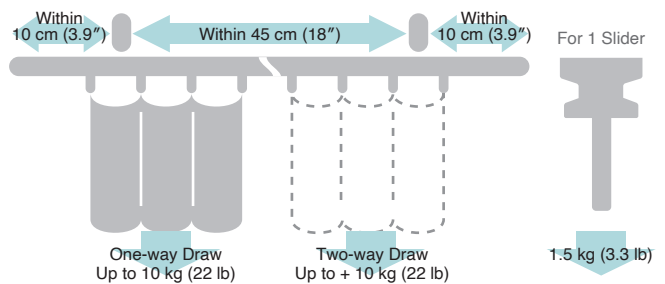

Installation Interval and Allowable Curtain Load

Installation Dimensions

*Only A Hook can be used.

Ceiling Attachment

9.5 mm (.37")

12.5 mm (.49")

*1 Adjust according to the volume of the curtain.

Cap