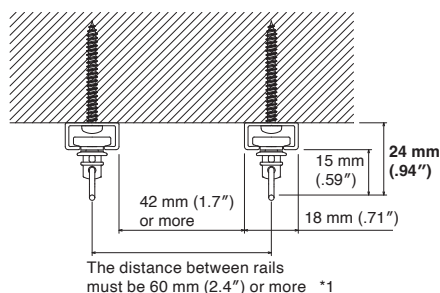

Installation Interval and Allowable Curtain Load

Installation Dimensions

Ceiling Attachment

Single

Double

*1 Adjust according to the volume of the curtain.

Cap

Plain Cap

*Only A Hook can be used.

*2 When the stop is at the end.

Ciero Mini Rails

Size	Product Code	
	White	Black
1.00 m (39")	30014732	30014736
2.00 m (79")	30014733	30014737
3.00 m (118"); 1.5 m (59") x 2	30017094	30017095
4.00 m (157")	30016506	30016507