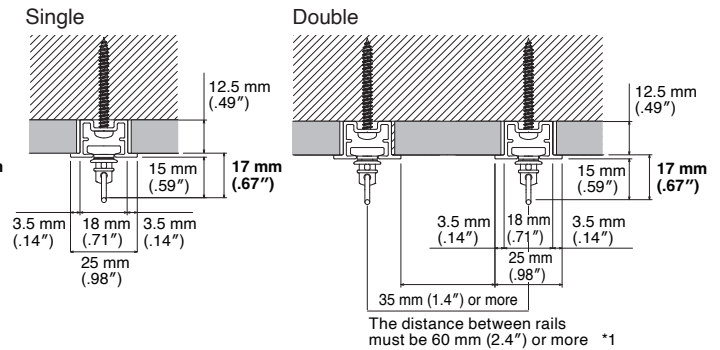

Installation Interval and Allowable Curtain Load

Installation Dimensions

*Only A Hook can be used.

Ceiling Attachment

9.5 mm (.37")

12.5 mm (.49")

*1 Adjust according to the volume of the curtain.

Cap

Square Cap

Plain Cap

*2 When the stop is at the end.

Ciero Line Rails

Height: 9.5 mm (.37")

Height: 12.5 mm (.49")

Size	Product Code			
	Height: 9.5 mm (.37")		Height: 12.5 mm (.49")	
	White	Black	White	Black
1.00 m (39")	30014708	30014712	30014716	30014720
2.00 m (79")	30014709	30014713	30014717	30014721
3.00 m (118"); 1.5 m (59") x 2	30017088	30017089	30017090	30017091
4.00 m (157")	30016500	30016501	30016502	30016503