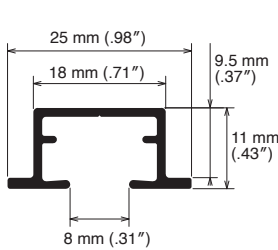

Installation Interval and Allowable Curtain Load

Installation Dimensions

*Only A Hook can be used.

Ceiling Attachment

9.5 mm (.37")

12.5 mm (.49")

*1 Adjust according to the volume of the curtain.

Cap

Square Cap

Plain Cap

*2 When the stop is at the end.

Ciero Line Rails

Height: 9.5 mm (.37")

Height: 12.5 mm (.49")

Size	Product Code			
	Height: 9.5 mm (.37")		Height: 12.5 mm (.49")	
	White	Black	White	Black
1.00 m (39")	30014708	30014712	30014716	30014720
2.00 m (79")	30014709	30014713	30014717	30014721
3.00 m (118"); 1.5 m (59") x 2	30017088	30017089	30017090	30017091
4.00 m (157")	30016500	30016501	30016502	30016503