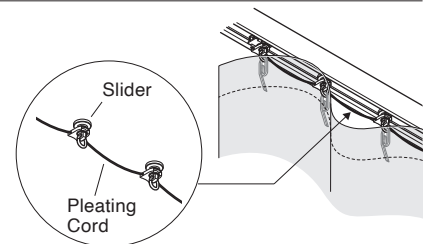

The curtain stopper can be attached to the rail groove.

Go to instruction movie of TOSO Curtain Stopper.

One Way Magnet Slider

Insert One Way Magnet Slider to both side of track, and curtain can be open from both side.
This function makes you comfortable entering and exiting the room.

Stop

Available to install or remove with rails attached

Since the Cap and Stop are separate parts, available for single-sided and multi-magnet specification. Unnecessary Stops can be removed without tools. (Even if you open the curtain on one side, it fits neatly without any pressure.)

Wave Style's Unique Features

- The Wave Style creates a feeling of naturally flowing fabric.
- The curtains are draped in gentle waves about 1.5 times the width of window, resulting in a continuity of pattern and texture.
- There is a natural wave in the curtains at intervals of 80 mm (3.1") or 60 mm (2.4").
- With its tape and accessories, it creates natural, elegant symmetrical waves.

*Pleating cord keeps waves evenly shaped, making the curtain rich and stylish.

Wave Style Structure

Even number of hooks used in all cases.
Rollers spaced at 80 mm (3.1") or 60 mm (2.4") intervals to produce waves.
Both left and right sides of curtains always end in troughs.