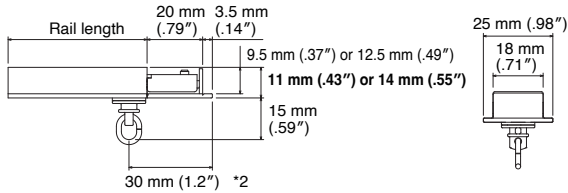

Installation Interval and Allowable Curtain Load

Installation Dimensions

*Only A Hook can be used.

Ceiling Attachment

9.5 mm (.37")

12.5 mm (.49")

*1 Adjust according to the volume of the curtain.

Cap

Square Cap

Plain Cap

*2 When the stop is at the end.

Ciero Line Rails

Height: 9.5 mm (.37")

Height: 12.5 mm (.49")

Size	Product Code			
	Height: 9.5 mm (.37")		Height: 12.5 mm (.49")	
	White	Black	White	Black
1.00 m (39")	30014708	30014712	30014716	30014720
2.00 m (79")	30014709	30014713	30014717	30014721
3.00 m (118"); 1.5 m (59") x 2	30017088	30017089	30017090	30017091
4.00 m (157")	30016500	30016501	30016502	30016503