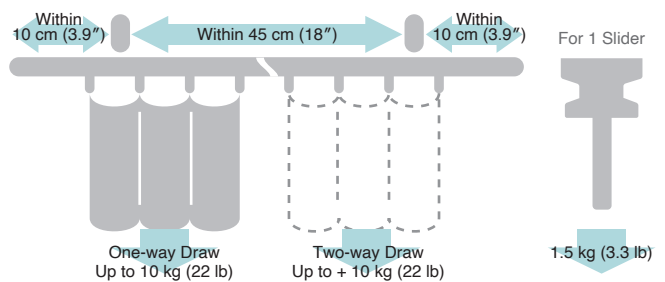

Installation Interval and Allowable Curtain Load

Installation Dimensions

*Only A Hook can be used.

Ceiling Attachment

Single

Double

*1 Adjust according to the volume of the curtain.

Cap