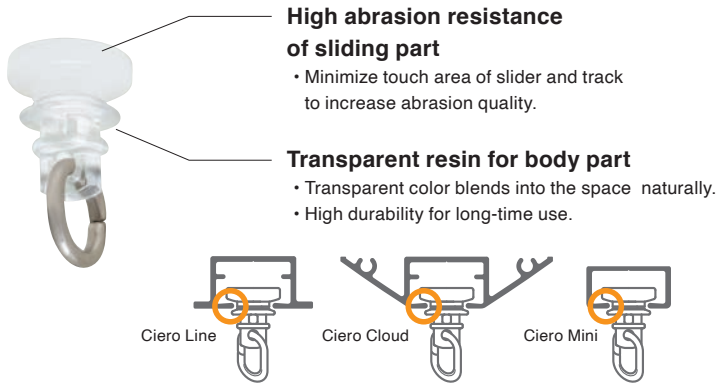

Ciero Series' Unique Feature

Smooth and Quiet Sliders