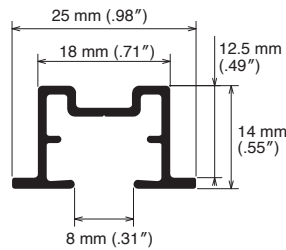

Installation Interval and Allowable Curtain Load

Installation Dimensions

*Only A Hook can be used.

Ceiling Attachment

9.5 mm (.37")

12.5 mm (.49")

*1 Adjust according to the volume of the curtain.

Cap

Square Cap

Plain Cap

*2 When the stop is at the end.

Ciero Line Rails

Height: 9.5 mm (.37")

Height: 12.5 mm (.49")

Size	Product Code			
	Height: 9.5 mm (.37")		Height: 12.5 mm (.49")	
	White	Black	White	Black
1.00 m (39")	30014708	30014712	30014716	30014720
2.00 m (79")	30014709	30014713	30014717	30014721
3.00 m (118"); 1.5 m (59") x 2	30017088	30017089	30017090	30017091
4.00 m (157")	30016500	30016501	30016502	30016503