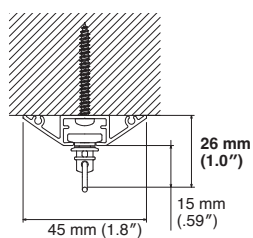

Installation Interval and Allowable Curtain Load

Installation Dimensions

*Only A Hook can be used.

Ceiling Attachment

Single

Double

*1 Adjust according to the volume of the curtain.

Cap

Square Cap

Round Cap

Plain Cap

*2 When the stop is at the end.

Ciero Cloud Rails

Size	Product Code	
	White	Black
1.00 m (39")	30014724	30014728
2.00 m (79")	30014725	30014729
3.00 m (118"); 1.5 m (59") x 2	30017092	30017093
4.00 m (157")	30016504	30016505