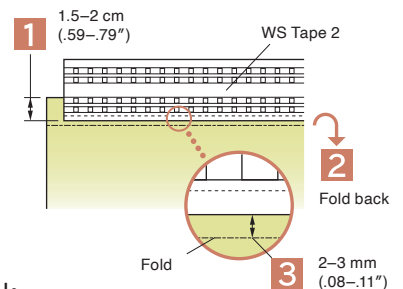

How to Sew Curtain with Flat Tape

1. 1 From the top edge of the curtain front side so that it overlaps about 1.5 to 2 cm (.59 to .79"). Place WS Tape 2 and hang a sewing machine.
   *There is no top or bottom on the tape.
2. 2 Bend the curtain cloth to the back side, sew a sewing machine.
3. 3 The curtain fabric is a few millimeters away from the WS Tape 2.
   If you fold it at the position, it will be 10 mm (.39") above from under the hook.