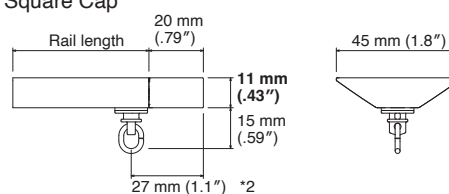

Installation Interval and Allowable Curtain Load

Installation Dimensions

*Only A Hook can be used.

Ceiling Attachment

Single

Double

*1 Adjust according to the volume of the curtain.

Cap

Square Cap

Round Cap

Plain Cap

*2 When the stop is at the end.

Ciero Cloud Rails

Size	Product Code	
	White	Black
1.00 m (39")	30014724	30014728
2.00 m (79")	30014725	30014729
3.00 m (118"); 1.5 m (59") x 2	30017092	30017093
4.00 m (157")	30016504	30016505