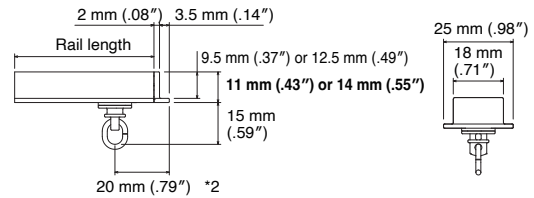

Installation Interval and Allowable Curtain Load

Installation Dimensions

*Only A Hook can be used.

Ceiling Attachment

9.5 mm (.37")

12.5 mm (.49")

*1 Adjust according to the volume of the curtain.

Cap

Square Cap

Plain Cap

*2 When the stop is at the end.

Ciero Line Rails

Height: 9.5 mm (.37")

Height: 12.5 mm (.49")

Size	Product Code			
	Height: 9.5 mm (.37")		Height: 12.5 mm (.49")	
	White	Black	White	Black
1.00 m (39")	30014708	30014712	30014716	30014720
2.00 m (79")	30014709	30014713	30014717	30014721
3.00 m (118"); 1.5 m (59") x 2	30017088	30017089	30017090	30017091
4.00 m (157")	30016500	30016501	30016502	30016503