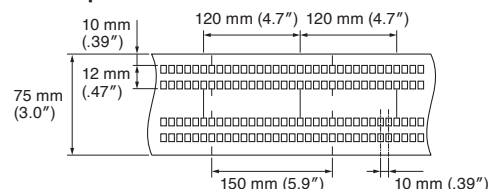

Wave Style Components

• Pleating Cord

• WS Tape 2