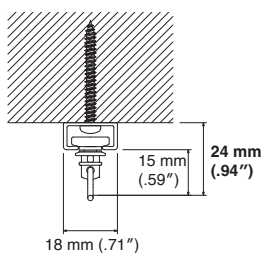

Installation Interval and Allowable Curtain Load

Installation Dimensions

Ceiling Attachment

Single

Double

*1 Adjust according to the volume of the curtain.

Cap

Plain Cap