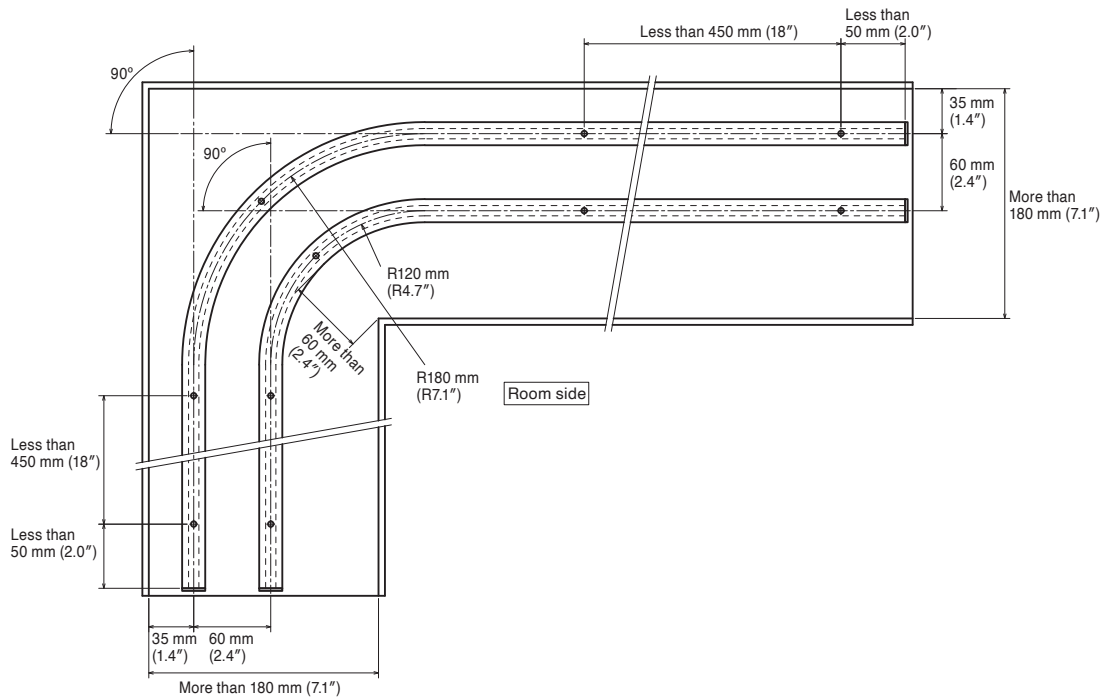

Installation Diagram

Curved Rail — R120 mm (R4.7") / R180 mm (R7.1")