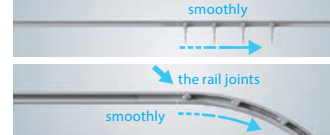

Before

- The cord comes out from the rail.
- The cord gets tangled in the roller and hook.

After

Neatly folded tape remains within the rail, "tangle-free".

Smart Adaptability

Before

Seamless Hand-draw at Joints

After

The roller runs smoothly over the joint sections.

Smart Operation

Maximized Window Opening with Smooth Hand-draw

Before

When the curtains are fully opened, they tend to close again due to the rebound of the fabric.