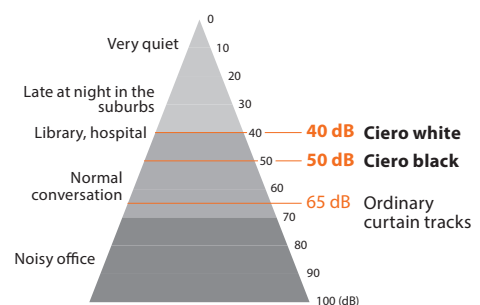

After

Patented

With Magnetic Curtain Stopper,

Curtain can be stopped at any position so that no need tieback to make beautiful wave curtain.

Invisible Curtain Rail – CIERO Series –

—Symmetrical design. Can be used for windows or room partitions.

Noiseless Design

- ▶ A design that blends into the ceiling as if it does not exist.
- ▶ Symmetry design is also suitable for room divider.

Smooth and Quiet Operation

- ▶ Special glider, rail joint and rail surface enable smooth operation even at joint part.
- ▶ Durable slider even no change of its smoothness after 10,000 times use.

Unique Function

Curtain Stopper

Ensure wide view from a window.

Patented

Available Curtain Rails with Smart Wave Curtain System

Product	Section Unit: mm (")	Colors	Weight by Roller	Weight by Curtain (oneway weight)	Cord Operation	Motorized	Bending	Link to WEB Catalog
Nexty 		14 colors	 1.5 kg /3.3 lb	20 kg /44 lb (10 kg /22 lb)	—	—	✓	
New Delac 		5 colors	 1.5 kg /3.3 lb	20 kg /44 lb (10 kg /22 lb)	✓	—	✓	
Legato Uni 		3 colors	 1.5 kg /3.3 lb	20 kg /44 lb (10 kg /22 lb)	—	—	—	
Legato Square 		5 colors	 1.5 kg /3.3 lb	20 kg /44 lb (10 kg /22 lb)	—	—	—	
Legato Primo 		7 colors	 1.5 kg /3.3 lb	20 kg /44 lb (10 kg /22 lb)	—	—	—	
Legato Gran 		6 colors	 1.5 kg /3.3 lb	20 kg /44 lb (10 kg /22 lb)	—	—	—	
Progress 		1 color	 1.5 kg /3.3 lb	80 kg /176 lb (40 kg /88 lb)	—	✓	✓	
Ti-8040 		1 color	 1.5 kg /3.3 lb	40 kg /88 lb (20 kg /44 lb)	—	✓	✓	