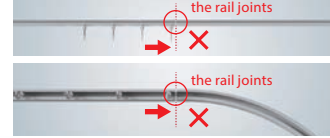

Before

- The cord comes out from the rail.
- The cord gets tangled in the roller and hook.

After

Neatly folded tape remains within the rail, "tangle-free".

Smart Adaptability

Before

Seamless Hand-draw at Joints

After

The roller runs smoothly over the joint sections.

Smart Operation

Maximized Window Opening with Smooth Hand-draw

Before

When the curtains are fully opened, they tend to close again due to the rebound of the fabric.