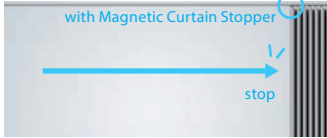

Before

- The cord comes out from the rail.
- The cord gets tangled in the roller and hook.

After

Neatly folded tape remains within the rail, "tangle-free".

Smart Adaptability

Before

Seamless Hand-draw at Joints

After

The roller runs smoothly over the joint sections.

Smart Operation

Maximized Window Opening with Smooth Hand-draw

Before

When the curtains are fully opened, they tend to close again due to the rebound of the fabric.

After

Patented

With Magnetic Curtain Stopper,

Curtain can be stopped at any position so that no need tieback to make beautiful wave curtain.

Invisible Curtain Rail – CIERO Series –

—Symmetrical design. Can be used for windows or room partitions.