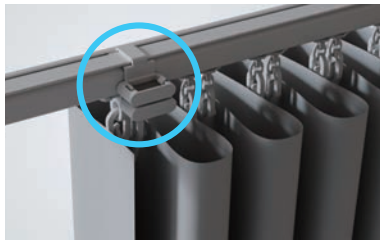

Before

- The cord comes out from the rail.
- The cord gets tangled in the roller and hook.

After

Neatly folded tape remains within the rail, "tangle-free".

Smart Adaptability

Before

Seamless Hand-draw at Joints

After

The roller runs smoothly over the joint sections.

Smart Operation

Maximized Window Opening with Smooth Hand-draw

Before

When the curtains are fully opened, they tend to close again due to the rebound of the fabric.

After

Patented

With Magnetic Curtain Stopper,

Curtain can be stopped at any position so that no need tieback to make beautiful wave curtain.

Invisible Curtain Rail – CIERO Series –

—Symmetrical design. Can be used for windows or room partitions.