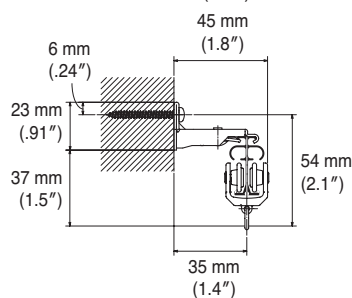

Structure Drawing

One-way Draw

Two-way Draw

Installation Dimensions

Ceiling Attachment

Easy Snap Ceiling Single Bracket

Bracket width = 18 mm (.71")

Easy Snap Ceiling Double Bracket

Bracket width = 19 mm (.75")

Wall Attachment

Single Bracket

Bracket width = 18 mm (.71")

Double Bracket

Bracket width = 18 mm (.71")

Super Selfie Cord Draw Rails

Silver

Warm white

Size	Product Code	
	Silver	Warm white
2.00 m (79")	30000833	30000830
3.00 m (118")	30000834	30000831
4.00 m (157")	30000835	30000832

Super Selfie Cord Draw Parts

Product Name		Product Code	Product Name		Product Code	Product Name		Product Code
Rollers	Super Selfie Roller 	03700007	Rollers	Super Selfie Cord Draw One-way Master Roller (R) 	30000839	Brackets	Selfie Ceiling Single Bracket 	Silver 02330114
	Super Selfie MG Carrier 	03700008		Super Selfie Cord Draw One-way Master Roller (L) 	30000840		Warm White 02330008	
	Super Selfie One-way MG Carrier 	03700009		Super Selfie Cord Draw Puller Set 	30000841		Selfie Ceiling Double Bracket 	Silver 02330115
	Super Selfie Cord Draw One-way Pilot Roller 	30000836	Brackets	Selfie Single Bracket 	Silver 02330111		Warm White 02330010	
	Super Selfie Cord Draw Pilot Roller Set 	30000837		Selfie Double Bracket 	Silver 02330112		Warm White 02330012	
	Super Selfie Cord Draw Master Roller 	30000838		Selfie Easy Snap Ceiling Single Bracket 	Silver 02330116		Warm White 02330054	
				Selfie Easy Snap Ceiling Double Bracket 	Silver 02330117	Warm White 02330056		
					Other Parts	Super Selfie Splice 	Silver 03700011	
						Warm White 03700012		
						Super Selfie Cord Draw Bending Plate 2 m 	30000842	
						Super Selfie Cord Draw Tension Weight 	30000843	
						Tension Pulley 240 	White 00500005	
						Traverse Cord 2.8 mm DIA. 	White 00580009	