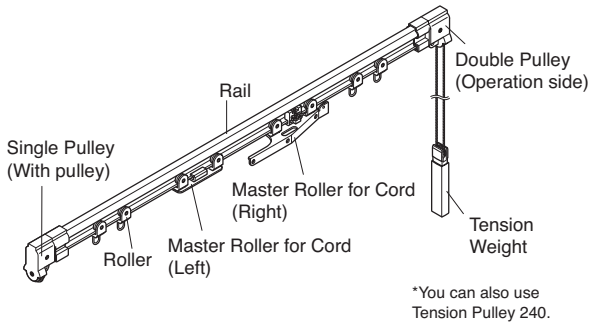

Parts	Material	Finish
Single Pulley Double Pulley	Nylon resin	—
End Cap	Cap	Steel
	Oval ring	Stainless steel
Traverse Cord	Polyester 100%	—

Bracket Installation Interval and Allowable Curtain Load

*Single curve:

One-way draw—up to 10 kg (22 lb)
Two-way draw—up to plus 10 kg (22 lb)

Two curves or overall curve half:

One-way draw—up to 8 kg (17.6 lb)
Two-way draw—up to plus 8 kg (17.6 lb)

*Possible to use each Bracket of Selfie, excluding Extra Double Bracket.

Structure Drawing

One-way Draw

Two-way Draw

Installation Dimensions

Ceiling Attachment

Easy Snap Ceiling Single Bracket

Bracket width = 18 mm (.71")

Easy Snap Ceiling Double Bracket

Bracket width = 19 mm (.75")

Wall Attachment

Single Bracket

Bracket width = 18 mm (.71")

Double Bracket

Bracket width = 18 mm (.71")

Super Selfie Cord Draw Rails

Silver