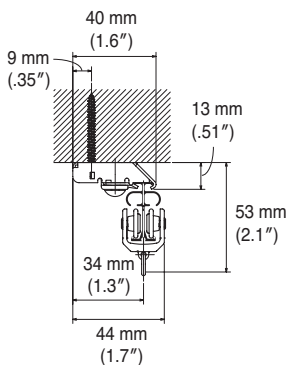

Parts	Material	Finish
Single Pulley Double Pulley	Nylon resin	—
End Cap	Cap	Steel
	Oval ring	Stainless steel
Traverse Cord	Polyester 100%	—

Bracket Installation Interval and Allowable Curtain Load

*Single curve:

Structure Drawing

One-way Draw

Two-way Draw

Installation Dimensions

Ceiling Attachment

Easy Snap Ceiling Single Bracket

Bracket width = 18 mm (.71")

Easy Snap Ceiling Double Bracket

Bracket width = 19 mm (.75")

Wall Attachment

Single Bracket

Bracket width = 18 mm (.71")

Double Bracket

Bracket width = 18 mm (.71")

Super Selfie Cord Draw Rails

Silver

Warm white

Size	Product Code	
	Silver	Warm white
2.00 m (79")	30000833	30000830
3.00 m (118")	30000834	30000831
4.00 m (157")	30000835	30000832

Super Selfie Cord Draw Parts

Product Name		Product Code	Product Name		Product Code	Product Name		Product Code
Rollers	Super Selfie Roller 	03700007	Rollers	Super Selfie Cord Draw One-way Master Roller (R) 	30000839	Brackets	Selfie Ceiling Single Bracket 	Silver 02330114
	Super Selfie MG Carrier 	03700008		Super Selfie Cord Draw One-way Master Roller (L) 	30000840		Warm White 02330008	
	Super Selfie One-way MG Carrier 	03700009		Super Selfie Cord Draw Puller Set 	30000841		Selfie Ceiling Double Bracket 	Silver 02330115
	Super Selfie Cord Draw One-way Pilot Roller 	30000836	Brackets	Selfie Single Bracket 	Silver 02330111		Warm White 02330010	
	Super Selfie Cord Draw Pilot Roller Set 	30000837		Selfie Double Bracket 	Silver 02330112		Warm White 02330012	
	Super Selfie Cord Draw Master Roller 	30000838		Selfie Easy Snap Ceiling Single Bracket 	Silver 02330116		Warm White 02330054	
				Selfie Easy Snap Ceiling Double Bracket 	Silver 02330117	Warm White 02330056		
					Other Parts	Super Selfie Splice 	Silver 03700011	
						Warm White 03700012		
						Super Selfie Cord Draw Bending Plate 2 m 	30000842	
						Super Selfie Cord Draw Tension Weight 	30000843	
						Tension Pulley 240 	White 00500005	
						Traverse Cord 2.8 mm DIA. 	White 00580009	