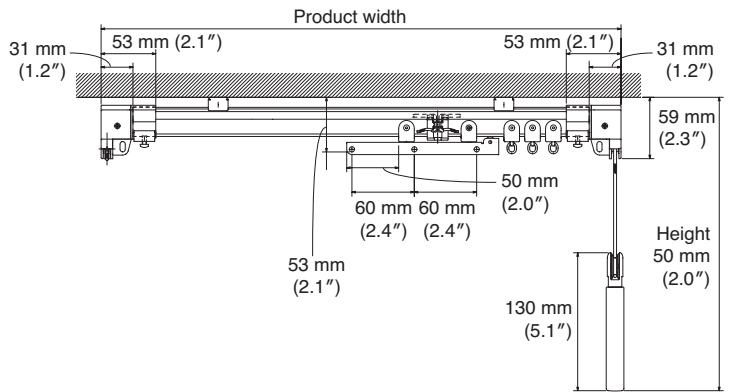

One-way draw—up to 10 kg (22 lb)
Two-way draw—up to plus 10 kg (22 lb)

Two curves or overall curve half:

One-way draw—up to 8 kg (17.6 lb)
Two-way draw—up to plus 8 kg (17.6 lb)

*Possible to use each Bracket of Selfie, excluding Extra Double Bracket.

Structure Drawing

One-way Draw

Two-way Draw

Installation Dimensions

Ceiling Attachment

Easy Snap Ceiling Single Bracket

Bracket width = 18 mm (.71")

Easy Snap Ceiling Double Bracket

Bracket width = 19 mm (.75")

Wall Attachment

Single Bracket

Bracket width = 18 mm (.71")

Double Bracket

Bracket width = 18 mm (.71")

Super Selfie Cord Draw Rails

Silver