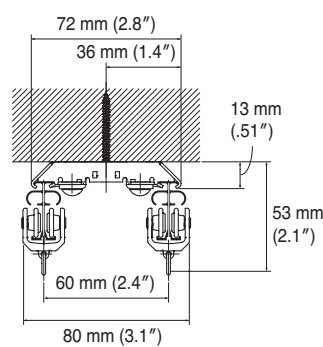

Structure Drawing

One-way Draw

Two-way Draw

Installation Dimensions

Ceiling Attachment

Easy Snap Ceiling Single Bracket

Bracket width = 18 mm (.71")

Easy Snap Ceiling Double Bracket

Bracket width = 19 mm (.75")

Wall Attachment

Single Bracket

Bracket width = 18 mm (.71")

Double Bracket

Bracket width = 18 mm (.71")

Super Selfie Cord Draw Rails

Silver

Warm white

Size	Product Code	
	Silver	Warm white
2.00 m (79")	30000833	30000830
3.00 m (118")	30000834	30000831
4.00 m (157")	30000835	30000832

Super Selfie Cord Draw Parts

Product Name		Product Code	Product Name		Product Code	Product Name		Product Code
Rollers	Super Selfie Roller 	03700007	Rollers	Super Selfie Cord Draw One-way Master Roller (R) 	30000839	Brackets	Selfie Ceiling Single Bracket 	Silver 02330114
	Super Selfie MG Carrier 	03700008		Super Selfie Cord Draw One-way Master Roller (L) 	30000840		Warm White 02330008	
	Super Selfie One-way MG Carrier 	03700009		Super Selfie Cord Draw Puller Set 	30000841		Selfie Ceiling Double Bracket 	Silver 02330115
	Super Selfie Cord Draw One-way Pilot Roller 	30000836	Brackets	Selfie Single Bracket 	Silver 02330111		Warm White 02330010	
	Super Selfie Cord Draw Pilot Roller Set 	30000837		Selfie Double Bracket 	Silver 02330112		Warm White 02330012	
	Super Selfie Cord Draw Master Roller 	30000838		Selfie Easy Snap Ceiling Single Bracket 	Silver 02330116		Warm White 02330054	
				Selfie Easy Snap Ceiling Double Bracket 	Silver 02330117	Warm White 02330056		
					Other Parts	Super Selfie Splice 	Silver 03700011	
						Warm White 03700012		
						Super Selfie Cord Draw Bending Plate 2 m 	30000842	
						Super Selfie Cord Draw Tension Weight 	30000843	
						Tension Pulley 240 	White 00500005	
						Traverse Cord 2.8 mm DIA. 	White 00580009	