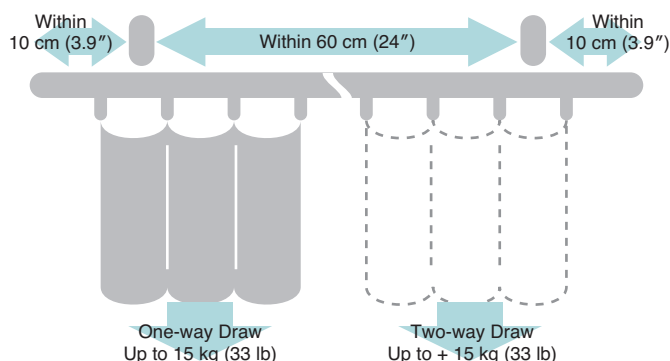

Can be used for a 10 kg one-way draw curtain, or for a 20 kg two-way draw curtain. (At a single curve)

Master Roller used to overlap curtains.

Dimensions of overlapping part

*When a deeper overlap is required, overlap the rails.

Parts	Material	Finish
Single Pulley Double Pulley	Nylon resin	—
End Cap	Cap	Steel
	Oval ring	Stainless steel
Traverse Cord	Polyester 100%	—

Bracket Installation Interval and Allowable Curtain Load

*Single curve:

Structure Drawing

One-way Draw

Two-way Draw

Installation Dimensions

Ceiling Attachment

Easy Snap Ceiling Single Bracket

Bracket width = 18 mm (.71")

Easy Snap Ceiling Double Bracket

Bracket width = 19 mm (.75")

Wall Attachment

Single Bracket

Bracket width = 18 mm (.71")

Double Bracket

Bracket width = 18 mm (.71")

Super Selfie Cord Draw Rails

Silver