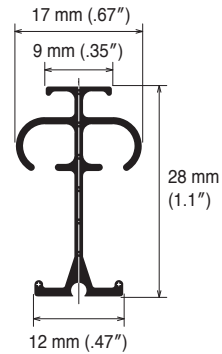

Parts	Material	Finish
Single Pulley Double Pulley	Nylon resin	—
End Cap	Cap	Steel
	Oval ring	Stainless steel
Traverse Cord	Polyester 100%	—

Bracket Installation Interval and Allowable Curtain Load

*Single curve:

Structure Drawing

One-way Draw

Two-way Draw

Installation Dimensions

Ceiling Attachment

Easy Snap Ceiling Single Bracket

Bracket width = 18 mm (.71")

Easy Snap Ceiling Double Bracket

Bracket width = 19 mm (.75")

Wall Attachment

Single Bracket

Bracket width = 18 mm (.71")

Double Bracket

Bracket width = 18 mm (.71")

Super Selfie Cord Draw Rails

Silver

Warm white

Size	Product Code	
	Silver	Warm white
2.00 m (79")	30000833	30000830
3.00 m (118")	30000834	30000831
4.00 m (157")	30000835	30000832

Super Selfie Cord Draw Parts

Product Name		Product Code	Product Name		Product Code	Product Name		Product Code
Rollers	Super Selfie Roller 	03700007	Rollers	Super Selfie Cord Draw One-way Master Roller (R) 	30000839	Brackets	Selfie Ceiling Single Bracket 	Silver 02330114
	Super Selfie MG Carrier 	03700008		Super Selfie Cord Draw One-way Master Roller (L) 	30000840		Warm White 02330008	
	Super Selfie One-way MG Carrier 	03700009		Super Selfie Cord Draw Puller Set 	30000841		Selfie Ceiling Double Bracket 	Silver 02330115
	Super Selfie Cord Draw One-way Pilot Roller 	30000836	Brackets	Selfie Single Bracket 	Silver 02330111		Warm White 02330010	
	Super Selfie Cord Draw Pilot Roller Set 	30000837		Selfie Double Bracket 	Silver 02330112		Warm White 02330012	
	Super Selfie Cord Draw Master Roller 	30000838		Selfie Easy Snap Ceiling Single Bracket 	Silver 02330116		Warm White 02330054	
				Selfie Easy Snap Ceiling Double Bracket 	Silver 02330117	Warm White 02330056		
					Other Parts	Super Selfie Splice 	Silver 03700011	
						Warm White 03700012		
						Super Selfie Cord Draw Bending Plate 2 m 	30000842	
						Super Selfie Cord Draw Tension Weight 	30000843	
						Tension Pulley 240 	White 00500005	
						Traverse Cord 2.8 mm DIA. 	White 00580009	