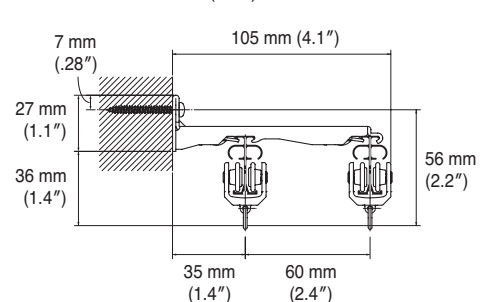

Structure Drawing

One-way Draw

Two-way Draw

Installation Dimensions

Ceiling Attachment

Easy Snap Ceiling Single Bracket

Bracket width = 18 mm (.71")

Easy Snap Ceiling Double Bracket

Bracket width = 19 mm (.75")

Wall Attachment

Single Bracket

Bracket width = 18 mm (.71")

Double Bracket

Bracket width = 18 mm (.71")

Super Selfie Cord Draw Rails

Silver

Warm white

Size	Product Code	
	Silver	Warm white
2.00 m (79")	30000833	30000830
3.00 m (118")	30000834	30000831
4.00 m (157")	30000835	30000832

Super Selfie Cord Draw Parts

Product Name		Product Code	Product Name		Product Code	Product Name		Product Code
Rollers	Super Selfie Roller 	03700007	Rollers	Super Selfie Cord Draw One-way Master Roller (R) 	30000839	Brackets	Selfie Ceiling Single Bracket 	Silver 02330114
	Super Selfie MG Carrier 	03700008		Super Selfie Cord Draw One-way Master Roller (L) 	30000840		Warm White 02330008	
	Super Selfie One-way MG Carrier 	03700009		Super Selfie Cord Draw Puller Set 	30000841		Selfie Ceiling Double Bracket 	Silver 02330115
	Super Selfie Cord Draw One-way Pilot Roller 	30000836	Brackets	Selfie Single Bracket 	Silver 02330111		Warm White 02330010	
	Super Selfie Cord Draw Pilot Roller Set 	30000837		Selfie Double Bracket 	Silver 02330112		Warm White 02330012	
	Super Selfie Cord Draw Master Roller 	30000838		Selfie Easy Snap Ceiling Single Bracket 	Silver 02330116		Warm White 02330054	
				Selfie Easy Snap Ceiling Double Bracket 	Silver 02330117	Warm White 02330056		
					Other Parts	Super Selfie Splice 	Silver 03700011	
						Warm White 03700012		
						Super Selfie Cord Draw Bending Plate 2 m 	30000842	
						Super Selfie Cord Draw Tension Weight 	30000843	
						Tension Pulley 240 	White 00500005	
						Traverse Cord 2.8 mm DIA. 	White 00580009	