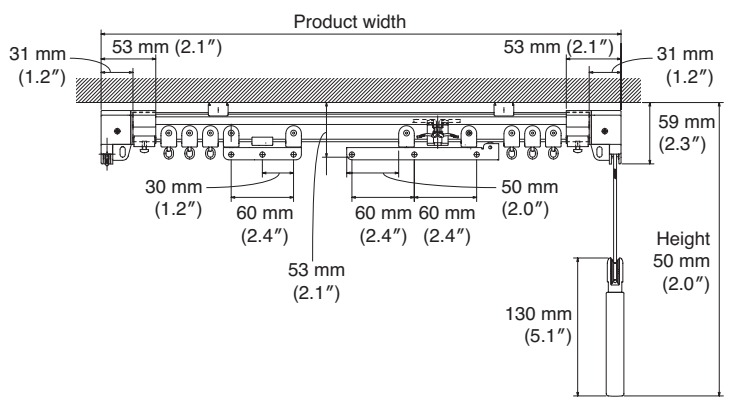

Parts	Material	Finish
Single Pulley Double Pulley	Nylon resin	—
End Cap	Cap	Steel
	Oval ring	Stainless steel
Traverse Cord	Polyester 100%	—

Bracket Installation Interval and Allowable Curtain Load

*Single curve:

One-way draw—up to 10 kg (22 lb)
Two-way draw—up to plus 10 kg (22 lb)

Two curves or overall curve half:

One-way draw—up to 8 kg (17.6 lb)
Two-way draw—up to plus 8 kg (17.6 lb)

*Possible to use each Bracket of Selfie, excluding Extra Double Bracket.

Structure Drawing

One-way Draw

Two-way Draw

Installation Dimensions

Ceiling Attachment

Easy Snap Ceiling Single Bracket

Bracket width = 18 mm (.71")

Easy Snap Ceiling Double Bracket

Bracket width = 19 mm (.75")

Wall Attachment

Single Bracket

Bracket width = 18 mm (.71")

Double Bracket

Bracket width = 18 mm (.71")

Super Selfie Cord Draw Rails

Silver