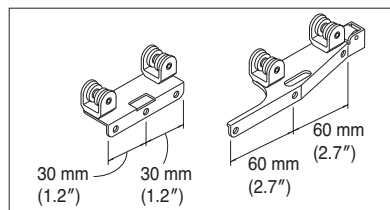

Super Selfie Cord Draw

- The cord draw curtain track can be curved without using a bender.
- Can be used for a 10 kg one-way draw curtain, or for a 20 kg two-way draw curtain. (At a single curve)

Super Selfie Cord Draw

Super Selfie Cord Draw's Unique Features

Neat stacking of curtains is possible without using a Tension Pulley.

*Tension Weight is necessary.

The cord draw curtain track can be curved without using a bender.

Can be used for a 10 kg one-way draw curtain, or for a 20 kg two-way draw curtain. (At a single curve)

Master Roller used to overlap curtains.

Dimensions of overlapping part

*When a deeper overlap is required, overlap the rails.

Parts	Material	Finish
Single Pulley Double Pulley	Nylon resin	—
End Cap	Cap	Steel
	Oval ring	Stainless steel
Traverse Cord	Polyester 100%	—

Bracket Installation Interval and Allowable Curtain Load

*Single curve: