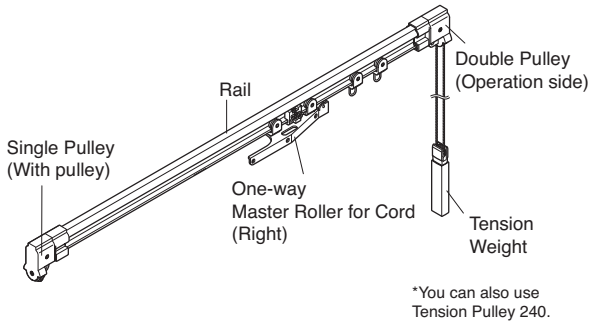

Parts	Material	Finish
Single Pulley Double Pulley	Nylon resin	—
End Cap	Cap	Steel
	Oval ring	Stainless steel
Traverse Cord	Polyester 100%	—

Bracket Installation Interval and Allowable Curtain Load

*Single curve:

One-way draw—up to 10 kg (22 lb)
Two-way draw—up to plus 10 kg (22 lb)

Two curves or overall curve half:

One-way draw—up to 8 kg (17.6 lb)
Two-way draw—up to plus 8 kg (17.6 lb)

*Possible to use each Bracket of Selfie, excluding Extra Double Bracket.

Structure Drawing

One-way Draw

Two-way Draw

Installation Dimensions

Ceiling Attachment

Easy Snap Ceiling Single Bracket

Bracket width = 18 mm (.71")

Easy Snap Ceiling Double Bracket

Bracket width = 19 mm (.75")

Wall Attachment

Single Bracket

Bracket width = 18 mm (.71")

Double Bracket

Bracket width = 18 mm (.71")

Super Selfie Cord Draw Rails

Silver