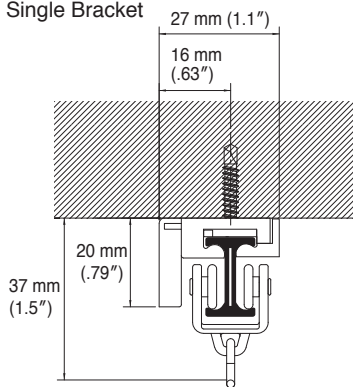

Materials and Finishes

Parts		Material	Finish
Rail		Soft polyethylene (steel plate insert)	Umber, White, Warm white
Roller	Plate	Hard polyethylene	
	Wheel	Acetal resin	
	Oval ring	Stainless steel	

Parts		Material	Finish
End Cap	Body	Nylon	Umber, White, Warm white
	Oval ring	Stainless steel	
Bracket	Body	Steel	
	Hook	Acetal resin	

Bracket Installation Interval and Allowable Curtain Load

Installation Dimensions

Ceiling Attachment

Single Bracket

Ceiling Single Bracket

Ceiling Double Bracket

Wall Attachment

Single Bracket

Refre Rails

Umber

White

Warm white

Size	Product Code		
	Umber	White	Warm white
25 m (984")	01460066	01460082	01460065
2.00 m (79")	01460013	—	01460015
3.00 m (118")	01460014	—	01460016

Refre R Set for Stores

Attractive package for store displays

Quantity: 2 sets
 Package size: W 250 mm x H 250 mm x D 30 mm
 (W 9.8" x H 9.8" x D 1.2")

Package specifications may change without notice.

Refre Parts

	Product Name		Product Code	
Rollers	Roller (8 pieces per strip)	Umber	01460011	
		White	01460083	
		Warm white	01460001	
	MG Carrier	MG Carrier	Umber	01460010
			White	01460084
			Warm white	01460002
		One-way MG Carrier	Umber	01460012
			White	01460085
			Warm white	01460003
Other Parts	Splice	Umber	01460028	
		Warm white	01460029	