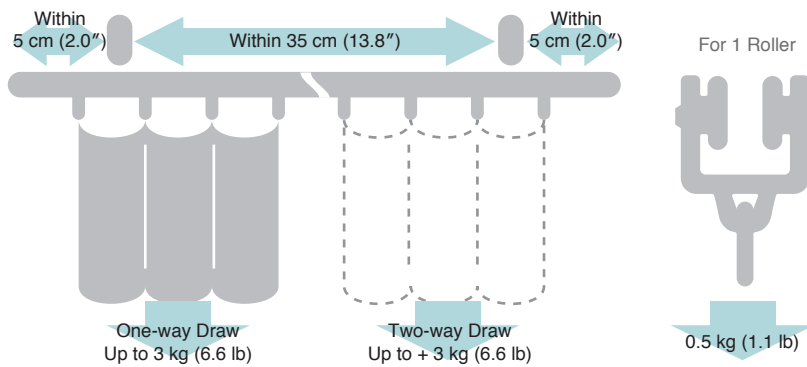

Refre

Refre's Unique Feature

- Easily bendable by hand, without using special bender.
- Adjustable your favorite length with scissors or cutters.
- Both Ceiling and Wall Attachment are available.

Bending possible in L-shaped, S-shaped or U-shaped. Suitable for bay windows.

Bracket Installation Interval and Allowable Curtain Load

Installation Dimensions

Ceiling Attachment

Single Bracket

Ceiling Single Bracket

Ceiling Double Bracket

Wall Attachment

Single Bracket

Refre Rails

Umber

White

Warm white

Size	Product Code		
	Umber	White	Warm white
25 m (984")	01460066	01460082	01460065
2.00 m (79")	01460013	—	01460015
3.00 m (118")	01460014	—	01460016

Refre R Set for Stores

Attractive package for store displays

Quantity: 2 sets
 Package size: W 250 mm x H 250 mm x D 30 mm
 (W 9.8" x H 9.8" x D 1.2")

Package specifications may change without notice.

Refre Parts

	Product Name		Product Code	
Rollers	Roller (8 pieces per strip)	Umber	01460011	
		White	01460083	
		Warm white	01460001	
	MG Carrier	MG Carrier	Umber	01460010
			White	01460084
			Warm white	01460002
		One-way MG Carrier	Umber	01460012
			White	01460085
			Warm white	01460003
Other Parts	Splice	Umber	01460028	
		Warm white	01460029	