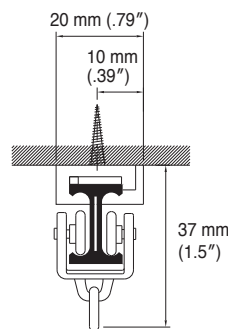

Bracket Installation Interval and Allowable Curtain Load

Installation Dimensions

Ceiling Attachment

Single Bracket

Ceiling Single Bracket

Ceiling Double Bracket

Wall Attachment

Single Bracket

Refre Rails

Umber

White

Warm white

Size	Product Code		
	Umber	White	Warm white
25 m (984")	01460066	01460082	01460065
2.00 m (79")	01460013	—	01460015
3.00 m (118")	01460014	—	01460016

Refre R Set for Stores

Size	Product Code	
	Umber	Warm white
2.00 m (79")	01460047	01460045
3.00 m (118")	01460048	01460046

Contents of parts: Rail (1 pc), Rollers (2.00 m/79"=22 pcs, 3.00 m/118"=34 pcs), MG Carriers (1 pair), End Caps (2 pcs), Single Brackets (2.00 m/79"=9 pcs, 3.00 m/118"=12 pcs), Fixing Screws

Attractive package for store displays

Quantity: 2 sets
 Package size: W 250 mm x H 250 mm x D 30 mm
 (W 9.8" x H 9.8" x D 1.2")

Package specifications may change without notice.

Refre Parts

	Product Name		Product Code	
Rollers	Roller (8 pieces per strip)	Umber	01460011	
		White	01460083	
		Warm white	01460001	
	MG Carrier	MG Carrier	Umber	01460010
			White	01460084
			Warm white	01460002
		One-way MG Carrier	Umber	01460012
			White	01460085
			Warm white	01460003
Other Parts	Splice	Umber	01460028	
		Warm white	01460029	