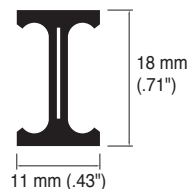

Bracket Installation Interval and Allowable Curtain Load

Installation Dimensions

Ceiling Attachment

Single Bracket

Ceiling Single Bracket

Ceiling Double Bracket

Wall Attachment

Single Bracket

Refre Rails

Umber

White

Warm white

Size	Product Code		
	Umber	White	Warm white
25 m (984")	01460066	01460082	01460065
2.00 m (79")	01460013	—	01460015
3.00 m (118")	01460014	—	01460016

Refre R Set for Stores

Size	Product Code	
	Umber	Warm white
2.00 m (79")	01460047	01460045
3.00 m (118")	01460048	01460046

Contents of parts: Rail (1 pc), Rollers (2.00 m/79"=22 pcs, 3.00 m/118"=34 pcs), MG Carriers (1 pair), End Caps (2 pcs), Single Brackets (2.00 m/79"=9 pcs, 3.00 m/118"=12 pcs), Fixing Screws

Attractive package for store displays

Quantity: 2 sets
 Package size: W 250 mm x H 250 mm x D 30 mm
 (W 9.8" x H 9.8" x D 1.2")

Package specifications may change without notice.

Refre Parts

	Product Name		Product Code	
Rollers	Roller (8 pieces per strip)	Umber	01460011	
		White	01460083	
		Warm white	01460001	
	MG Carrier	MG Carrier	Umber	01460010
			White	01460084
			Warm white	01460002
		One-way MG Carrier	Umber	01460012
			White	01460085
			Warm white	01460003
Other Parts	Splice	Umber	01460028	
		Warm white	01460029	