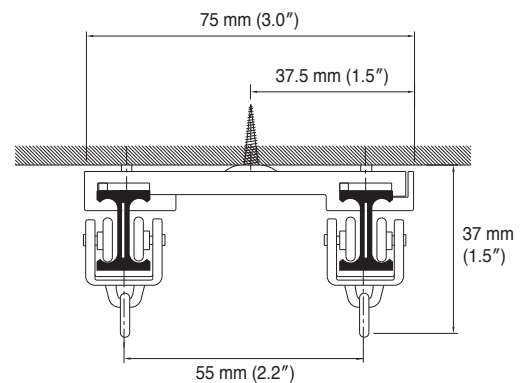

Bracket Installation Interval and Allowable Curtain Load

Installation Dimensions

Ceiling Attachment

Single Bracket

Ceiling Single Bracket

Ceiling Double Bracket

Wall Attachment

Single Bracket

Refre Rails

Umber

White

Warm white

Size	Product Code		
	Umber	White	Warm white
25 m (984")	01460066	01460082	01460065
2.00 m (79")	01460013	—	01460015
3.00 m (118")	01460014	—	01460016

Refre R Set for Stores

Size	Product Code	
	Umber	Warm white
2.00 m (79")	01460047	01460045
3.00 m (118")	01460048	01460046

Contents of parts: Rail (1 pc), Rollers (2.00 m/79"=22 pcs, 3.00 m/118"=34 pcs), MG Carriers (1 pair), End Caps (2 pcs), Single Brackets (2.00 m/79"=9 pcs, 3.00 m/118"=12 pcs), Fixing Screws

Attractive package for store displays

Quantity: 2 sets
 Package size: W 250 mm x H 250 mm x D 30 mm
 (W 9.8" x H 9.8" x D 1.2")

Package specifications may change without notice.

Refre Parts

	Product Name		Product Code	
Rollers	Roller (8 pieces per strip)	Umber	01460011	
		White	01460083	
		Warm white	01460001	
	MG Carrier	MG Carrier	Umber	01460010
			White	01460084
			Warm white	01460002
		One-way MG Carrier	Umber	01460012
			White	01460085
			Warm white	01460003
Other Parts	Splice	Umber	01460028	
		Warm white	01460029	