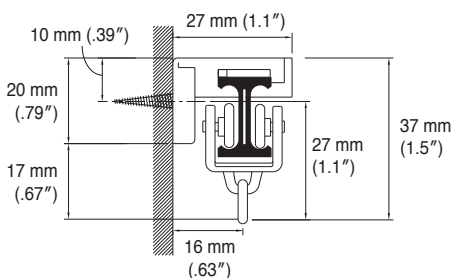

Bracket Installation Interval and Allowable Curtain Load

Installation Dimensions

Ceiling Attachment

Single Bracket

Ceiling Single Bracket

Ceiling Double Bracket

Wall Attachment

Single Bracket

Refre Rails

Umber

White

Warm white

Size	Product Code		
	Umber	White	Warm white
25 m (984")	01460066	01460082	01460065
2.00 m (79")	01460013	—	01460015
3.00 m (118")	01460014	—	01460016

Refre R Set for Stores

Size	Product Code	
	Umber	Warm white
2.00 m (79")	01460047	01460045
3.00 m (118")	01460048	01460046

Contents of parts: Rail (1 pc), Rollers (2.00 m/79"=22 pcs, 3.00 m/118"=34 pcs), MG Carriers (1 pair), End Caps (2 pcs), Single Brackets (2.00 m/79"=9 pcs, 3.00 m/118"=12 pcs), Fixing Screws

Attractive package for store displays

Quantity: 2 sets
 Package size: W 250 mm x H 250 mm x D 30 mm
 (W 9.8" x H 9.8" x D 1.2")

Package specifications may change without notice.

Refre Parts

	Product Name		Product Code	
Rollers	Roller (8 pieces per strip)	Umber	01460011	
		White	01460083	
		Warm white	01460001	
	MG Carrier	MG Carrier	Umber	01460010
			White	01460084
			Warm white	01460002
		One-way MG Carrier	Umber	01460012
			White	01460085
			Warm white	01460003
Other Parts	Splice	Umber	01460028	
		Warm white	01460029	