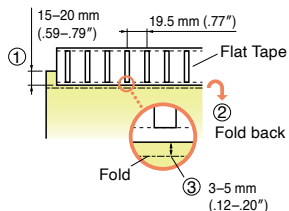

Insert the Pleating Cord into the New Delac Wave Style Roller.

Wave Style Curtain

How to Sew Curtain with Flat Tape

The Flat Tape for finishing the curtain wave appropriately.

Sewing Tips

- ① Put Flat Tape upside down so as to overlap about 15–20 mm (.59–.79") from the top edge of the curtain front side and sew it.
- ② Fold the curtain fabric once on the back side and sew it.
- ③ Fold the curtain fabric 3–5 mm (.12–.20") away from Flat Tape.