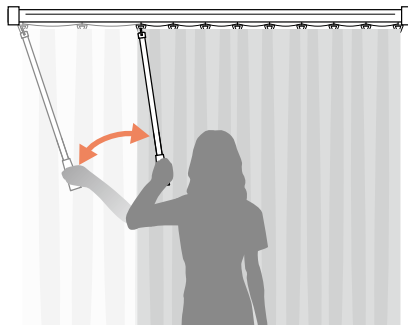

New Delac with Wave Style Components

Curtain Baton (Option)

Using the Curtain Baton, the curtain opens /closes smoothly.

The Curtain Baton has the following effects, keep the shape of the curtain and prevent dirt.