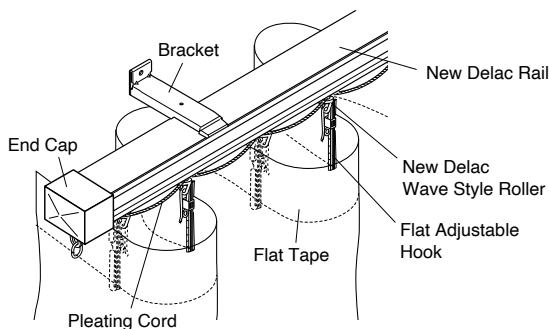

Wave Style Structure

- Even number of hooks used in all cases.
- Rollers spaced at 80 mm (3.2") intervals to produce waves.
- Both left and right sides of curtains always end in troughs.

*To make appealing wave style curtains, use Flat Tape and Pleating Cord.

*Fabrics with soft weft threads and stiff warp threads such as plain weaves are advisable (Blackout fabrics are not recommended).