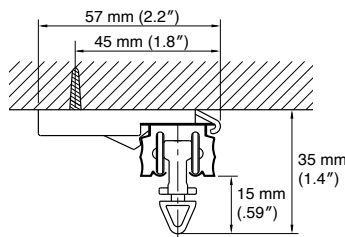

Parts	Material	Finish
Roller	Natural	High density polyethylene
Pleating Cord	White	Cord: Chemical fiber Bush: Polyacetal

Installation Dimensions

Ceiling Attachment

Direct attachment

Ceiling Single Bracket Bracket width = 18 mm (.71")

Wall Attachment

Single Bracket Bracket width = 19 mm (.75")

New Delac with Wave Style Components—Parts

Product Name	Product Code	Product Name	Product Code
New Delac Wave Style Roller Set (100 m)	00210355	Flat Adjustable Hook 75 mm (300 pcs)	00340246
Flat Tape 75 mm (50 m)	00400115	Weight Tape Stainless 14 (100 m)	30004957