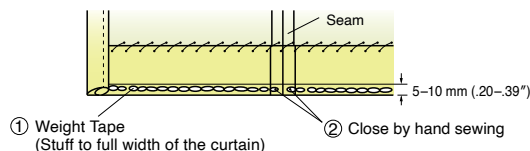

Insert the Pleating Cord into the New Delac Wave Style Roller.

Wave Style Curtain

How to Sew Curtain with Flat Tape

The Flat Tape for finishing the curtain wave appropriately.

Sewing Tips

- ① Put Flat Tape upside down so as to overlap about 15–20 mm (.59–.79") from the top edge of the curtain front side and sew it.
- ② Fold the curtain fabric once on the back side and sew it.
- ③ Fold the curtain fabric 3–5 mm (.12–.20") away from Flat Tape.

How to Sew Curtain with Weight Tape

Put the Weight Tape in the curtain hem makes a appropriate curtain wave. The Weight Tape is flexible, so it will be finished in a natural wave.

Sewing Tips

- ① Prepare the weight tape more than the width. Put the full width in the folded part of the hem.
- ② Close hand-sewn from the back side for each seam so that the Weight Tape becomes average.