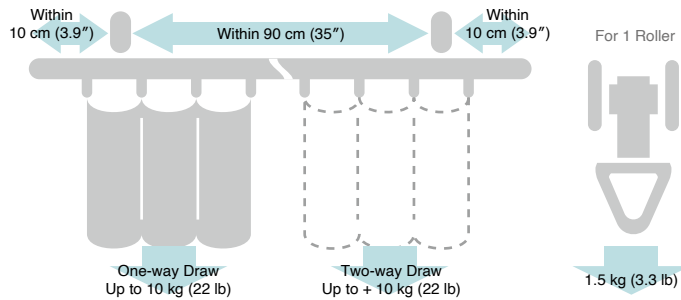

Bracket Installation Interval and Allowable Curtain Load

Materials and Finishes

Rail Section

Parts	Material	Finish	
Rail	Aluminum alloy extrusion material	Silver	Alumite
		Umber	Alumite umber
		Black	Alumite black
		White	Alumite white
		Warm white	Alumite warm white

Parts	Material	Finish
Roller	Natural	High density polyethylene
Pleating Cord	White	Cord: Chemical fiber Bush: Polyacetal