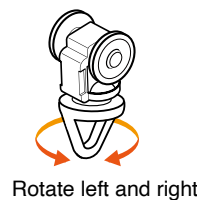

Wave Style Components

Pleating Cord

Flat Tape 75 mm

Flat Adjustable Hook 75 mm

*11 steps adjustable with 5 mm pitch

New Delac Wave Style Roller

Rotate left and right

Wave Style Roller and Pleating Cord Installation