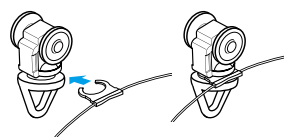

Wave Style Components

Pleating Cord

Flat Tape 75 mm

Flat Adjustable Hook 75 mm

*11 steps adjustable with 5 mm pitch

New Delac Wave Style Roller

Rotate left and right

Wave Style Roller and Pleating Cord Installation

Insert the Pleating Cord into the New Delac Wave Style Roller.

Wave Style Curtain

How to Sew Curtain with Flat Tape

The Flat Tape for finishing the curtain wave appropriately.

Sewing Tips

- ① Put Flat Tape upside down so as to overlap about 15–20 mm (.59–.79") from the top edge of the curtain front side and sew it.
- ② Fold the curtain fabric once on the back side and sew it.
- ③ Fold the curtain fabric 3–5 mm (.12–.20") away from Flat Tape.