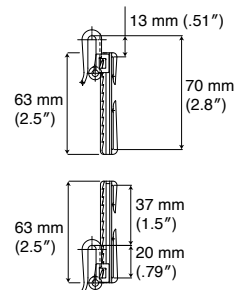

Wave Style Components

Pleating Cord

Flat Tape 75 mm

Flat Adjustable Hook 75 mm

*11 steps adjustable with 5 mm pitch

New Delac Wave Style Roller

Rotate left and right

Wave Style Roller and Pleating Cord Installation