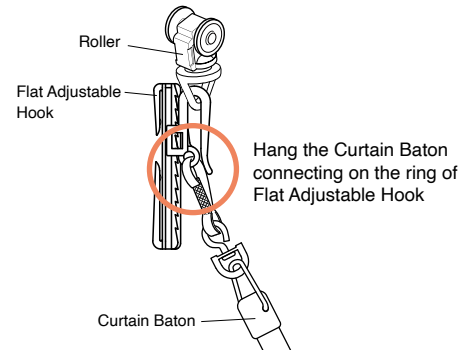

New Delac with Wave Style Components

Curtain Baton (Option)

Using the Curtain Baton, the curtain opens /closes smoothly.

The Curtain Baton has the following effects, keep the shape of the curtain and prevent dirt.