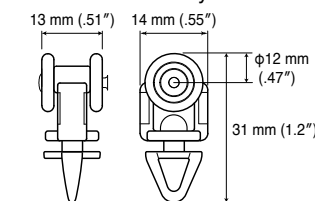

Wave Style Components

Pleating Cord

Flat Tape 75 mm

Flat Adjustable Hook 75 mm

*11 steps adjustable with 5 mm pitch

New Delac Wave Style Roller

Rotate left and right

Wave Style Roller and Pleating Cord Installation