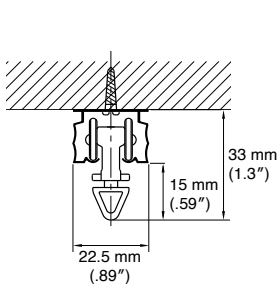

Bracket Installation Interval and Allowable Curtain Load

Materials and Finishes

Rail Section

Parts	Material	Finish	
Rail	Aluminum alloy extrusion material	Silver	Alumite
		Umber	Alumite umber
		Black	Alumite black
		White	Alumite white
		Warm white	Alumite warm white

Parts	Material	Finish
Roller	Natural	High density polyethylene
Pleating Cord	White	Cord: Chemical fiber Bush: Polyacetal

Installation Dimensions

Ceiling Attachment

Direct attachment

Ceiling Single Bracket Bracket width = 18 mm (.71")

Wall Attachment

Single Bracket Bracket width = 19 mm (.75")

New Delac with Wave Style Components—Parts

Product Name	Product Code	Product Name	Product Code
New Delac Wave Style Roller Set (100 m)	00210355	Flat Adjustable Hook 75 mm (300 pcs)	00340246
Flat Tape 75 mm (50 m)	00400115	Weight Tape Stainless 14 (100 m)	30004957