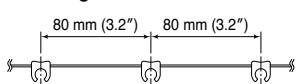

Wave Style Components

Pleating Cord