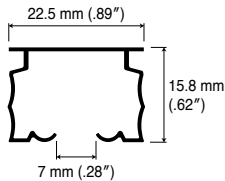

Bracket Installation Interval and Allowable Curtain Load

Materials and Finishes

Rail Section

Parts	Material	Finish	
Rail	Aluminum alloy extrusion material	Silver	Alumite
		Umber	Alumite umber
		Black	Alumite black
		White	Alumite white
		Warm white	Alumite warm white

Parts	Material	Finish
Roller	Natural	High density polyethylene
Pleating Cord	White	Cord: Chemical fiber Bush: Polyacetal

Installation Dimensions

Ceiling Attachment

Direct attachment

Ceiling Single Bracket Bracket width = 18 mm (.71")