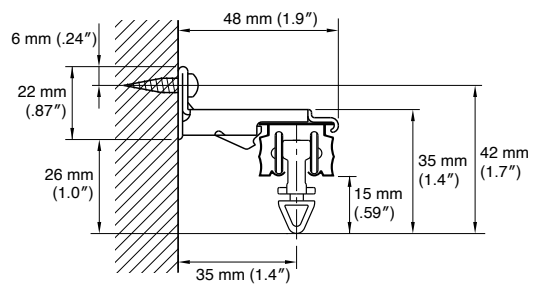

Parts	Material	Finish
Roller	Natural	High density polyethylene
Pleating Cord	White	Cord: Chemical fiber Bush: Polyacetal

Installation Dimensions

Ceiling Attachment

Direct attachment

Ceiling Single Bracket Bracket width = 18 mm (.71")

Wall Attachment

Single Bracket Bracket width = 19 mm (.75")

New Delac with Wave Style Components—Parts

Product Name	Product Code	Product Name	Product Code
New Delac Wave Style Roller Set (100 m)	00210355	Flat Adjustable Hook 75 mm (300 pcs)	00340246
Flat Tape 75 mm (50 m)	00400115	Weight Tape Stainless 14 (100 m)	30004957