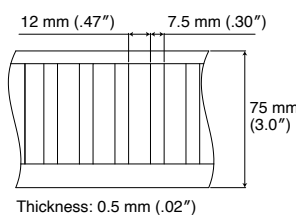

Wave Style Components

Pleating Cord

Flat Tape 75 mm