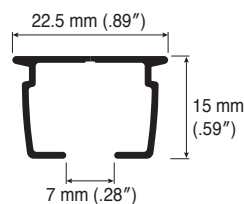

Ceiling Attachment

Click on Ceiling Bracket
Bracket width = 15 mm (.59")

Wall Attachment

Single Bracket
Bracket width = 19 mm (.75")

Double Bracket
Bracket width = 19 mm (.75")

*Measurements apply to use of New Delac Rollers or Nexty Rollers.

NDL20 Rails

Silver		White	
Size	Product Code		
	Silver	White	
5.0 m (196.9")	30001022	30001023	

Materials and Finishes

Parts		Material	Finish
Rail	Silver	Aluminum alloy extrusion material	Alumite
	White		Powder coated white
Roller	Plate	Hard polyethylene	—
	Wheel	Acetal resin	—
Overlap Carrier for Hand	Body	Acetal resin	—
	Arm	SPCC-SD	Zinc plating chromate treatment (White)