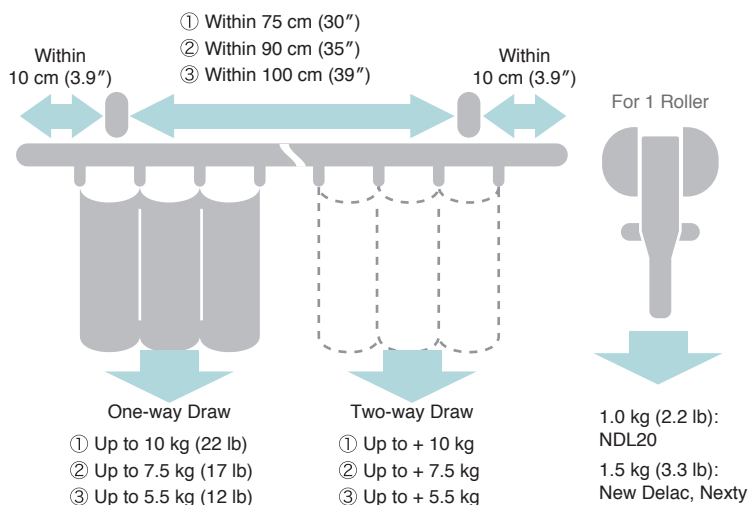

Bracket Installation Interval and Allowable Curtain Load