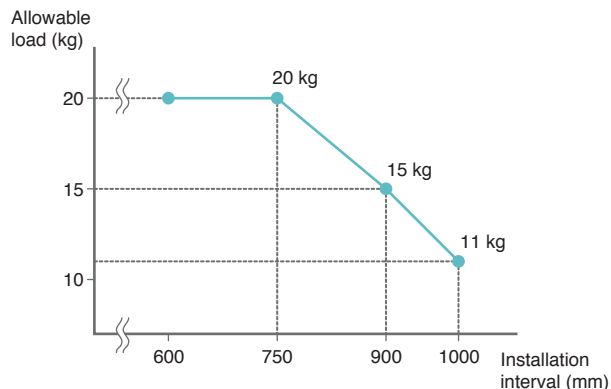

Rail installation interval and allowable load

*For the two-way draw

NDL20 Parts

Product Name	Product Code
NDL20 Roller	30001025
NDL20 MG Carrier	30001026
NDL20 One-way MG Carrier	30001027
NDL20 Overlap Carrier for Hand	30001028
Nexty Roller	03572457
Nexty MG Carrier	03570037
Nexty One-way MG Carrier	03570038

Product Name	Product Code
New Delac Roller	Natural 00210027
New Delac MG Carrier	Natural 00210054
New Delac One-way MG Carrier	Natural 00210053
New Delac Overlap Carrier for Hand	00210006
New Delac Wave Style Roller Set (100 m)	00210355

Roller (1,250 pcs)
80 mm (3.2")
Pleating Cord (100 m)

Product Name	Product Code
NDL20 Click on Ceiling Bracket	Silver 30001034
	White 30001035
NDL20 Single Bracket	Silver 30001030
	White 30001031
NDL20 Double Bracket	Silver 30001032
	White 30001033
NDL20 End Stop	30001036
NDL20 Splice	30001029