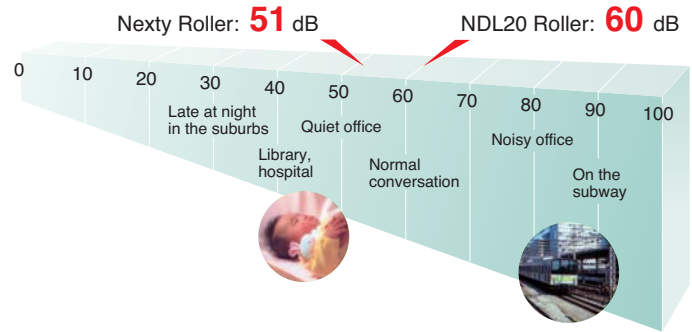

*For two-way draw.

Outstanding performance and quiet operation

- Special Wheel-type Rollers makes smooth, quiet performance.
- Quiet operation when used with Nexty Rollers, the noise level is only 51 dB.