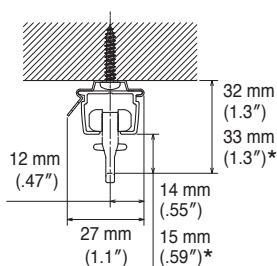

Click on Ceiling Bracket

New Delac NT Double Bracket

New Delac Ceiling Double Bracket

For Wave Style

- The Wave Style creates a feeling of naturally flowing fabric.
- The curtains are draped in gentle waves about 1.5–2.2 times the width of window, resulting in a continuity of pattern and texture.
- There is a natural wave in the curtains at intervals of 80 mm (3.2”).
- With its tape and accessories, it creates natural, elegant symmetrical waves.

Ceiling Attachment

Click on Ceiling Bracket
Bracket width = 15 mm (.59")

Wall Attachment

Single Bracket
Bracket width = 19 mm (.75")

Double Bracket
Bracket width = 19 mm (.75")

*Measurements apply to use of New Delac Rollers or Nexty Rollers.

NDL20 Rails

Silver		White	
Size	Product Code		
	Silver	White	
5.0 m (196.9")	30001022	30001023	

Materials and Finishes

Parts		Material	Finish
Rail	Silver	Aluminum alloy extrusion material	Alumite
	White		Powder coated white
Roller	Plate	Hard polyethylene	—
	Wheel	Acetal resin	—
Overlap Carrier for Hand	Body	Acetal resin	—
	Arm	SPCC-SD	Zinc plating chromate treatment (White)