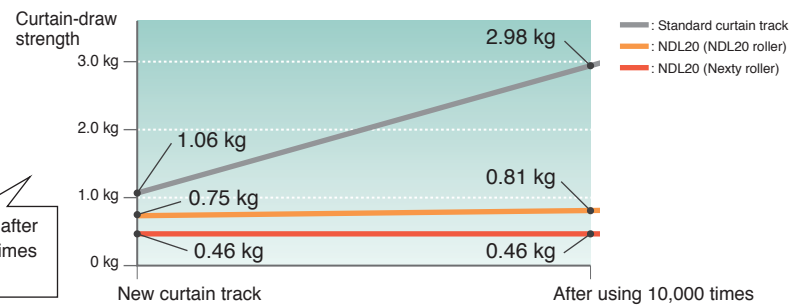

Exceptional durability

- Consistently smooth, quiet operation through over 10,000 open/close cycles.

Curtain-draw strength on after opening/closing 10,000 times with 10 kg curtain

Curtain track durability test results

Come in two colors variation

- Come in Silver or White colors for easy application in residences, hotels, hospitals, and other environments.