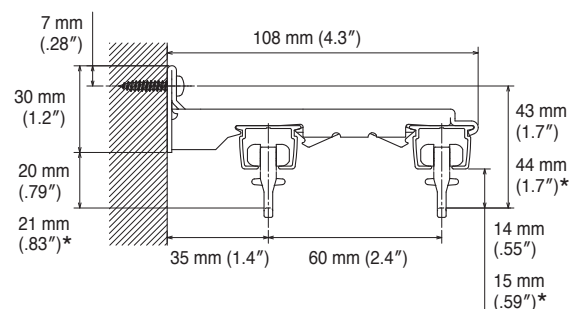

Ceiling Attachment

Click on Ceiling Bracket
Bracket width = 15 mm (.59")

Wall Attachment

Single Bracket
Bracket width = 19 mm (.75")

Double Bracket
Bracket width = 19 mm (.75")

*Measurements apply to use of New Delac Rollers or Nexty Rollers.

NDL20 Rails

Silver		White	
Size	Product Code		
	Silver	White	
5.0 m (196.9")	30001022	30001023	

Materials and Finishes

Parts		Material	Finish
Rail	Silver	Aluminum alloy extrusion material	Alumite
	White		Powder coated white
Roller	Plate	Hard polyethylene	—
	Wheel	Acetal resin	—
Overlap Carrier for Hand	Body	Acetal resin	—
	Arm	SPCC-SD	Zinc plating chromate treatment (White)