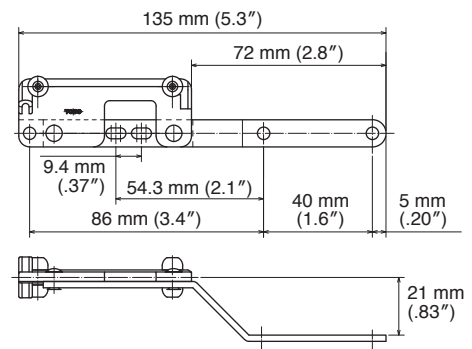

Keep external light out of bedrooms and other spaces

- Effectively darkens rooms when used with the Overlap Carrier for Hand.
- Perfect for bedrooms and other spaces where shutting out external light is desirable.