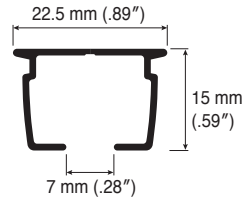

NDL20

NDL20's Unique Feature

High-quality products at reasonable prices

- High-quality at reasonable prices made possible by improvements based on years of manufacturing and installation experience.
- Compact, but still able to support curtain weights up to 20 kg*.

*For two-way draw.