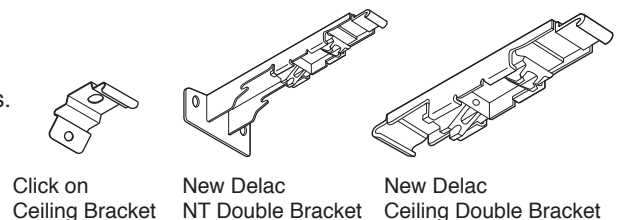

Come in two colors variation

- Come in Silver or White colors for easy application in residences, hotels, hospitals, and other environments.

Keep external light out of bedrooms and other spaces

- Effectively darkens rooms when used with the Overlap Carrier for Hand.
- Perfect for bedrooms and other spaces where shutting out external light is desirable.

Adapts to various types of installation

- Three types of Rollers to match applications and budgets.
- Compatible with New Delac brackets and various configurations.

*Refer to the New Delac catalog for more information on these brackets.

Click on Ceiling Bracket

New Delac NT Double Bracket

New Delac Ceiling Double Bracket

For Wave Style

- The Wave Style creates a feeling of naturally flowing fabric.
- The curtains are draped in gentle waves about 1.5–2.2 times the width of window, resulting in a continuity of pattern and texture.
- There is a natural wave in the curtains at intervals of 80 mm (3.2”).
- With its tape and accessories, it creates natural, elegant symmetrical waves.