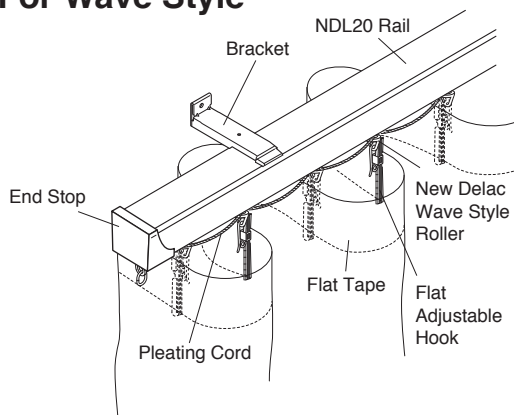

Adapts to various types of installation

- Three types of Rollers to match applications and budgets.
- Compatible with New Delac brackets and various configurations.

*Refer to the New Delac catalog for more information on these brackets.

Click on Ceiling Bracket

New Delac NT Double Bracket

New Delac Ceiling Double Bracket

For Wave Style

- The Wave Style creates a feeling of naturally flowing fabric.
- The curtains are draped in gentle waves about 1.5–2.2 times the width of window, resulting in a continuity of pattern and texture.
- There is a natural wave in the curtains at intervals of 80 mm (3.2”).
- With its tape and accessories, it creates natural, elegant symmetrical waves.

*Pleating cord keeps waves evenly shaped, making the curtain rich and stylish.

*For more details about Wave Style, please refer to the catalog “New Delac with Wave Style Components”.

Installation Dimensions