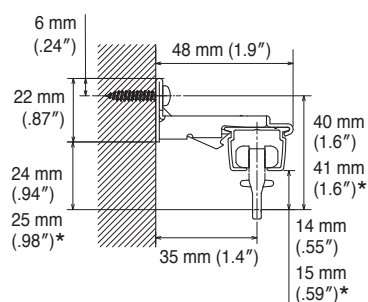

*Pleating cord keeps waves evenly shaped, making the curtain rich and stylish.

*For more details about Wave Style, please refer to the catalog “New Delac with Wave Style Components”.

Installation Dimensions

Ceiling Attachment

Click on Ceiling Bracket
Bracket width = 15 mm (.59")

Wall Attachment

Single Bracket
Bracket width = 19 mm (.75")

Double Bracket
Bracket width = 19 mm (.75")

*Measurements apply to use of New Delac Rollers or Nexty Rollers.

NDL20 Rails

Silver		White	
Size	Product Code		
	Silver	White	
5.0 m (196.9")	30001022	30001023	

Materials and Finishes

Parts		Material	Finish
Rail	Silver	Aluminum alloy extrusion material	Alumite
	White		Powder coated white
Roller	Plate	Hard polyethylene	—
	Wheel	Acetal resin	—
Overlap Carrier for Hand	Body	Acetal resin	—
	Arm	SPCC-SD	Zinc plating chromate treatment (White)