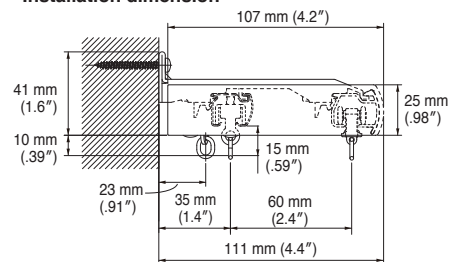

*For End Cap M double, Nexty rail length is 30 mm (1.2") less than Legato Primo Rail.

End Cap R

Front view

Side view

Bottom view

Top view

Installation dimension

Cover Top

Cover Top

Top view

Installation dimension

Front view

Side view

Cover Top R

Top view

Installation dimension

Cover Top Set

Legato Primo Cover Top Set

Size	Product Code		
	White	Light Brown	Dark Brown
2.01 m (79")	30004143	30004139	30004141
3.01 m (119")	30004144	30004140	30004142

Contents of Set: Cover Top (1 pc), Cover Top Cap (1 set), Cover Top Fixing Clip (2.01 m/79" or less=3 pcs, 2.02 m/80" to 3.01 m/119"=5 pcs)
 *The Cover Top length is 20 mm (.79") less than Legato Primo rail.