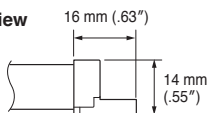

Cover Top

Top view

Installation dimension

Front view

Side view

Cover Top R

Top view

Installation dimension

Cover Top Set

Legato Primo Cover Top Set

Size	Product Code		
	White	Light Brown	Dark Brown
2.01 m (79")	30004143	30004139	30004141
3.01 m (119")	30004144	30004140	30004142

Contents of Set: Cover Top (1 pc), Cover Top Cap (1 set), Cover Top Fixing Clip (2.01 m/79" or less=3 pcs, 2.02 m/80" to 3.01 m/119"=5 pcs)
 *The Cover Top length is 20 mm (.79") less than Legato Primo rail.