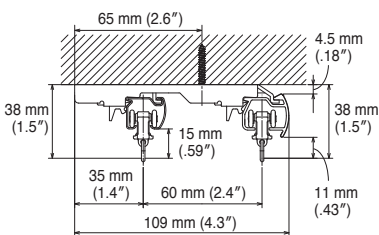

Bracket Installation Interval and Allowable Curtain Load

*End Cap R component can support up to 5 kg (11 lb).

Installation and Caps Dimensions

Ceiling Attachment

Ceiling Double Bracket
Bracket width = 19 mm (.75")

Wall Attachment

Extra Single Bracket
Bracket width = 18 mm (.71")

Double Bracket
Bracket width = 18 mm (.71")

End Caps

End Cap A

End Cap B

End Cap C

Side view