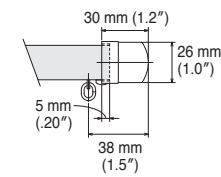

Wall Attachment

Extra Single Bracket
Bracket width = 18 mm (.71")

Double Bracket
Bracket width = 18 mm (.71")

End Caps

End Cap A

End Cap B

End Cap C

Side view

End Cap M (Single)

Front view

Side view

End Cap M (Double)

Front view (Wood type)

Front view (Silver)

Side view

Installation dimension

Cover Top

Top view

Installation dimension

Front view

Side view

Cover Top R

Top view

Installation dimension