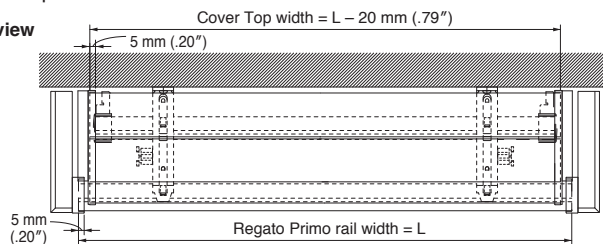

End Cap M (Single)

Front view

Side view

End Cap M (Double)

Front view (Wood type)

Front view (Silver)

Side view

Installation dimension

*For End Cap M double, Nexty rail length is 30 mm (1.2") less than Legato Primo Rail.

End Cap R

Front view

Side view

Bottom view

Top view

Installation dimension

Cover Top

Cover Top

Top view

Installation dimension

Front view

Side view

Cover Top R

Top view

Installation dimension