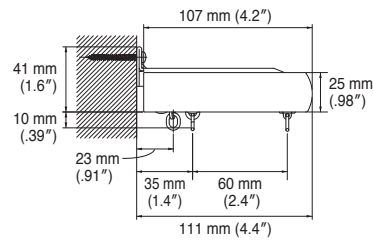

Wall Attachment

Extra Single Bracket
Bracket width = 18 mm (.71")

Double Bracket
Bracket width = 18 mm (.71")

End Caps

End Cap A

End Cap B

End Cap C

Side view

End Cap M (Single)

Front view

Side view

End Cap M (Double)

Front view (Wood type)

Front view (Silver)

Side view

Installation dimension

*For End Cap M double, Nexty rail length is 30 mm (1.2") less than Legato Primo Rail.

End Cap R

Front view

Side view

Bottom view

Top view

Installation dimension

Cover Top

Cover Top

Top view

Installation dimension

Front view

Side view

Cover Top R

Top view

Installation dimension