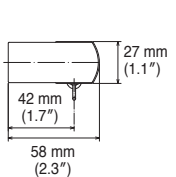

Bracket Installation Interval and Allowable Curtain Load

*End Cap R component can support up to 5 kg (11 lb).

Installation and Caps Dimensions

Ceiling Attachment

Ceiling Double Bracket
Bracket width = 19 mm (.75")

Wall Attachment

Extra Single Bracket
Bracket width = 18 mm (.71")

Double Bracket
Bracket width = 18 mm (.71")

End Caps

End Cap A

End Cap B

End Cap C

Side view

End Cap M (Single)

Front view

Side view

End Cap M (Double)

Front view (Wood type)

Front view (Silver)

Side view

Installation dimension

Cover Top

Top view

Installation dimension

Front view

Side view

Cover Top R

Top view

Installation dimension