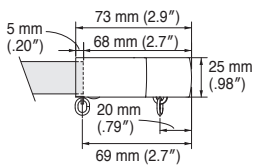

Wall Attachment

Extra Single Bracket
Bracket width = 18 mm (.71")

Double Bracket
Bracket width = 18 mm (.71")

End Caps

End Cap A

End Cap B

End Cap C

Side view

End Cap M (Single)

Front view

Side view

End Cap M (Double)

Front view (Wood type)

Front view (Silver)

Side view

Installation dimension

*For End Cap M double, Nexty rail length is 30 mm (1.2") less than Legato Primo Rail.

End Cap R

Front view

Side view

Bottom view

Top view

Installation dimension

Cover Top

Cover Top

Top view

Installation dimension

Front view

Side view

Cover Top R

Top view

Installation dimension