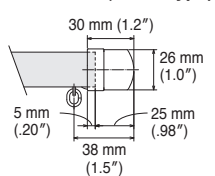

Wall Attachment

Extra Single Bracket
Bracket width = 18 mm (.71")

Double Bracket
Bracket width = 18 mm (.71")

End Caps

End Cap A

End Cap B

End Cap C

Side view

End Cap M (Single)

Front view

Side view

End Cap M (Double)

Front view (Wood type)

Front view (Silver)

Side view

Installation dimension

*For End Cap M double, Nexty rail length is 30 mm (1.2") less than Legato Primo Rail.

End Cap R

Front view

Side view

Bottom view

Top view

Installation dimension

Cover Top

Cover Top

Top view

Installation dimension

Front view

Side view

Cover Top R

Top view

Installation dimension