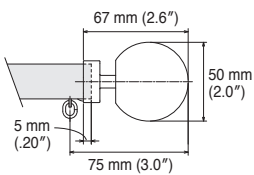

Wall Attachment

Extra Single Bracket
Bracket width = 18 mm (.71")

Double Bracket
Bracket width = 18 mm (.71")

End Caps

End Cap A

End Cap B

End Cap C

Side view

End Cap M (Single)

Front view

Side view

End Cap M (Double)

Front view (Wood type)

Front view (Silver)

Side view

Installation dimension

Cover Top

Top view

Installation dimension

Front view

Side view

Cover Top R

Top view

Installation dimension