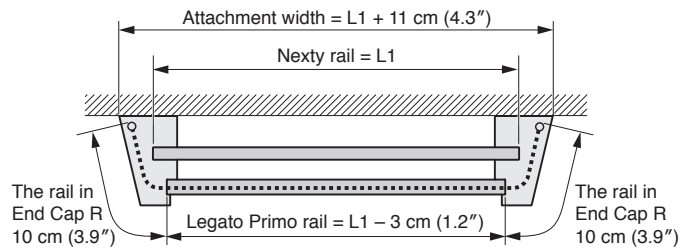

Legato Primo

Legato Primo's Unique Features

End Cap R

Folded curtains settle into the End Cap R, making for a wider space when curtains are opened.

The curtain width = Rail length + the rail in End Cap R

End Cap R offers better light-blocking and energy efficiency. It also eliminates the need for Return Aids.

End Cap C

Stops light from leaking in from the side of the wall.

End Cap B

The metal part of the End Cap B is detachable, as needed for the installation location.

*Detach with a screwdriver.

Ceiling Attachment