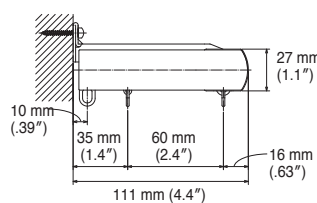

Wall Attachment

Extra Single Bracket
Bracket width = 18 mm (.71")

Double Bracket
Bracket width = 18 mm (.71")

End Caps

End Cap A

End Cap B

End Cap C

Side view

End Cap M (Single)

Front view

Side view

End Cap M (Double)

Front view (Wood type)

Front view (Silver)

Side view

Installation dimension

*For End Cap M double, Nexty rail length is 30 mm (1.2") less than Legato Primo Rail.

End Cap R

Front view

Side view

Bottom view

Top view

Installation dimension

Cover Top

Cover Top

Top view

Installation dimension

Front view

Side view

Cover Top R

Top view

Installation dimension