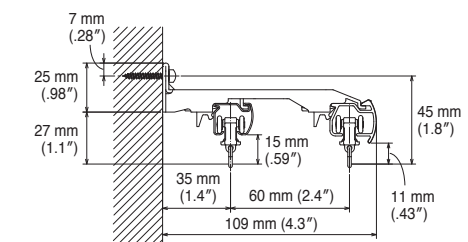

Bracket Installation Interval and Allowable Curtain Load

*End Cap R component can support up to 5 kg (11 lb).

Installation and Caps Dimensions

Ceiling Attachment

Ceiling Double Bracket
Bracket width = 19 mm (.75")

Wall Attachment

Extra Single Bracket
Bracket width = 18 mm (.71")

Double Bracket
Bracket width = 18 mm (.71")

End Caps

End Cap A

End Cap B

End Cap C

Side view