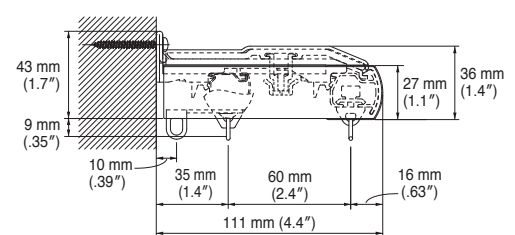

End Cap M (Single)

Front view

Side view

End Cap M (Double)

Front view (Wood type)

Front view (Silver)

Side view

Installation dimension

*For End Cap M double, Nexty rail length is 30 mm (1.2") less than Legato Primo Rail.

End Cap R

Front view

Side view

Bottom view

Top view

Installation dimension

Cover Top

Cover Top

Top view

Installation dimension

Front view

Side view

Cover Top R

Top view

Installation dimension

Cover Top Set

Legato Primo Cover Top Set

Size	Product Code		
	White	Light Brown	Dark Brown
2.01 m (79")	30004143	30004139	30004141
3.01 m (119")	30004144	30004140	30004142

Contents of Set: Cover Top (1 pc), Cover Top Cap (1 set), Cover Top Fixing Clip (2.01 m/79" or less=3 pcs, 2.02 m/80" to 3.01 m/119"=5 pcs)
 *The Cover Top length is 20 mm (.79") less than Legato Primo rail.