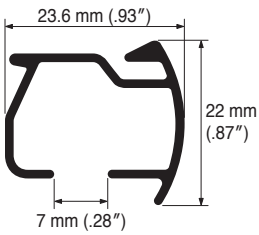

Legato Primo Rails

Legato Primo Rails

Size	Product Code						
	White Grain	Natural Grain	Light Grain	Walnut	Dark Mahogany	Mist Silver	Pearl Gray
1.13 m (44")	30002562	30002564	30002566	30002568	30002570	30002572	30002574
2.03 m (80")	05130121	05130123	30000537	05130125	05130127	05130129	05130131
3.03 m (119")	05130122	05130124	30000538	05130126	05130128	05130130	05130132
4.03 m (159")	30002563	30002565	30002567	30002569	30002571	30002573	30002575