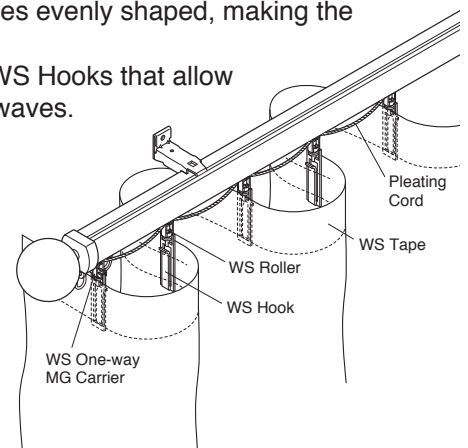

End Cap C

Stops light from leaking in from the side of the wall.

End Cap B

The metal part of the End Cap B is detachable, as needed for the installation location.

*Detach with a screwdriver.

Ceiling Attachment

Use the Ceiling Bracket for ceiling installations.

*Not attachable for End Cap A.

Curtain Stopper (Option)

Keeps the curtain in place when drawn open.

Curtain Stopper

Side MG Carrier (Option)

The Side MG Carrier lets you draw in the curtains from either end of the rail. Bundled curtains on the sides stay clear of windows when they open and close.

*Cover Top lengths must be measured to leave 5 mm (.20") of space on the left and right sides to accommodate the left and right caps.

*Cover Top does not block all external light.

Wave Style

- The Wave Style brings out the feeling of naturally fabric.
- With its tape and accessories, natural and elegant symmetrical waves are created.

The Pleating Cord keeps the waves evenly shaped, making the curtain rich and stylish.

Features unique WS Roller and WS Hooks that allow the curtain fabric to form natural waves.

*For more details about Wave Style, please refer to the catalog "Wave Style Components".