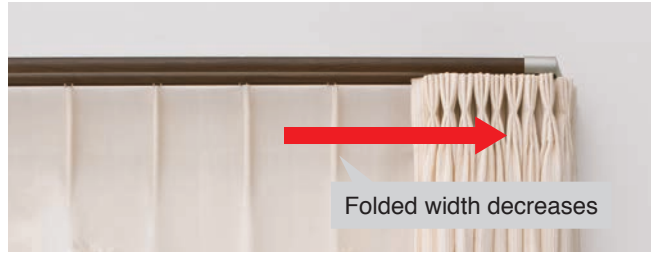

Legato Primo

- Basic design with linear beauty and wooden taste.
- Versatile, elegantly designed rail.
- The ability to select from a wide variety of End Caps and combine them with optional parts significantly enhances design flexibility and functionality.

Legato Primo

Legato Primo's Unique Features

End Cap R

Folded curtains settle into the End Cap R, making for a wider space when curtains are opened.

The curtain width = Rail length + the rail in End Cap R

End Cap R offers better light-blocking and energy efficiency. It also eliminates the need for Return Aids.