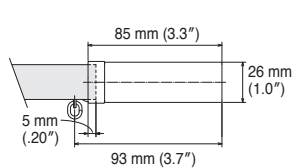

Wall Attachment

Extra Single Bracket
Bracket width = 18 mm (.71")

Double Bracket
Bracket width = 18 mm (.71")

End Caps

End Cap A

End Cap B

End Cap C

Side view

End Cap M (Single)

Front view

Side view

End Cap M (Double)

Front view (Wood type)

Front view (Silver)

Side view

Installation dimension