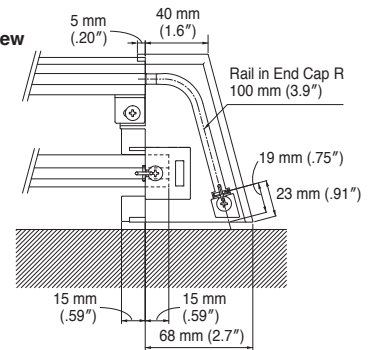

End Cap M (Single)

Front view

Side view

End Cap M (Double)

Front view (Wood type)

Front view (Silver)

Side view

Installation dimension

*For End Cap M double, Nexty rail length is 30 mm (1.2") less than Legato Primo Rail.

End Cap R

Front view

Side view

Bottom view

Top view

Installation dimension

Cover Top

Cover Top

Top view

Installation dimension

Front view

Side view

Cover Top R

Top view

Installation dimension

Cover Top Set

Legato Primo Cover Top Set

Size	Product Code		
	White	Light Brown	Dark Brown
2.01 m (79")	30004143	30004139	30004141
3.01 m (119")	30004144	30004140	30004142

Contents of Set: Cover Top (1 pc), Cover Top Cap (1 set), Cover Top Fixing Clip (2.01 m/79" or less=3 pcs, 2.02 m/80" to 3.01 m/119"=5 pcs)
 *The Cover Top length is 20 mm (.79") less than Legato Primo rail.