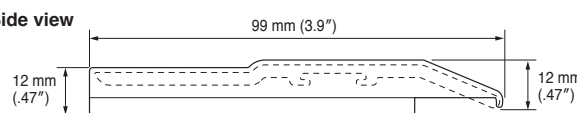

Cover Top

Top view

Installation dimension

Front view

Side view

Cover Top R

Top view

Installation dimension

Cover Top Set

Legato Primo Cover Top Set

Size	Product Code		
	White	Light Brown	Dark Brown
2.01 m (79")	30004143	30004139	30004141
3.01 m (119")	30004144	30004140	30004142

Contents of Set: Cover Top (1 pc), Cover Top Cap (1 set), Cover Top Fixing Clip (2.01 m/79" or less=3 pcs, 2.02 m/80" to 3.01 m/119"=5 pcs)
 *The Cover Top length is 20 mm (.79") less than Legato Primo rail.