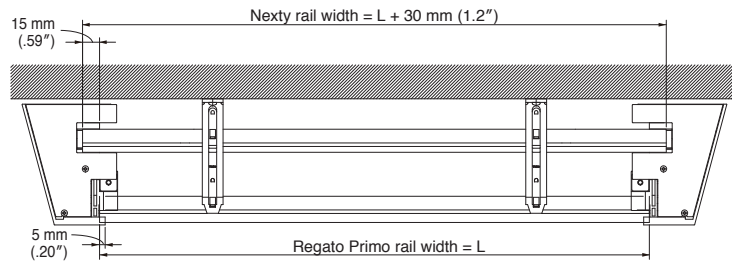

End Cap M (Single)

Front view

Side view

End Cap M (Double)

Front view (Wood type)

Front view (Silver)

Side view

Installation dimension

*For End Cap M double, Nexty rail length is 30 mm (1.2") less than Legato Primo Rail.

End Cap R

Front view

Side view

Bottom view

Top view

Installation dimension

Cover Top

Cover Top

Top view

Installation dimension

Front view

Side view

Cover Top R

Top view

Installation dimension