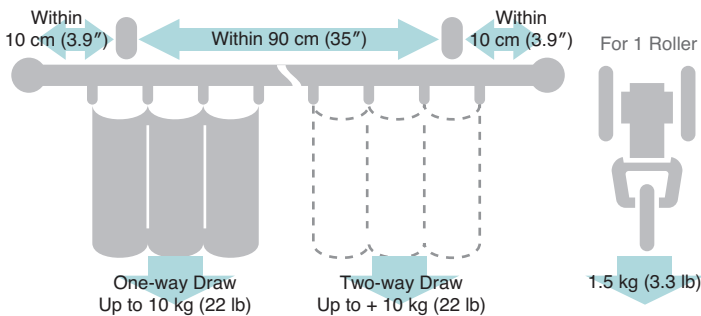

Bracket Installation Interval and Allowable Curtain Load

*End Cap R component can support up to 5 kg (11 lb).

Installation and Caps Dimensions

Ceiling Attachment

Ceiling Double Bracket
Bracket width = 19 mm (.75")