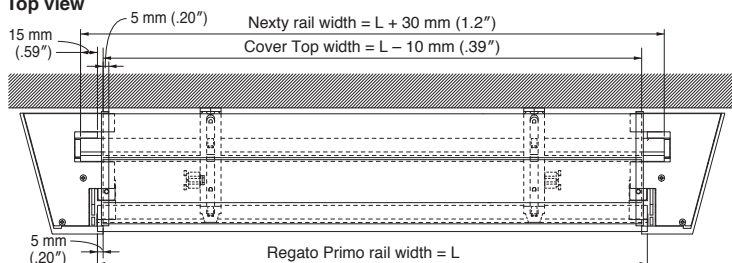

Cover Top

Top view

Installation dimension

Front view

Side view

Cover Top R

Top view

Installation dimension

Cover Top Set

Legato Primo Cover Top Set

Size	Product Code		
	White	Light Brown	Dark Brown
2.01 m (79")	30004143	30004139	30004141
3.01 m (119")	30004144	30004140	30004142

Contents of Set: Cover Top (1 pc), Cover Top Cap (1 set), Cover Top Fixing Clip (2.01 m/79" or less=3 pcs, 2.02 m/80" to 3.01 m/119"=5 pcs)
 *The Cover Top length is 20 mm (.79") less than Legato Primo rail.