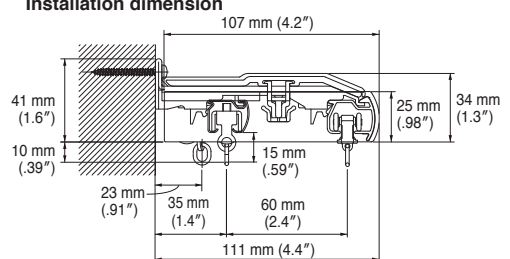

Cover Top

Top view

Installation dimension

Front view

Side view

Cover Top R

Top view

Installation dimension

Cover Top Set

Legato Primo Cover Top Set

Size	Product Code		
	White	Light Brown	Dark Brown
2.01 m (79")	30004143	30004139	30004141
3.01 m (119")	30004144	30004140	30004142

Contents of Set: Cover Top (1 pc), Cover Top Cap (1 set), Cover Top Fixing Clip (2.01 m/79" or less=3 pcs, 2.02 m/80" to 3.01 m/119"=5 pcs)
 *The Cover Top length is 20 mm (.79") less than Legato Primo rail.