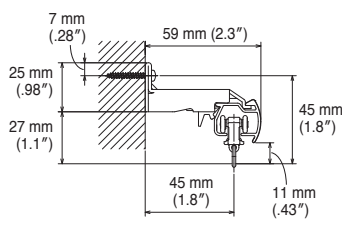

Bracket Installation Interval and Allowable Curtain Load

*End Cap R component can support up to 5 kg (11 lb).

Installation and Caps Dimensions

Ceiling Attachment

Ceiling Double Bracket
Bracket width = 19 mm (.75")

Wall Attachment

Extra Single Bracket
Bracket width = 18 mm (.71")

Double Bracket
Bracket width = 18 mm (.71")

End Caps

End Cap A

End Cap B

End Cap C

Side view