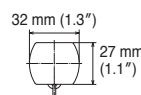

Wall Attachment

Extra Single Bracket
Bracket width = 18 mm (.71")

Double Bracket
Bracket width = 18 mm (.71")

End Caps

End Cap A

End Cap B

End Cap C

Side view