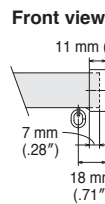

Wall Attachment

Extra Single Bracket
Bracket width = 18 mm (.71")

Double Bracket
Bracket width = 18 mm (.71")

End Caps

End Cap A

End Cap B

End Cap C

Side view

End Cap M (Single)

Front view

Side view

End Cap M (Double)

Front view (Wood type)

Front view (Silver)

Side view

Installation dimension

Cover Top

Top view

Installation dimension

Front view

Side view

Cover Top R

Top view

Installation dimension