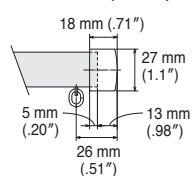

Wall Attachment

Extra Single Bracket
Bracket width = 18 mm (.71")

Double Bracket
Bracket width = 18 mm (.71")

End Caps

End Cap A

End Cap B

End Cap C

Side view

End Cap M (Single)

Front view

Side view

End Cap M (Double)

Front view (Wood type)

Front view (Silver)

Side view

Installation dimension

*For End Cap M double, Nexty rail length is 30 mm (1.2") less than Legato Primo Rail.

End Cap R

Front view

Side view

Bottom view

Top view

Installation dimension

Cover Top

Cover Top

Top view

Installation dimension

Front view

Side view

Cover Top R

Top view

Installation dimension