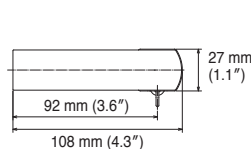

Wall Attachment

Extra Single Bracket
Bracket width = 18 mm (.71")

Double Bracket
Bracket width = 18 mm (.71")

End Caps

End Cap A

End Cap B

End Cap C

Side view

End Cap M (Single)

Front view

Side view

End Cap M (Double)

Front view (Wood type)

Front view (Silver)

Side view

Installation dimension

*For End Cap M double, Nexty rail length is 30 mm (1.2") less than Legato Primo Rail.

End Cap R

Front view

Side view

Bottom view

Top view

Installation dimension

Cover Top

Cover Top

Top view

Installation dimension

Front view

Side view

Cover Top R

Top view

Installation dimension