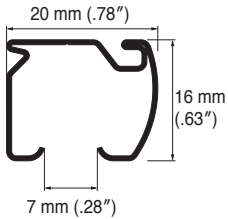

Cover Top

Top view

Installation dimension

Front view

Side view

Cover Top R

Top view

Installation dimension

Cover Top Set

Legato Primo Cover Top Set

Size	Product Code		
	White	Light Brown	Dark Brown
2.01 m (79")	30004143	30004139	30004141
3.01 m (119")	30004144	30004140	30004142

Contents of Set: Cover Top (1 pc), Cover Top Cap (1 set), Cover Top Fixing Clip (2.01 m/79" or less=3 pcs, 2.02 m/80" to 3.01 m/119"=5 pcs)
 *The Cover Top length is 20 mm (.79") less than Legato Primo rail.

Legato Primo Cover Top R Set

Size	Product Code		
	White	Light Brown	Dark Brown
1.96 m (77")	30004149	30004145	30004147
2.96 m (117")	30004150	30004146	30004148

Contents of Set: Cover Top (1 pc), Cover Top Cap (1 set), Cover Top Fixing Clip (1.96 m/77"=3 pcs, 2.96 m/117"=5 pcs)
 *The Cover Top length is 10 mm (.39") less than Legato Primo rail.

Legato Primo Rails

Legato Primo Rails

Size	Product Code						
	White Grain	Natural Grain	Light Grain	Walnut	Dark Mahogany	Mist Silver	Pearl Gray
1.13 m (44")	30002562	30002564	30002566	30002568	30002570	30002572	30002574
2.03 m (80")	05130121	05130123	30000537	05130125	05130127	05130129	05130131
3.03 m (119")	05130122	05130124	30000538	05130126	05130128	05130130	05130132
4.03 m (159")	30002563	30002565	30002567	30002569	30002571	30002573	30002575