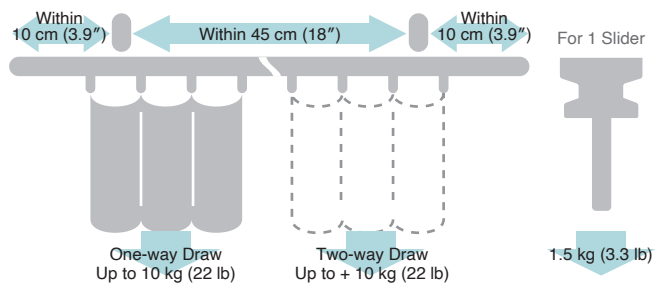

## Installation Interval and Allowable Curtain Load

Installation Dimensions

\*Only A Hook can be used.

Ceiling Attachment

9.5 mm (.37")

12.5 mm (.49")

\*1 Adjust according to the volume of the curtain.

Cap