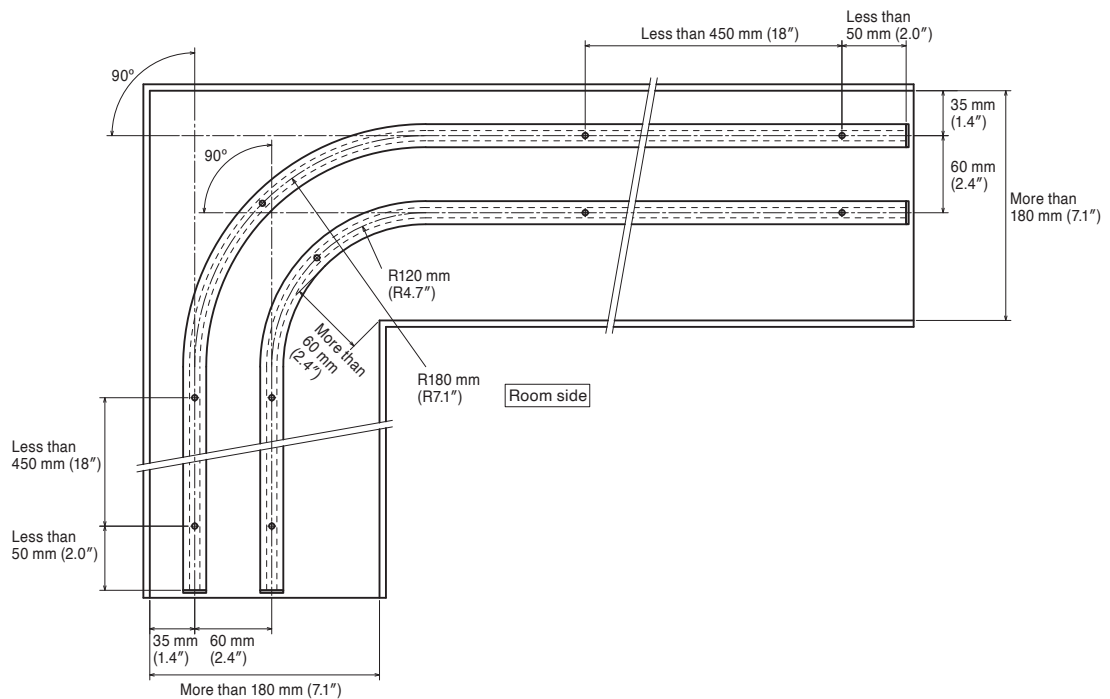

Installation Diagram

Curved Rail — R120 mm (R4.7") / R180 mm (R7.1")