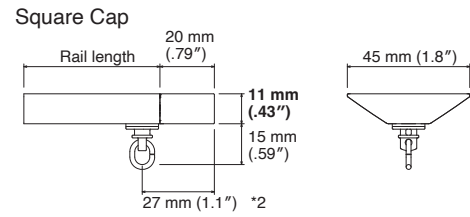

## Installation Interval and Allowable Curtain Load

Installation Dimensions

\*Only A Hook can be used.

Ceiling Attachment

Cap

\*2 When the stop is at the end.

Ciero Cloud Rails

Size	Product Code	
	White	Black
1.00 m (39")	30014724	30014728
2.00 m (79")	30014725	30014729
3.00 m (118"); 1.5 m (59") x 2	30017092	30017093
4.00 m (157")	30016504	30016505