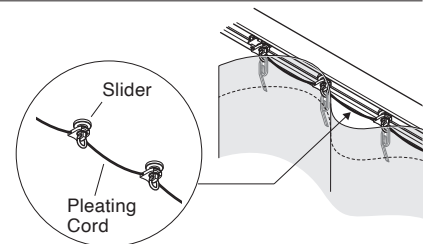

Wave Style Structure

Even number of hooks used in all cases.
Rollers spaced at 80 mm (3.1") or 60 mm (2.4") intervals to produce waves.
Both left and right sides of curtains always end in troughs.

*To make appealing wave style curtains, use Flat Tape and Pleating Cord.
*Fabrics with soft weft threads and stiff warp threads such as plain weaves are advisable.