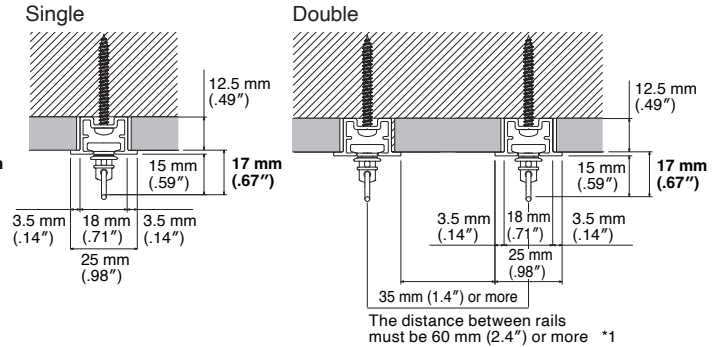

## Installation Interval and Allowable Curtain Load

Installation Dimensions

\*Only A Hook can be used.

Ceiling Attachment

9.5 mm (.37")

12.5 mm (.49")

\*1 Adjust according to the volume of the curtain.

Cap

Square Cap

Plain Cap

\*2 When the stop is at the end.

Ciero Line Rails

Height: 9.5 mm (.37")

Height: 12.5 mm (.49")

Size	Product Code			
	Height: 9.5 mm (.37")		Height: 12.5 mm (.49")	
	White	Black	White	Black
1.00 m (39")	30014708	30014712	30014716	30014720
2.00 m (79")	30014709	30014713	30014717	30014721
3.00 m (118"); 1.5 m (59") x 2	30017088	30017089	30017090	30017091
4.00 m (157")	30016500	30016501	30016502	30016503