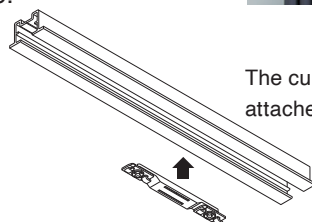

Curtain Stopper (Option for Ciero Line and Ciero Cloud) Suitable for Wave Style Curtain

Stop curtain wherever you want. Stop the curtain pushing back caused by fabric thickness. (No need to use tiebacks) Recommended for Wave Style Curtain that is easy to push back to close. Patent pending by TOSO.