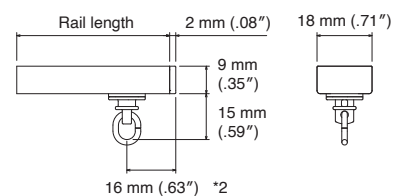

## Installation Dimensions

### Cap

Plain Cap

\*Only A Hook can be used.

\*2 When the stop is at the end.

Ciero Mini Rails

Size	Product Code	
	White	Black
1.00 m (39")	30014732	30014736
2.00 m (79")	30014733	30014737
3.00 m (118"); 1.5 m (59") x 2	30017094	30017095
4.00 m (157")	30016506	30016507