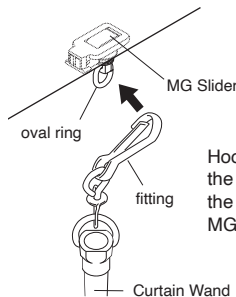

How to Use the Curtain Wand

Photo is the White (steel).

How to Install

Hook the fittings of the Curtain Wand to the oval ring of the MG Slider.

Approximate Curtain Wand Length

Rail height position	2,200 - 2,400 mm	2,000 - 2,200 mm
Wand length	900 mm	700 mm