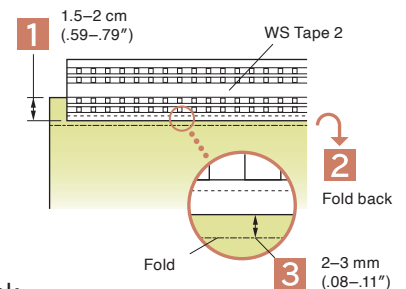

How to Sew Curtain with Flat Tape

1. 1 From the top edge of the curtain front side so that it overlaps about 1.5 to 2 cm (.59 to .79"). Place WS Tape 2 and hang a sewing machine.
   *There is no top or bottom on the tape.
2. 2 Bend the curtain cloth to the back side, sew a sewing machine.
3. 3 The curtain fabric is a few millimeters away from the WS Tape 2.
   If you fold it at the position, it will be 10 mm (.39") above from under the hook.