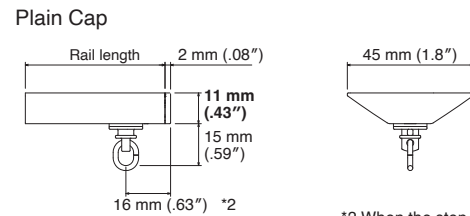

## Installation Interval and Allowable Curtain Load

Installation Dimensions

\*Only A Hook can be used.

Ceiling Attachment

Cap

\*2 When the stop is at the end.

Ciero Cloud Rails

Size	Product Code	
	White	Black
1.00 m (39")	30014724	30014728
2.00 m (79")	30014725	30014729
3.00 m (118"); 1.5 m (59") x 2	30017092	30017093
4.00 m (157")	30016504	30016505