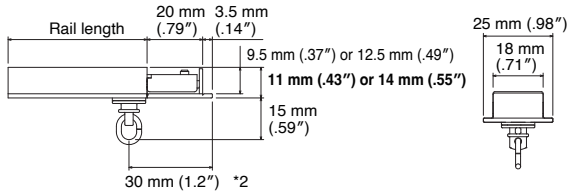

## Installation Interval and Allowable Curtain Load

Installation Dimensions

\*Only A Hook can be used.

Ceiling Attachment

9.5 mm (.37")

12.5 mm (.49")

\*1 Adjust according to the volume of the curtain.

Cap

Square Cap

Plain Cap

\*2 When the stop is at the end.

Ciero Line Rails

Height: 9.5 mm (.37")

Height: 12.5 mm (.49")

Size	Product Code			
	Height: 9.5 mm (.37")		Height: 12.5 mm (.49")	
	White	Black	White	Black
1.00 m (39")	30014708	30014712	30014716	30014720
2.00 m (79")	30014709	30014713	30014717	30014721
3.00 m (118"); 1.5 m (59") x 2	30017088	30017089	30017090	30017091
4.00 m (157")	30016500	30016501	30016502	30016503