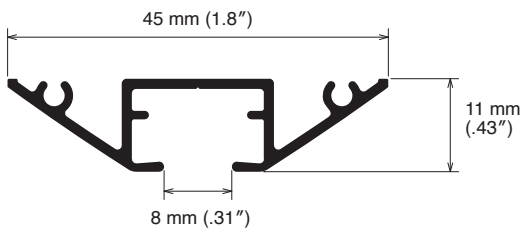

## Installation Interval and Allowable Curtain Load

Installation Dimensions

\*Only A Hook can be used.

Ceiling Attachment

Cap

\*2 When the stop is at the end.

Ciero Cloud Rails

Size	Product Code	
	White	Black
1.00 m (39")	30014724	30014728
2.00 m (79")	30014725	30014729
3.00 m (118"); 1.5 m (59") x 2	30017092	30017093
4.00 m (157")	30016504	30016505