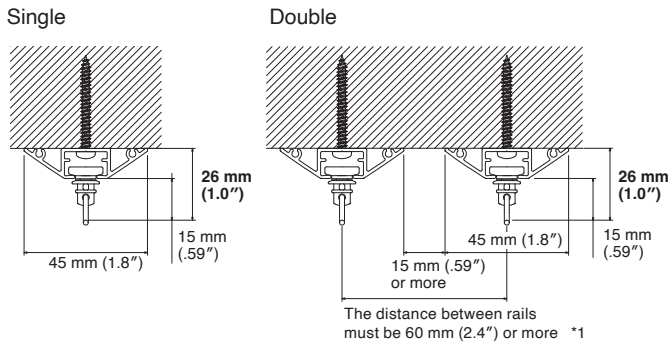

## Installation Interval and Allowable Curtain Load

Installation Dimensions

\*Only A Hook can be used.

Ceiling Attachment

Cap

\*2 When the stop is at the end.

Ciero Cloud Rails

Size	Product Code	
	White	Black
1.00 m (39")	30014724	30014728
2.00 m (79")	30014725	30014729
3.00 m (118"); 1.5 m (59") x 2	30017092	30017093
4.00 m (157")	30016504	30016505