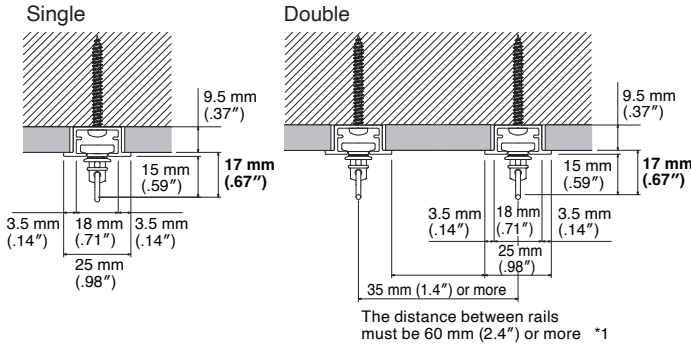

## Installation Interval and Allowable Curtain Load

Installation Dimensions

\*Only A Hook can be used.

Ceiling Attachment

9.5 mm (.37")

12.5 mm (.49")

\*1 Adjust according to the volume of the curtain.

Cap

Square Cap

Plain Cap

\*2 When the stop is at the end.

Ciero Line Rails

Height: 9.5 mm (.37")

Height: 12.5 mm (.49")

Size	Product Code			
	Height: 9.5 mm (.37")		Height: 12.5 mm (.49")	
	White	Black	White	Black
1.00 m (39")	30014708	30014712	30014716	30014720
2.00 m (79")	30014709	30014713	30014717	30014721
3.00 m (118"); 1.5 m (59") x 2	30017088	30017089	30017090	30017091
4.00 m (157")	30016500	30016501	30016502	30016503