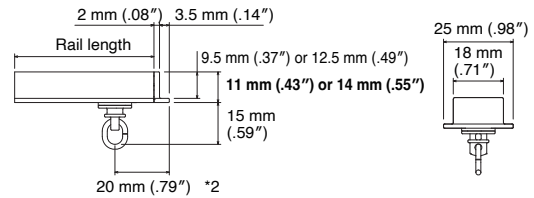

## Installation Interval and Allowable Curtain Load

Installation Dimensions

\*Only A Hook can be used.

Ceiling Attachment

9.5 mm (.37")

12.5 mm (.49")

\*1 Adjust according to the volume of the curtain.

Cap

Square Cap

Plain Cap

\*2 When the stop is at the end.

Ciero Line Rails

Height: 9.5 mm (.37")

Height: 12.5 mm (.49")

Size	Product Code			
	Height: 9.5 mm (.37")		Height: 12.5 mm (.49")	
	White	Black	White	Black
1.00 m (39")	30014708	30014712	30014716	30014720
2.00 m (79")	30014709	30014713	30014717	30014721
3.00 m (118"); 1.5 m (59") x 2	30017088	30017089	30017090	30017091
4.00 m (157")	30016500	30016501	30016502	30016503