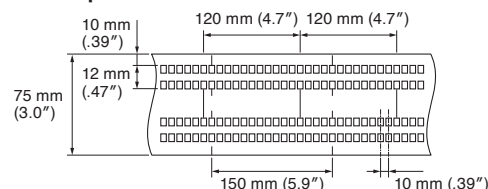

One Way Magnet Slider

Insert One Way Magnet Slider to both side of track, and curtain can be open from both side.
This function makes you comfortable entering and exiting the room.

Stop

Available to install or remove with rails attached

Since the Cap and Stop are separate parts, available for single-sided and multi-magnet specification. Unnecessary Stops can be removed without tools. (Even if you open the curtain on one side, it fits neatly without any pressure.)

Wave Style's Unique Features

- The Wave Style creates a feeling of naturally flowing fabric.
- The curtains are draped in gentle waves about 1.5 times the width of window, resulting in a continuity of pattern and texture.
- There is a natural wave in the curtains at intervals of 80 mm (3.1") or 60 mm (2.4").
- With its tape and accessories, it creates natural, elegant symmetrical waves.

*Pleating cord keeps waves evenly shaped, making the curtain rich and stylish.

Wave Style Structure

Even number of hooks used in all cases.
Rollers spaced at 80 mm (3.1") or 60 mm (2.4") intervals to produce waves.
Both left and right sides of curtains always end in troughs.

*To make appealing wave style curtains, use Flat Tape and Pleating Cord.
*Fabrics with soft weft threads and stiff warp threads such as plain weaves are advisable.

How to Sew Curtain with Flat Tape

1. 1 From the top edge of the curtain front side so that it overlaps about 1.5 to 2 cm (.59 to .79"). Place WS Tape 2 and hang a sewing machine.
   *There is no top or bottom on the tape.
2. 2 Bend the curtain cloth to the back side, sew a sewing machine.
3. 3 The curtain fabric is a few millimeters away from the WS Tape 2.
   If you fold it at the position, it will be 10 mm (.39") above from under the hook.

Wave Style Components

• Pleating Cord

• WS Tape 2

• Slider