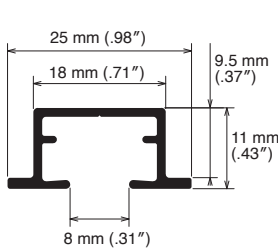

## Installation Interval and Allowable Curtain Load

Installation Dimensions

\*Only A Hook can be used.

Ceiling Attachment

9.5 mm (.37")

12.5 mm (.49")

\*1 Adjust according to the volume of the curtain.

Cap

Square Cap

Plain Cap

\*2 When the stop is at the end.

Ciero Line Rails

Height: 9.5 mm (.37")

Height: 12.5 mm (.49")

Size	Product Code			
	Height: 9.5 mm (.37")		Height: 12.5 mm (.49")	
	White	Black	White	Black
1.00 m (39")	30014708	30014712	30014716	30014720
2.00 m (79")	30014709	30014713	30014717	30014721
3.00 m (118"); 1.5 m (59") x 2	30017088	30017089	30017090	30017091
4.00 m (157")	30016500	30016501	30016502	30016503