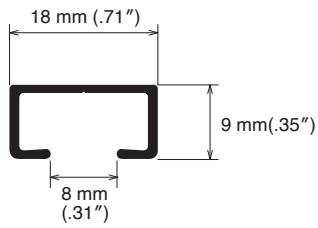

## Installation Dimensions

### Cap

Plain Cap

\*Only A Hook can be used.

\*2 When the stop is at the end.

Ciero Mini Rails

Size	Product Code	
	White	Black
1.00 m (39")	30014732	30014736
2.00 m (79")	30014733	30014737
3.00 m (118"); 1.5 m (59") x 2	30017094	30017095
4.00 m (157")	30016506	30016507