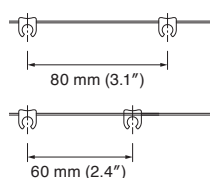

Wave Style Components

• Pleating Cord