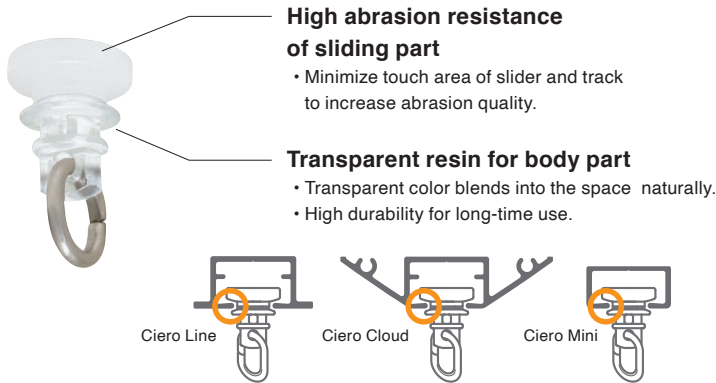

Ciero Series' Unique Feature

Smooth and Quiet Sliders