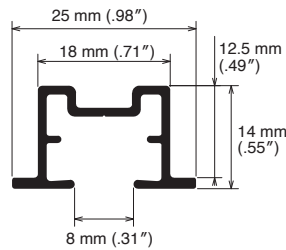

## Installation Interval and Allowable Curtain Load

Installation Dimensions

\*Only A Hook can be used.

Ceiling Attachment

9.5 mm (.37")

12.5 mm (.49")

\*1 Adjust according to the volume of the curtain.

Cap

Square Cap

Plain Cap

\*2 When the stop is at the end.

Ciero Line Rails

Height: 9.5 mm (.37")

Height: 12.5 mm (.49")

Size	Product Code			
	Height: 9.5 mm (.37")		Height: 12.5 mm (.49")	
	White	Black	White	Black
1.00 m (39")	30014708	30014712	30014716	30014720
2.00 m (79")	30014709	30014713	30014717	30014721
3.00 m (118"); 1.5 m (59") x 2	30017088	30017089	30017090	30017091
4.00 m (157")	30016500	30016501	30016502	30016503