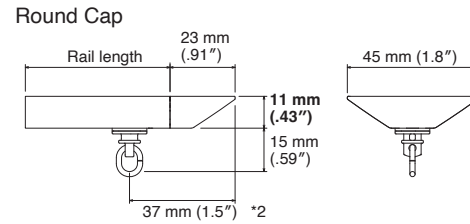

## Installation Interval and Allowable Curtain Load

Installation Dimensions

\*Only A Hook can be used.

Ceiling Attachment

Cap

\*2 When the stop is at the end.

Ciero Cloud Rails

Size	Product Code	
	White	Black
1.00 m (39")	30014724	30014728
2.00 m (79")	30014725	30014729
3.00 m (118"); 1.5 m (59") x 2	30017092	30017093
4.00 m (157")	30016504	30016505