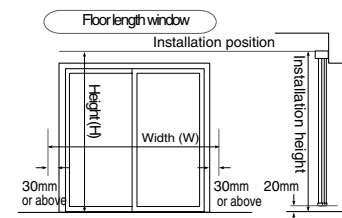

Installing outside of window frame (Front attachment)

Width: Add 60mm to external dimension of window frame.
Height: Deduct 20mm from installation height.

Finished Screen width is shorten by 26 - 44mm. When installing outside of window frame, make sure to specify product width by adding 60mm to measured frame dimension. Make sure to specify installation height as reference for wand length.