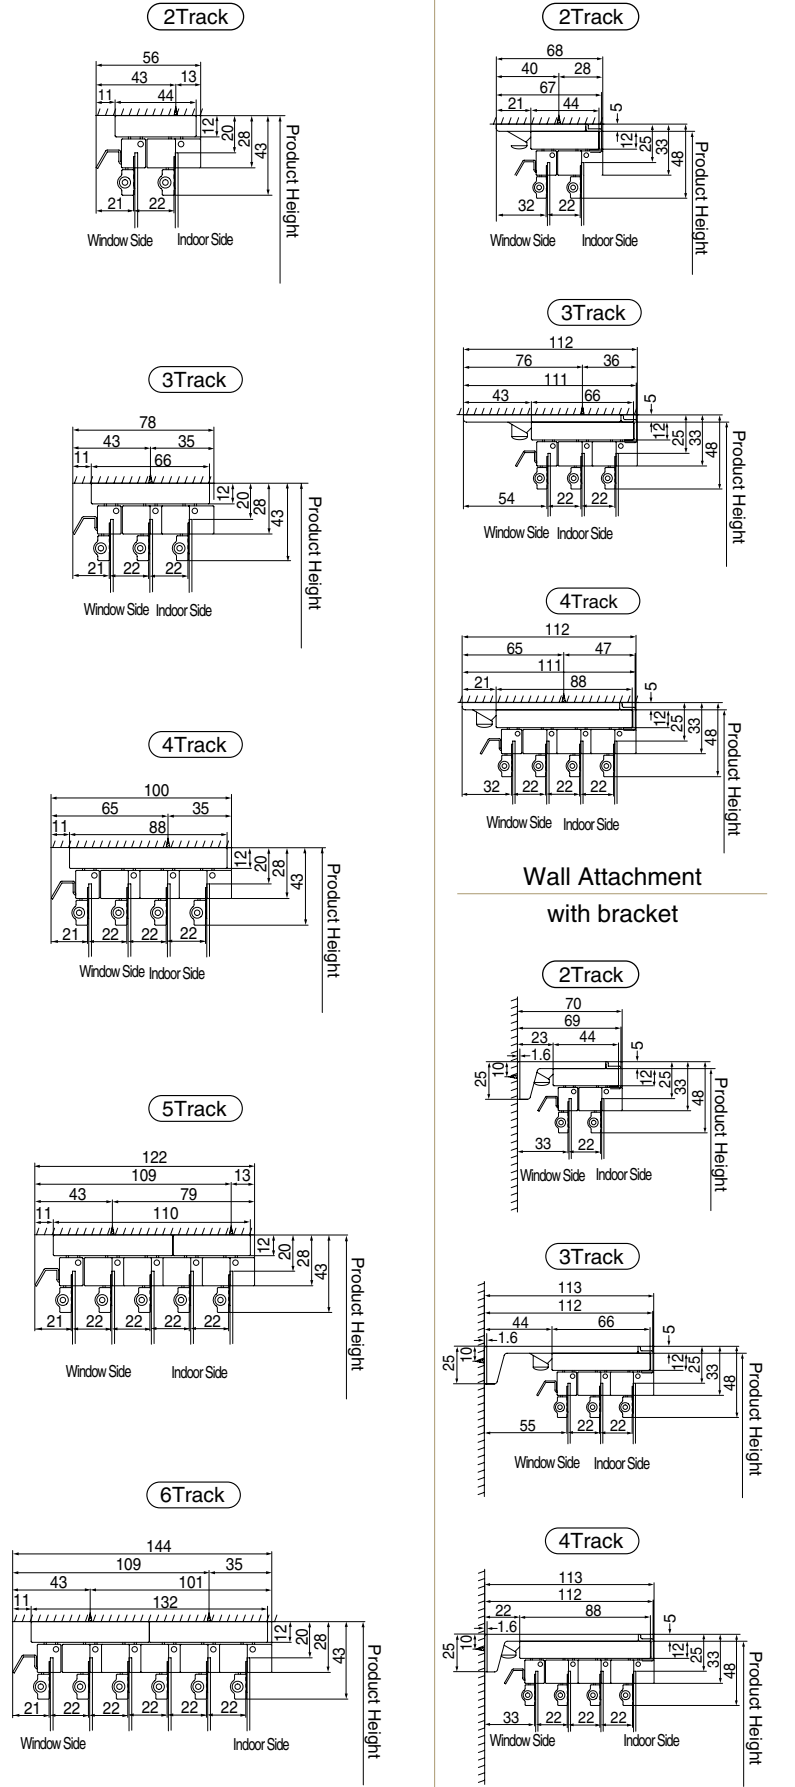

Side View

Ceiling Direct Attachment