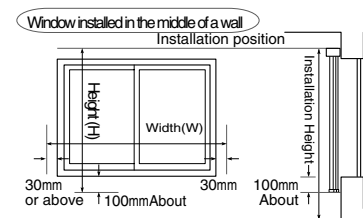

Width: Add 60mm to external dimension of window frame.
Height: Add 100mm to height from bottom of window frame to installation position.