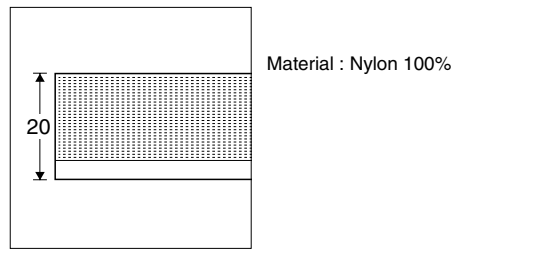

Velcro Tape(for cloth and fabric) 1m/350 Yen