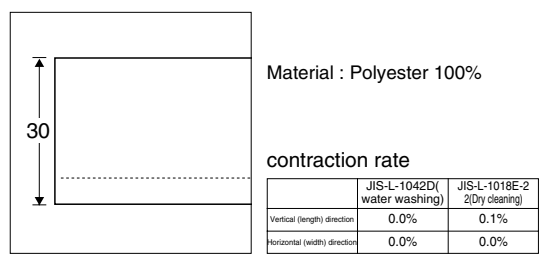

Interlining Tape 30mm 1m/40 Yen