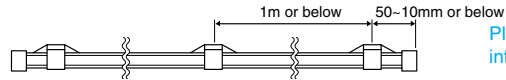

#### Front Bracket attachment

For 2 Track

For 3 • 4Track

\*3, 4 Track Bracket is set for 4 Track use when shipped. If using for 3 Track rail, relocate a plastic part.

Place brackets apart within 50 - 100mm from rail ends, and in intervals of maximum 1,000m.