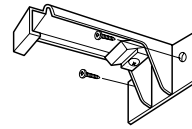

#### Dired attachment to ceiling

#### Ceiling bracket attachment

For 2Track

For 3 • 4Track

#### Front Bracket attachment

For 2 Track

For 3 • 4Track

\*3, 4 Track Bracket is set for 4 Track use when shipped. If using for 3 Track rail, relocate a plastic part.

Place brackets apart within 50 - 100mm from rail ends, and in intervals of maximum 1,000m.