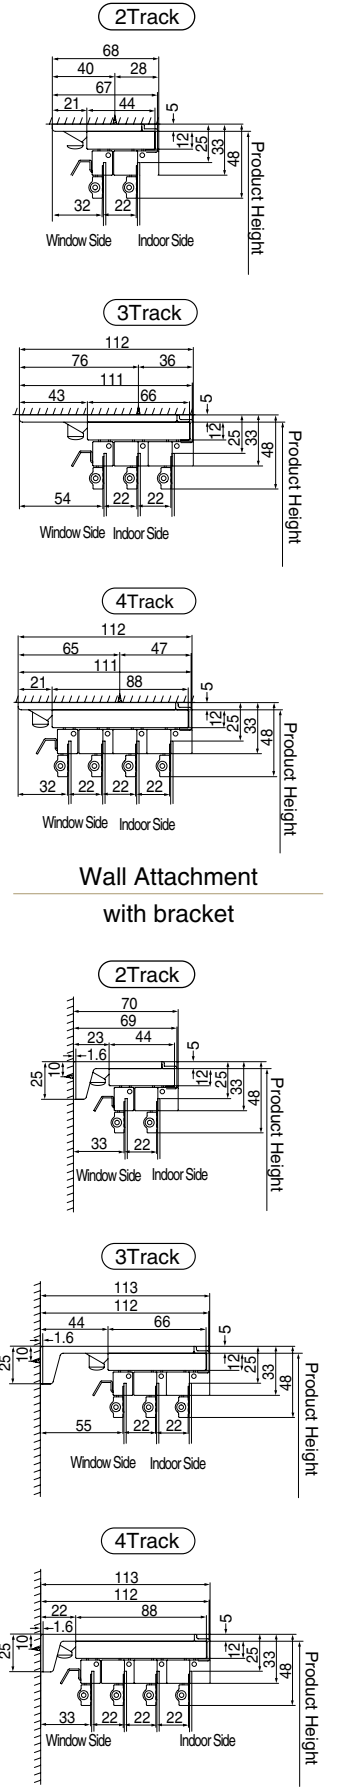

Ceiling attachment with bracket