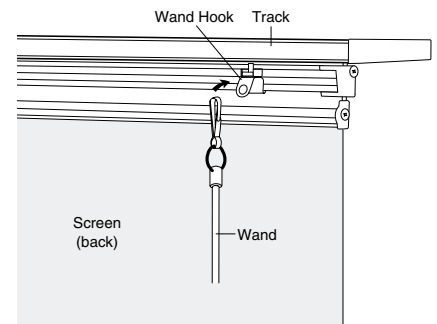

4 For a Wand type, set a wand to a Wand hook.