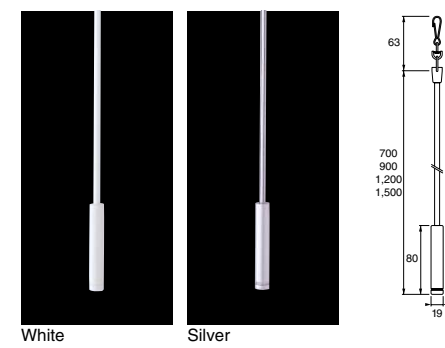

Wrapping Type

For Cord Type: Operation cord Length=Installation height - 250mm

*Unity MG Kit includes Cord Hook to prevent unexpected accidents by winging cord around body.
*Install Cord Hook and hang operational cord to keep it out of reach of children for safety

Installation height (mm)	Wand length (mm)
~2,200	700
~2,400	900
~2,600	1,200
~3,000	1,500

■Curtain Wand N
White wand for white track, and Silver wand for silver track are included with Unity MG Kit Wand Type.