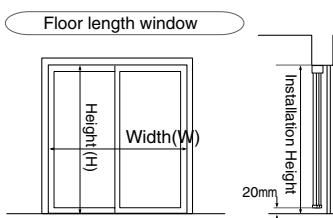

Measurement

Installing inside of window frame (Ceiling attachment)

Width: Deduct 10mm from internal dimension of window frame.
Height: Deduct 20mm from internal dimension of window frame.

*Installation height does not include bracket thickness (5mm).