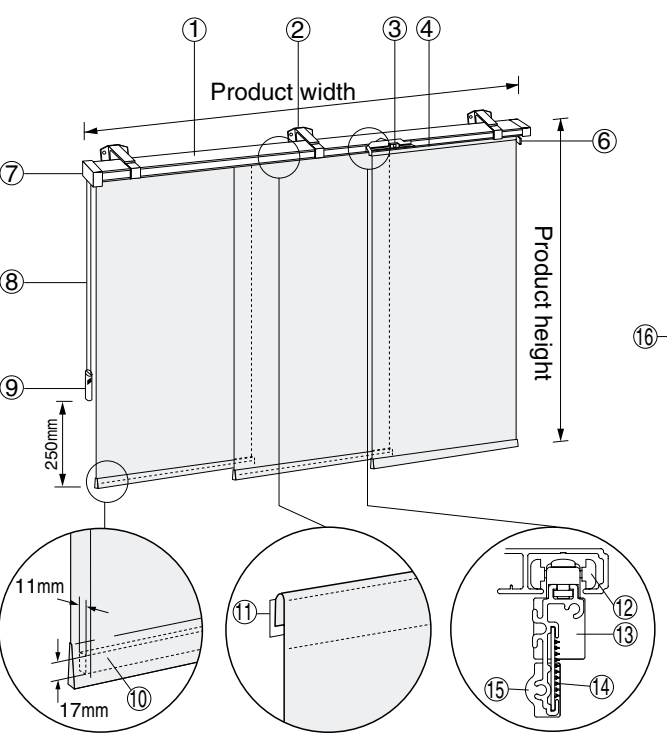

Specifications and Structure

Manufacturable Dimensions

Unity MG # of Panel (in mm)			Unity MG Kit # of Panel (in mm)		
	Blind count	Product width(W)		Blind count	Product width(W)
One Way Draw	2	800~1,500	One Way Draw	2	800~3,500
	3	1,510~2,000		3	1,210~5,000
	4	2,010~2,500		4 • 5 • 6	1,510~5,000
	5	2,510~3,000	Two Way Draw	4 • 6	1,510~5,000
	6	3,010~4,000			
Two Way Draw	4	2,010~3,000			
	6	3,010~4,000			

Allowable load

Max 1 kg per panel (including sewing parts)

Availability Table Avail.:available N/A:unavailable

Type Opening	Cord type						Wand type						
	One Way Draw			Two Way Draw			One Way Draw			Two Way Draw			
	Attach method	Ceiling Direct Attachment	Ceiling Bracket	Wall Bracket	Ceiling Direct Attachment	Ceiling Bracket	Wall Bracket	Ceiling Direct Attachment	Ceiling Bracket	Wall Bracket	Ceiling Direct Attachment	Ceiling Bracket	Wall Bracket
# of Panel													
2	N/A	N/A	N/A	N/A	N/A	N/A	Avail.	Avail.	Avail.	N/A	N/A	N/A	N/A
3	Avail.	Avail.	Avail.	N/A	N/A	N/A	Avail.	Avail.	Avail.	N/A	N/A	N/A	N/A
4	Avail.	Avail.	Avail.	Avail.	Avail.	Avail.	Avail.	Avail.	Avail.	Avail.	Avail.	Avail.	Avail.
5	Avail.	N/A	N/A	N/A	N/A	N/A	Avail.	N/A	N/A	N/A	N/A	N/A	N/A
6	Avail.	N/A	N/A	Avail.	Avail.	Avail.	Avail.	N/A	N/A	Avail.	Avail.	Avail.	Avail.

Structure Drawings

Cord Type