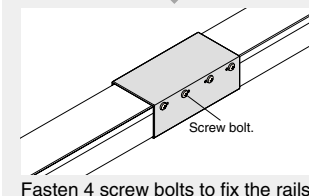

The price of a traverse cord is added to the price above.

Material and Finish

Product Name	Material	Finish
Rail	Silver	PVC resin metal laminated panel
	Aluminum	Aluminum alloy press material
Roller	Plate	Nylon
	Wheel	Nylon
Stopper	Plate	Steel
Bracket	Wheel	Aluminum
	Plate	Steel

Bracket Interval and Allowable Curtain Load

Rail Cross Section (in mm)

Variety of Optional Components available with Theatrac

Splice

2 types of outer Splice are available.

Cover Splice

Outer-type splice enables two rails to joint firmly.

Insert Theatrac Rail into Cover Splice.

Fasten 4 screw bolts to fix the rails.

OT Splice

Two rails are jointed with OT Splice on the upper side of rails.

Sandwich the upper side of two rails with OT Splice