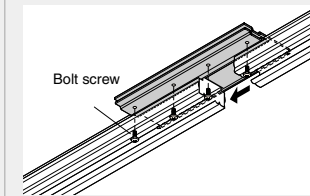

Bracket Interval and Allowable Curtain Load

Rail Cross Section (in mm)

Variety of Optional Components available with Theatrac

Splice

2 types of outer Splice are available.

Cover Splice

Outer-type splice enables two rails to joint firmly.

Insert Theatrac Rail into Cover Splice.

Fasten 4 screw bolts to fix the rails.

OT Splice

Two rails are jointed with OT Splice on the upper side of rails.

Sandwich the upper side of two rails with OT Splice

Roller

Three different types of rollers allow you to hang curtains for various places.

Swing Roller with/Ring

Allowable load 10kg

Ring rotates to adjust curtain for better appearance.

Swing Roller with/Hook