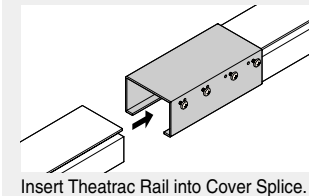

Bracket Interval and Allowable Curtain Load

Rail Cross Section (in mm)

Variety of Optional Components available with Theatrac

Splice

2 types of outer Splice are available.

Cover Splice

Outer-type splice enables two rails to joint firmly.

Insert Theatrac Rail into Cover Splice.

Fasten 4 screw bolts to fix the rails.

OT Splice

Two rails are jointed with OT Splice on the upper side of rails.

Sandwich the upper side of two rails with OT Splice