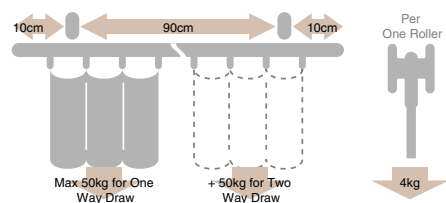

Parts Lists : Single ceiling attachment: 1 piece of 3.00m Rail, 26 pieces of Rollers, 2 End Stop, 5 Ceiling Single Bracket

Cord Draw(Ceiling attachment): 11 piece of 3.00m rail, 24 pieces of Roller, 2 pieces of Master Roller, 1 pair of Pulley, 5 Ceiling Single Bracket, 1 Tension Pulley 450

The price of a traverse cord is added to the price above.

Material and Finish

Product Name	Material	Finish
Rail	Silver	PVC resin metal laminated panel
	Aluminum	Aluminum alloy press material
Roller	Plate	Nylon
	Wheel	Nylon
Stopper	Plate	Steel
Bracket	Wheel	Aluminum
	Plate	Steel

Bracket Interval and Allowable Curtain Load

Rail Cross Section (in mm)

Variety of Optional Components available with Theatrac

Splice

2 types of outer Splice are available.

Cover Splice

Outer-type splice enables two rails to joint firmly.

(*1) Curve rail 1.00mx1.00m is 500mmR.
 (*2) Maximum length of custom-made rail is 6.00m. When exceeding 4m, please check with your agency on transportation of product.
 *Overall curve is also available. Silver rail: 1,500mmR and over. Aluminum rail: 1,000mmR and over.