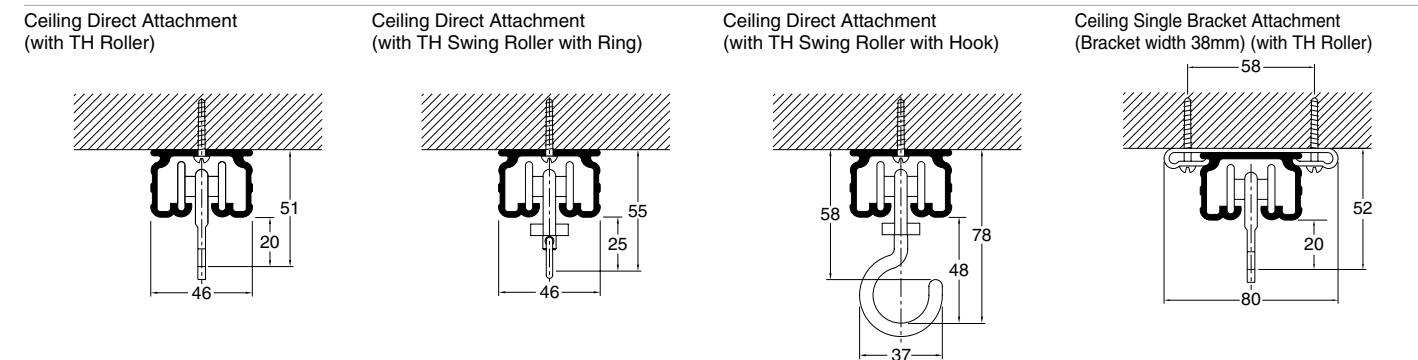

Product Name	Item No.	Box Q'ty	Box Price
TH Pulley Set 	00250009	1 pair	2,200
TH Master Roller (*1) 	00250001	2 pieces	3,600
TH Outer Pulley Set (*2) 	00250008	1 pair	3,700
TH Pilot Roller 	00250010	2 pieces	3,600
Tension Pulley 450 (silver finish) 	00500007	1 piece	5,800
Tension Pulley 650 (silver finish) 	00500008	1 piece	6,700
Traverse Cord 4.5mm (White) 	00580011	1 Roll (100m)	10,500

*Please place orders in unit of Box Q'ty.
(*1) Two-way draw required 2 pieces. Applicable to curved rail 1,000mmR and over.
(*2) Two way draw required 2 pieces.

Part Price for Theatrac

Product Name	Item No	Box Q'ty	Box Price
Support Pulley A 	00500009	1 piece	2,000
Support Pulley B 	00050010		
Support Pulley C 	00050011		

Product Name	Item No	Box Q'ty	Box Price
TH Cover Splice 	00250029	5 pieces	2,750
TH OT Splice 	00250007	5 pieces	1,700
TH Carpet Clipper (2.65m) 	00250014	1 piece	21,800
TH Carpet Hanger Roller (*1) 	00250015	2 pieces	2,400
Adjustable Hanger Rod A (Silver) 	A170 -130mm-170mm	00290034	10,000
	A250 -170mm-250mm	00290036	11,000
	A400 -245mm-400mm	00290017	11,600
	A700 -395mm-700mm	00290016	16,600
	A1100 -595mm-1,100mm	00290015	21,400
	A1600 -845mm-1,600mm	00290014	24,200

(*1) 2 pieces are necessary for 1 Carpet Clipper. Applicable to curved rail 1,000mmR and over. Allowable Load: 15kg
*Please place orders in unit of Box Q'ty.

Installation Dimensions(mm)

Ceiling Attachment

Wall Attachment

Single Bracket Attachment (Bracket width 34mm) (with TH Roller)