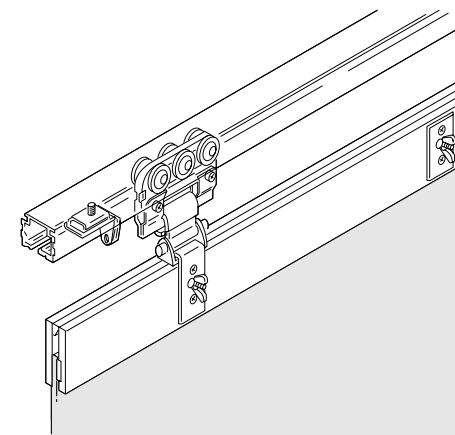

Roller

Three different types of rollers allow you to hang curtains for various places.

Swing Roller with/Ring

Allowable load 10kg

Ring rotates to adjust curtain for better appearance.

Swing Roller with/Hook

Allowable load 8kg

Use to hang Deco-ring style curtain or sheet for a heavy duty use.

Roller

Allowable load 4kg

Neatly hold curtain and perform smooth drive.

A key feature of Theatrac Roller, Swing Roller with Ring, and Swing Roller with Hook; Ball Bearing enables them to perform easy and smooth operation of heavy curtain.

Carpets Display with Hanger Rollers and Carpet Clipper

With Hanger Rollers and Carpet Clipper, carpets are displayed beautifully without being damaged. Allowable load 15kg

For smooth operation, Theatrac is designed with two grooves as separate lanes for rollers and traverse cord.