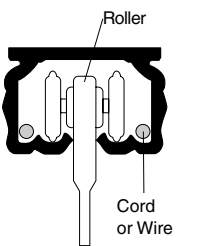

Allowable load 8kg

Use to hang Deco-ring style curtain or sheet for a heavy duty use.

Roller

Allowable load 4kg

Neatly hold curtain and perform smooth drive.

A key feature of Theatrac Roller, Swing Roller with Ring, and Swing Roller with Hook; Ball Bearing enables them to perform easy and smooth operation of heavy curtain.

Carpets Display with Hanger Rollers and Carpet Clipper

With Hanger Rollers and Carpet Clipper, carpets are displayed beautifully without being damaged. Allowable load 15kg

For smooth operation, Theatrac is designed with two grooves as separate lanes for rollers and traverse cord.