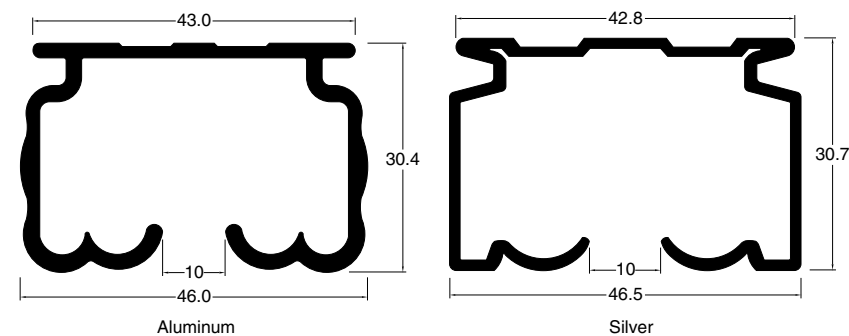

Parts Lists : Single ceiling attachment: 1 piece of 3.00m Rail, 26 pieces of Rollers, 2 End Stop, 5 Ceiling Single Bracket

Cord Draw(Ceiling attachment): 11 piece of 3.00m rail, 24 pieces of Roller, 2 pieces of Master Roller, 1 pair of Pulley, 5 Ceiling Single Bracket, 1 Tension Pulley 450

The price of a traverse cord is added to the price above.

Material and Finish

Product Name	Material	Finish
Rail	Silver	PVC resin metal laminated panel
	Aluminum	Aluminum alloy press material
Roller	Plate	Nylon
	Wheel	Nylon
Stopper	Plate	Steel
Bracket	Wheel	Aluminum
	Plate	Steel

Bracket Interval and Allowable Curtain Load

Rail Cross Section (in mm)

Variety of Optional Components available with Theatrac

Splice

2 types of outer Splice are available.

Cover Splice

Outer-type splice enables two rails to joint firmly.

(*1) Curve rail 1.00mx1.00m is 500mmR.
 (*2) Maximum length of custom-made rail is 6.00m. When exceeding 4m, please check with your agency on transportation of product.
 *Overall curve is also available. Silver rail: 1,500mmR and over. Aluminum rail: 1,000mmR and over.