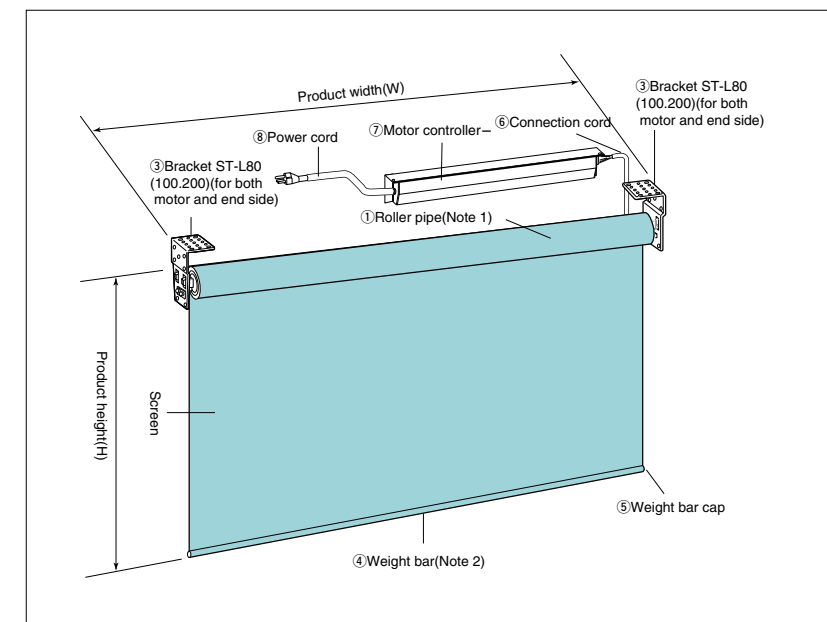

### ●Weight computing formula (kg)

Product name	Product weight
Super Forte	{(W/1000)x(H+400)/1000xA} + (W/1000)x2.6 + 4.6

\*W=Product width(mm) H=Product height(mm)

### ●Bracket Dimensions & Drawings (mm)

The bracket size differs depending on the pipe diameter and screen types.

## ■Structure Drawings

### ●Excel and Tera

(Note 1) The pipe diameter (outer diameter) of Super Forte60 is 65mm, and that of Super Forte80 is 80mm.  
(Note 2) In Super Forte80, if the product height(H) exceeds 5,010mm, it will be made of stainless steel.