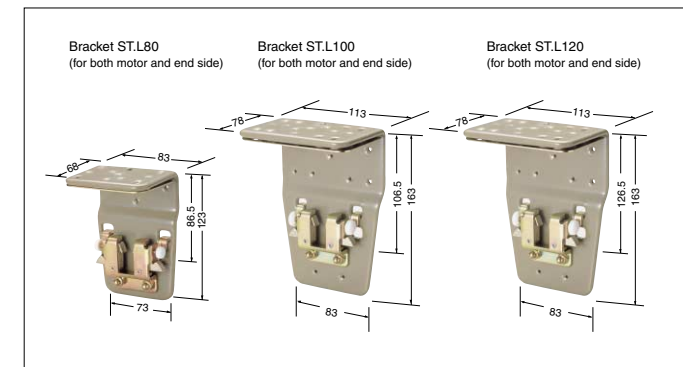

●Bracket Dimensions & Drawings (mm)

The bracket size differs depending on the pipe diameter and screen types.