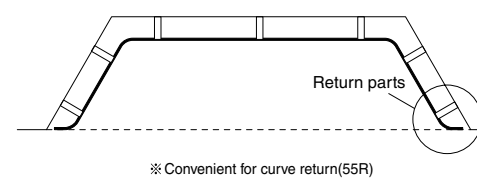

※ Convenient for curve return(55R)

1. Insert the end of rail to the bender.
2. Slowly bend the rail on your knee.