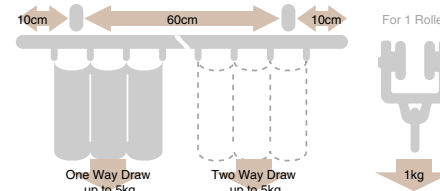

Selfie

Bendable curtain rail to suit any shape.

Color Variation

Reference Quote Ex

Color	Single Wall Attachment		Double Wall Attachment		Single Ceiling Bracket	
	1.82m	2.00m	1.82m	2.00m	1.82m	2.00m
Aluminum Umber						
Aluminum Warm White	2,720	2,914	5,380	5,768	2,630	2,824
Aluminum Natural	2,372	2,542	4,720	5,060	2,300	2,470

※ Parts for assembled set:
 Single Attachment: 1 rail, Roller 1.82=20 pieces 2.00=22 pieces, 1 pair of Magnet Carrier, 2 pieces of End Stop, 6 pieces of bracket
 Double Attachment: 2 rails, Roller 1.82=40 pieces, 2 pairs of Magnet Carrier 4 pieces End Stop, 6 pieces of bracket

If new balance rail is used.

You can make curve simply with a bender.

Please use Joint Pin for joint areas.

Bracket installation interval and allowable curtain load

Rail Cross Section (Unit: mm)

New Valance rail
 ※ Velcro Tape (attached)

Easy Installation

- The rail is vertically symmetrical and not direction-sensitive, resulting in easier installation.
- The horizontally, symmetrical I-shape makes the bend easy to undo.

Bendable into Any Shape