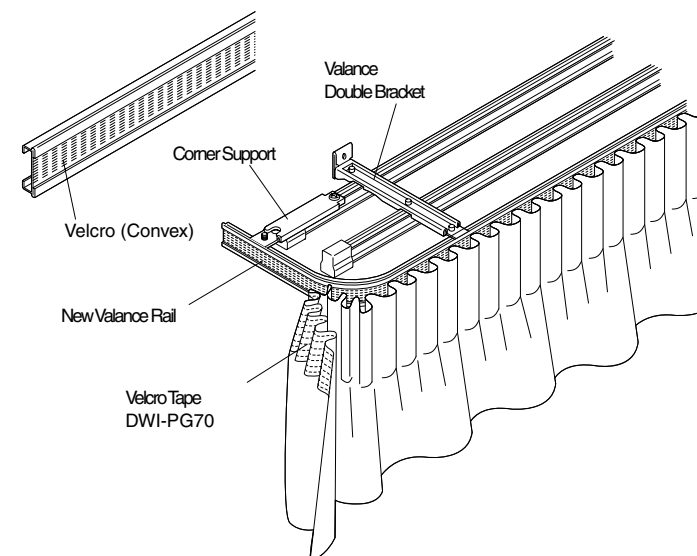

Intermediate Stop for Stylish Window Treatment.

Basic Installation (Curve Bending) Method

1. Align the 0 point of the bender with the end of the clamp, and fasten the curtain onto the rail at the point where the rail is bent.
2. Hold the bender and the rail and gradually bend the rail to the graduation mark of the angle desired.

Window Type	Bending Patterns	Formula	Bending Point	
90° Bay Window	Single Attachment	115mm in Radius	(A+B+B)-239mm	B-150mm
	Double Attachment	55mm in Radius	(A+B+B)-187mm	B- 90mm
		Outdoor side (115R)	(A+B+B)-239mm	B-150mm
	Indoor side (55R)	(A+B+B)-427mm	B-150mm	
60° Bay Window	Single Attachment	115mm in Radius	(A+B+B)-146mm	B-107mm
	Double Attachment	55mm in Radius	(A+B+B)-133mm	B- 72mm
		Outdoor side (115R)	(A+B+B)-146mm	B-107mm
	Indoor side (55R)	(A+B+B)-341mm	B-142mm	
45° Bay Window	Single Attachment	115mm in Radius	(A+B+B)-138mm	B- 97mm
	Double Attachment	55mm in Radius	(A+B+B)-133mm	B- 72mm
		Outdoor side (115R)	(A+B+B)-138mm	B- 97mm
	Indoor side (55R)	(A+B+B)-352mm	B-157mm	

How to use Partial Bender

- Handy for bending both ends of a curved rail for a bay window only at a small angle. In this way a curtain return is created and light is not allowed to enter a room.

※ Convenient for curve return(55R)

1. Insert the end of rail to the bender.
2. Slowly bend the rail on your knee.

Cautions do not use the bender for other use.

Use New Valance Rail to decorate your window

Velcro Tape/Smock Pleats
 DWS-PG70
 MADE IN AUSTRIA