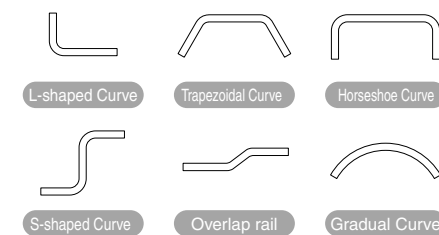

Selfie

Bendable curtain rail to suit any shape.

Color Variation

Reference Quote Ex

Color	Single Wall Attachment		Double Wall Attachment		Single Ceiling Bracket	
	1.82m	2.00m	1.82m	2.00m	1.82m	2.00m
Aluminum Umber						
Aluminum Warm White	2,720	2,914	5,380	5,768	2,630	2,824
Aluminum Natural	2,372	2,542	4,720	5,060	2,300	2,470

If new balance rail is used.

You can make curve simply with a bender.

Please use Joint Pin for joint areas.

Bracket installation interval and allowable curtain load

Rail Cross Section (Unit: mm)

New Valance rail
 ※ Velcro Tape (attached)

Easy Installation

- The rail is vertically symmetrical and not direction-sensitive, resulting in easier installation.
- The horizontally, symmetrical I-shape makes the bend easy to undo.

Bendable into Any Shape

Intermediate Stop for Stylish Window Treatment.

Basic Installation (Curve Bending) Method

1. Align the 0 point of the bender with the end of the clamp, and fasten the curtain onto the rail at the point where the rail is bent.
2. Hold the bender and the rail and gradually bend the rail to the graduation mark of the angle desired.