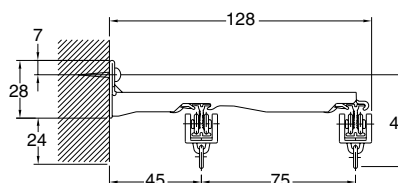

Extra Double Bracket (Bracket Width=24mm)