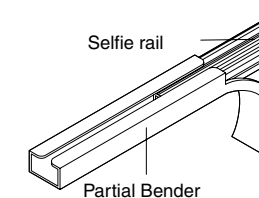

Cautions do not use the bender for other use.