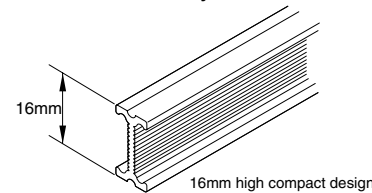

Selfie

Bendable curtain rail to suit any shape.

Color Variation

Reference Quote Ex

Color	Single Wall Attachment		Double Wall Attachment		Single Ceiling Bracket	
	1.82m	2.00m	1.82m	2.00m	1.82m	2.00m
Aluminum Umber						
Aluminum Warm White	2,720	2,914	5,380	5,768	2,630	2,824
Aluminum Natural	2,372	2,542	4,720	5,060	2,300	2,470

If new balance rail is used.

You can make curve simply with a bender.

Please use Joint Pin for joint areas.

Bracket installation interval and allowable curtain load

Rail Cross Section (Unit: mm)

New Valance rail
 ※ Velcro Tape (attached)

Easy Installation

- The rail is vertically symmetrical and not direction-sensitive, resulting in easier installation.
- The horizontally, symmetrical I-shape makes the bend easy to undo.

Bendable into Any Shape