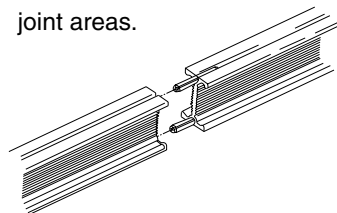

※ Parts for assembled set:
 Single Attachment: 1 rail, Roller 1.82=20 pieces 2.00=22 pieces, 1 pair of Magnet Carrier, 2 pieces of End Stop, 6 pieces of bracket
 Double Attachment: 2 rails, Roller 1.82=40 pieces, 2 pairs of Magnet Carrier 4 pieces End Stop, 6 pieces of bracket

Material and Finish

Part Name	Material	Finish
Rail	Aluminum alloy extrusion materials	Alumite Alumite Umber Alumite Warm White
Roller	Blade	Hard polyethylene
	Wheel	Acetal
	Oval ring	SUS304
Cap	Main body	Hard polyethylene
	Stop blade	Steel
	Oval ring	SUS304
Bracket	Main body	Steel
	Finish plate	Steel

If new balance rail is used.

You can make curve simply with a bender.

Please use Joint Pin for joint areas.

Bracket installation interval and allowable curtain load

Rail Cross Section (Unit: mm)

New Valance rail
 ※ Velcro Tape (attached)

Easy Installation

- The rail is vertically symmetrical and not direction-sensitive, resulting in easier installation.
- The horizontally, symmetrical I-shape makes the bend easy to undo.

Bendable into Any Shape