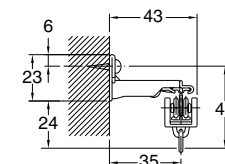

■ Wall Attachment

Single Bracket (Bracket Width=18mm)