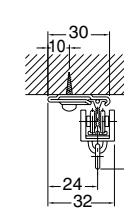

Ceiling Single Bracket (Bracket Width=14mm)