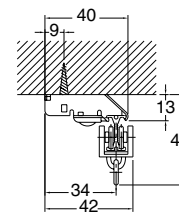

※ Place an order by the unit of order

Selfie Parts Price

Product Name	Color	Item No.	Box Package Quantity	Box Package Price					
					Hanger Rod B				
B400 (250mm~400mm)	Umber	00290013	20 pieces	16,600					
	White	00290026							
B700 (400mm~700mm)	Umber	00290012	20 pieces	22,000					
	White	00290025							
Hanger Rod A	A170 (130mm~170mm)	Silver	00290034	10,000					
		Warm White	00290035	11,400					
	A250 (170mm~250mm)	Silver	00290036	11,000					
		Warm White	00290037	12,600					
	A400 (245mm~400mm)	Silver	00290017	11,600					
		Warm White	00290030	13,400					
	A700 (395mm~700mm)	Silver	00290016	16,600					
		Warm White	00290031	19,200					
	A1100 (595mm~1,100mm)	Silver	00290015	21,400					
		Warm White	00290032	24,600					
A1600 (845mm~1,600mm)	Silver	00290014	24,200						
	Warm White	00290033	27,800						

Product Name	Color	Item No.	Box Package Quantity	Box Package Price					
					Other Parts				
Curve Bender-55R		02330028	1 piece	2,400					
Curve Bender-115R		02330029	1 piece	2,400					
Partial Bender		00950027	1 piece	1,000					
Cutter for Selfie		02650002	1 piece	20,000					
Hand cutter for Selfie		00920032	1 piece	9,000					

※Place an order by the unit of order.

Installation Dimension and Drawing (mm)

■ Ceiling Attachment

ES (Easy-snap) Ceiling Single Bracket (Bracket Width=18mm)