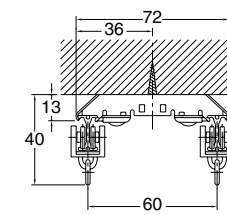

ES(Easy-snap) Ceiling Double Bracket (Bracket Width=19mm)