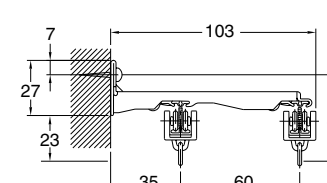

Double Bracket (Bracket Width=18mm)