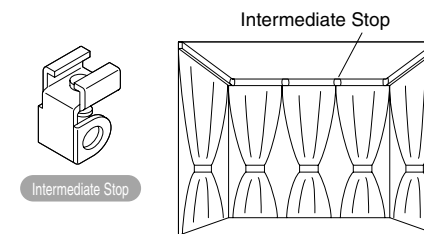

If new balance rail is used.

You can make curve simply with a bender.

Please use Joint Pin for joint areas.

Bracket installation interval and allowable curtain load

Rail Cross Section (Unit: mm)

New Valance rail
 ※ Velcro Tape (attached)

Easy Installation

- The rail is vertically symmetrical and not direction-sensitive, resulting in easier installation.
- The horizontally, symmetrical I-shape makes the bend easy to undo.

Bendable into Any Shape

Intermediate Stop for Stylish Window Treatment.

Basic Installation (Curve Bending) Method

1. Align the 0 point of the bender with the end of the clamp, and fasten the curtain onto the rail at the point where the rail is bent.
2. Hold the bender and the rail and gradually bend the rail to the graduation mark of the angle desired.

Window Type	Bending Patterns	Formula	Bending Point	
90° Bay Window	Single Attachment	115mm in Radius	(A+B+B)-239mm	B-150mm
	Double Attachment	55mm in Radius	(A+B+B)-187mm	B- 90mm
		Outdoor side (115R)	(A+B+B)-239mm	B-150mm
	Indoor side (55R)	(A+B+B)-427mm	B-150mm	
60° Bay Window	Single Attachment	115mm in Radius	(A+B+B)-146mm	B-107mm
	Double Attachment	55mm in Radius	(A+B+B)-133mm	B- 72mm
		Outdoor side (115R)	(A+B+B)-146mm	B-107mm
	Indoor side (55R)	(A+B+B)-341mm	B-142mm	
45° Bay Window	Single Attachment	115mm in Radius	(A+B+B)-138mm	B- 97mm
	Double Attachment	55mm in Radius	(A+B+B)-133mm	B- 72mm
		Outdoor side (115R)	(A+B+B)-138mm	B- 97mm
	Indoor side (55R)	(A+B+B)-352mm	B-157mm	