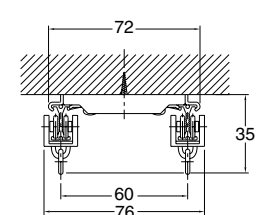

Ceiling Double Bracket (Bracket Width=18mm)