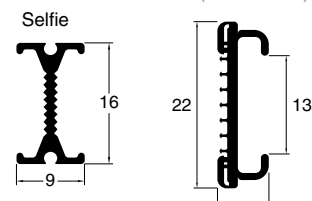

Selfie

Bendable curtain rail to suit any shape.

Color Variation

Reference Quote Ex

Color	Single Wall Attachment		Double Wall Attachment		Single Ceiling Bracket	
	1.82m	2.00m	1.82m	2.00m	1.82m	2.00m
Aluminum Umber						
Aluminum Warm White	2,720	2,914	5,380	5,768	2,630	2,824
Aluminum Natural	2,372	2,542	4,720	5,060	2,300	2,470

If new balance rail is used.

You can make curve simply with a bender.

Please use Joint Pin for joint areas.

Bracket installation interval and allowable curtain load

Rail Cross Section (Unit: mm)

New Valance rail
 ※ Velcro Tape (attached)

Easy Installation

- The rail is vertically symmetrical and not direction-sensitive, resulting in easier installation.
- The horizontally, symmetrical I-shape makes the bend easy to undo.

Bendable into Any Shape

Intermediate Stop for Stylish Window Treatment.

Basic Installation (Curve Bending) Method

1. Align the 0 point of the bender with the end of the clamp, and fasten the curtain onto the rail at the point where the rail is bent.
2. Hold the bender and the rail and gradually bend the rail to the graduation mark of the angle desired.