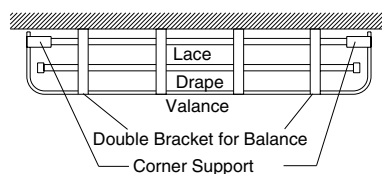

You can make curve simply with a bender.