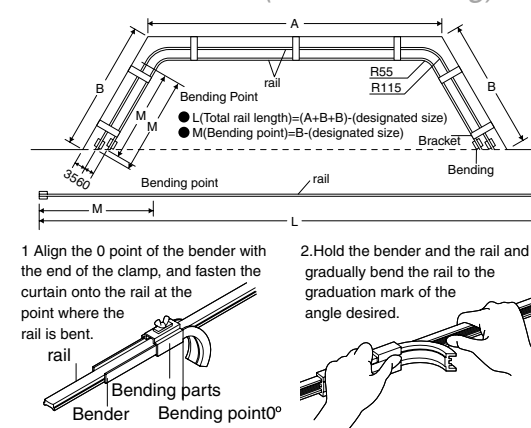

If new balance rail is used.

You can make curve simply with a bender.

Please use Joint Pin for joint areas.

Bracket installation interval and allowable curtain load

Rail Cross Section (Unit: mm)

New Valance rail
 ※ Velcro Tape (attached)

Easy Installation

- The rail is vertically symmetrical and not direction-sensitive, resulting in easier installation.
- The horizontally, symmetrical I-shape makes the bend easy to undo.

Bendable into Any Shape

Intermediate Stop for Stylish Window Treatment.

Basic Installation (Curve Bending) Method

1. Align the 0 point of the bender with the end of the clamp, and fasten the curtain onto the rail at the point where the rail is bent.
2. Hold the bender and the rail and gradually bend the rail to the graduation mark of the angle desired.

Window Type	Bending Patterns	Formula	Bending Point	
90° Bay Window	Single Attachment	115mm in Radius	(A+B+B)-239mm	B-150mm
	Double Attachment	55mm in Radius	(A+B+B)-187mm	B- 90mm
		Outdoor side (115R)	(A+B+B)-239mm	B-150mm
	Indoor side (55R)	(A+B+B)-427mm	B-150mm	
60° Bay Window	Single Attachment	115mm in Radius	(A+B+B)-146mm	B-107mm
	Double Attachment	55mm in Radius	(A+B+B)-133mm	B- 72mm
		Outdoor side (115R)	(A+B+B)-146mm	B-107mm
	Indoor side (55R)	(A+B+B)-341mm	B-142mm	
45° Bay Window	Single Attachment	115mm in Radius	(A+B+B)-138mm	B- 97mm
	Double Attachment	55mm in Radius	(A+B+B)-133mm	B- 72mm
		Outdoor side (115R)	(A+B+B)-138mm	B- 97mm
	Indoor side (55R)	(A+B+B)-352mm	B-157mm	