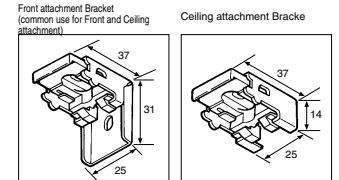

Bracket In : mm