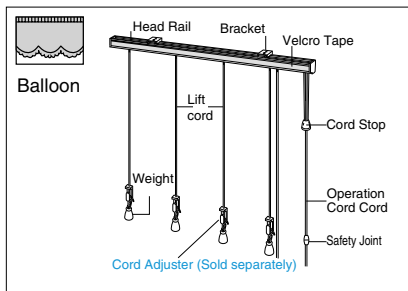

Drawing and Computing Formula for Folded Shade Dimension

Custom-made Balloon Style

Height(mm)	Width(mm)				
	300-600	610-1,200	1,210-1,700	1,710-2,200	2,210-2,700
480-3,000	1swag	2swag	3swag	4swag	5swag
	10,500	13,000	15,400	17,800	

Style	Product Height	Folded Shade Dimension (a)	Folded Shade Dimension (b)
Plain		190+H/40	80
Sharp	480-1,500	200+H/24	100
	1,510-3,000	230+H/30	
Bay window Balloon	No Frill!	550+H/30	200
Austrian	No Frill!	400+H/15	250

*If Frill is attached, add frill dimension.
H refers to product height.
Dimension calculated is for reference only.