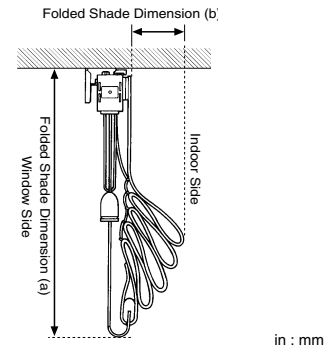

Standard Window Type unit: Piece

Product width(mm)	300-600	610-1,200	1,210-1,800	1,810-2,400	2,410-2,700
Count	2	3	4	5	6

Bay Window Type

Product width(mm)	700-1,200	1,210-1,800	1,810-2,700
Count	3	4	5

Product {KIT} Price

The size of width and height is in 10mm units(unit: yen)

Standard Plain and Sharp Style

Height(mm)	Width(mm)				
	900	1,400	1,900	2,400	
3,000	2swag	3swag	4swag	5swag	
	7,000	9,000	11,000	13,000	

Custom-made Plain and Sharp Style

Height(mm)	Width(mm)				
	300-500	510-900	910-1,400	1,410-1,900	1,910-2,400
480-3,000	1swag	2swag	3swag	4swag	5swag
	8,400	10,800	13,200	15,600	

Drawing and Computing Formula for Folded Shade Dimension

Custom-made Balloon Style

Height(mm)	Width(mm)				
	300-600	610-1,200	1,210-1,700	1,710-2,200	2,210-2,700
480-3,000	1swag	2swag	3swag	4swag	5swag
	10,500	13,000	15,400	17,800	

Style	Product Height	Folded Shade Dimension (a)	Folded Shade Dimension (b)
Plain		190+H/40	80
Sharp	480-1,500	200+H/24	100
	1,510-3,000	230+H/30	
Bay window Balloon	No Frill!	550+H/30	200
Austrian	No Frill!	400+H/15	250