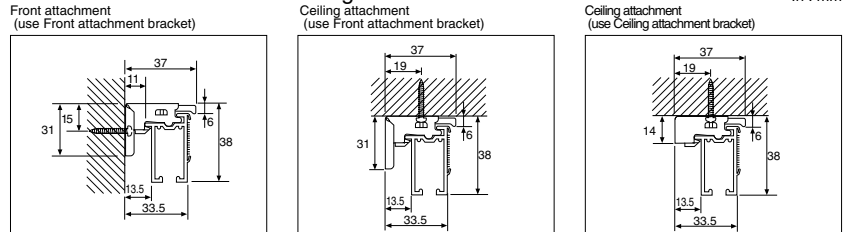

*If Frill is attached, add frill dimension.
H refers to product height.
Dimension calculated is for reference only.

Custom-made Bay Window Balloon Style

Height(mm)	Width(mm)			
	710-1,200	1,210-1,700	1,710-2,200	2,210-2,700
480-3,000	2swag	3swag	4swag	5swag
	10,500	13,000	15,400	17,800

Bay Window Balloon Style kit Price = Above price + (number of corners) x 5000 yen

Custom-made Austrian Style

Height(mm)	Width(mm)				
	300-550	560-1,000	1,010-1,450	1,460-1,900	1,910-2,350
480-3,000	1swag	2swag	3swag	4swag	5swag
	11,200	13,700	16,200	18,700	

Bracket In : mm

Installation Dimensions & Drawing

Cord Adjuster is not included in the kit. You can purchase it separately.