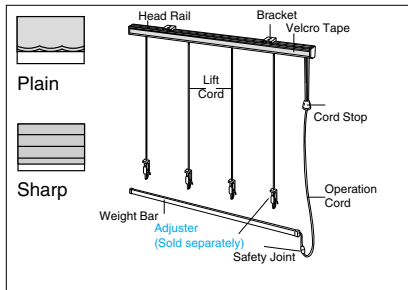

Standard Window Type unit: Piece

Product width(mm)	300-600	610-1,200	1,210-1,800	1,810-2,400	2,410-2,700
Count	2	3	4	5	6

Bay Window Type

Product width(mm)	700-1,200	1,210-1,800	1,810-2,700
Count	3	4	5

Product {KIT} Price

The size of width and height is in 10mm units(unit: yen)

Standard Plain and Sharp Style

Height(mm)	Width(mm)				
	900	1,400	1,900	2,400	
3,000	2swag	3swag	4swag	5swag	
	7,000	9,000	11,000	13,000	

Custom-made Plain and Sharp Style