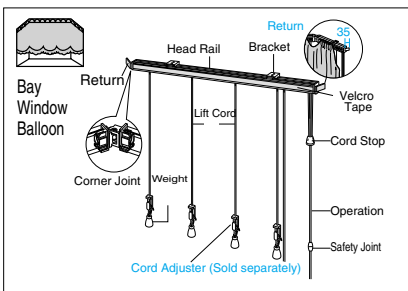

Custom-made Bay Window Balloon Style

Height(mm)	Width(mm)			
	710-1,200	1,210-1,700	1,710-2,200	2,210-2,700
480-3,000	2swag	3swag	4swag	5swag
	10,500	13,000	15,400	17,800

Bay Window Balloon Style kit Price = Above price + (number of corners) x 5000 yen