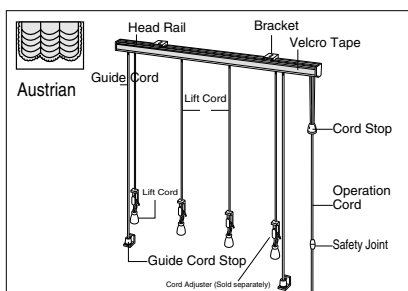

Custom-made Austrian Style

Height(mm)	Width(mm)				
	300-550	560-1,000	1,010-1,450	1,460-1,900	1,910-2,350
480-3,000	1swag	2swag	3swag	4swag	5swag
	11,200	13,700	16,200	18,700