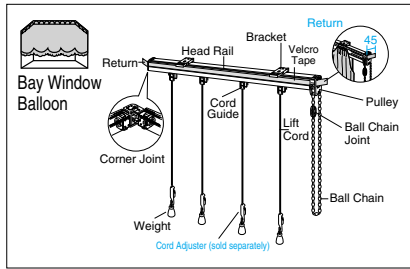

Custom-made Bay Window

Width(mm)	700-1,200	1,210-1,700	1,710-2,200	2,210-2,700	2,710-3,200	3,210-3,700	3,710-4,000	
	Height(mm)	2swag	3swag	4swag	5swag	6swag	7swag	8swag
480-3,000	12,500	15,000	17,400	19,800	22,000	24,400	27,000	

* Bay Window Balloon Style kit Price = Above price + (number of corners) x 5000 yen
*Adjustable Return (70mm-110mm) available. Please specify upon ordering.