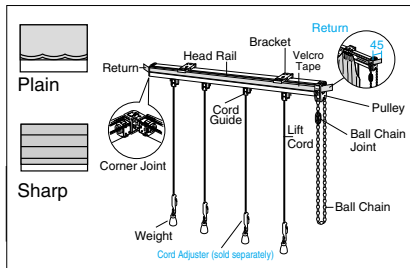

Product [Kit] Price

Ready-made Plain and Sharp Style

Width(mm)	900	1,400	1,900	2,400	2,900	
	Height(mm)	2swag	3swag	4swag	5swag	6swag
480-3,000	9,000	11,000	13,000	15,000	17,000	

Custom-made Plain and Sharp Style

Width(mm)	400-500	510-900	910-1,400	1,410-1,900	1,910-2,400	2,410-2,900	2,910-3,400	3,410-4,000	
	Height(mm)	1swag	2swag	3swag	4swag	5swag	6swag	7swag	8swag
480-3,000	10,400		12,800	15,200	17,600	20,000	22,400	24,800