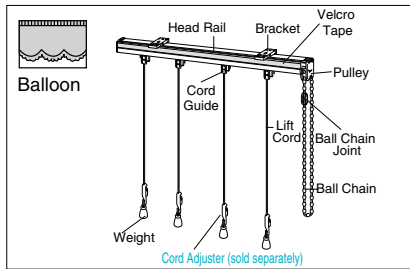

Custom-made Balloon Style

Width(mm)	400-600	610-1,200	1,210-1,700	1,710-2,200	2,210-2,700	2,710-3,200	3,210-3,700	3,710-4,000	
	Height(mm)	1swag	2swag	3swag	4swag	5swag	6swag	7swag	8swag
480-3,000	12,500		15,000	17,400	19,800	22,000	24,400	27,000