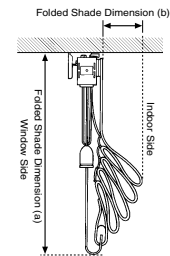

Drawing and Computing Formula for Folded Shade Dimension

in : mm

Installation Dimension and Drawing

in : mm