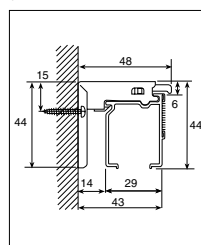

Style	Product Height	Folded Shade Dimension (a)	Folded Shade Dimension (b)
Plain	-	190+H/40	80
Sharp	480-1,500	200+H/24	100
	1,510-3,000	230+H/30	
Bay Window Balloon	No Frill	550+H/30	200
Austrian	No Frill	400+H/15	250

*If Frill is attached, add frill dimension.
H refers to product height.
Dimension calculated is for reference only.

*Standard kit and Custom-made New Dispa do not include Speed Controller for breaking down function. Please purchase Speed Controller separately.

*Cord Adjuster is not included in product, please purchase separately.