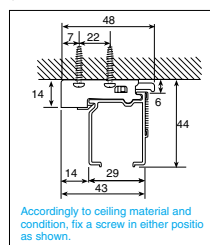

Style	Product Height	Folded Shade Dimension (a)	Folded Shade Dimension (b)
Plain	-	190+H/40	80
Sharp	480-1,500	200+H/24	100
	1,510-3,000	230+H/30	
Bay Window Balloon	No Frill	550+H/30	200
Austrian	No Frill	400+H/15	250

*If Frill is attached, add frill dimension.
H refers to product height.
Dimension calculated is for reference only.

*Standard kit and Custom-made New Dispa do not include Speed Controller for breaking down function. Please purchase Speed Controller separately.

*Cord Adjuster is not included in product, please purchase separately.