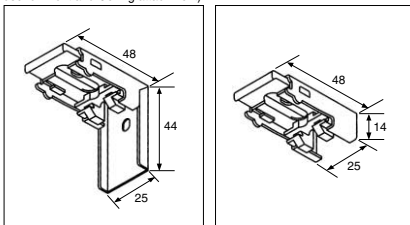

Bracket

Front attachment Bracket (common use for Front and Ceiling attachment) in : mm

Ceiling attachment (use Ceiling attachment bracket)