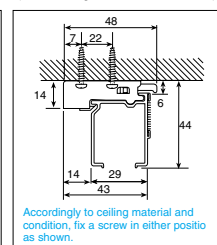

Style	Product Height	Folded Shade Dimension (a)	Folded Shade Dimension (b)
Plain	-	190+H/40	80
Sharp	480-1,500	200+H/24	100
	1,510-3,000	230+H/30	
Bay Window Balloon	No Frill	550+H/30	200
Austrian	No Frill	400+H/15	250

*If Frill is attached, add frill dimension.
H refers to product height.
Dimension calculated is for reference only.

*Standard kit and Custom-made New Dispa do not include Speed Controller for breaking down function. Please purchase Speed Controller separately.

*Cord Adjuster is not included in product, please purchase separately.