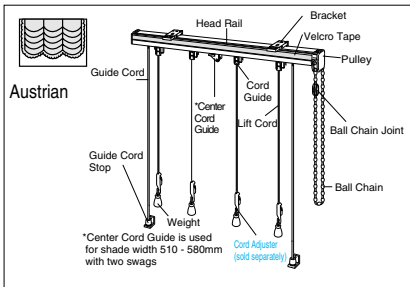

New Dispa

Optionally Speed Controller is available Ready-made Custom-made

Maximum Fabric Weight
8 KG

Operated with ball chain. Breaking of operational speed with Speed Controller is optionally available

Corresponding Style

Plain(Front) + Plain(Back)	Plain	Sharp	Balloon	Bay Window Balloon	Austrian
No	Yes	Yes	Yes	Yes	Yes

Number of Brackets

Standard Window Type Unit: Piece

Width(mm)	400-1,200	1,210-2,000	2,010-3,000	3,010-4,000
Count	2	3	4	5

Bay Window Type

Width (mm)	700-2,000			2,010-3,000			3,010-4,000		
# of Head Rails	2 or 3	4	5	2 or 3	4	5	2 or 3	4	5
Count	4	5	6	5	6	7	6	7	8

Product [Kit] Price

Ready-made Plain and Sharp Style

Width(mm)	900	1,400	1,900	2,400	2,900	
	Height(mm)	2swag	3swag	4swag	5swag	6swag
480-3,000	9,000	11,000	13,000	15,000	17,000	

Custom-made Plain and Sharp Style

Width(mm)	400-500	510-900	910-1,400	1,410-1,900	1,910-2,400	2,410-2,900	2,910-3,400	3,410-4,000	
	Height(mm)	1swag	2swag	3swag	4swag	5swag	6swag	7swag	8swag
480-3,000	10,400		12,800	15,200	17,600	20,000	22,400	24,800	

Custom-made Balloon Style

Width(mm)	400-600	610-1,200	1,210-1,700	1,710-2,200	2,210-2,700	2,710-3,200	3,210-3,700	3,710-4,000	
	Height(mm)	1swag	2swag	3swag	4swag	5swag	6swag	7swag	8swag
480-3,000	12,500		15,000	17,400	19,800	22,000	24,400	27,000	

Custom-made Bay Window

Width(mm)	700-1,200	1,210-1,700	1,710-2,200	2,210-2,700	2,710-3,200	3,210-3,700	3,710-4,000	
	Height(mm)	2swag	3swag	4swag	5swag	6swag	7swag	8swag
480-3,000	12,500	15,000	17,400	19,800	22,000	24,400	27,000	

* Bay Window Balloon Style kit Price = Above price + (number of corners) x 5000 yen
*Adjustable Return (70mm-110mm) available. Please specify upon ordering.