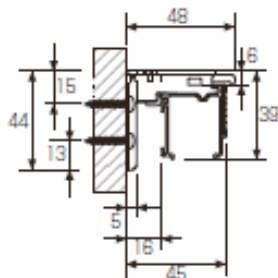

### Available Dimension [CREATY Cord (Single)]

(Plain style)

	Minimum	Maximum
Width	300 mm (12")	~ 2,400 mm (95")
Height	480 mm (19")	~ 3,000 mm (118")

Allowable load: 5kg (11 lb.)

#### (a) Creaty Cord (Single)

- Sectional and Overall View

- Allowable load: 5 kg
- Corner Joints: available for Bay Windows, link-able up to 3 blinds.
- Linked Blind Maximum Dimension: Width 2700mm, Height 3000mm (Balloon style).
- Universal and Ceiling Type, easy click-in brackets.

#### [Universal and Ceiling Bracket Installation Diagram]

Universal Bracket (wall)

Universal Bracket (ceiling)

Ceiling Bracket(ceiling)