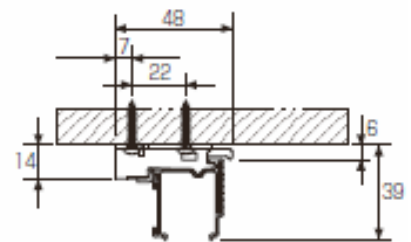

#### (a) Creaty Cord (Single)

- Sectional and Overall View

- Allowable load: 5 kg
- Corner Joints: available for Bay Windows, link-able up to 3 blinds.
- Linked Blind Maximum Dimension: Width 2700mm, Height 3000mm (Balloon style).
- Universal and Ceiling Type, easy click-in brackets.

#### [Universal and Ceiling Bracket Installation Diagram]

Universal Bracket (wall)

Universal Bracket (ceiling)

Ceiling Bracket(ceiling)