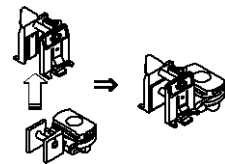

To lower the blind:

Pull the cord for 5cm (2 in.), and blind comes down.

### Easy Set Up with Improved Components

Modified cord guide saves time to assemble.

Just snap-in after setting the lift cords