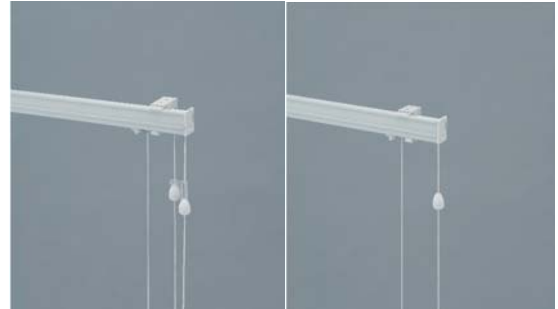

## CREATY Cord and Cord Twin

Innovative cord type roman blind,

### Easy Lift-cord Operation “No Need to Swing”

“Heart cum” stopper enables to lock & release the cords without “swing”.

To raise the blind:

Pull down the cord, and simply release the chain to stop at desired elevation.

### Common Parts Available for Three Models

One head rail can be used for three models; Creaty Drum Single, Cord Twin, and Cord Single.