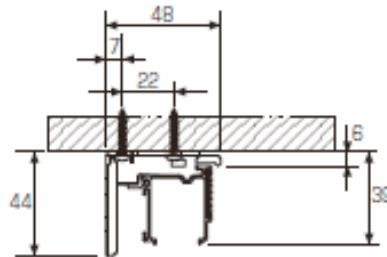

### Available Dimension [CREATY Cord (Single)]

(Plain style)

	Minimum	Maximum
Width	300 mm (12")	~ 2,400 mm (95")
Height	480 mm (19")	~ 3,000 mm (118")

Allowable load: 5kg (11 lb.)

#### (a) Creaty Cord (Single)

- Sectional and Overall View

- Allowable load: 5 kg
- Corner Joints: available for Bay Windows, link-able up to 3 blinds.
- Linked Blind Maximum Dimension: Width 2700mm, Height 3000mm (Balloon style).
- Universal and Ceiling Type, easy click-in brackets.

#### [Universal and Ceiling Bracket Installation Diagram]

Universal Bracket (wall)

Universal Bracket (ceiling)

Ceiling Bracket(ceiling)