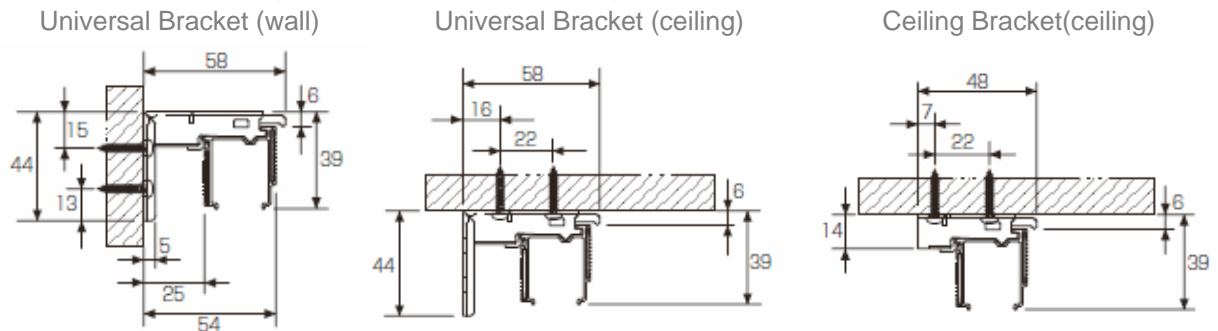

[Universal and Ceiling Bracket Installation Diagram]

For more information, please contact TOSO Overseas Dept.