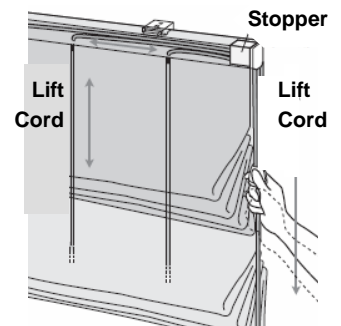

### Easy Lift-cord Operation “No Need to Swing”

“Heart cum” stopper enables to lock & release the cords without “swing”.

To raise the blind:

Pull down the cord, and simply release the chain to stop at desired elevation.

### Easy Set Up with Improved Components

Modified cord guide saves time to assemble.

Just snap-in after setting the lift cords