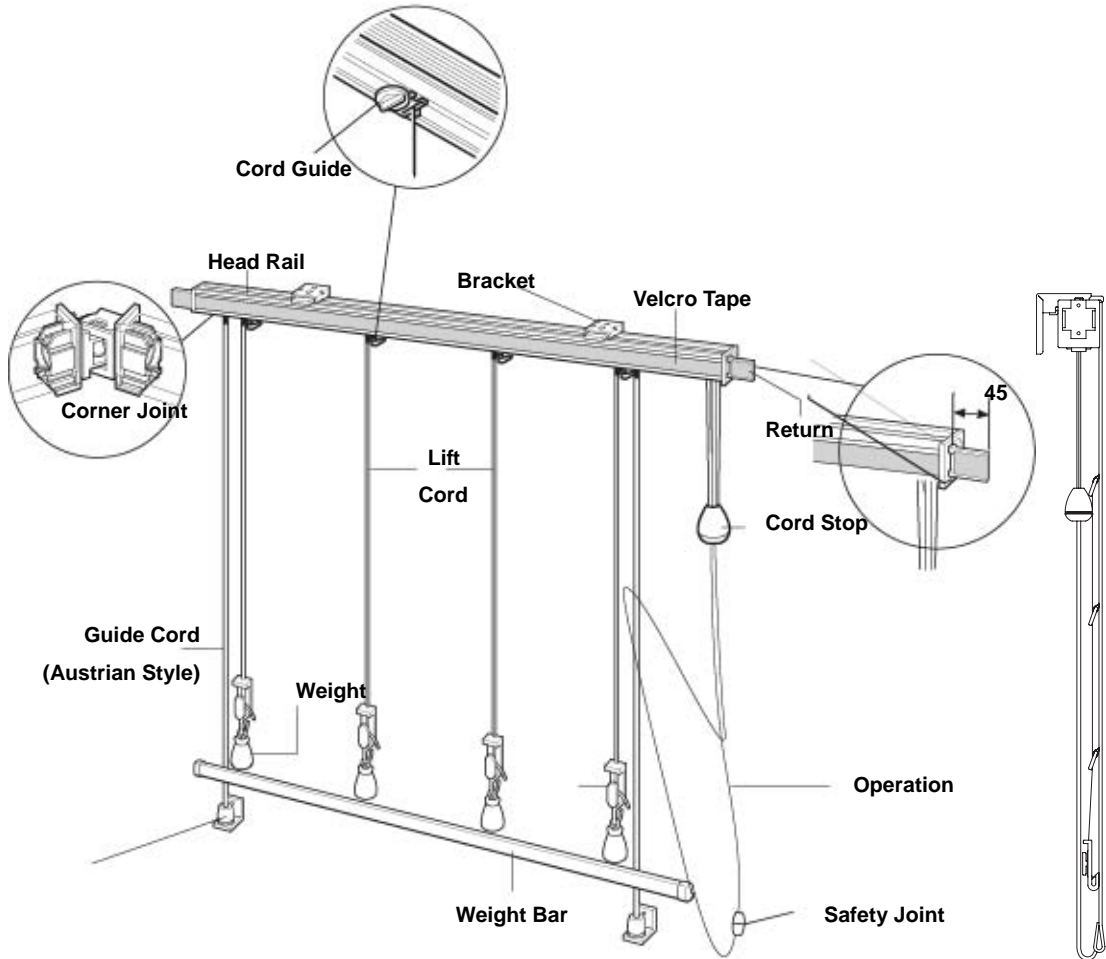

CREATY Cord and Cord Twin

Product General Description, Part Names, and Diagrams

(a) Creaty Cord (Single)

- Sectional and Overall View