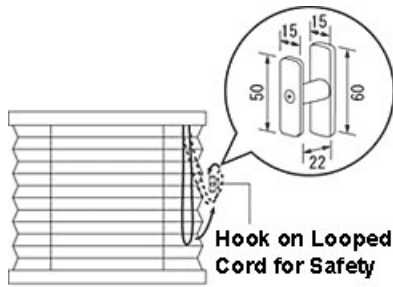

SHIORI 25 Twin Style

Overall View, Components, and Material

Overall Product View

Section View

*Standard Style: Combination of Top – Semi transparent / lighter weight and Bottom – opaque / heavier weight screen.

*Reversed Style: Combination of Top – Opaque / heavier weight screen and Bottom – Semi transparent / lighter weight screen.

No.	Component Description	Material
1	SHIORI 25 Drum Head Box Cap	Molded resin
2	SHIORI 25 Drum Bracket	Stainless steel and molded resin
3	SHIORI 25 Drum Head Box	Aluminum
4	SHIORI 25 Twin Cord Outlet	Stainless steel and molded resin
5	SHIORI 25 Drum Pulley	Molded resin
6	SHIORI 25 Cord Stop	Molded resin
7	SHIORI Lift Cord	Chemical fiber
8	SHIORI Operation Cord	Chemical fiber
9	Looped Cord	Chemical fiber
10	SHIORI 25 Bottom Rail Cap	Molded resin
11	SHIORI 25 Bottom Rail	Aluminum
12	SHIORI 25 Twin Top Screen	Material differs depending on screen
13	SHIORI 25 Twin Middle Bar	Aluminum
14	SHIORI 25 Twin Bottom Screen	Material differs depending on screen
15	Pitch Keep Cord	Chemical fiber

Parts included

(*) **Safety Joint** is attached to the operation cord to avoid unexpected accidents with cords. Safety Joint comes apart when applied load of 3 KG and over.

(**) **Safety Hook** is included in this product to prevent unexpected accidents with Looped operational cord. Install the Safety Hook where the cord can be hook on to keep it out of reach of children.