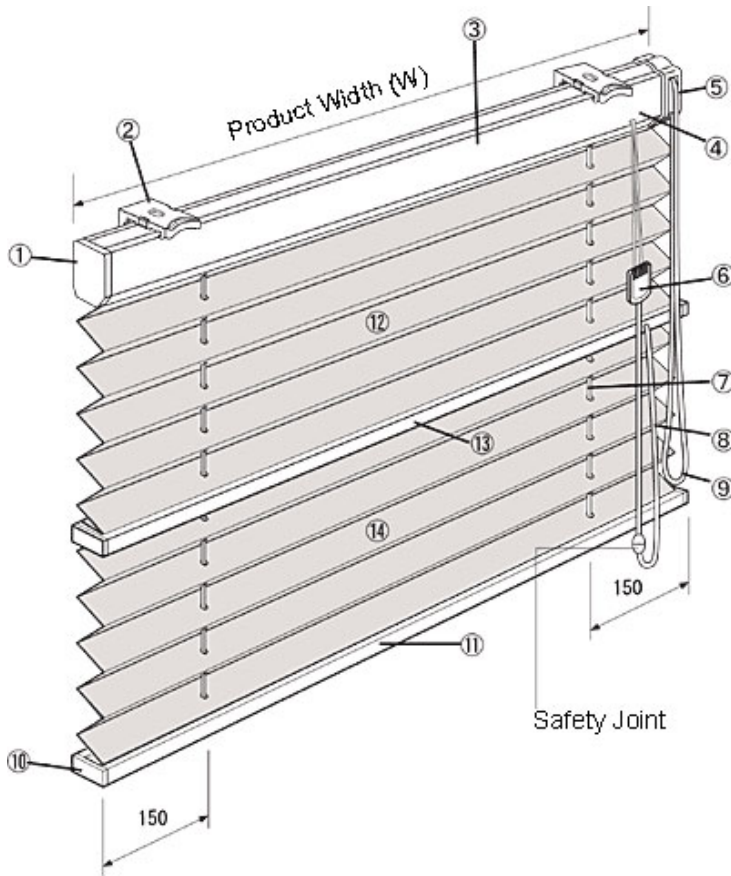

SHIORI 15 COMPACT

SHIORI 15

Systems

- SHIORI 25 Cord:** TOSO standard spec for general windows.
- SHIORI 25 Drum:** for large windows (width 2,000mm and over).
- SHIORI 25 Twin:** Control light by adjusting combined two types of screens.
- SHIORI 15:** 15 mm wide pleated for relatively small windows.
- SHIORI 15 COMPACT:** Compact head box for narrow space.

SHIORI 25 Twin Style

Overall View, Components, and Material

Overall Product View

Section View

*Standard Style: Combination of Top – Semi transparent / lighter weight and Bottom – opaque / heavier weight screen.

*Reversed Style: Combination of Top – Opaque / heavier weight screen and Bottom – Semi transparent / lighter weight screen.

No.	Component Description	Material
1	SHIORI 25 Drum Head Box Cap	Molded resin
2	SHIORI 25 Drum Bracket	Stainless steel and molded resin
3	SHIORI 25 Drum Head Box	Aluminum
4	SHIORI 25 Twin Cord Outlet	Stainless steel and molded resin
5	SHIORI 25 Drum Pulley	Molded resin
6	SHIORI 25 Cord Stop	Molded resin
7	SHIORI Lift Cord	Chemical fiber
8	SHIORI Operation Cord	Chemical fiber
9	Looped Cord	Chemical fiber
10	SHIORI 25 Bottom Rail Cap	Molded resin
11	SHIORI 25 Bottom Rail	Aluminum
12	SHIORI 25 Twin Top Screen	Material differs depending on screen
13	SHIORI 25 Twin Middle Bar	Aluminum
14	SHIORI 25 Twin Bottom Screen	Material differs depending on screen
15	Pitch Keep Cord	Chemical fiber

Manufacturable Dimension

Product Weight

Product Width 550 mm ~ 2,000 mm

Product Height 300 mm ~ 2,600 mm

*Available dimension may differ depending on screens.

*Tirato screen available up to 3,000mm in height.