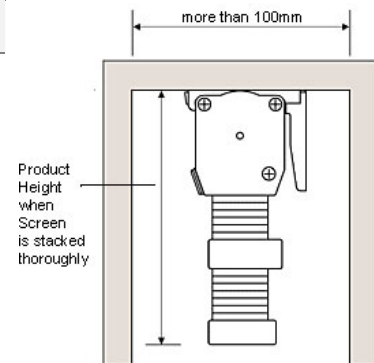

Product Width – 4mm
 (2mm shorter from each end of head box)

Bracket

SHIORI features easy snap-in brackets. Hook on head box, and push it in until it clicks.

Required Quantity of Bracket

Product Width	Quantity
~ 1,200mm	2 Pieces
1,200mm ~	3 Pieces

Manufacturable Dimension

Product Weight

Product Width 550 mm ~ 2,000 mm

Product Height 300 mm ~ 2,600 mm

*Available dimension may differ depending on screens.

*Tirato screen available up to 3,000mm in height.

*Dimension in units of 10mm in height and width.

Examples for reference

Width 1,000mm x Height 1,000mm 2.2 KG

Width 2,000mm x Height 2,000mm 4.6 KG

*Product Weight differs depending on screen type.

Head and Bottom Rail Color

Head and Bottom rails are available in four colors.

White

Black

Light Wood

Dark Wood

Product Height – When screen is stacked thoroughly

Product Height (in mm)	Product Height when screen is stacked thoroughly (in mm)					
	H	I	J	K	L	M
600	85	96	99	102	106	109
1,000	95	109	115	121	126	132
1,400	103	123	131	139	147	155
1,800	111	137	147	157	168	178
2,200	119	150	163	176	188	201
2,600	127	164	179	194	209	224