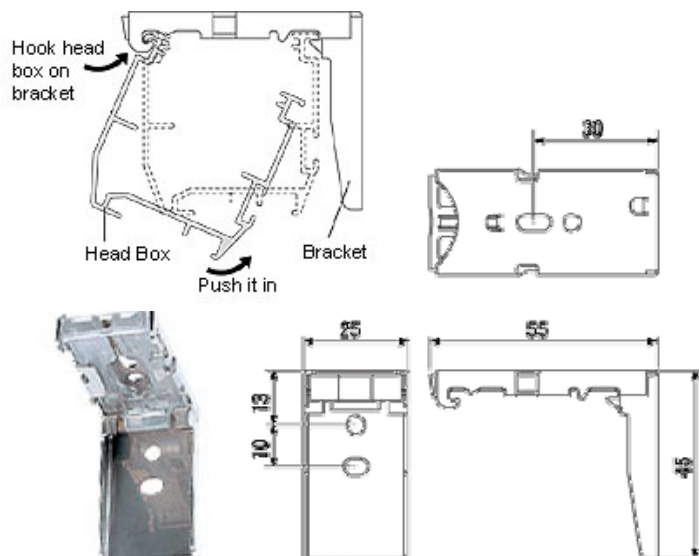

Safety Hook; (material: resin, color: white)

Operation Cord / Looped Cord Length

Operation Cord Length

Operation Cord = Product Height + 150mm
 Looped Cord = Product Height – 30mm

Product and Screen Width

Product Width – 4mm
 (2mm shorter from each end of head box)

Bracket

SHIORI features easy snap-in brackets. Hook on head box, and push it in until it clicks.

Required Quantity of Bracket

Product Width	Quantity
~ 1,200mm	2 Pieces
1,200mm ~	3 Pieces

Manufacturable Dimension

Product Weight

Product Width 550 mm ~ 2,000 mm

Product Height 300 mm ~ 2,600 mm

*Available dimension may differ depending on screens.

*Tirato screen available up to 3,000mm in height.

*Dimension in units of 10mm in height and width.

Examples for reference

Width 1,000mm x Height 1,000mm 2.2 KG

Width 2,000mm x Height 2,000mm 4.6 KG

*Product Weight differs depending on screen type.

Head and Bottom Rail Color