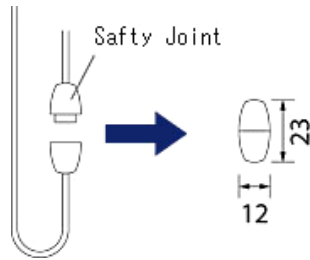

Parts included

(*) **Safety Joint** is attached to the operation cord to avoid unexpected accidents with cords. Safety Joint comes apart when applied load of 3 KG and over.