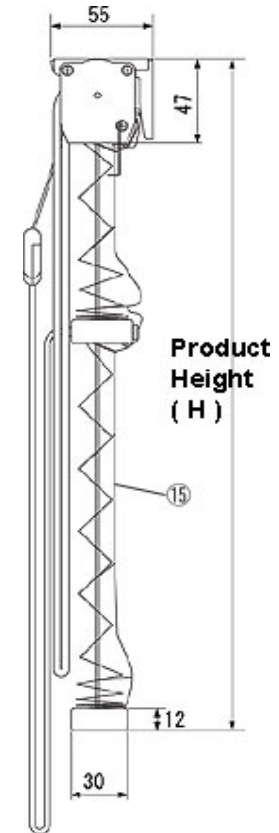

SHIORI 15 COMPACT

SHIORI 15

Systems

- SHIORI 25 Cord:** TOSO standard spec for general windows.
- SHIORI 25 Drum:** for large windows (width 2,000mm and over).
- SHIORI 25 Twin:** Control light by adjusting combined two types of screens.
- SHIORI 15:** 15 mm wide pleated for relatively small windows.
- SHIORI 15 COMPACT:** Compact head box for narrow space.

SHIORI 25 Twin Style

Overall View, Components, and Material

Overall Product View

Section View

*Standard Style: Combination of Top – Semi transparent / lighter weight and Bottom – opaque / heavier weight screen.

*Reversed Style: Combination of Top – Opaque / heavier weight screen and Bottom – Semi transparent / lighter weight screen.

No.	Component Description	Material
1	SHIORI 25 Drum Head Box Cap	Molded resin
2	SHIORI 25 Drum Bracket	Stainless steel and molded resin
3	SHIORI 25 Drum Head Box	Aluminum
4	SHIORI 25 Twin Cord Outlet	Stainless steel and molded resin
5	SHIORI 25 Drum Pulley	Molded resin
6	SHIORI 25 Cord Stop	Molded resin
7	SHIORI Lift Cord	Chemical fiber
8	SHIORI Operation Cord	Chemical fiber
9	Looped Cord	Chemical fiber
10	SHIORI 25 Bottom Rail Cap	Molded resin
11	SHIORI 25 Bottom Rail	Aluminum
12	SHIORI 25 Twin Top Screen	Material differs depending on screen
13	SHIORI 25 Twin Middle Bar	Aluminum
14	SHIORI 25 Twin Bottom Screen	Material differs depending on screen
15	Pitch Keep Cord	Chemical fiber

*Dimension in units of 10mm in height and width.

Examples for reference

Width 1,000mm x Height 1,000mm 2.2 KG

Width 2,000mm x Height 2,000mm 4.6 KG

*Product Weight differs depending on screen type.

Head and Bottom Rail Color