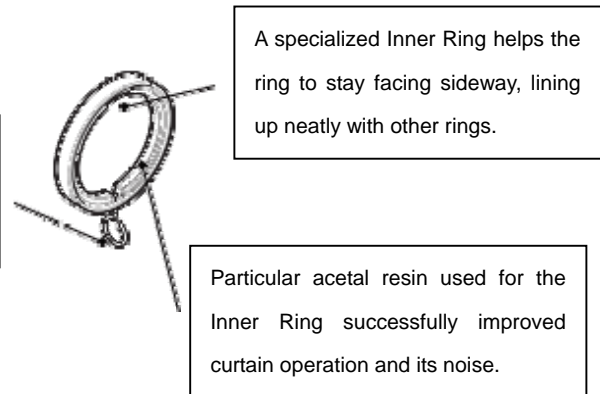

Gracefino 19 Mist Silver

Gracefino 19

1. REFINED Design Finial

Four types of finials are available with Gracefino 19.

Tool-less assembling of Gracefino 19
 Fixing Gracefino finials on poles is easy as it doesn't require any tools or screws. Simply insert finial ends, and turn the finial until it is firmly fixed.

2. LINE-UP Ring Runner

Grace 19 Ring Runners

Swing hook turns freely to naturally align curtain waves.

Grace 19 End Ring Runners

End Ring Runner prevents Rings from falling off poles. Simply place End Ring Runner between a bracket and a finial, no additional parts necessary. Grace 19 End Ring Runner is designed not visibly different from Line-up Rings in order to sustain Gracefino's fine design.