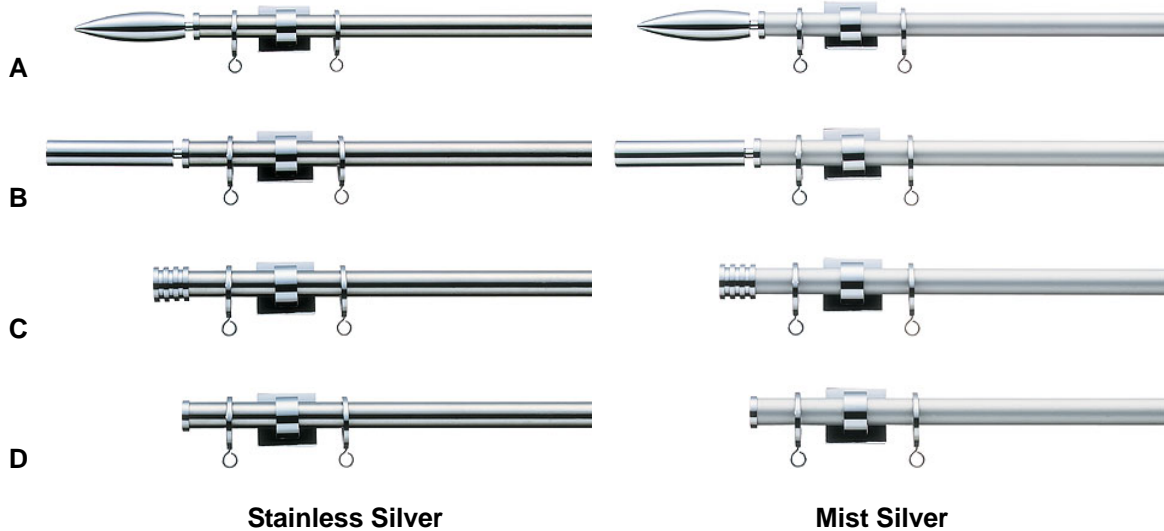

Focusing on simple and modern design, operational ease, and installation efficiency, TOSO developed Gracefino, 19mm curtain pole to add new Grace collection.

Topics:

1. Refined Design Finials
2. Line-up Ring Runners
3. Uniquely designed Brackets
4. Double attachment with curtain track Nexty
5. Accessory: Curtain Holder and Arm Holder

Gracefino 19 Mist Silver

Gracefino 19

1. REFINED Design Finial

Four types of finials are available with Gracefino 19.

Tool-less assembling of Gracefino 19
 Fixing Gracefino finials on poles is easy as it doesn't require any tools or screws. Simply insert finial ends, and turn the finial until it is firmly fixed.

2. LINE-UP Ring Runner

Grace 19 Ring Runners

Swing hook turns freely to naturally align curtain waves.

Grace 19 End Ring Runners

End Ring Runner prevents Rings from falling off poles. Simply place End Ring Runner between a bracket and a finial, no additional parts necessary. Grace 19 End Ring Runner is designed not visibly different from Line-up Rings in order to sustain Gracefino's fine design.

Gracefino 19

3. UNIQUELY Designed Brackets

Grace 19 Bracket consists of two parts, base and body.

Bracket base can take up to four screws as required. Two vertically and horizontally accordingly to wall furring.