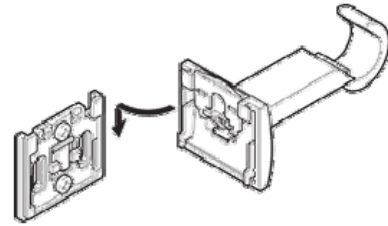

2. LINE-UP Ring Runner

Grace 19 Ring Runners

Swing hook turns freely to naturally align curtain waves.

Grace 19 End Ring Runners

End Ring Runner prevents Rings from falling off poles. Simply place End Ring Runner between a bracket and a finial, no additional parts necessary. Grace 19 End Ring Runner is designed not visibly different from Line-up Rings in order to sustain Gracefino's fine design.

Gracefino 19

3. UNIQUELY Designed Brackets

Grace 19 Bracket consists of two parts, base and body.

Bracket base can take up to four screws as required. Two vertically and horizontally accordingly to wall furring.

Bracket Body is attached onto a fixed base, and Grace 19 has no visible screws after installation.

When fixed on horizontal furring, bracket position can be adjusted within maximum 10 mm.

Screw or tool-less installation of Grace 19 is not only with finials, but also with specially designed Brackets.