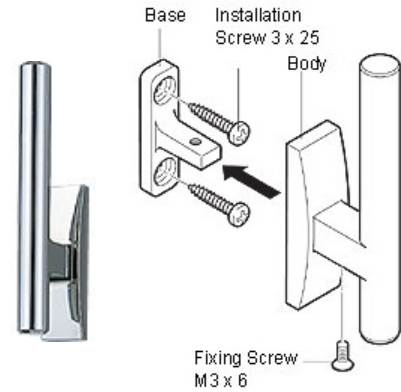

Bracket Body is attached onto a fixed base, and Grace 19 has no visible screws after installation.

When fixed on horizontal furring, bracket position can be adjusted within maximum 10 mm.

Screw or tool-less installation of Grace 19 is not only with finials, but also with specially designed Brackets.

Fit a pole into a bracket by slowly rolling the pole. The pole is fixed on the Bracket with a Pole Stopper.

4. DOUBLE Attachment with Curtain Track NEXTY

Gracefino Double Attachment
(Window side: Cap D)

Gracefino and Nexty
Double Attachment

Grace 19 Nexty Double Bracket adopts a Grace19 pole and a functional curtain track Nexty.

Nexty available in:

White	Black
Mist Silver	Pearl Gray

5. ACCESSORY

Curtain Holder Fino

As well as Grace 19 Bracket, a Grace Series Curtain Holder is two-parted with a base and a body.

Install a Base on a wall, and place a Body on the Base and fix with a screw as shown.

Available: Silver and Mist Silver