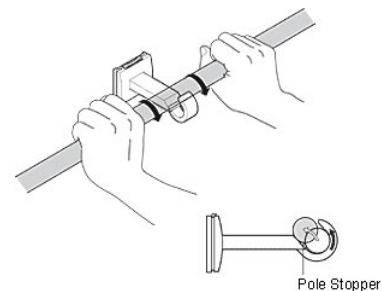

2. LINE-UP Ring Runner

Grace 19 Ring Runners

Swing hook turns freely to naturally align curtain waves.

Grace 19 End Ring Runners

End Ring Runner prevents Rings from falling off poles. Simply place End Ring Runner between a bracket and a finial, no additional parts necessary. Grace 19 End Ring Runner is designed not visibly different from Line-up Rings in order to sustain Gracefino's fine design.

Gracefino 19

3. UNIQUELY Designed Brackets

Grace 19 Bracket consists of two parts, base and body.

Bracket base can take up to four screws as required. Two vertically and horizontally accordingly to wall furring.

Bracket Body is attached onto a fixed base, and Grace 19 has no visible screws after installation.

When fixed on horizontal furring, bracket position can be adjusted within maximum 10 mm.

Screw or tool-less installation of Grace 19 is not only with finials, but also with specially designed Brackets.

Fit a pole into a bracket by slowly rolling the pole. The pole is fixed on the Bracket with a Pole Stopper.

4. DOUBLE Attachment with Curtain Track NEXTY

Gracefino Double Attachment
(Window side: Cap D)