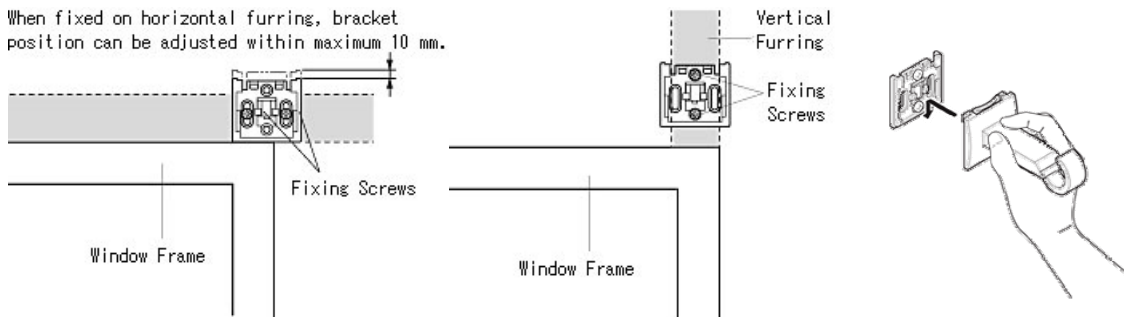

2. LINE-UP Ring Runner

Grace 19 Ring Runners

Swing hook turns freely to naturally align curtain waves.

Grace 19 End Ring Runners

End Ring Runner prevents Rings from falling off poles. Simply place End Ring Runner between a bracket and a finial, no additional parts necessary. Grace 19 End Ring Runner is designed not visibly different from Line-up Rings in order to sustain Gracefino's fine design.

Gracefino 19

3. UNIQUELY Designed Brackets

Grace 19 Bracket consists of two parts, base and body.

Bracket base can take up to four screws as required. Two vertically and horizontally accordingly to wall furring.

Bracket Body is attached onto a fixed base, and Grace 19 has no visible screws after installation.

When fixed on horizontal furring, bracket position can be adjusted within maximum 10 mm.

Screw or tool-less installation of Grace 19 is not only with finials, but also with specially designed Brackets.

Fit a pole into a bracket by slowly rolling the pole. The pole is fixed on the Bracket with a Pole Stopper.

4. DOUBLE Attachment with Curtain Track NEXTY

Gracefino Double Attachment
(Window side: Cap D)