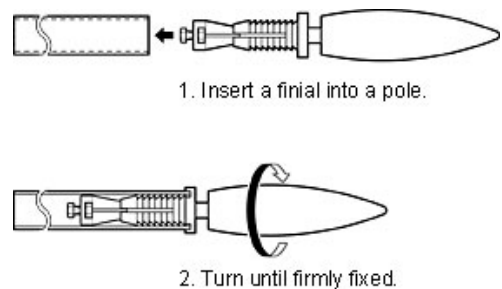

Gracefino 19 Mist Silver

Gracefino 19

1. REFINED Design Finial

Four types of finials are available with Gracefino 19.

Tool-less assembling of Gracefino 19
 Fixing Gracefino finials on poles is easy as it doesn't require any tools or screws. Simply insert finial ends, and turn the finial until it is firmly fixed.

2. LINE-UP Ring Runner

Grace 19 Ring Runners

Swing hook turns freely to naturally align curtain waves.

Grace 19 End Ring Runners

End Ring Runner prevents Rings from falling off poles. Simply place End Ring Runner between a bracket and a finial, no additional parts necessary. Grace 19 End Ring Runner is designed not visibly different from Line-up Rings in order to sustain Gracefino's fine design.

Gracefino 19

3. UNIQUELY Designed Brackets

Grace 19 Bracket consists of two parts, base and body.

Bracket base can take up to four screws as required. Two vertically and horizontally accordingly to wall furring.

Bracket Body is attached onto a fixed base, and Grace 19 has no visible screws after installation.

When fixed on horizontal furring, bracket position can be adjusted within maximum 10 mm.

Screw or tool-less installation of Grace 19 is not only with finials, but also with specially designed Brackets.