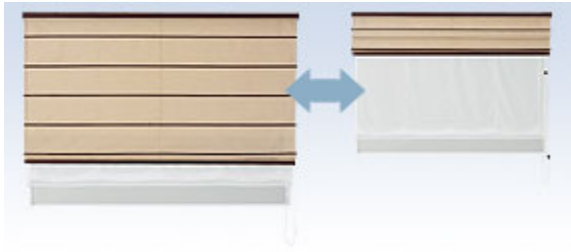

Padina and Padina Twin [Line Top Front Bar Style with Acuto 45]

Padina Line Top Front Bar Style

Feature: Single Blind

**Line Top “fascia” system with Acuto Track.
Front Bars sewn on fabric for stylish look.
Coordinated Weight Bar and Accessory.**

Front Plate Bracket

Front Plate (Acuto 45) *

Front Bar *

Front Bar Cap*

SS Tape

**: Varieties of colors available.*

Front and Weight Bar Color Variations:

Cord Stop Color Variations:

Padina and Padina Twin [Line Top Front Bar Style with Acuto 45]

Padina Twin Line Top Front Bar Style

Feature: Two Blinds on one system.

Line Top Pelmet System with Acuto Track.

Coordinated Weight Bar and Accessory.