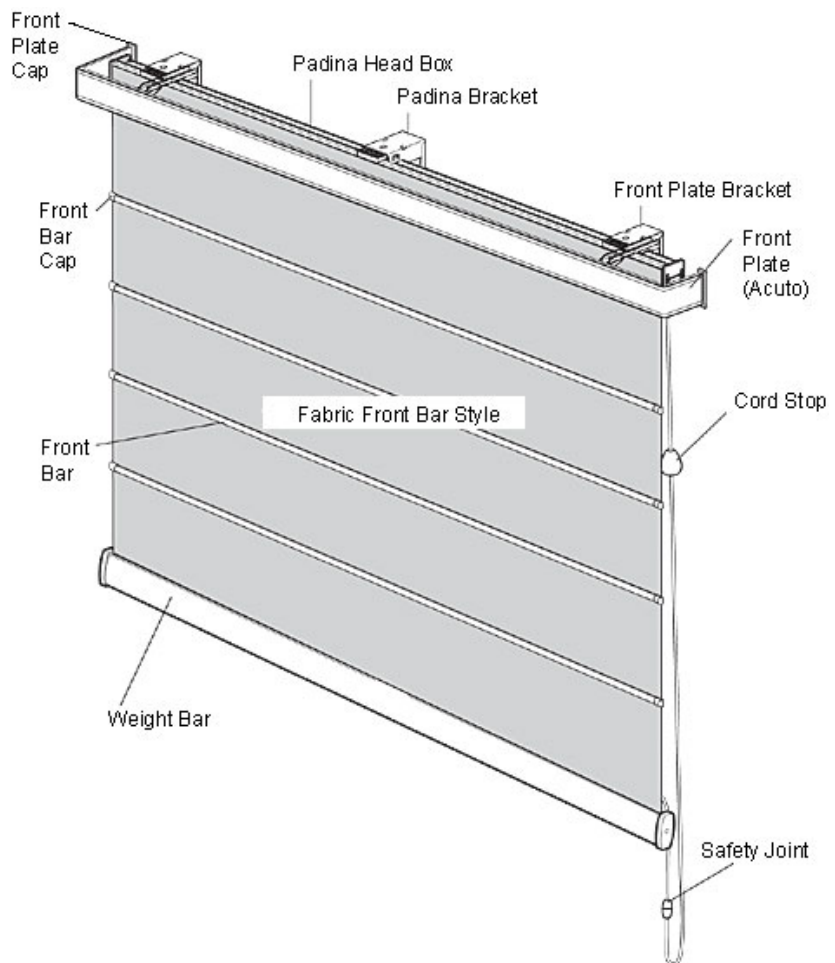

Padina and Padina Twin [Line Top Front Bar Style with Acuto 45]

Padina Line Top Front Bar Style

Feature: Single Blind

**Line Top “fascia” system with Acuto Track.
Front Bars sewn on fabric for stylish look.
Coordinated Weight Bar and Accessory.**

Cord (1.5 ø1.5 and ø2.8)*

Cord Adjuster

Velcro Tape

Weight Bar *

Weight Bar Cap

Inner Tape

Inner Bar

Front Plate Cap

Front Plate Bracket

Front Plate (Acuto 45) *

Front Bar *

Front Bar Cap*

SS Tape

**: Varieties of colors available.*

Front and Weight Bar Color Variations:

Cord Stop Color Variations:

Front Bars sewn on fabric for stylish look.

Components:

Padina Twin Head Box

Padina Bracket

Padina Cord Guide

**Padina Twin Stopper
(or Padina Stoppers)**

Cord Adjuster

Cord (1.5 ø1.5 and ø2.8)*