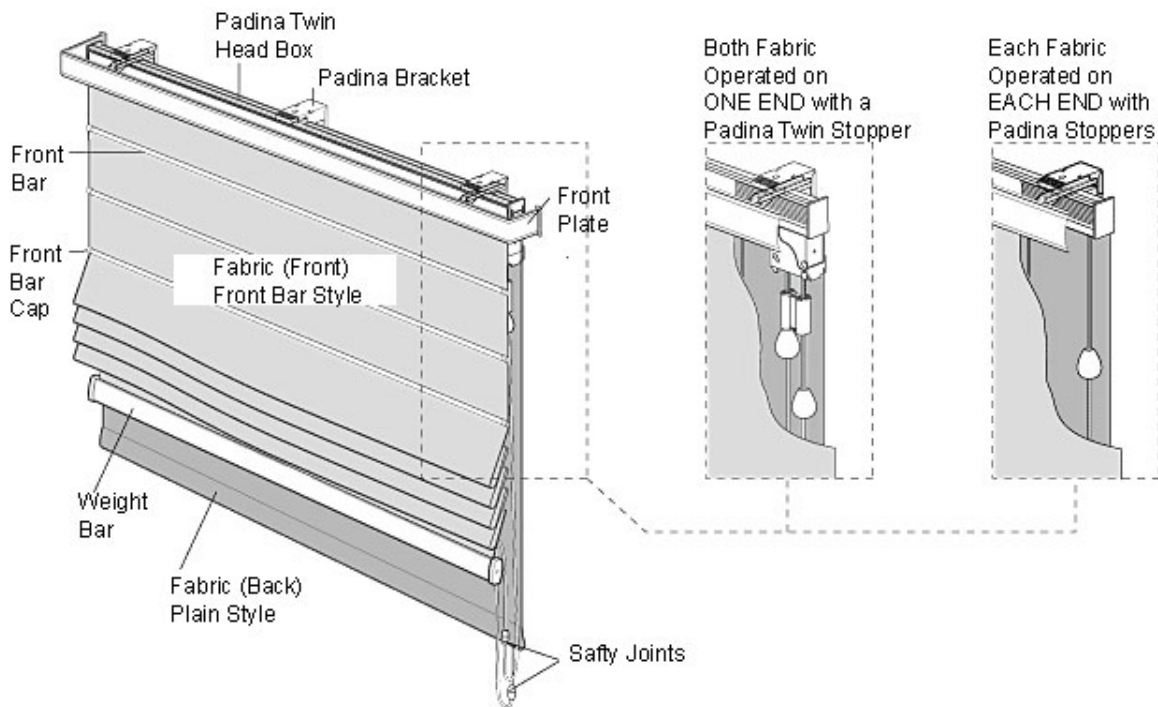

Padina and Padina Twin [Line Top Front Bar Style with Acuto 45]

Padina Line Top Front Bar Style

Feature: Single Blind

**Line Top “fascia” system with Acuto Track.
Front Bars sewn on fabric for stylish look.
Coordinated Weight Bar and Accessory.**

Padina and Padina Twin [Line Top Front Bar Style with Acuto 45]

Padina Twin Line Top Front Bar Style

Feature: Two Blinds on one system.

Line Top Pelmet System with Acuto Track.

Coordinated Weight Bar and Accessory.

Front Bars sewn on fabric for stylish look.

Components:

Padina Twin Head Box

Padina Bracket

Padina Cord Guide

**Padina Twin Stopper
(or Padina Stoppers)**

Cord Adjuster

Cord (1.5 ø1.5 and ø2.8)*