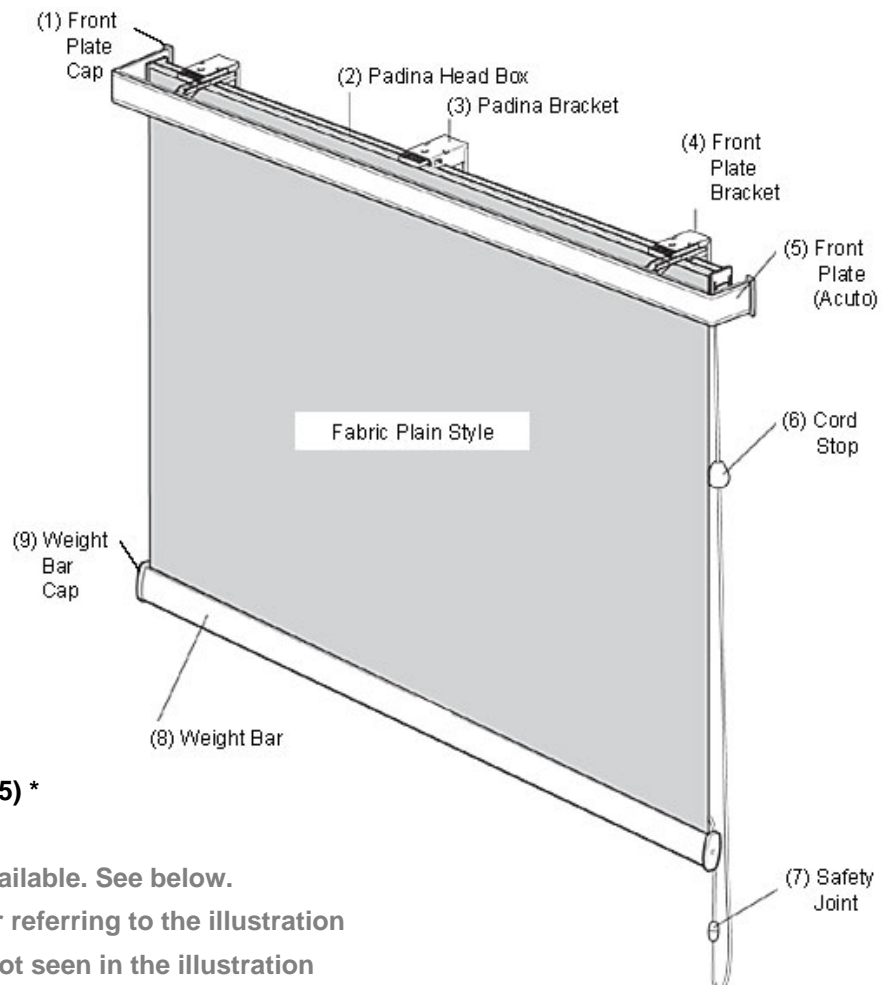

Padina Line Top Style

Feature: Single Blind

**Line Top “fascia” system with Acuto Track
Coordinated Weight Bar and Accessory**

Components:

Padina Head Box (2)

Padina Bracket (3)

Cord Stop (6) *

Safety Joint (7)

Padina Stopper

Padina Cord Guide

Padina Head Cap

Cord ø1.5 and ø2.8*

Cord Adjuster

Velcro Tape

Weight Bar (8) *

Weight Bar Cap (9)

Inner Tape

Inner Bar

Front Plate Cap (1)

Front Plate Bracket (4)

Front Plate (Acuto 45) (5) *

*: Varieties of colors available. See below.

Item Name (#): Number referring to the illustration

Item with no number: not seen in the illustration