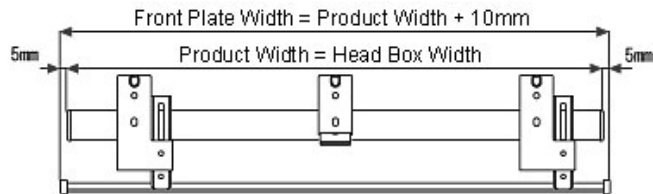

Weight Bar Cap

Front Plate Cap

Padina Head Cap

Front Plate Bracket

Front Plate (Acuto 45) *

***: Varieties of colors available**

Padina and Padina Twin [Line Top Style with Acuto 45]

Padina Line Top

Available Line Top Shape

U-Shape

I-Shape

Reversed L-Shape

L-Shape

Style Example

Padina Line Top Style

Padina Line Top Front Bar Style