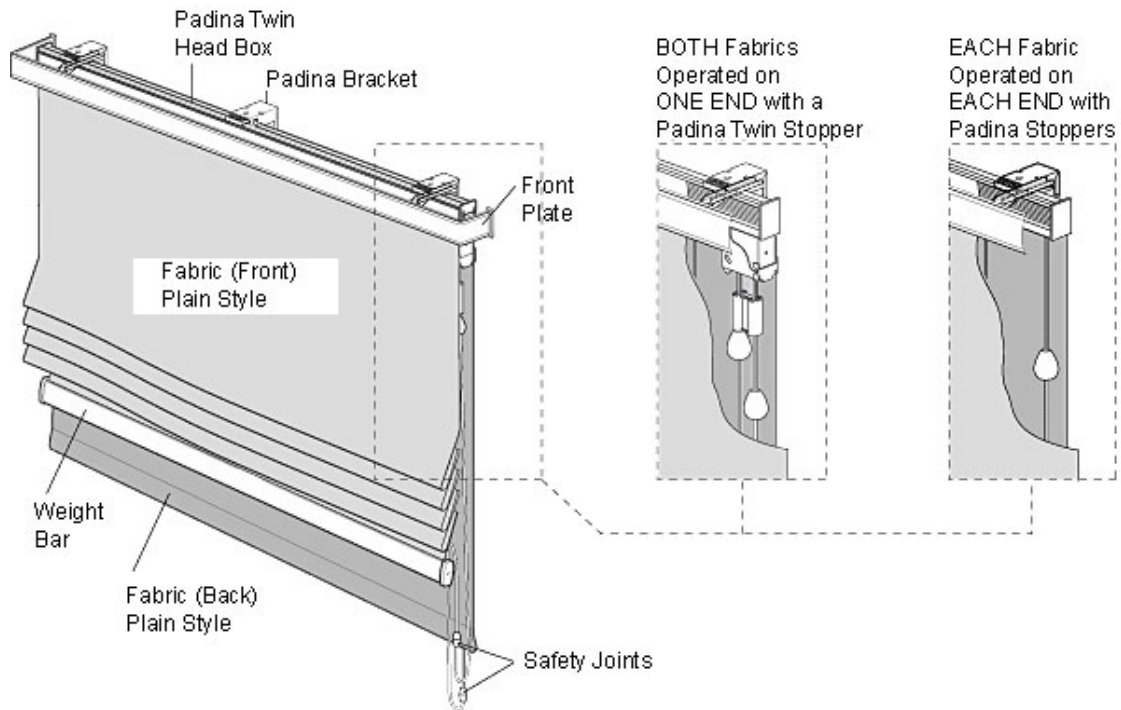

Components:

Padina Twin Head Box

Padina Bracket

Padina Cord Guide

Padina Twin Stopper

(or Padina Stoppers)

Safety Joint

Weight Bar *

Inner Tape

Inner Bar

Cord Adjuster

Cord $\varnothing$ 1.5 and $\varnothing$ 2.8*

Cord Stop *

Cord Separator

Velcro Tape

Weight Bar Cap

Front Plate Cap

Padina Head Cap

Front Plate Bracket

Front Plate (Acuto 45) *

*: Varieties of colors available