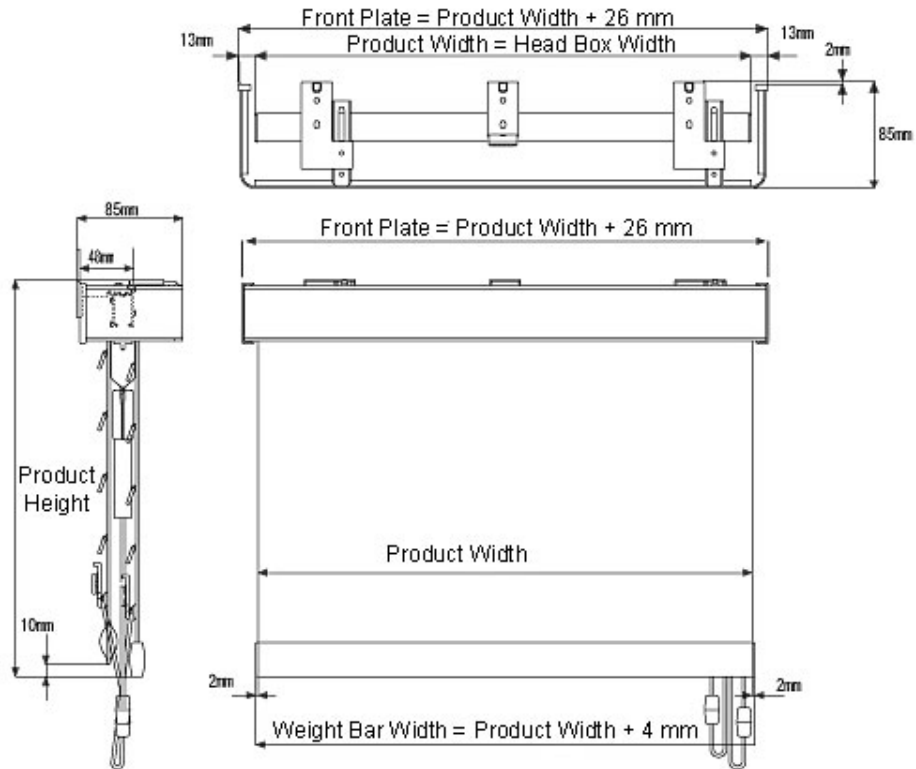

Padina and Padina Twin [Line Top Style with Acuto 45]

Padina Line Top

Available Line Top Shape