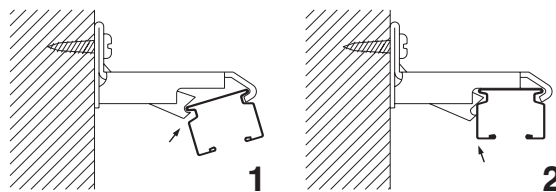

#### Ceiling Double Bracket Bracket width = 18 mm (.71")

#### Extra Ceiling Double Bracket Bracket width = 18 mm (.71")

Wall Attachment

Single Bracket  
Bracket width = 19 mm (.75")

Double Bracket  
Bracket width = 19 mm (.75")

NT Double Bracket  
Bracket width = 44 mm (1.7")

Extra Double Bracket  
Bracket width = 19 mm (.75")

Bracket with a temporary hook makes installation easier.

This bracket allows you to adjust the rail position.  
After adjusting the position, simply snap the rail into the bracket to secure firmly.