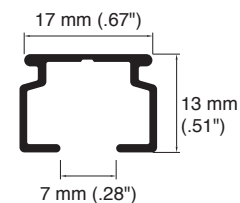

## Installation Dimensions

#### Ceiling Double Bracket Bracket width = 18 mm (.71")

#### Extra Ceiling Double Bracket Bracket width = 18 mm (.71")

Wall Attachment

Single Bracket  
Bracket width = 19 mm (.75")

Double Bracket  
Bracket width = 19 mm (.75")

NT Double Bracket  
Bracket width = 44 mm (1.7")

Winpia Rails

Silver

Umber

White

Size	Product Code		
	Silver	Umber	White
1.82 m (72")	01640095	01640087	01640560
2.00 m (79")	01640096	01640088	01640561
2.73 m (107")	01640097	01640089	01640562
3.00 m (118")	01640098	01640090	01640563
3.64 m (143")	01640099	01640091	01640564
4.00 m (157")	01640100	01640092	01640565
Curved Rail (180 mmR/7.1"R)	0.40 m x 0.40 m (16" x 16")	01640101	01640093
	1.00 m x 1.00 m (39" x 39")	01640102	01640094
Overlap Rail 0.50 m (20")	00080550	—	—