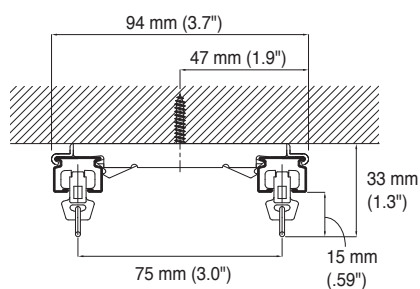

Extra Ceiling Double Bracket Bracket width = 18 mm (.71")