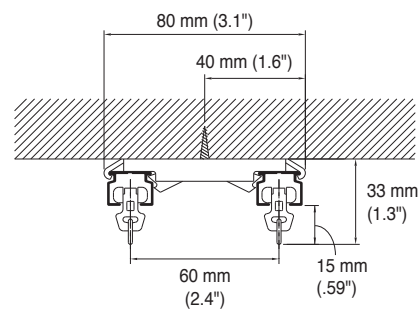

## Installation Dimensions

### Ceiling Attachment

#### Ceiling Single Bracket Bracket width = 18 mm (.71")

#### Ceiling Double Bracket Bracket width = 18 mm (.71")