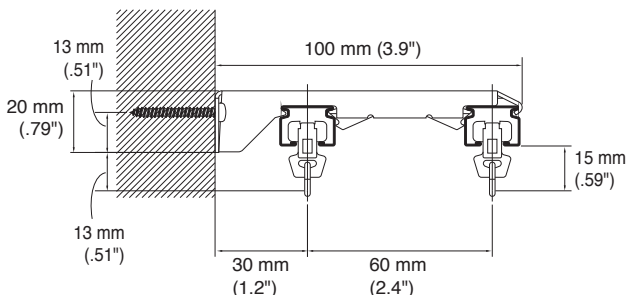

#### Ceiling Single Bracket Bracket width = 18 mm (.71")

#### Ceiling Double Bracket Bracket width = 18 mm (.71")

#### Extra Ceiling Double Bracket Bracket width = 18 mm (.71")

Wall Attachment

Single Bracket  
Bracket width = 19 mm (.75")

Double Bracket  
Bracket width = 19 mm (.75")

NT Double Bracket  
Bracket width = 44 mm (1.7")

Extra Double Bracket  
Bracket width = 19 mm (.75")

Bracket with a temporary hook makes installation easier.

This bracket allows you to adjust the rail position.  
After adjusting the position, simply snap the rail into the bracket to secure firmly.