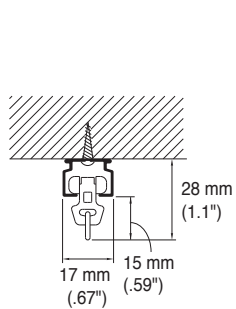

Installation Dimensions

Ceiling Attachment

Direct attachment