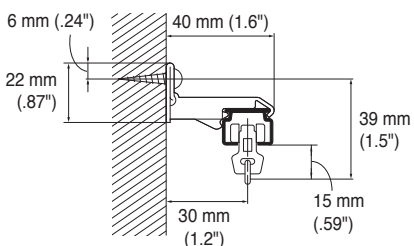

#### Ceiling Single Bracket Bracket width = 18 mm (.71")

#### Ceiling Double Bracket Bracket width = 18 mm (.71")

#### Extra Ceiling Double Bracket Bracket width = 18 mm (.71")

Wall Attachment

Single Bracket  
Bracket width = 19 mm (.75")

Double Bracket  
Bracket width = 19 mm (.75")

NT Double Bracket  
Bracket width = 44 mm (1.7")

Extra Double Bracket  
Bracket width = 19 mm (.75")

Bracket with a temporary hook makes installation easier.

This bracket allows you to adjust the rail position.  
After adjusting the position, simply snap the rail into the bracket to secure firmly.