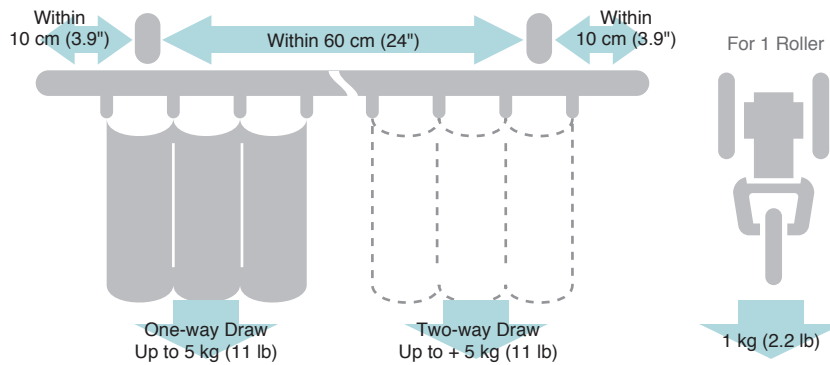

## Bracket Installation Interval and Allowable Curtain Load

## Installation Dimensions

Extra Double Bracket  
Bracket width = 19 mm (.75")

Bracket with a temporary hook makes installation easier.

This bracket allows you to adjust the rail position.  
After adjusting the position, simply snap the rail into the bracket to secure firmly.