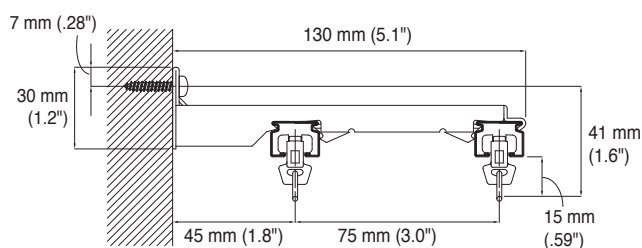

#### Ceiling Single Bracket Bracket width = 18 mm (.71")

#### Ceiling Double Bracket Bracket width = 18 mm (.71")

#### Extra Ceiling Double Bracket Bracket width = 18 mm (.71")

Wall Attachment

Single Bracket  
Bracket width = 19 mm (.75")

Double Bracket  
Bracket width = 19 mm (.75")

NT Double Bracket  
Bracket width = 44 mm (1.7")

Extra Double Bracket  
Bracket width = 19 mm (.75")

Bracket with a temporary hook makes installation easier.

This bracket allows you to adjust the rail position.  
After adjusting the position, simply snap the rail into the bracket to secure firmly.