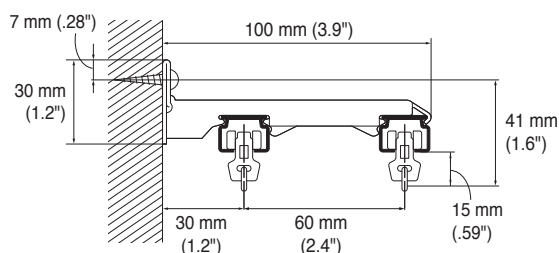

#### Ceiling Single Bracket Bracket width = 18 mm (.71")

#### Ceiling Double Bracket Bracket width = 18 mm (.71")

#### Extra Ceiling Double Bracket Bracket width = 18 mm (.71")

Wall Attachment

Single Bracket  
Bracket width = 19 mm (.75")

Double Bracket  
Bracket width = 19 mm (.75")

NT Double Bracket  
Bracket width = 44 mm (1.7")

Extra Double Bracket  
Bracket width = 19 mm (.75")

Bracket with a temporary hook makes installation easier.

This bracket allows you to adjust the rail position.  
After adjusting the position, simply snap the rail into the bracket to secure firmly.