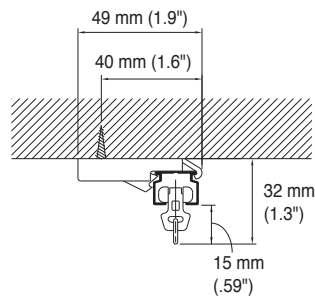

## Bracket Installation Interval and Allowable Curtain Load

## Installation Dimensions

#### Ceiling Double Bracket Bracket width = 18 mm (.71")

Winpia Rails

Silver

Umber

White

Size	Product Code		
	Silver	Umber	White
1.82 m (72")	01640095	01640087	01640560
2.00 m (79")	01640096	01640088	01640561
2.73 m (107")	01640097	01640089	01640562
3.00 m (118")	01640098	01640090	01640563
3.64 m (143")	01640099	01640091	01640564
4.00 m (157")	01640100	01640092	01640565
Curved Rail (180 mmR/7.1"R)	0.40 m x 0.40 m (16" x 16")	01640101	01640093
	1.00 m x 1.00 m (39" x 39")	01640102	01640094
Overlap Rail 0.50 m (20")	00080550	—	—