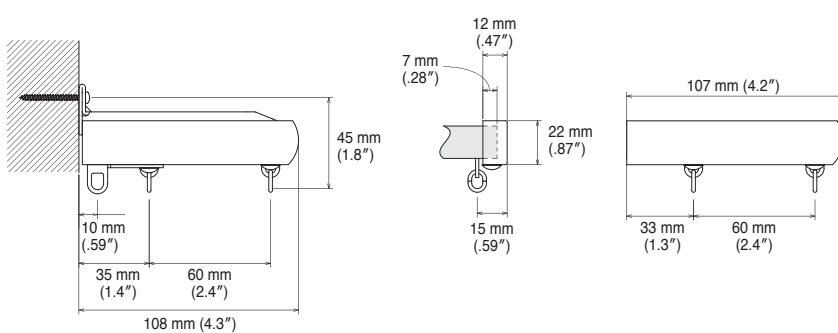

End Caps

End Cap M

Cover Top

Curtain Stopper