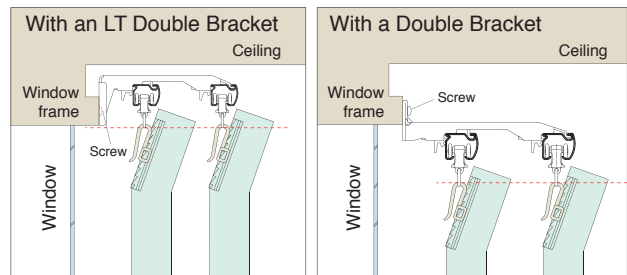

End Cap M— Curtain returns that excel by design

With the End Cap M design, the end cap is installed by inserting from the front. That means easy rail installation even right up against a wall or air conditioner.

*Rail must be installed 6 mm (.24") from the back wall.

Return specifications include designs that shut out external light. Cap M come in two colors—silver and pearl beige.

LT Double Bracket

This bracket hangs the curtain higher than regular brackets. Because the top of the curtain is positioned higher than usual, very little light filters into the room. A screw hole is provided on the bottom of the bracket to enable easy installation on a window frame close to the ceiling.

Extra Double Bracket

The Extra Double Bracket features wider spacing between rails. Additional space prevents interfering contact between curtain folds and window frame, and between the two sets of curtains.