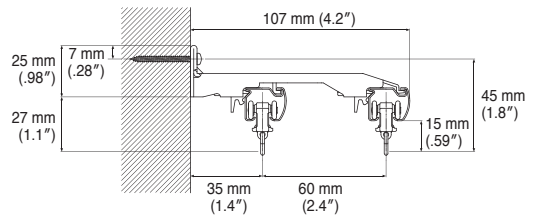

Bracket Installation Interval and Allowable Curtain Load

Installation and Caps Dimensions

Ceiling Attachment

Direct attachment

Ceiling Single Bracket
Bracket width = 27 mm (1.1")

Ceiling Double Bracket
Bracket width = 19 mm (.75")

Wall Attachment

Single Bracket
Bracket width = 18 mm (.71")

Extra Single Bracket
Bracket width = 18 mm (.71")

Double Bracket
Bracket width = 18 mm (.71")

LT Double Bracket
Bracket width = 35 mm (1.4")

Extra Double Bracket
Bracket width = 18 mm (.71")