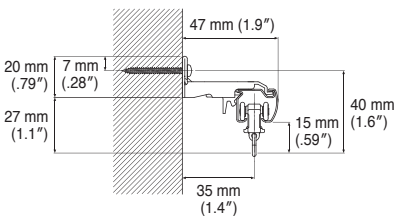

*Rail must be installed 6 mm (.24") from the back wall.

Return specifications include designs that shut out external light. Cap M come in two colors—silver and pearl beige.

LT Double Bracket

This bracket hangs the curtain higher than regular brackets. Because the top of the curtain is positioned higher than usual, very little light filters into the room. A screw hole is provided on the bottom of the bracket to enable easy installation on a window frame close to the ceiling.

Bracket Installation Interval and Allowable Curtain Load

Installation and Caps Dimensions

Ceiling Attachment

Direct attachment

Ceiling Single Bracket
Bracket width = 27 mm (1.1")

Ceiling Double Bracket
Bracket width = 19 mm (.75")

Wall Attachment

Single Bracket
Bracket width = 18 mm (.71")

Extra Single Bracket
Bracket width = 18 mm (.71")

Double Bracket
Bracket width = 18 mm (.71")

LT Double Bracket
Bracket width = 35 mm (1.4")

Extra Double Bracket
Bracket width = 18 mm (.71")