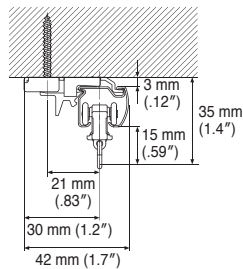

Bracket Installation Interval and Allowable Curtain Load

Installation and Caps Dimensions

Ceiling Attachment

Direct attachment

Ceiling Single Bracket
Bracket width = 27 mm (1.1")

Ceiling Double Bracket
Bracket width = 19 mm (.75")

Wall Attachment

Single Bracket
Bracket width = 18 mm (.71")

Extra Single Bracket
Bracket width = 18 mm (.71")

Double Bracket
Bracket width = 18 mm (.71")

LT Double Bracket
Bracket width = 35 mm (1.4")

Extra Double Bracket
Bracket width = 18 mm (.71")