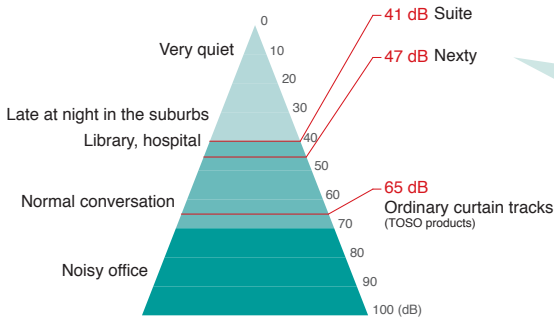

Nexty

Nexty's Unique Feature

Smooth and quiet rollers

The key—
an **advanced roller function**

Noiseless Wheel-type Roller

Reduces the noise when opening and closing the curtain.