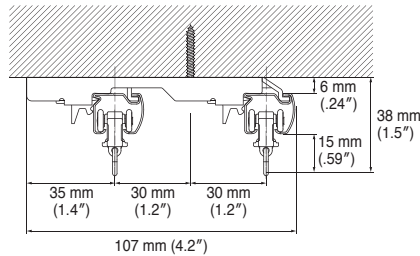

*Rail must be installed 6 mm (.24") from the back wall.

Return specifications include designs that shut out external light. Cap M come in two colors—silver and pearl beige.

LT Double Bracket

This bracket hangs the curtain higher than regular brackets. Because the top of the curtain is positioned higher than usual, very little light filters into the room. A screw hole is provided on the bottom of the bracket to enable easy installation on a window frame close to the ceiling.

Bracket Installation Interval and Allowable Curtain Load

Installation and Caps Dimensions

Ceiling Attachment

Direct attachment

Ceiling Single Bracket
Bracket width = 27 mm (1.1")

Ceiling Double Bracket
Bracket width = 19 mm (.75")

Wall Attachment

Single Bracket
Bracket width = 18 mm (.71")

Extra Single Bracket
Bracket width = 18 mm (.71")

Double Bracket
Bracket width = 18 mm (.71")

LT Double Bracket
Bracket width = 35 mm (1.4")

Extra Double Bracket
Bracket width = 18 mm (.71")