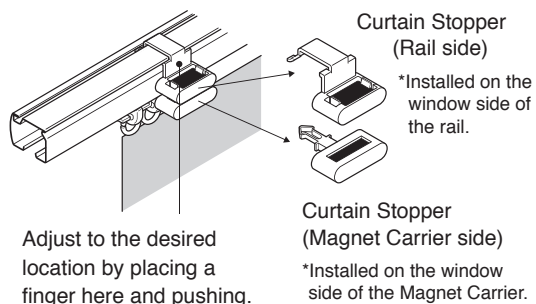

End Cap M— Curtain returns that excel by design

With the End Cap M design, the end cap is installed by inserting from the front. That means easy rail installation even right up against a wall or air conditioner.

*Rail must be installed 6 mm (.24") from the back wall.

Return specifications include designs that shut out external light. Cap M come in two colors—silver and pearl beige.

LT Double Bracket

This bracket hangs the curtain higher than regular brackets. Because the top of the curtain is positioned higher than usual, very little light filters into the room. A screw hole is provided on the bottom of the bracket to enable easy installation on a window frame close to the ceiling.

Extra Double Bracket

The Extra Double Bracket features wider spacing between rails. Additional space prevents interfering contact between curtain folds and window frame, and between the two sets of curtains.

Curtain Stopper (Option)

The Curtain Stopper (PAT.P) makes it possible to keep curtains open to their widest extent. Even curtains that tend to close because of the material of the curtain fabric.

*Ceiling attachment is impossible.