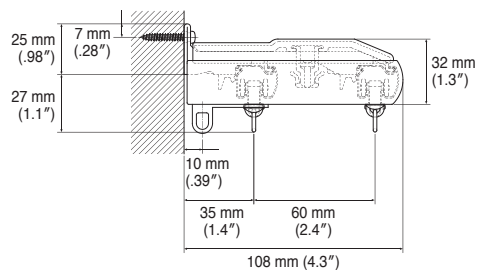

Bracket Installation Interval and Allowable Curtain Load

Installation and Caps Dimensions

Ceiling Attachment

Direct attachment

Ceiling Single Bracket
Bracket width = 27 mm (1.1")

Ceiling Double Bracket
Bracket width = 19 mm (.75")

Wall Attachment

Single Bracket
Bracket width = 18 mm (.71")

Extra Single Bracket
Bracket width = 18 mm (.71")

Double Bracket
Bracket width = 18 mm (.71")

LT Double Bracket
Bracket width = 35 mm (1.4")

Extra Double Bracket
Bracket width = 18 mm (.71")

End Caps

End Cap A

End Cap M

Cover Top

Side view / Cover Top + End Cap

Side view / Cover Top + End Cap M

Top view

Curtain Stopper

Nexty Rails

Nexty Rails

Size		Product Code					
		Plain White	White Grain	Natural Grain	Light Grain	Medium Wood	Medium Grain
1.82 m (72")		03570536	03570068	03570143	03570542	03572465	03570548
2.00 m (79")		03570537	03570069	03570144	03570543	03572466	03570549
2.73 m (107")		03570538	03570138	03570145	03570544	03572467	03570550
3.00 m (118")		03570539	03570139	03570146	03570545	03572468	03570551
3.64 m (143")		03570540	03570140	03570147	03570546	03572469	03570552
4.00 m (157")		03570541	03570141	03570148	03570547	03572470	03570553
Curved Rail (Ordered separately) 0.40 m x 0.40 m (16" x 16")	180 mmR (7.1"R)	03570554	03570072	03570161	03570556	03572471	03570558
	240 mmR (9.5"R)	03570555	03570075	03570162	03570557	03572472	03570559