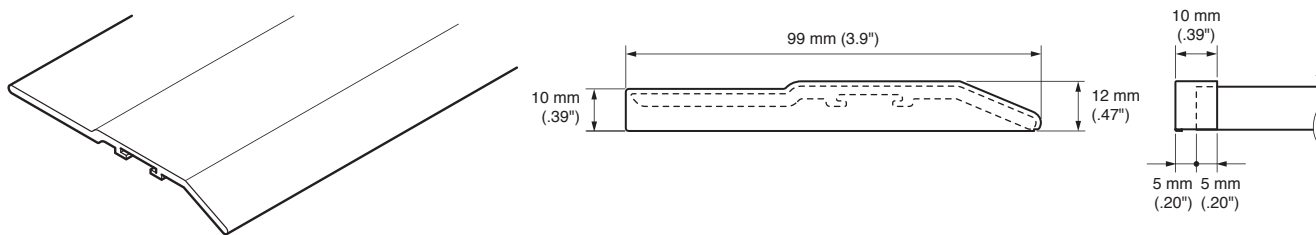

Nexty Cover Top (Option)

Cover Top