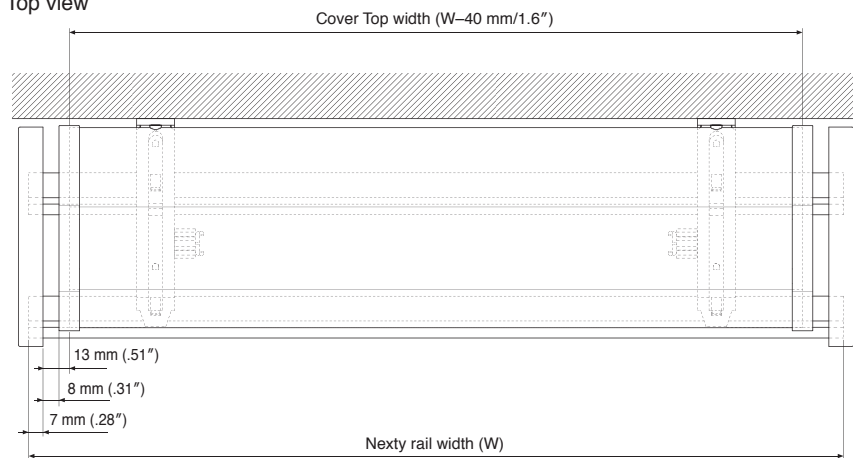

*Rail must be installed 6 mm (.24") from the back wall.

Return specifications include designs that shut out external light. Cap M come in two colors—silver and pearl beige.

LT Double Bracket

This bracket hangs the curtain higher than regular brackets. Because the top of the curtain is positioned higher than usual, very little light filters into the room. A screw hole is provided on the bottom of the bracket to enable easy installation on a window frame close to the ceiling.

End Caps

End Cap A

End Cap M

Cover Top

Side view / Cover Top + End Cap

Side view / Cover Top + End Cap M

Top view

Curtain Stopper