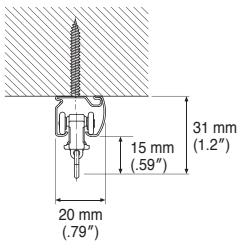

*Rail must be installed 6 mm (.24") from the back wall.

Return specifications include designs that shut out external light. Cap M come in two colors—silver and pearl beige.

LT Double Bracket

This bracket hangs the curtain higher than regular brackets. Because the top of the curtain is positioned higher than usual, very little light filters into the room. A screw hole is provided on the bottom of the bracket to enable easy installation on a window frame close to the ceiling.

Bracket Installation Interval and Allowable Curtain Load

Installation and Caps Dimensions

Ceiling Attachment

Direct attachment

Ceiling Single Bracket
Bracket width = 27 mm (1.1")

Ceiling Double Bracket
Bracket width = 19 mm (.75")

Wall Attachment

Single Bracket
Bracket width = 18 mm (.71")

Extra Single Bracket
Bracket width = 18 mm (.71")

Double Bracket
Bracket width = 18 mm (.71")

LT Double Bracket
Bracket width = 35 mm (1.4")

Extra Double Bracket
Bracket width = 18 mm (.71")