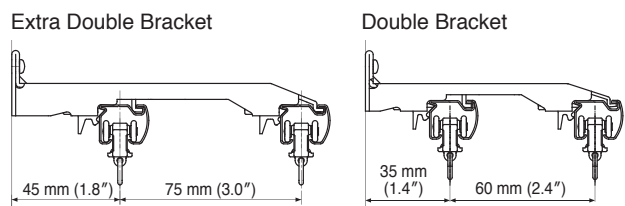

Extra Double Bracket

The Extra Double Bracket features wider spacing between rails. Additional space prevents interfering contact between curtain folds and window frame, and between the two sets of curtains.