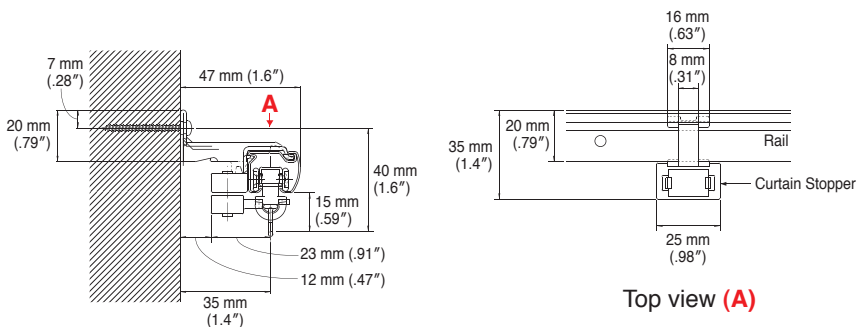

*Rail must be installed 6 mm (.24") from the back wall.

Return specifications include designs that shut out external light. Cap M come in two colors—silver and pearl beige.

LT Double Bracket

This bracket hangs the curtain higher than regular brackets. Because the top of the curtain is positioned higher than usual, very little light filters into the room. A screw hole is provided on the bottom of the bracket to enable easy installation on a window frame close to the ceiling.

Bracket Installation Interval and Allowable Curtain Load

Installation and Caps Dimensions

Ceiling Attachment

Direct attachment

Ceiling Single Bracket
Bracket width = 27 mm (1.1")

Ceiling Double Bracket
Bracket width = 19 mm (.75")

Wall Attachment

Single Bracket
Bracket width = 18 mm (.71")

Extra Single Bracket
Bracket width = 18 mm (.71")

Double Bracket
Bracket width = 18 mm (.71")

LT Double Bracket
Bracket width = 35 mm (1.4")

Extra Double Bracket
Bracket width = 18 mm (.71")

End Caps

End Cap A

End Cap M

Cover Top

Side view / Cover Top + End Cap

Side view / Cover Top + End Cap M

Top view

Curtain Stopper