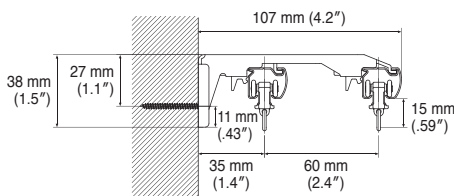

*Rail must be installed 6 mm (.24") from the back wall.

Return specifications include designs that shut out external light. Cap M come in two colors—silver and pearl beige.

LT Double Bracket

This bracket hangs the curtain higher than regular brackets. Because the top of the curtain is positioned higher than usual, very little light filters into the room. A screw hole is provided on the bottom of the bracket to enable easy installation on a window frame close to the ceiling.

Bracket Installation Interval and Allowable Curtain Load

Installation and Caps Dimensions

Ceiling Attachment

Direct attachment

Ceiling Single Bracket
Bracket width = 27 mm (1.1")

Ceiling Double Bracket
Bracket width = 19 mm (.75")

Wall Attachment

Single Bracket
Bracket width = 18 mm (.71")

Extra Single Bracket
Bracket width = 18 mm (.71")

Double Bracket
Bracket width = 18 mm (.71")

LT Double Bracket
Bracket width = 35 mm (1.4")

Extra Double Bracket
Bracket width = 18 mm (.71")