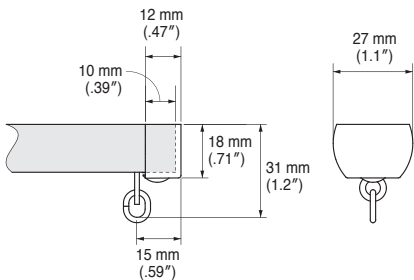

*Rail must be installed 6 mm (.24") from the back wall.

Return specifications include designs that shut out external light. Cap M come in two colors—silver and pearl beige.

LT Double Bracket

This bracket hangs the curtain higher than regular brackets. Because the top of the curtain is positioned higher than usual, very little light filters into the room. A screw hole is provided on the bottom of the bracket to enable easy installation on a window frame close to the ceiling.

Bracket Installation Interval and Allowable Curtain Load

Installation and Caps Dimensions

Ceiling Attachment

Direct attachment

Ceiling Single Bracket
Bracket width = 27 mm (1.1")

Ceiling Double Bracket
Bracket width = 19 mm (.75")

Wall Attachment

Single Bracket
Bracket width = 18 mm (.71")

Extra Single Bracket
Bracket width = 18 mm (.71")

Double Bracket
Bracket width = 18 mm (.71")

LT Double Bracket
Bracket width = 35 mm (1.4")

Extra Double Bracket
Bracket width = 18 mm (.71")

End Caps

End Cap A

End Cap M

Cover Top

Side view / Cover Top + End Cap

Side view / Cover Top + End Cap M

Top view

Curtain Stopper