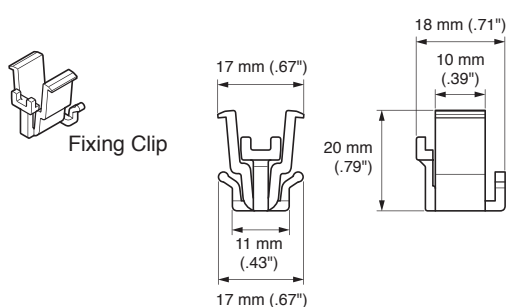

Size		Product Code					
		Walnut	Dark Mahogany	Black	Mist Silver	Stainless Silver	Pearl Gray
1.82 m (72")		03570064	03570066	03500019	03500015	03570023	03500017
2.00 m (79")		03570065	03570067	03500020	03500016	03570024	03500018
2.73 m (107")		03570149	03570153	03570157	03570126	03570130	03570134
3.00 m (118")		03570150	03570154	03570158	03570127	03570131	03570135
3.64 m (143")		03570151	03570155	03570159	03570128	03570132	03570136
4.00 m (157")		03570152	03570156	03570160	03570129	03570133	03570137
Curved Rail (Ordered separately) 0.40 m x 0.40 m (16" x 16")	180 mmR (7.1"R)	03570070	03570071	03570010	03570008	03570025	03570009
	240 mmR (9.5"R)	03570073	03570074	03570014	03570012	03570026	03570013

Required Number of Nexty Bracket

Rail Length	Number of Bracket
1.00 m (39")	2
1.82 m (72")	3
2.00 m (79")	3
2.73 m (107")	4
3.00 m (118")	5
3.64 m (143")	5
4.00 m (157")	6

Nexty Cover Top (Option)

Cover Top

Cover Top Fixing Clip

Nexty Cover Top Set

Size	Product Code		
	White	Light Brown	Dark Brown
1.96 m (77")	30004155	30002145	30002147

*Contents of Set: Cover Top (1 pc), Cover Top Cap (1 set), Cover Top Fixing Clip (2.01 m/79" or less=3 pcs, 2.02 m/80" to 3.00 m/118"= 5 pcs)
 *For End Cap M, the Cover Top length is 40 mm (1.6") less than Nexty rail.
 For End Cap, the Cover Top length is 60 mm (2.4") less than rail, it is necessary to be cut 20 mm (.79").
 *The maximum length of all separately manufactured rails is 3.00 m (118").