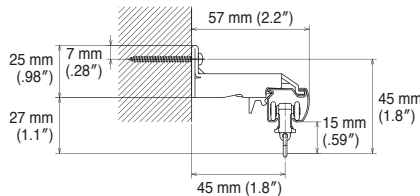

Bracket Installation Interval and Allowable Curtain Load

Installation and Caps Dimensions

Ceiling Attachment

Direct attachment

Ceiling Single Bracket
Bracket width = 27 mm (1.1")

Ceiling Double Bracket
Bracket width = 19 mm (.75")

Wall Attachment

Single Bracket
Bracket width = 18 mm (.71")

Extra Single Bracket
Bracket width = 18 mm (.71")

Double Bracket
Bracket width = 18 mm (.71")

LT Double Bracket
Bracket width = 35 mm (1.4")

Extra Double Bracket
Bracket width = 18 mm (.71")