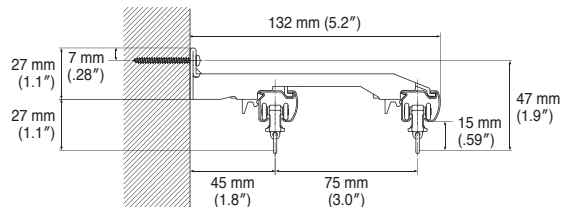

*Rail must be installed 6 mm (.24") from the back wall.

Return specifications include designs that shut out external light. Cap M come in two colors—silver and pearl beige.

LT Double Bracket

This bracket hangs the curtain higher than regular brackets. Because the top of the curtain is positioned higher than usual, very little light filters into the room. A screw hole is provided on the bottom of the bracket to enable easy installation on a window frame close to the ceiling.

Bracket Installation Interval and Allowable Curtain Load

Installation and Caps Dimensions

Ceiling Attachment

Direct attachment

Ceiling Single Bracket
Bracket width = 27 mm (1.1")

Ceiling Double Bracket
Bracket width = 19 mm (.75")

Wall Attachment

Single Bracket
Bracket width = 18 mm (.71")

Extra Single Bracket
Bracket width = 18 mm (.71")

Double Bracket
Bracket width = 18 mm (.71")

LT Double Bracket
Bracket width = 35 mm (1.4")

Extra Double Bracket
Bracket width = 18 mm (.71")