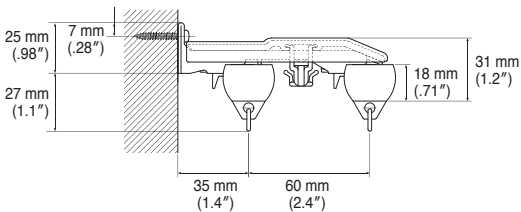

Bracket Installation Interval and Allowable Curtain Load

Installation and Caps Dimensions

Ceiling Attachment

Direct attachment

Ceiling Single Bracket
Bracket width = 27 mm (1.1")

Ceiling Double Bracket
Bracket width = 19 mm (.75")

Wall Attachment

Single Bracket
Bracket width = 18 mm (.71")

Extra Single Bracket
Bracket width = 18 mm (.71")

Double Bracket
Bracket width = 18 mm (.71")

LT Double Bracket
Bracket width = 35 mm (1.4")

Extra Double Bracket
Bracket width = 18 mm (.71")

End Caps

End Cap A

End Cap M

Cover Top

Side view / Cover Top + End Cap

Side view / Cover Top + End Cap M

Top view

Curtain Stopper

Nexty Rails

Nexty Rails

Size		Product Code					
		Plain White	White Grain	Natural Grain	Light Grain	Medium Wood	Medium Grain
1.82 m (72")		03570536	03570068	03570143	03570542	03572465	03570548
2.00 m (79")		03570537	03570069	03570144	03570543	03572466	03570549
2.73 m (107")		03570538	03570138	03570145	03570544	03572467	03570550
3.00 m (118")		03570539	03570139	03570146	03570545	03572468	03570551
3.64 m (143")		03570540	03570140	03570147	03570546	03572469	03570552
4.00 m (157")		03570541	03570141	03570148	03570547	03572470	03570553
Curved Rail (Ordered separately) 0.40 m x 0.40 m (16" x 16")	180 mmR (7.1"R)	03570554	03570072	03570161	03570556	03572471	03570558
	240 mmR (9.5"R)	03570555	03570075	03570162	03570557	03572472	03570559