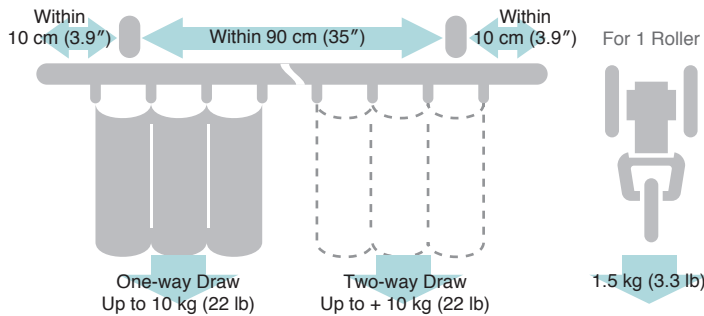

Materials and Finishes

Parts		Material	Finish
Rail		Olefin resin coating metal plate	Plain white, White grain (excluding End Cap), Natural grain, Light grain, Medium wood, Medium grain, Walnut, Dark mahogany, Black, Mist silver, Stainless silver, Pearl gray
End Cap	Body	Nylon	
End Cap A, M	Body	ABS resin	Nickel chromium plating, Pearl beige
Bracket	Body	Steel	Plain white, Natural grain, Light grain, Medium wood, Medium grain, Walnut, Dark mahogany, Black, Mist silver, Stainless silver, Pearl gray
	Hook	Acetal resin	

Parts		Material	Finish
Roller	Plate	Hard polyethylene	
	Wheel	Polyester elastomer	
	Oval ring	Stainless steel	
Cover Top	Body	Polystyrene resin	White, Light brown, Dark brown
	Cap	Polystyrene resin	White, Light brown, Dark brown
	Fixing clip	Acetal resin	

Bracket Installation Interval and Allowable Curtain Load