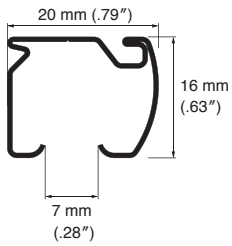

Bracket Installation Interval and Allowable Curtain Load

Installation and Caps Dimensions

Ceiling Attachment

Direct attachment

Ceiling Single Bracket
Bracket width = 27 mm (1.1")

Ceiling Double Bracket
Bracket width = 19 mm (.75")

Wall Attachment

Single Bracket
Bracket width = 18 mm (.71")

Extra Single Bracket
Bracket width = 18 mm (.71")

Double Bracket
Bracket width = 18 mm (.71")

LT Double Bracket
Bracket width = 35 mm (1.4")

Extra Double Bracket
Bracket width = 18 mm (.71")

End Caps

End Cap A

End Cap M

Cover Top

Side view / Cover Top + End Cap

Side view / Cover Top + End Cap M

Top view

Curtain Stopper

Nexty Rails

Nexty Rails

Size		Product Code					
		Plain White	White Grain	Natural Grain	Light Grain	Medium Wood	Medium Grain
1.82 m (72")		03570536	03570068	03570143	03570542	03572465	03570548
2.00 m (79")		03570537	03570069	03570144	03570543	03572466	03570549
2.73 m (107")		03570538	03570138	03570145	03570544	03572467	03570550
3.00 m (118")		03570539	03570139	03570146	03570545	03572468	03570551
3.64 m (143")		03570540	03570140	03570147	03570546	03572469	03570552
4.00 m (157")		03570541	03570141	03570148	03570547	03572470	03570553
Curved Rail (Ordered separately) 0.40 m x 0.40 m (16" x 16")	180 mmR (7.1"R)	03570554	03570072	03570161	03570556	03572471	03570558
	240 mmR (9.5"R)	03570555	03570075	03570162	03570557	03572472	03570559